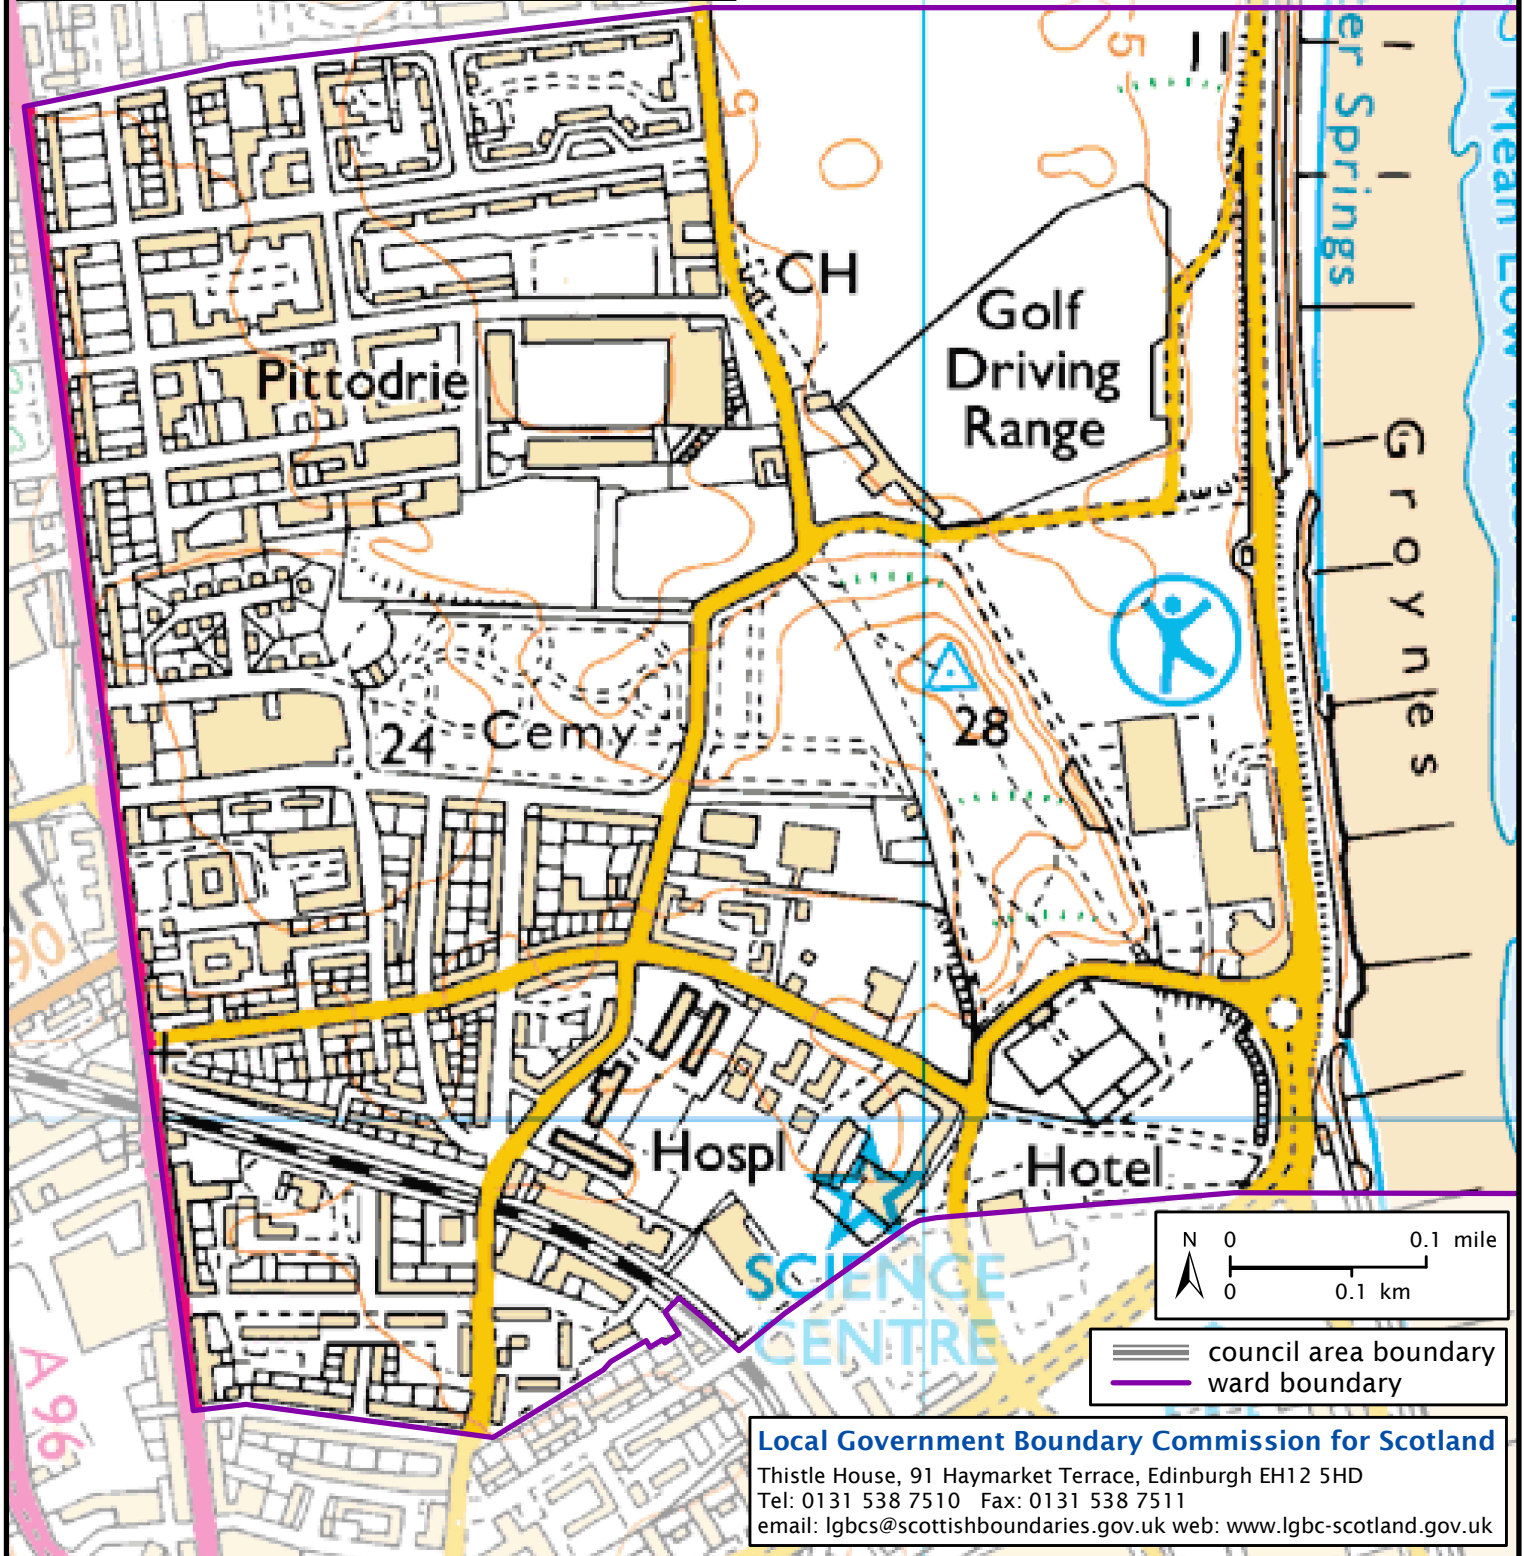

**Formation electoral arrangements in 1995
Aberdeen City council area
Ward 18 - Pittodrie**

This map shows the ward boundary against Ordnance Survey maps from 2011 rather than maps from when the ward boundary was decided.

Crown Copyright and database right 2011. All rights reserved. Ordnance Survey licence no. 10002179

Local Government Boundary Commission for Scotland

Thistle House, 91 Haymarket Terrace, Edinburgh EH12 5HD
Tel: 0131 538 7510 Fax: 0131 538 7511
email: lgbcsc@scottishboundaries.gov.uk web: www.lgbc-scotland.gov.uk