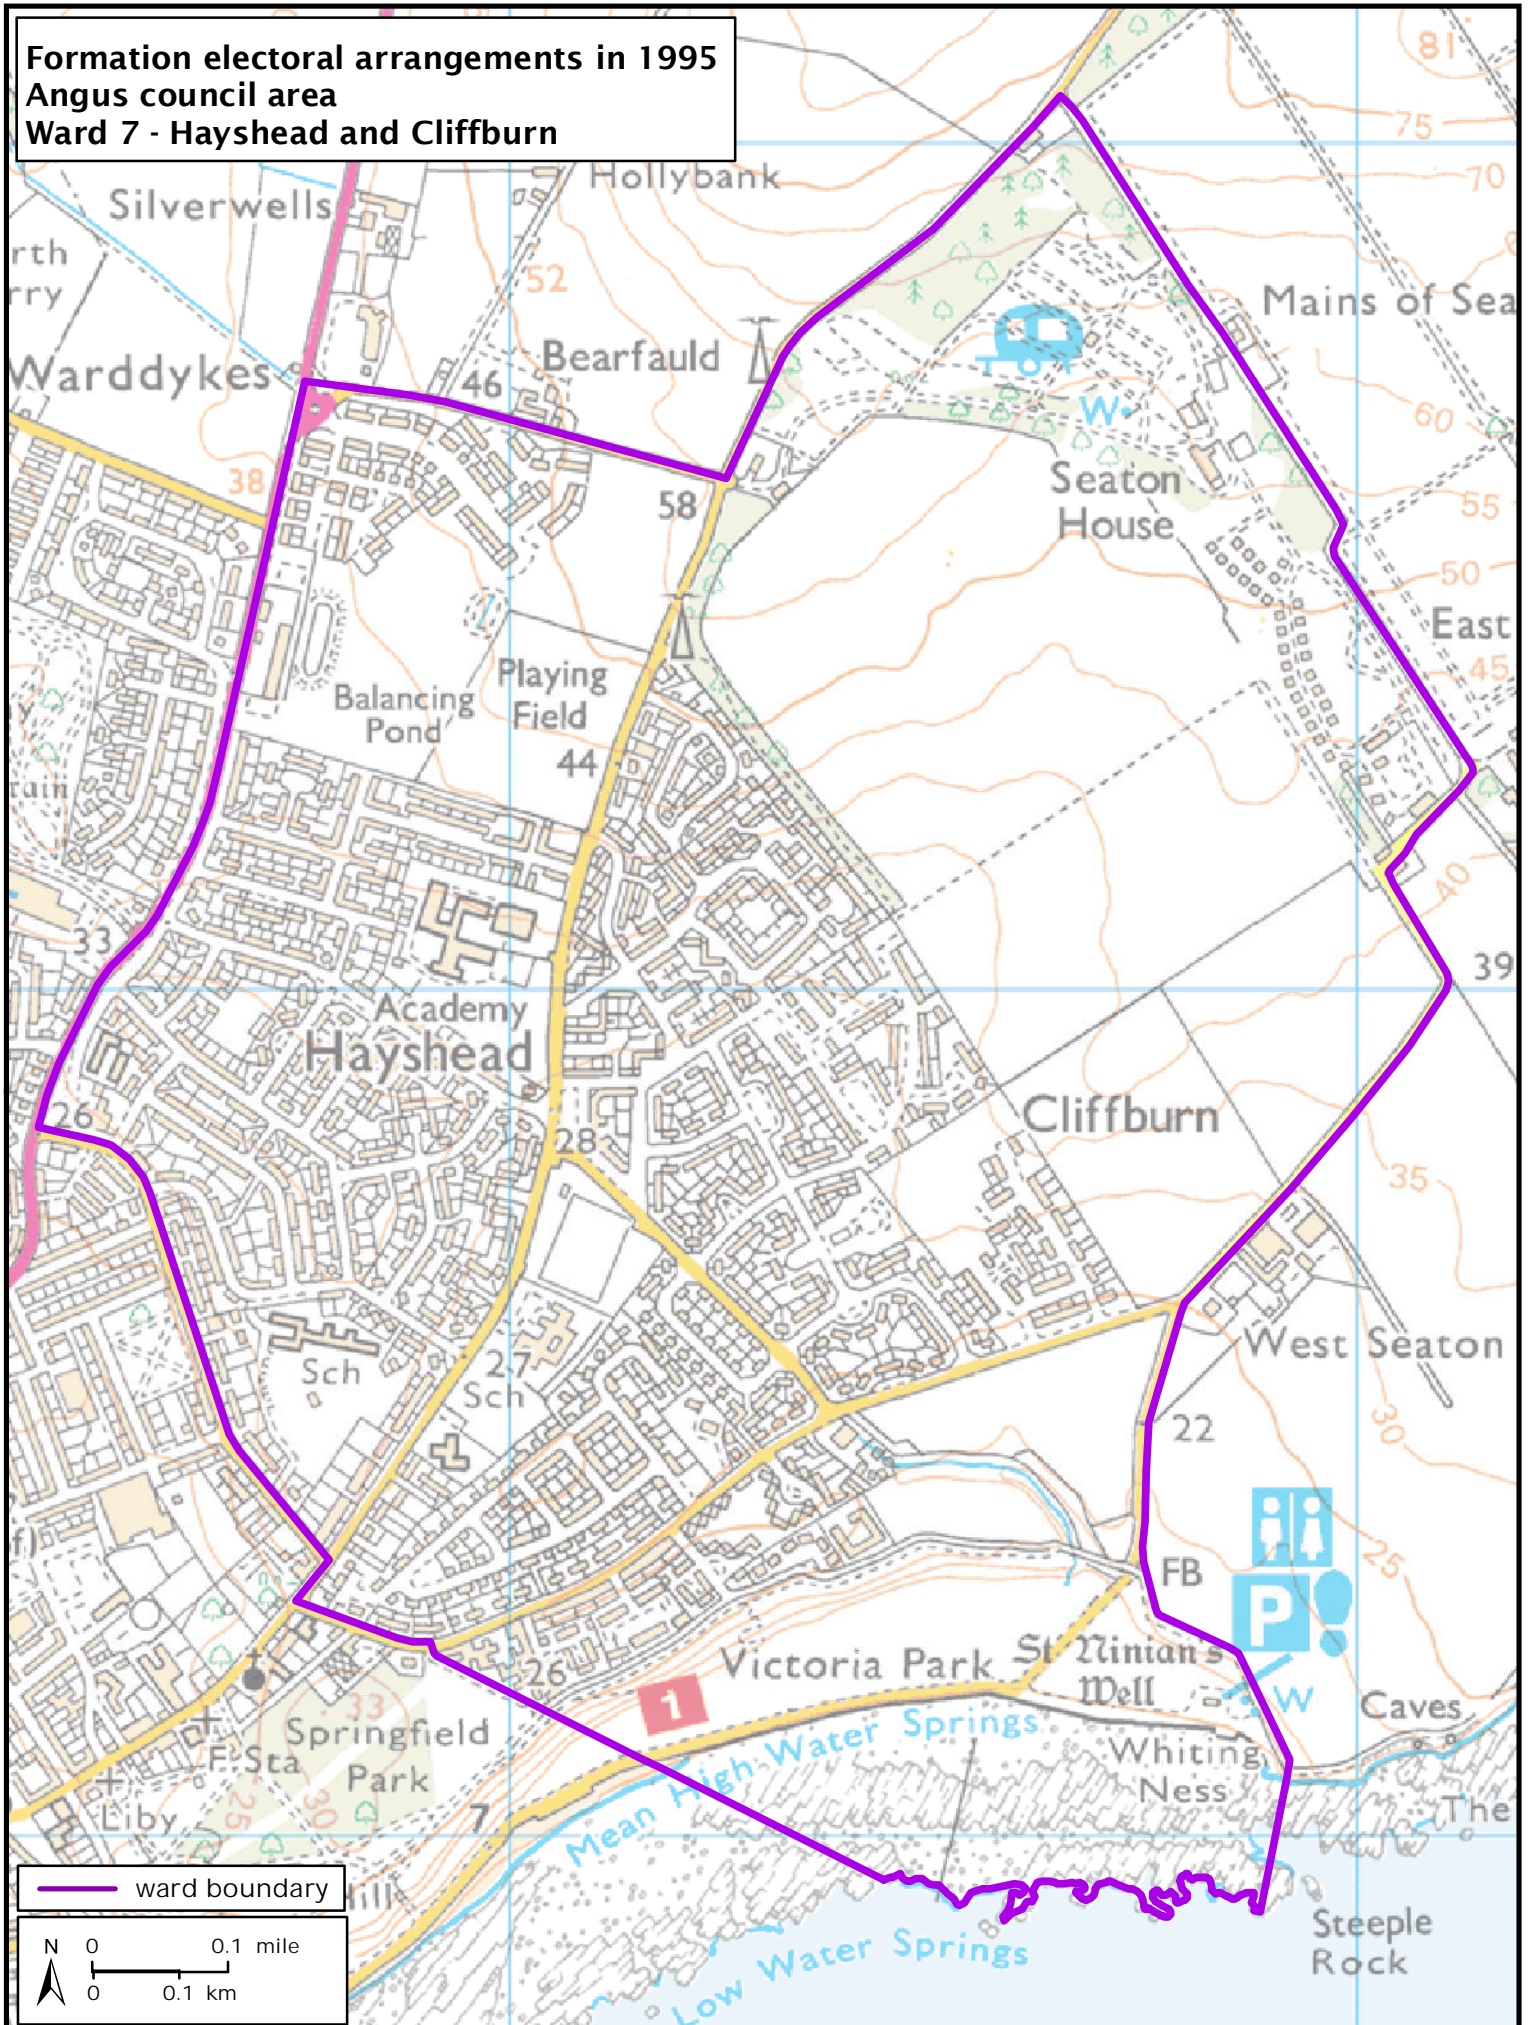

**Formation electoral arrangements in 1995
Angus council area
Ward 7 - Hayshead and Cliffburn**

— ward boundary

Local Government Boundary Commission for Scotland

Thistle House, 91 Haymarket Terrace, Edinburgh EH12 5HD
Tel: 0131 538 7510 Fax: 0131 538 7511
email: lgbcsc@scottishboundaries.gov.uk web: www.lgbc-scotland.gov.uk

Crown Copyright and database right 2011. All rights reserved. Ordnance Survey licence no. 100022179

This map shows the ward boundary against Ordnance Survey maps from 2011 rather than maps from when the ward boundary was decided.