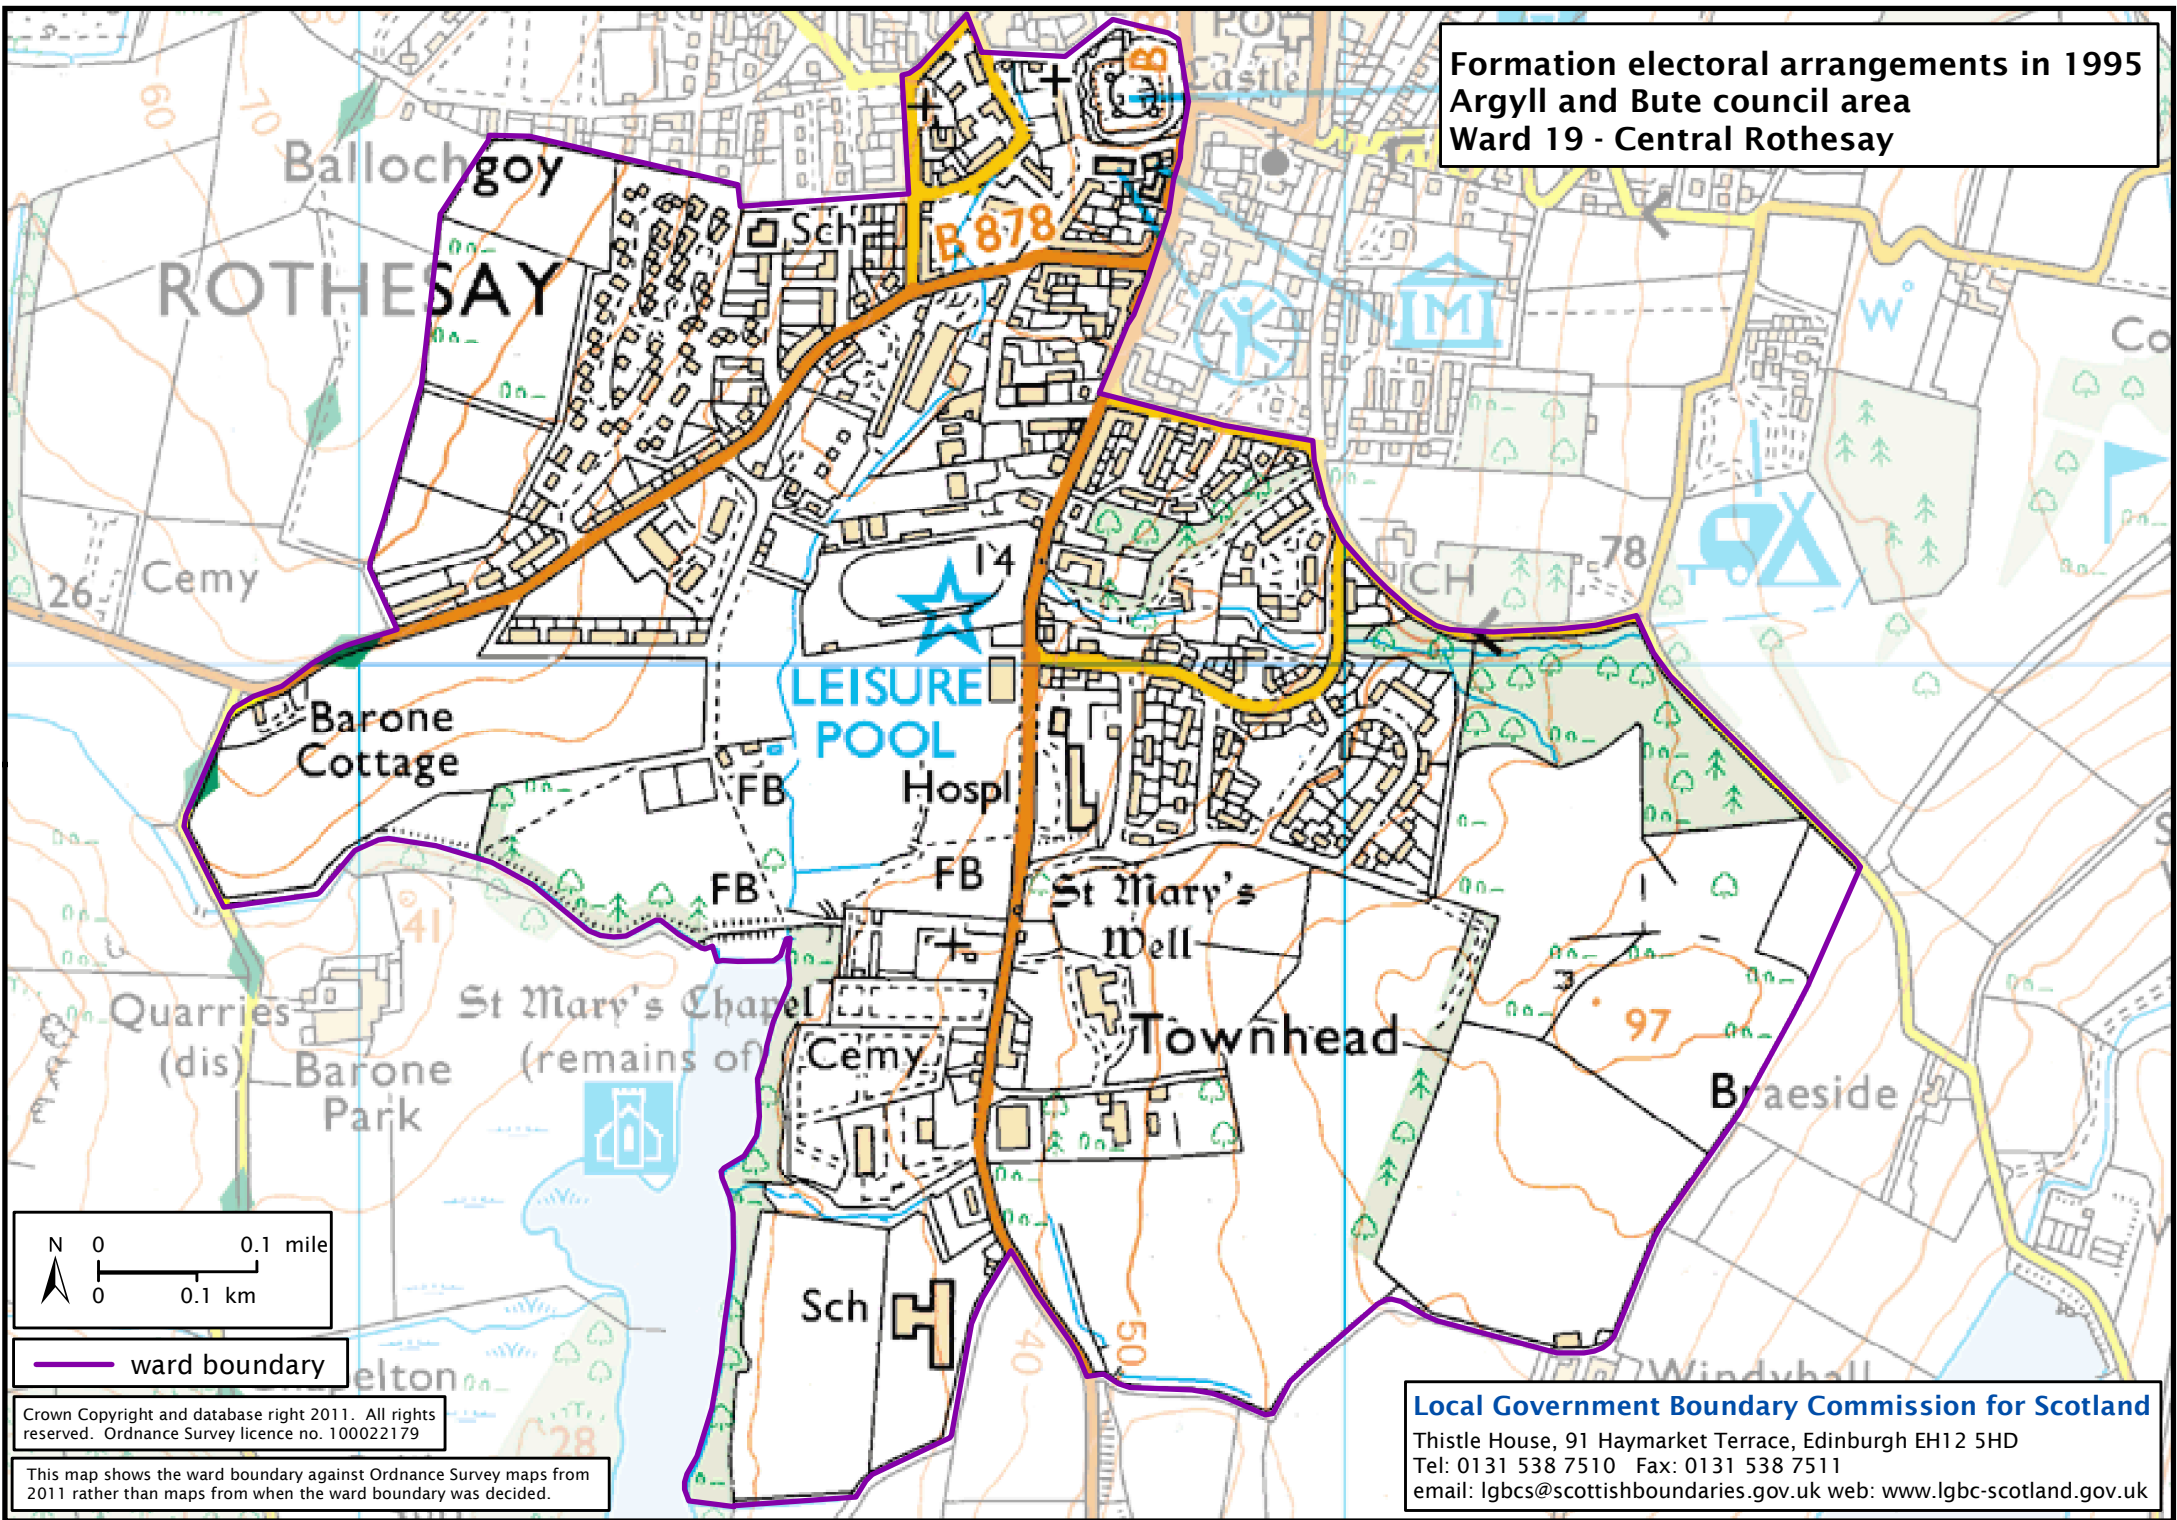

**Formation electoral arrangements in 1995  
Argyll and Bute council area  
Ward 19 - Central Rothesay**

ward boundary

Crown Copyright and database right 2011. All rights reserved. Ordnance Survey licence no. 100022179

This map shows the ward boundary against Ordnance Survey maps from 2011 rather than maps from when the ward boundary was decided.

**Local Government Boundary Commission for Scotland**  
Thistle House, 91 Haymarket Terrace, Edinburgh EH12 5HD  
Tel: 0131 538 7510 Fax: 0131 538 7511  
email: lgbcsc@scottishboundaries.gov.uk web: www.lgbc-scotland.gov.uk