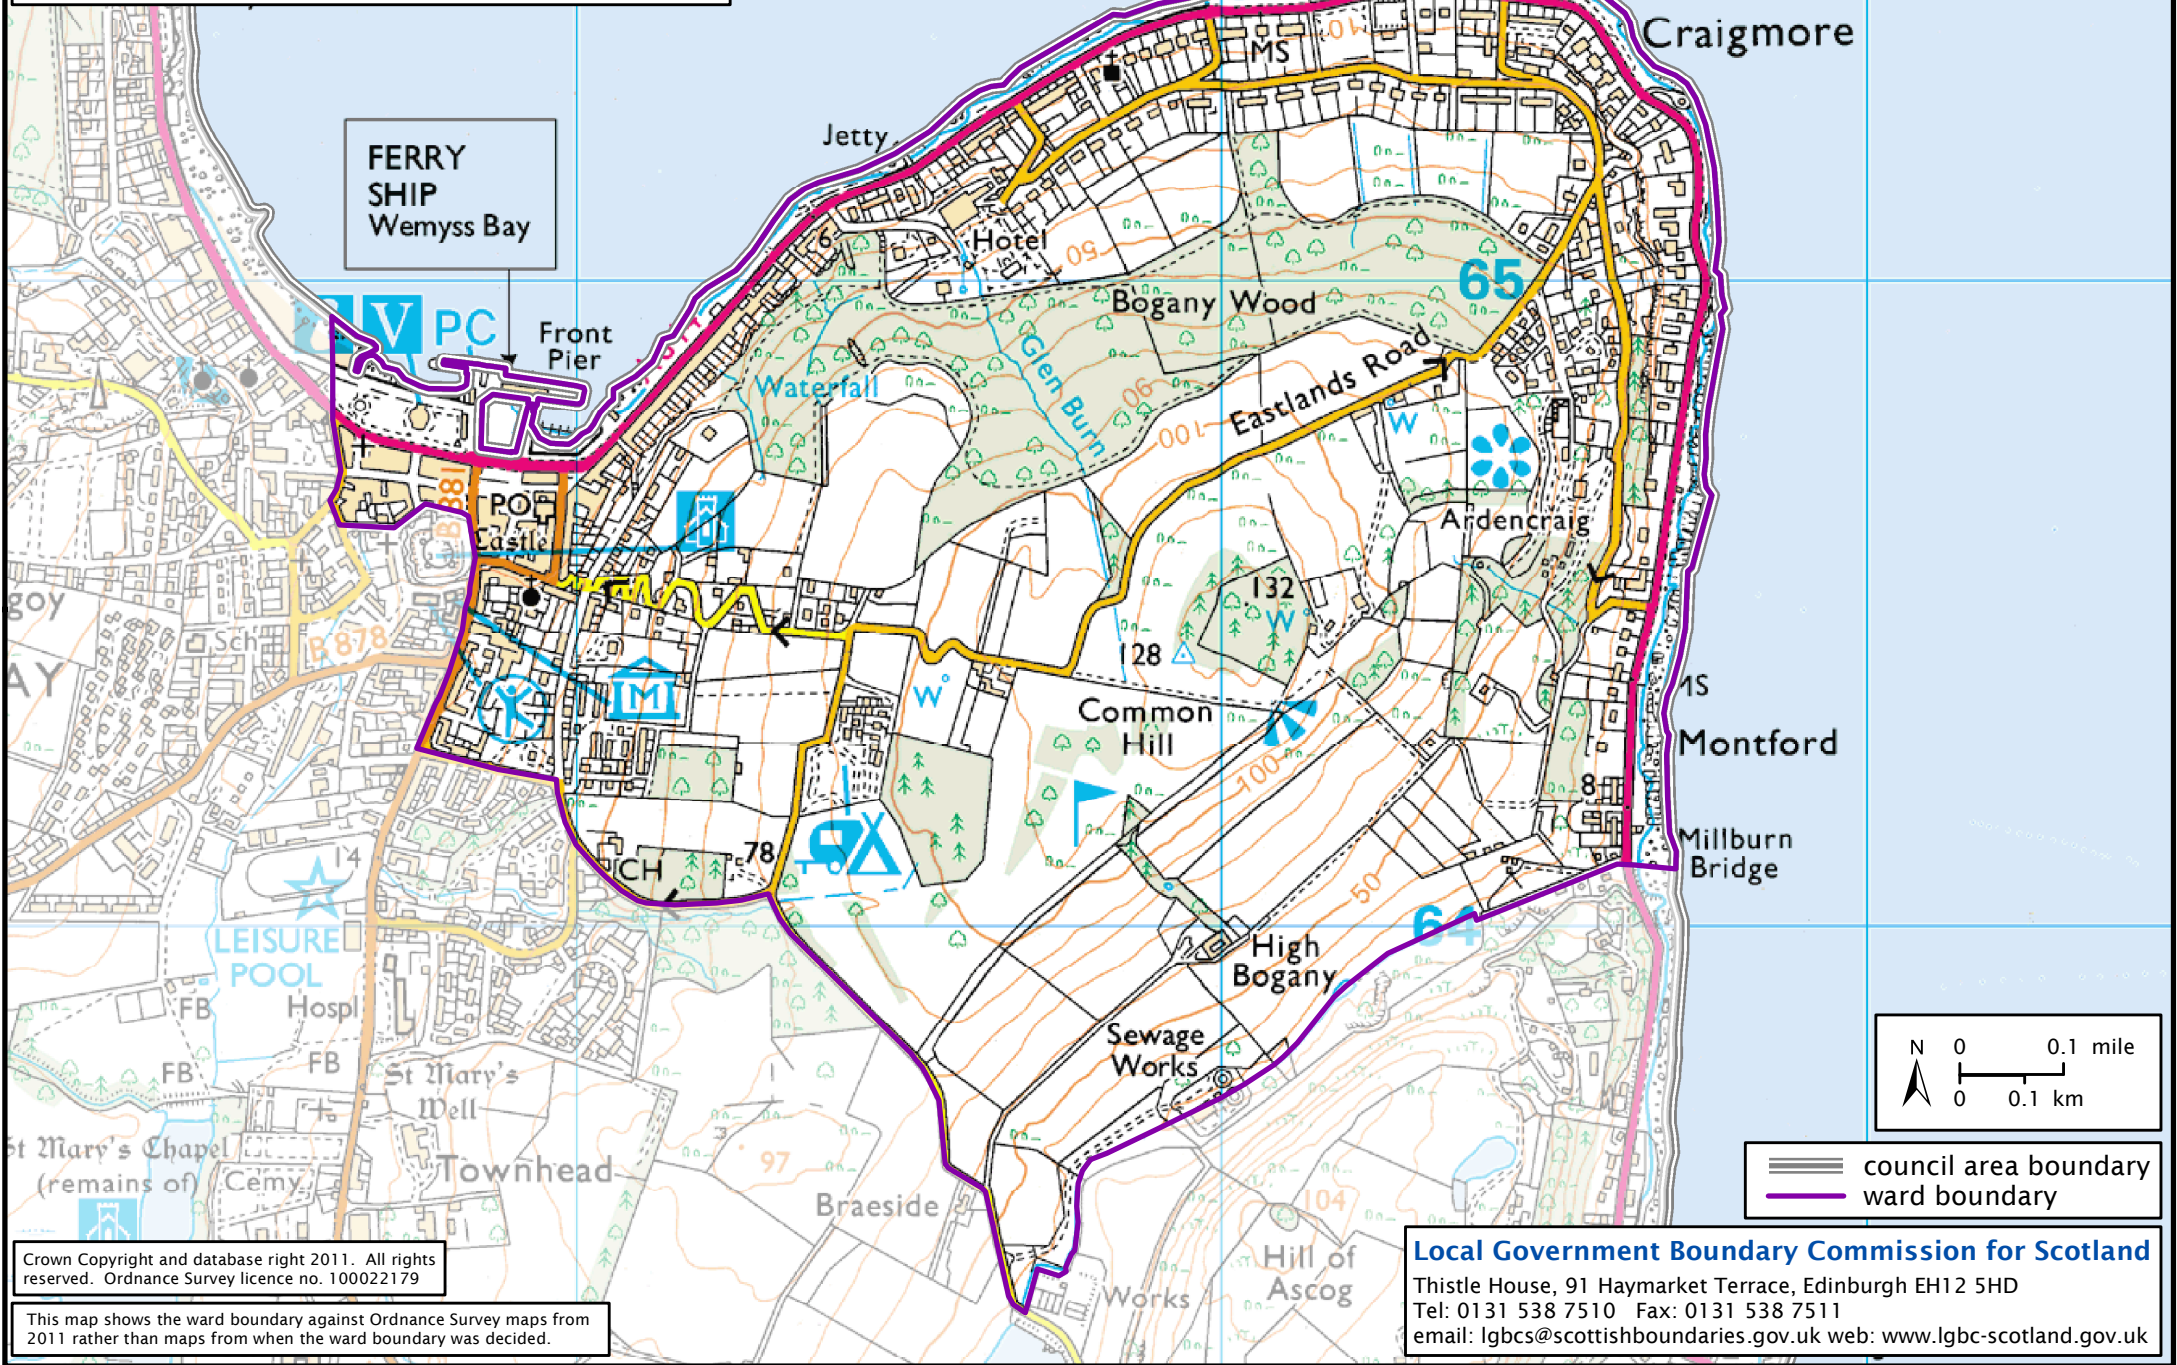

**Formation electoral arrangements in 1995
Argyll and Bute council area
Ward 20 - East Rothesay**

FERRY SHIP
Wemyss Bay

— council area boundary
— ward boundary

Crown Copyright and database right 2011. All rights reserved. Ordnance Survey licence no. 100022179

This map shows the ward boundary against Ordnance Survey maps from 2011 rather than maps from when the ward boundary was decided.

Local Government Boundary Commission for Scotland

Thistle House, 91 Haymarket Terrace, Edinburgh EH12 5HD
Tel: 0131 538 7510 Fax: 0131 538 7511
email: lgbcsc@scottishboundaries.gov.uk web: www.lgbc-scotland.gov.uk