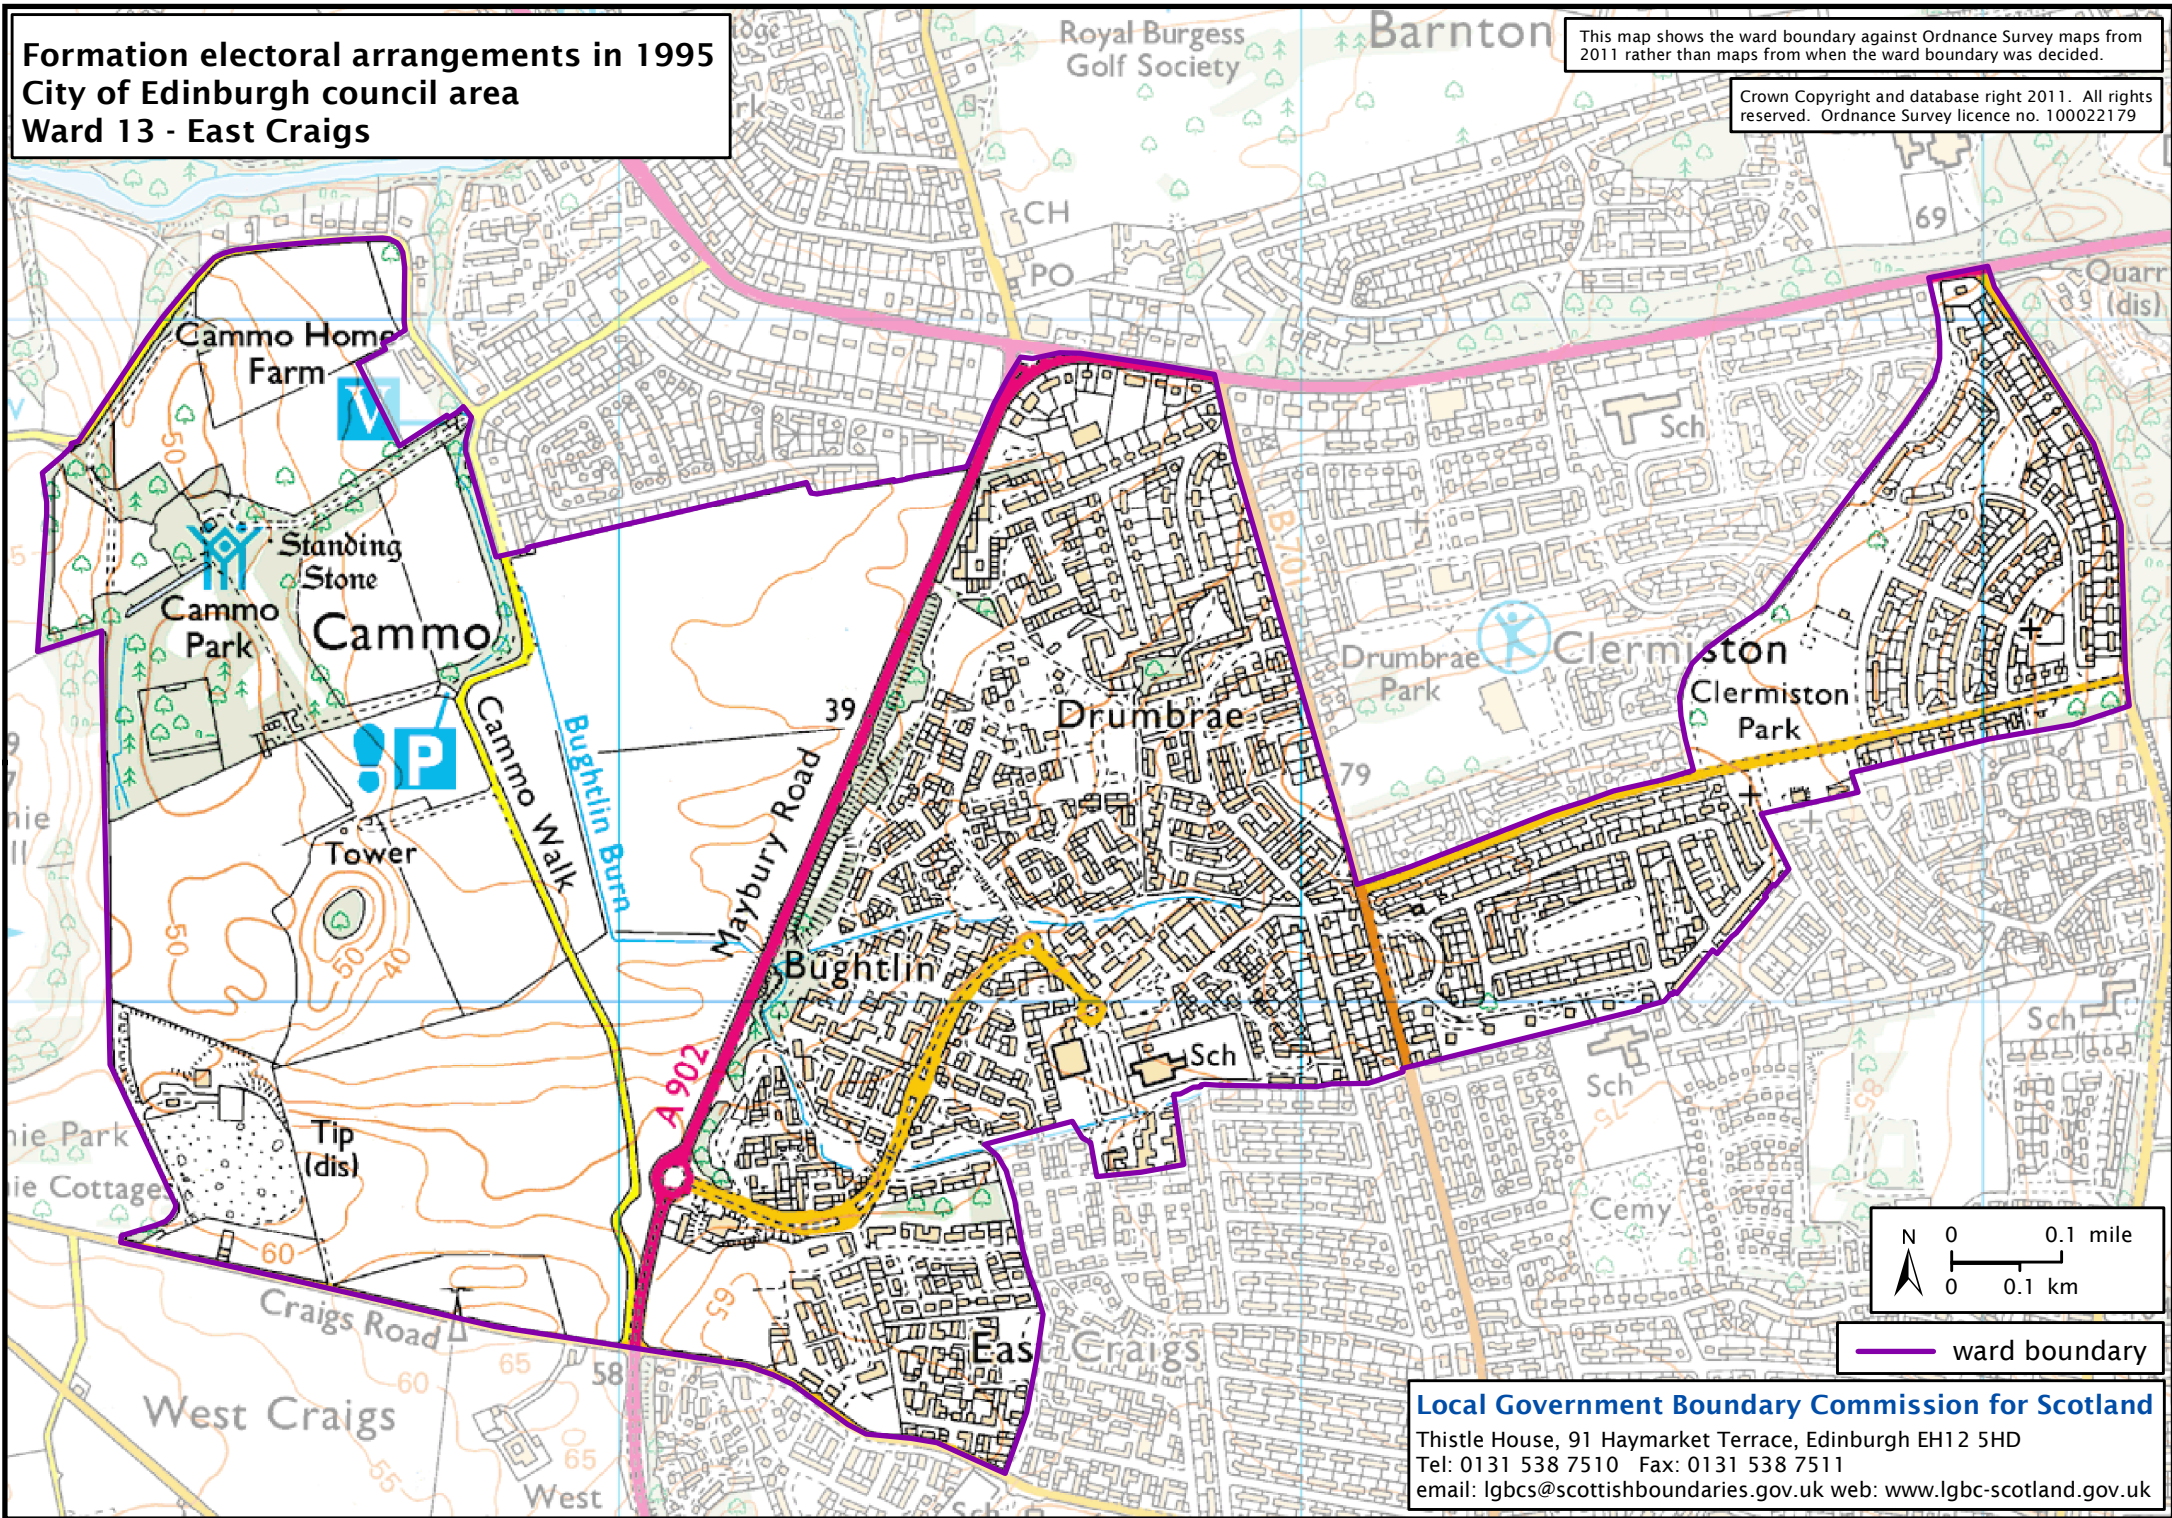

**Formation electoral arrangements in 1995  
City of Edinburgh council area  
Ward 13 - East Craigs**

This map shows the ward boundary against Ordnance Survey maps from 2011 rather than maps from when the ward boundary was decided.

Crown Copyright and database right 2011. All rights reserved. Ordnance Survey licence no. 100022179

— ward boundary

**Local Government Boundary Commission for Scotland**

Thistle House, 91 Haymarket Terrace, Edinburgh EH12 5HD  
Tel: 0131 538 7510 Fax: 0131 538 7511  
email: [lgbc@scottishboundaries.gov.uk](mailto:lgbc@scottishboundaries.gov.uk) web: [www.lgbc-scotland.gov.uk](http://www.lgbc-scotland.gov.uk)