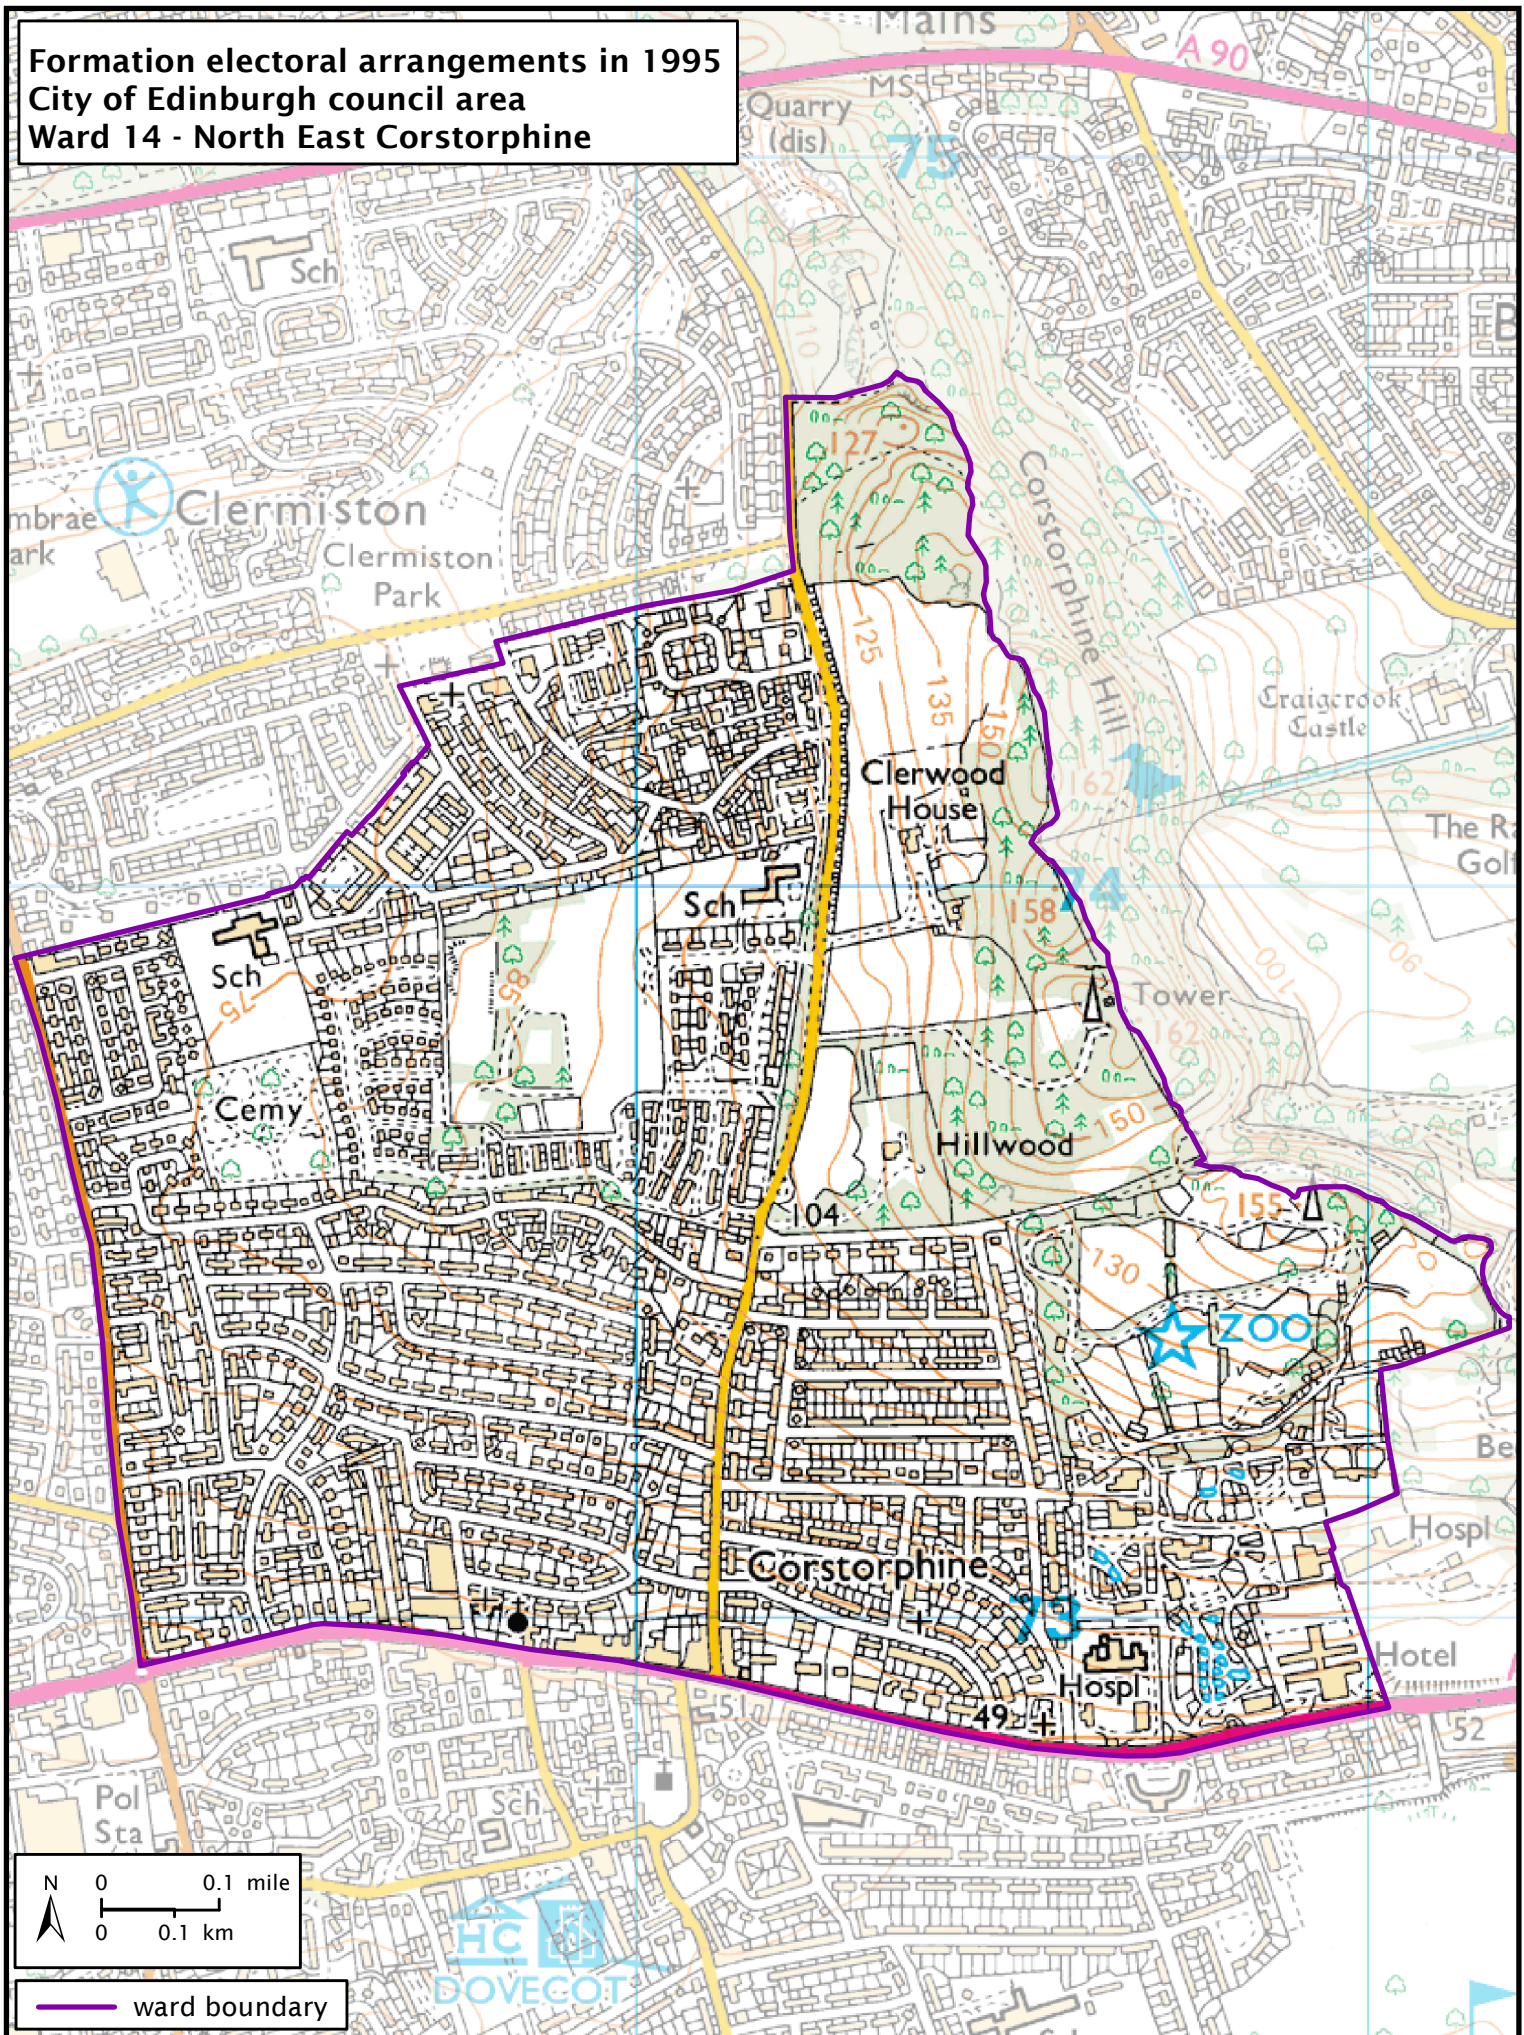

**Formation electoral arrangements in 1995
City of Edinburgh council area
Ward 14 - North East Corstorphine**

— ward boundary

Local Government Boundary Commission for Scotland

Thistle House, 91 Haymarket Terrace, Edinburgh EH12 5HD
 Tel: 0131 538 7510 Fax: 0131 538 7511
 email: lgbc@scottishboundaries.gov.uk web: www.lgbc-scotland.gov.uk

Crown Copyright and database right 2011. All rights reserved. Ordnance Survey licence no. 100022179

This map shows the ward boundary against Ordnance Survey maps from 2011 rather than maps from when the ward boundary was decided.