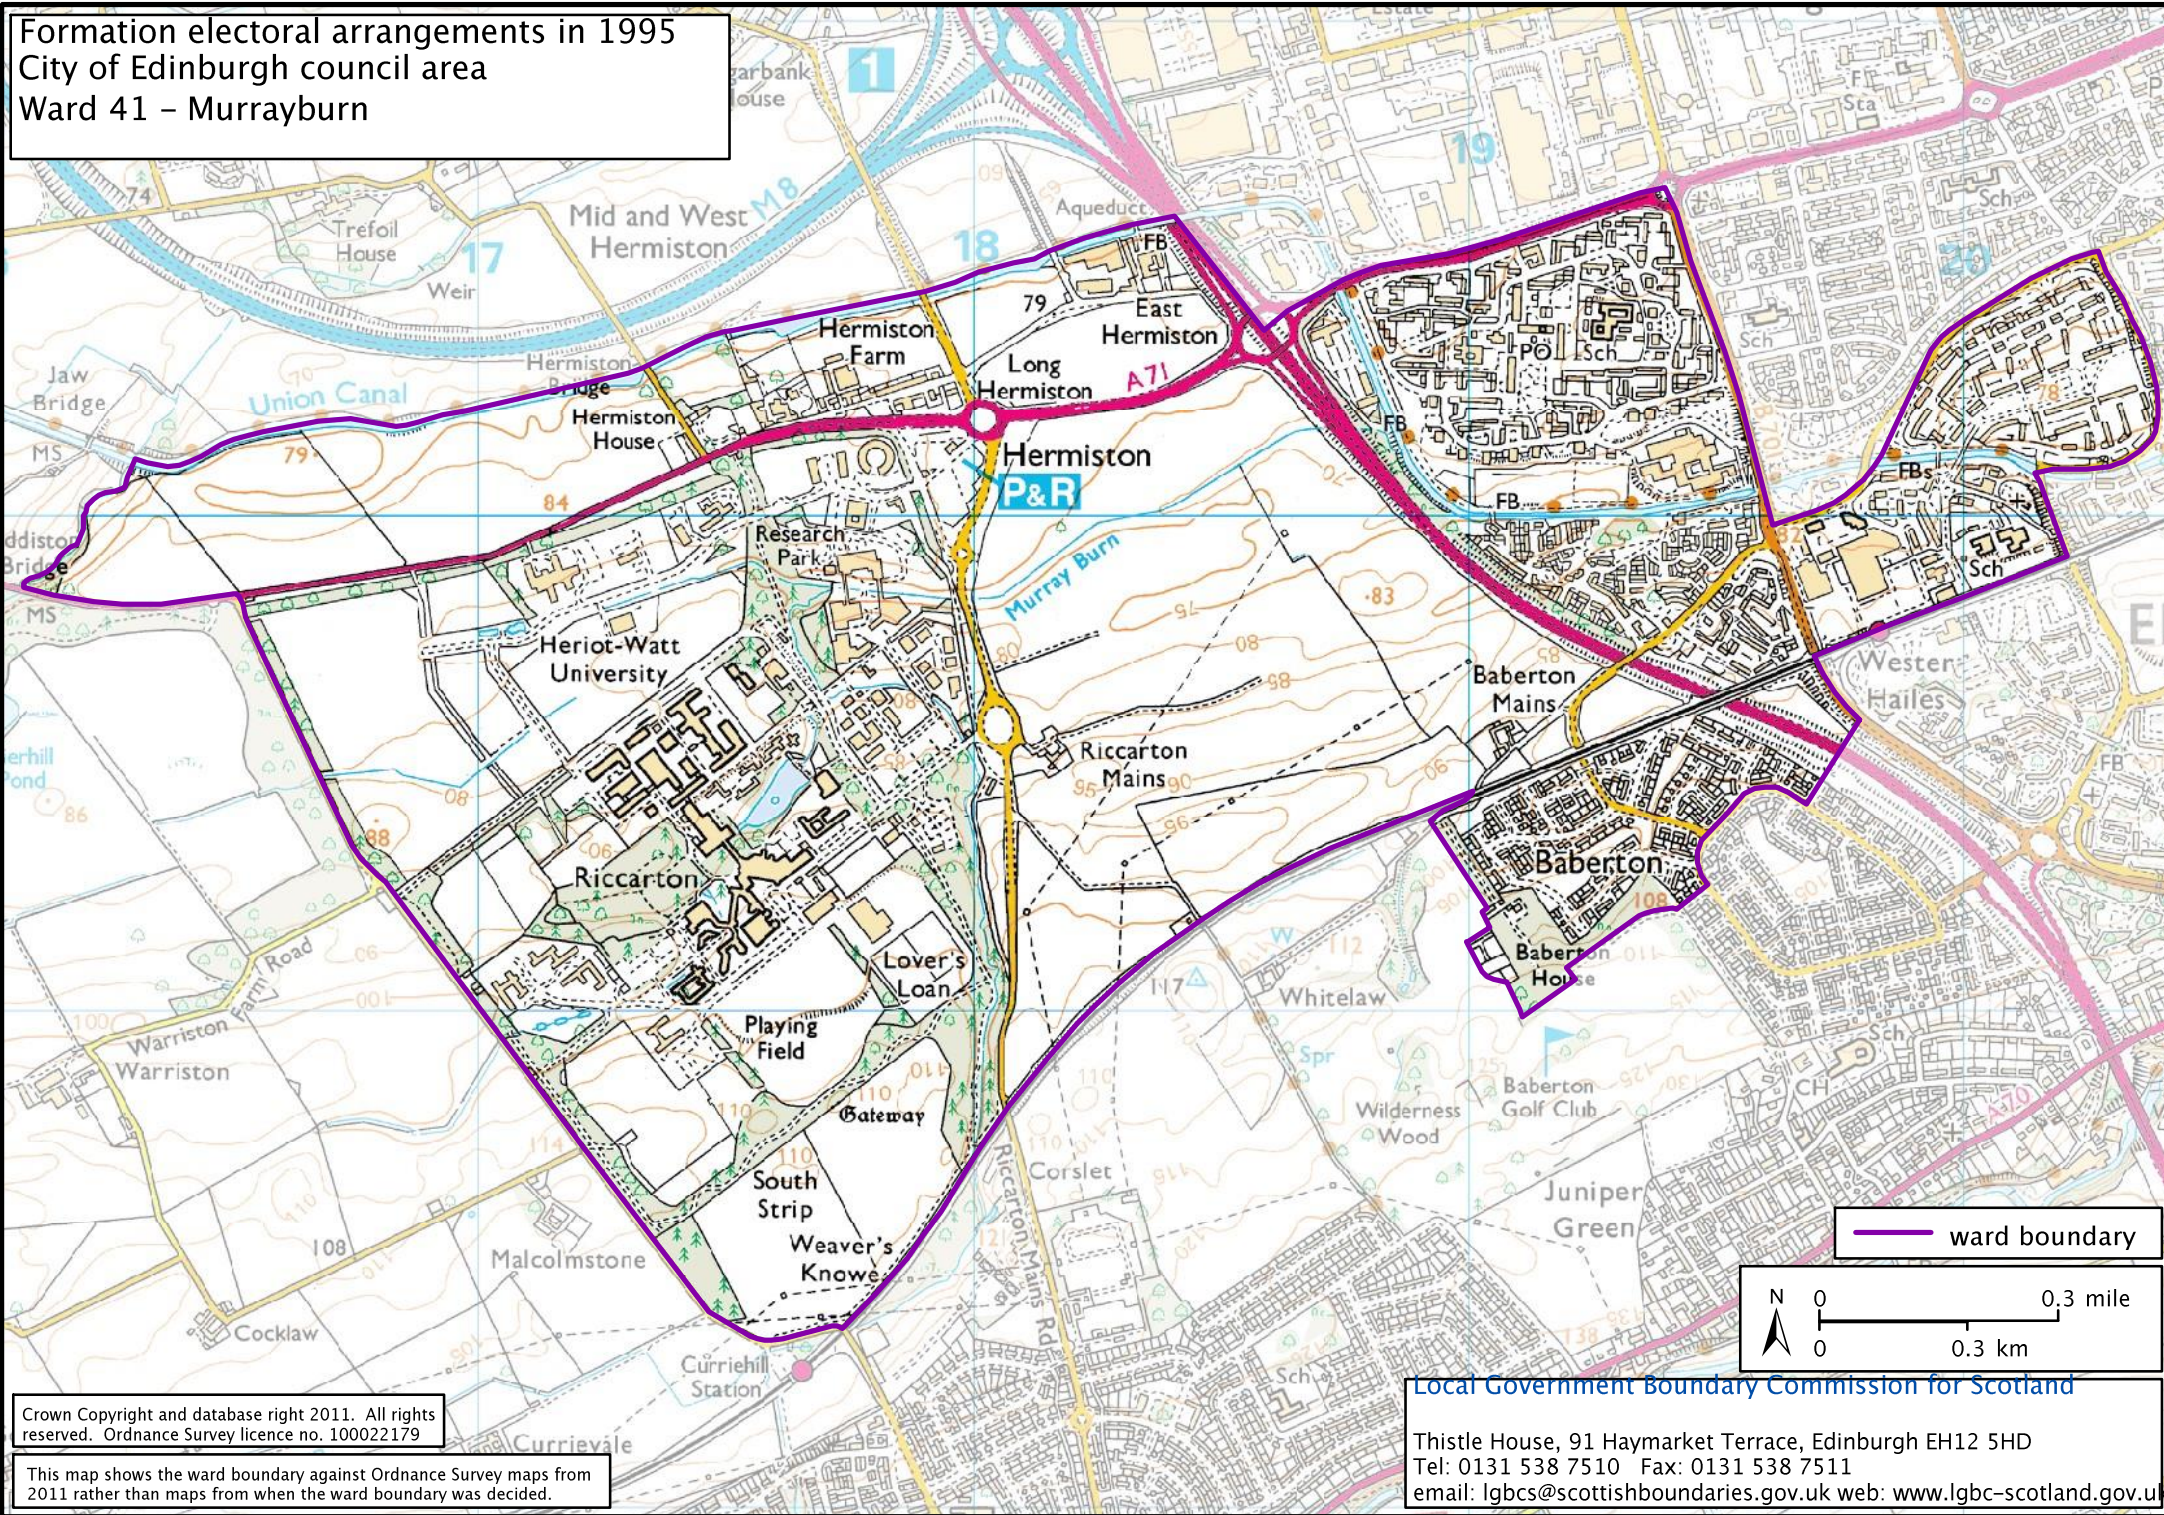

Formation electoral arrangements in 1995  
City of Edinburgh council area  
Ward 41 – Murrayburn

Crown Copyright and database right 2011. All rights reserved. Ordnance Survey licence no. 100022179

This map shows the ward boundary against Ordnance Survey maps from 2011 rather than maps from when the ward boundary was decided.