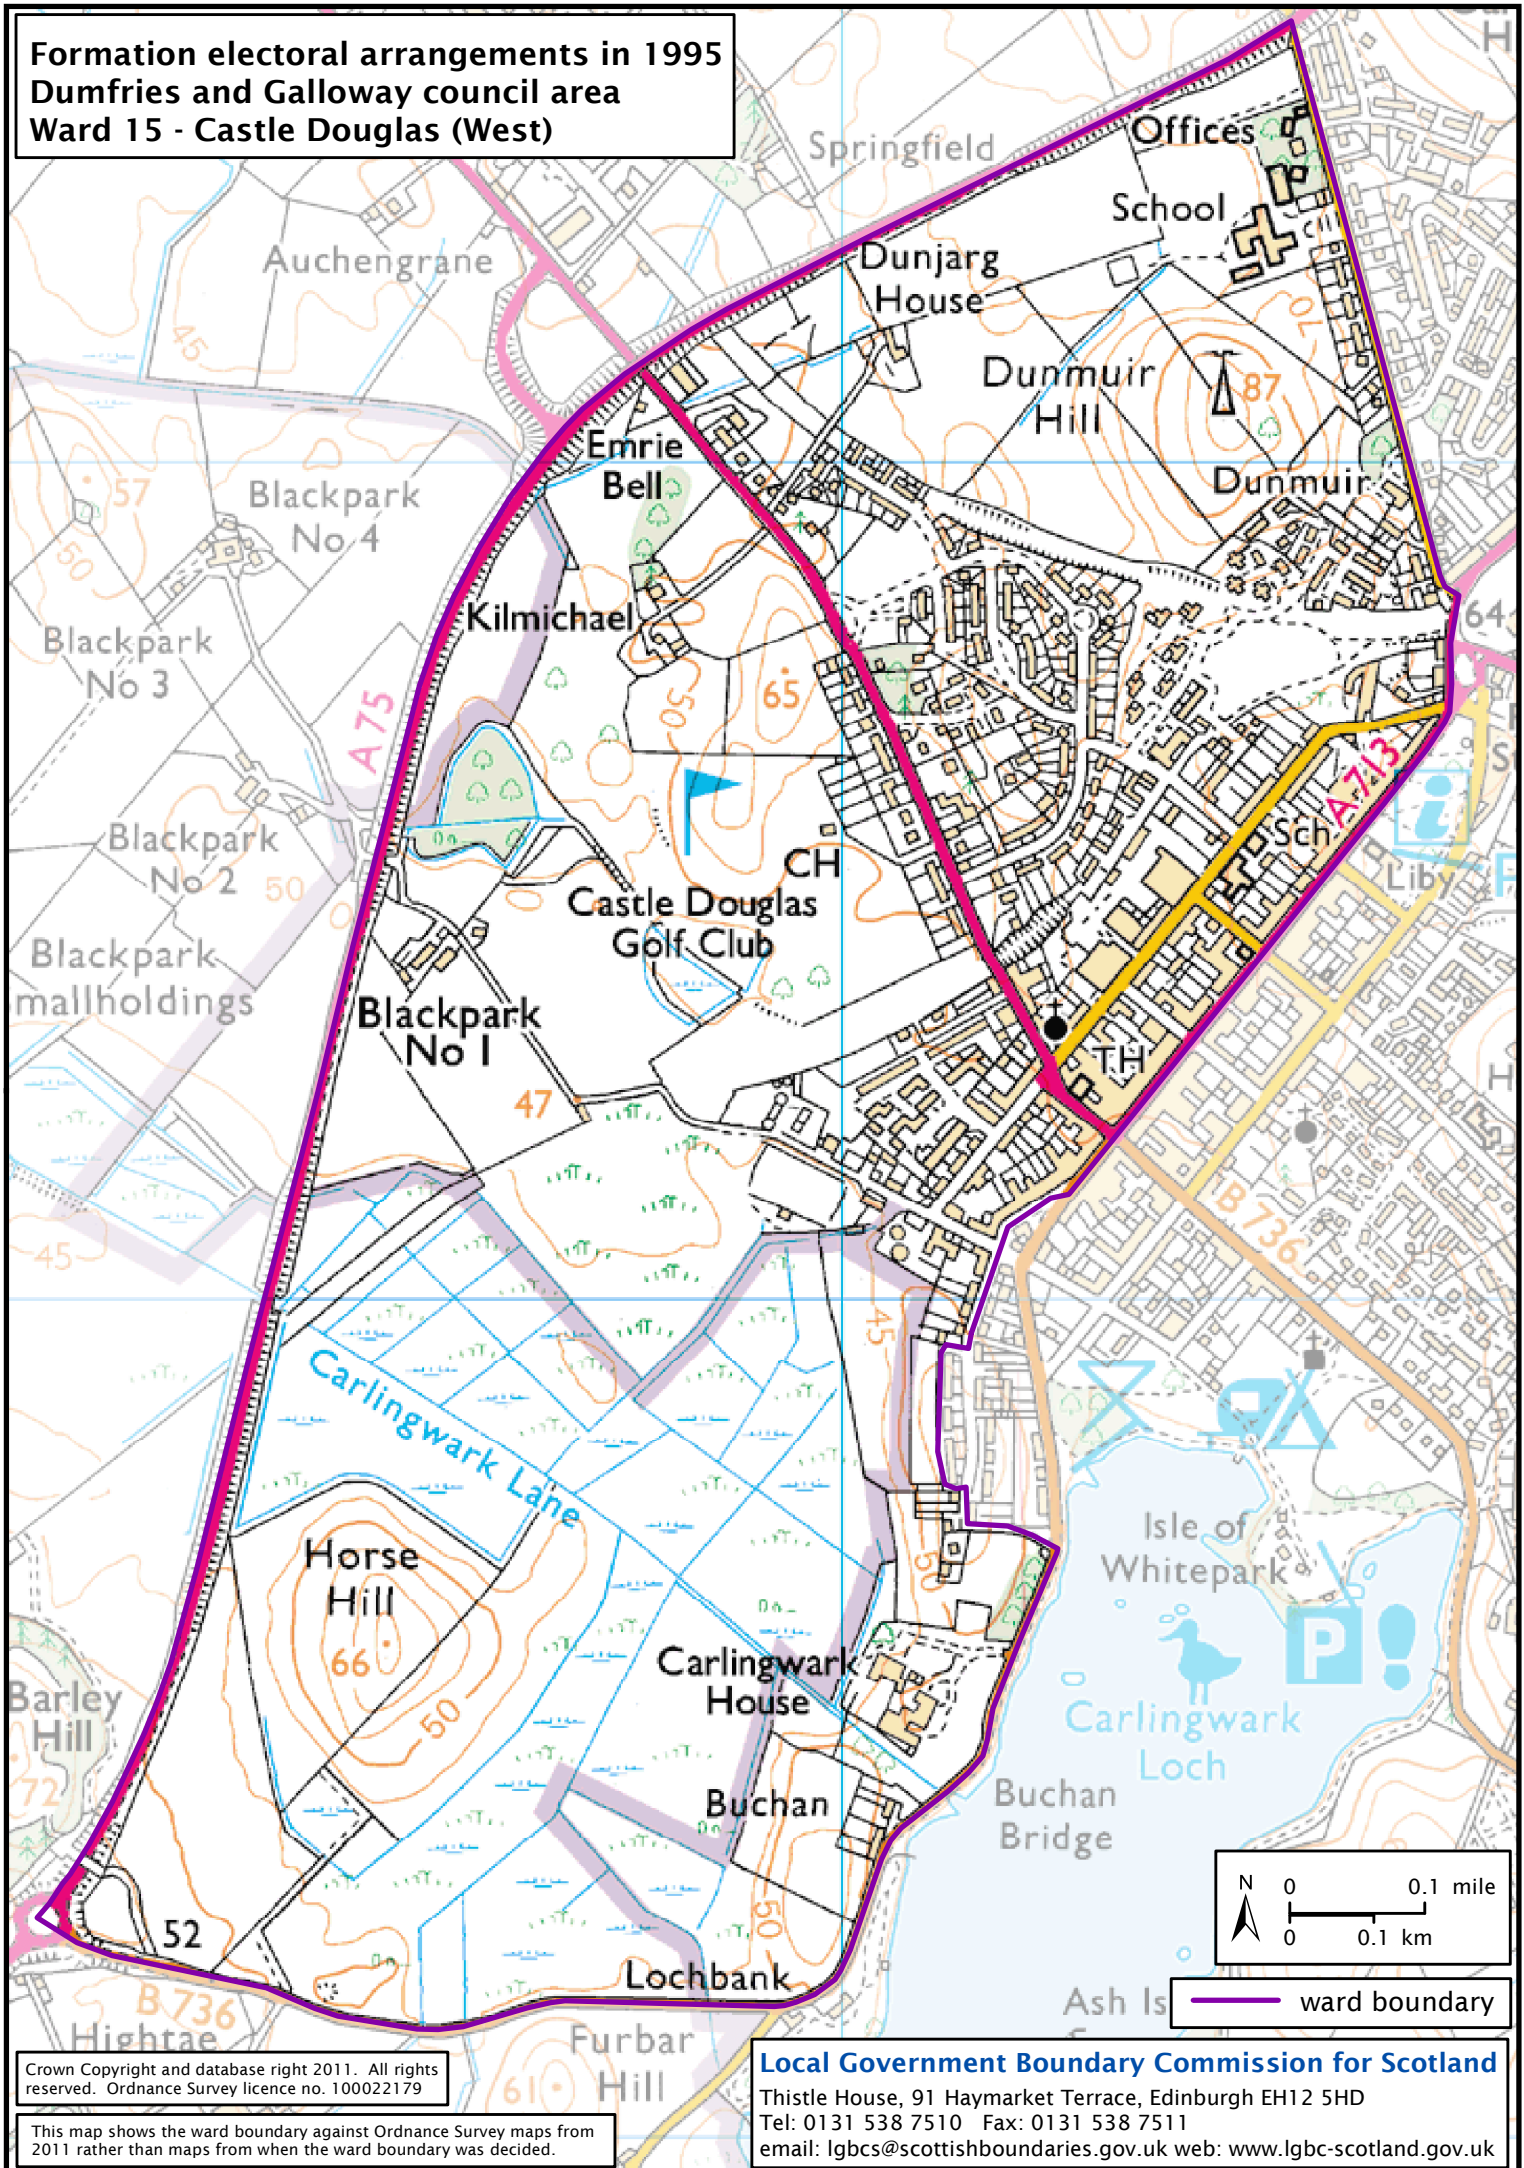

**Formation electoral arrangements in 1995
Dumfries and Galloway council area
Ward 15 - Castle Douglas (West)**

Crown Copyright and database right 2011. All rights reserved. Ordnance Survey licence no. 100022179

This map shows the ward boundary against Ordnance Survey maps from 2011 rather than maps from when the ward boundary was decided.

Local Government Boundary Commission for Scotland

Thistle House, 91 Haymarket Terrace, Edinburgh EH12 5HD