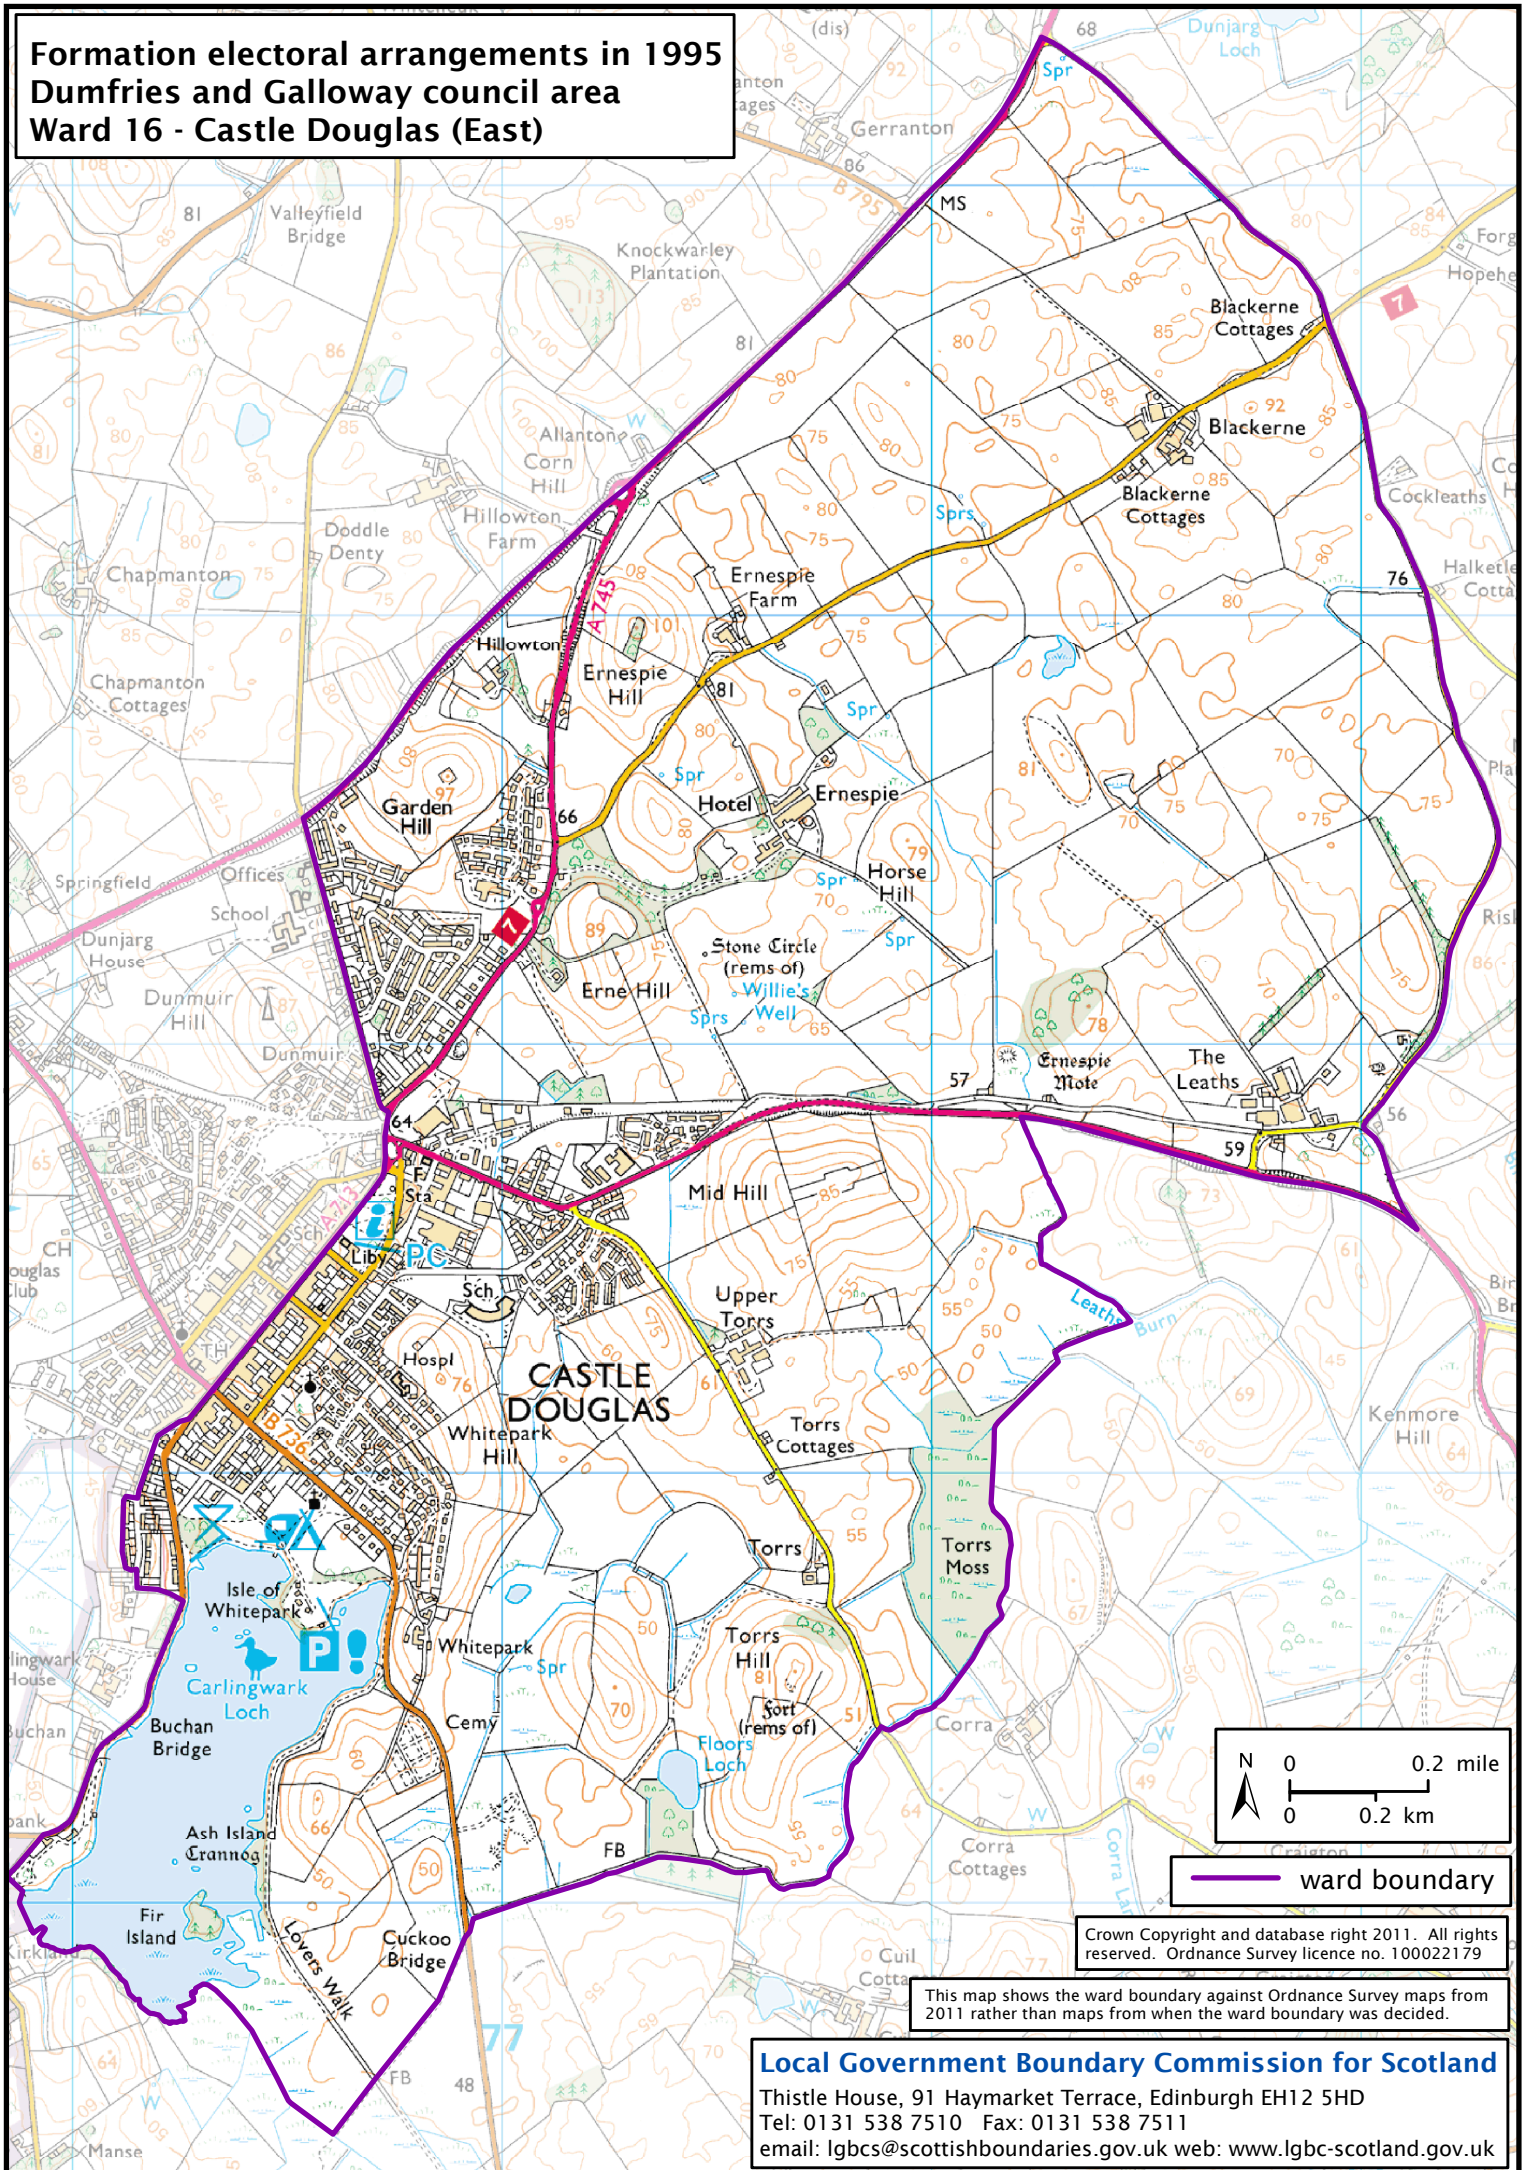

**Formation electoral arrangements in 1995  
Dumfries and Galloway council area  
Ward 16 - Castle Douglas (East)**

Crown Copyright and database right 2011. All rights reserved. Ordnance Survey licence no. 100022179

This map shows the ward boundary against Ordnance Survey maps from 2011 rather than maps from when the ward boundary was decided.

**Local Government Boundary Commission for Scotland**  
 Thistle House, 91 Haymarket Terrace, Edinburgh EH12 5HD  
 Tel: 0131 538 7510 Fax: 0131 538 7511  
 email: lgbc@scottishboundaries.gov.uk web: www.lgbc-scotland.gov.uk