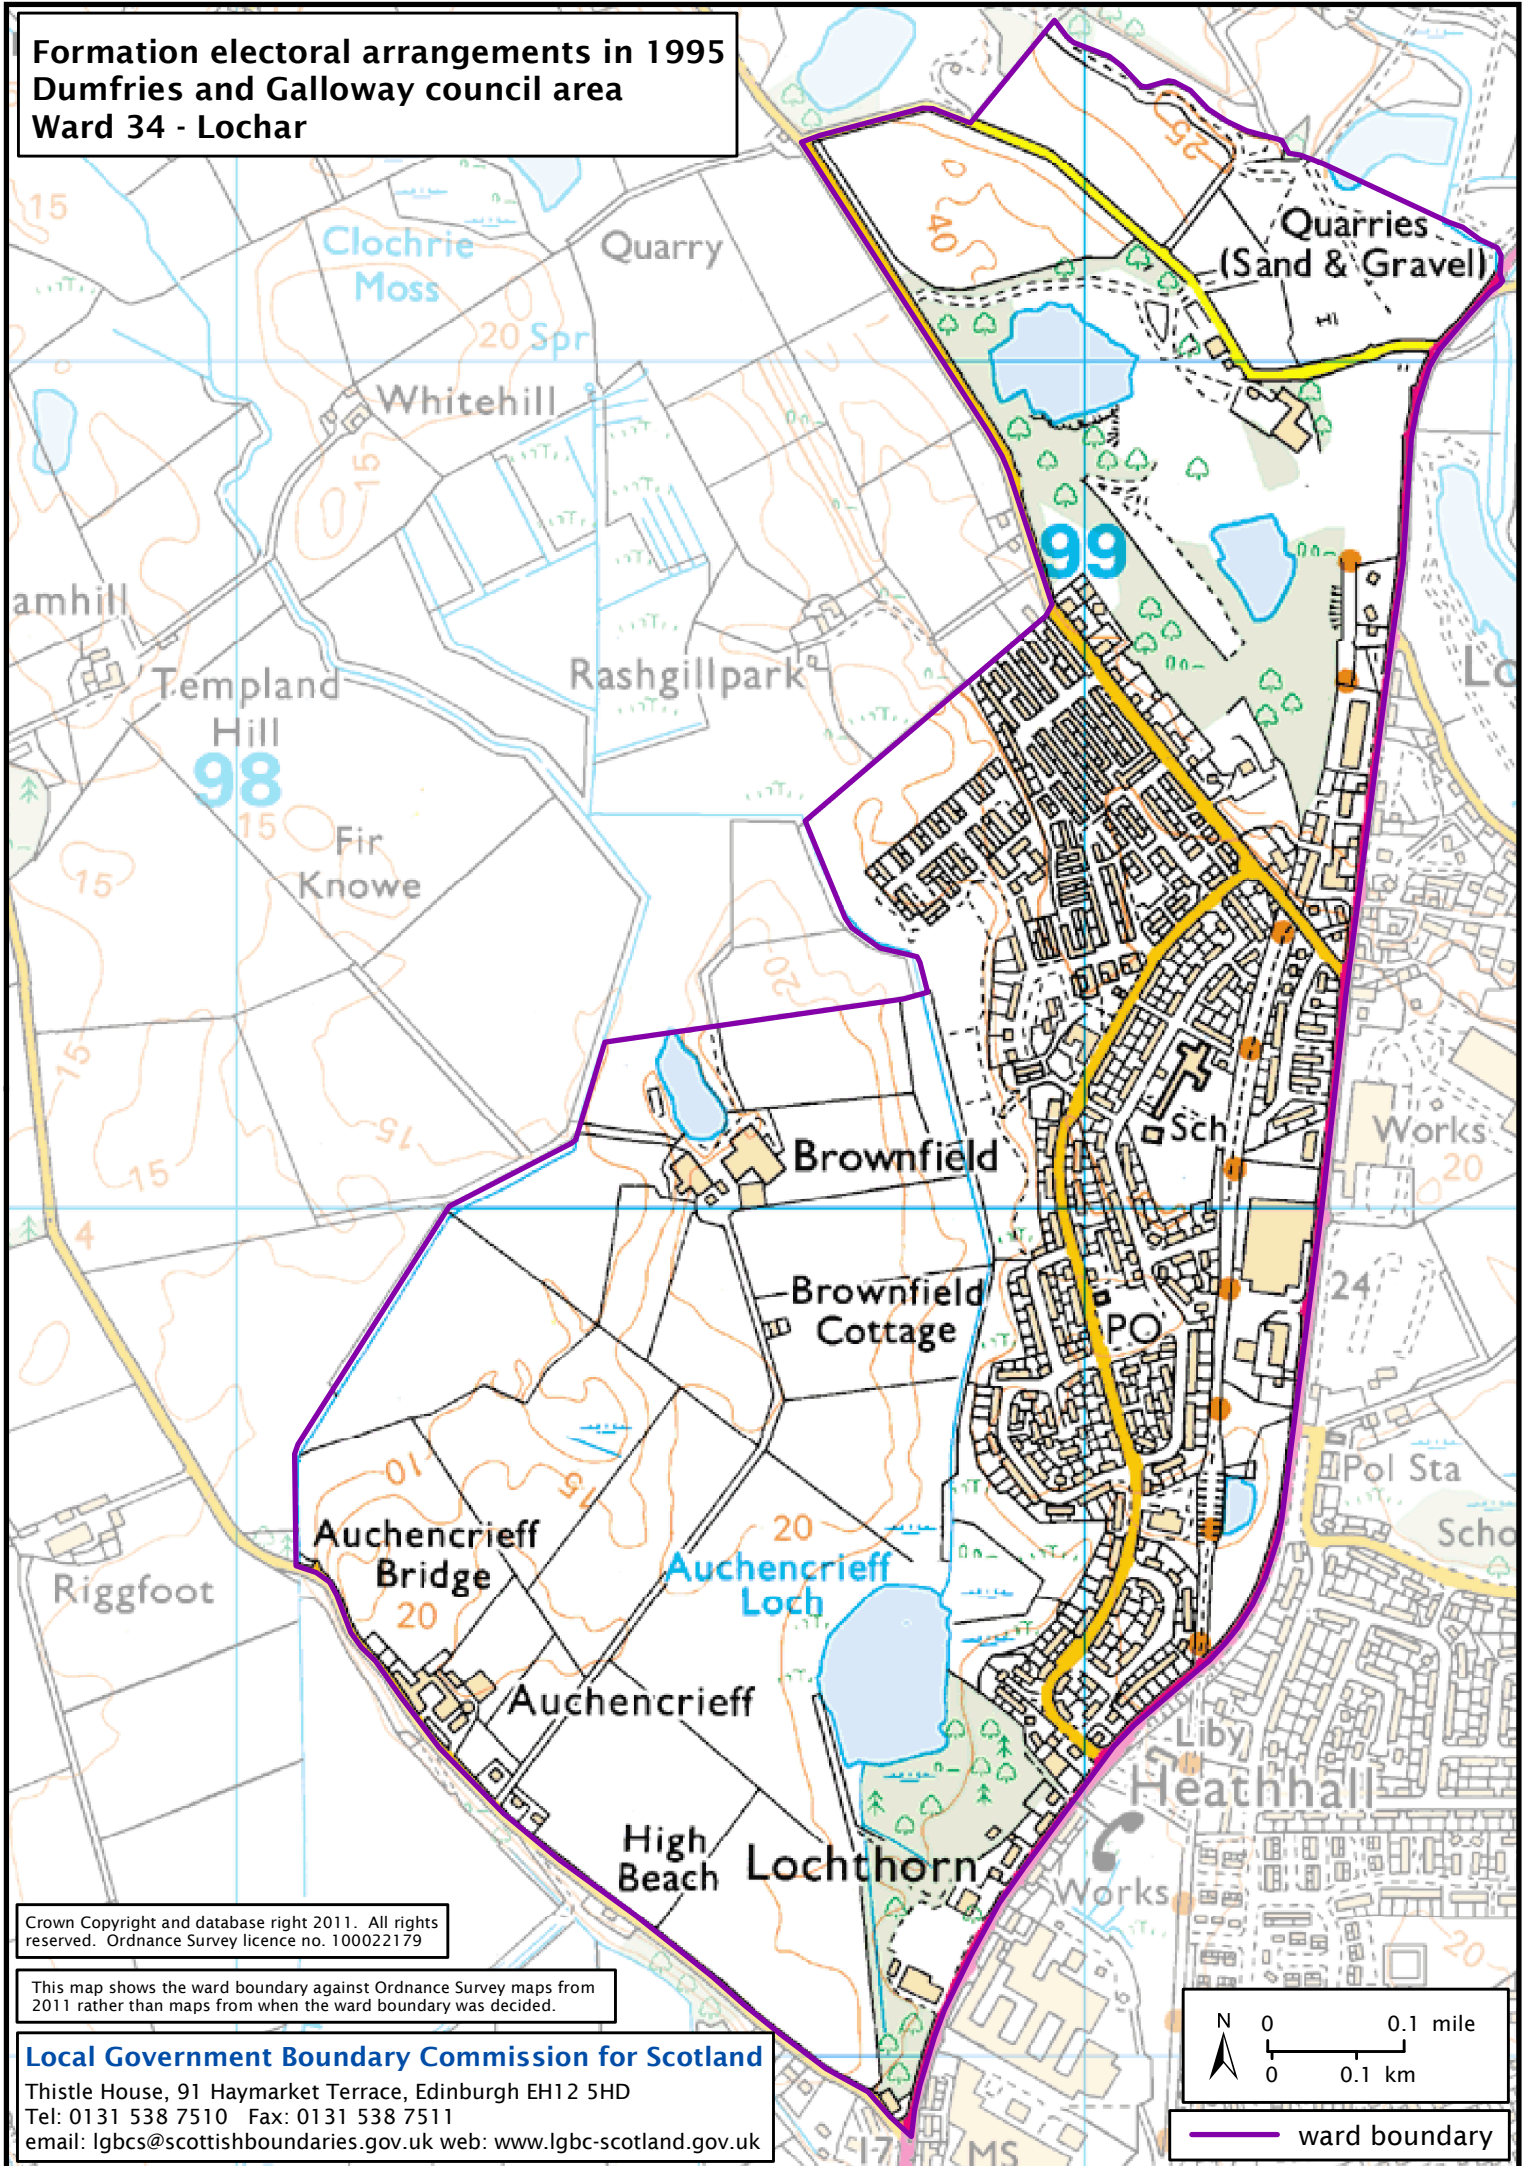

**Formation electoral arrangements in 1995
Dumfries and Galloway council area
Ward 34 - Lochar**

Crown Copyright and database right 2011. All rights reserved. Ordnance Survey licence no. 100022179

This map shows the ward boundary against Ordnance Survey maps from 2011 rather than maps from when the ward boundary was decided.

— ward boundary