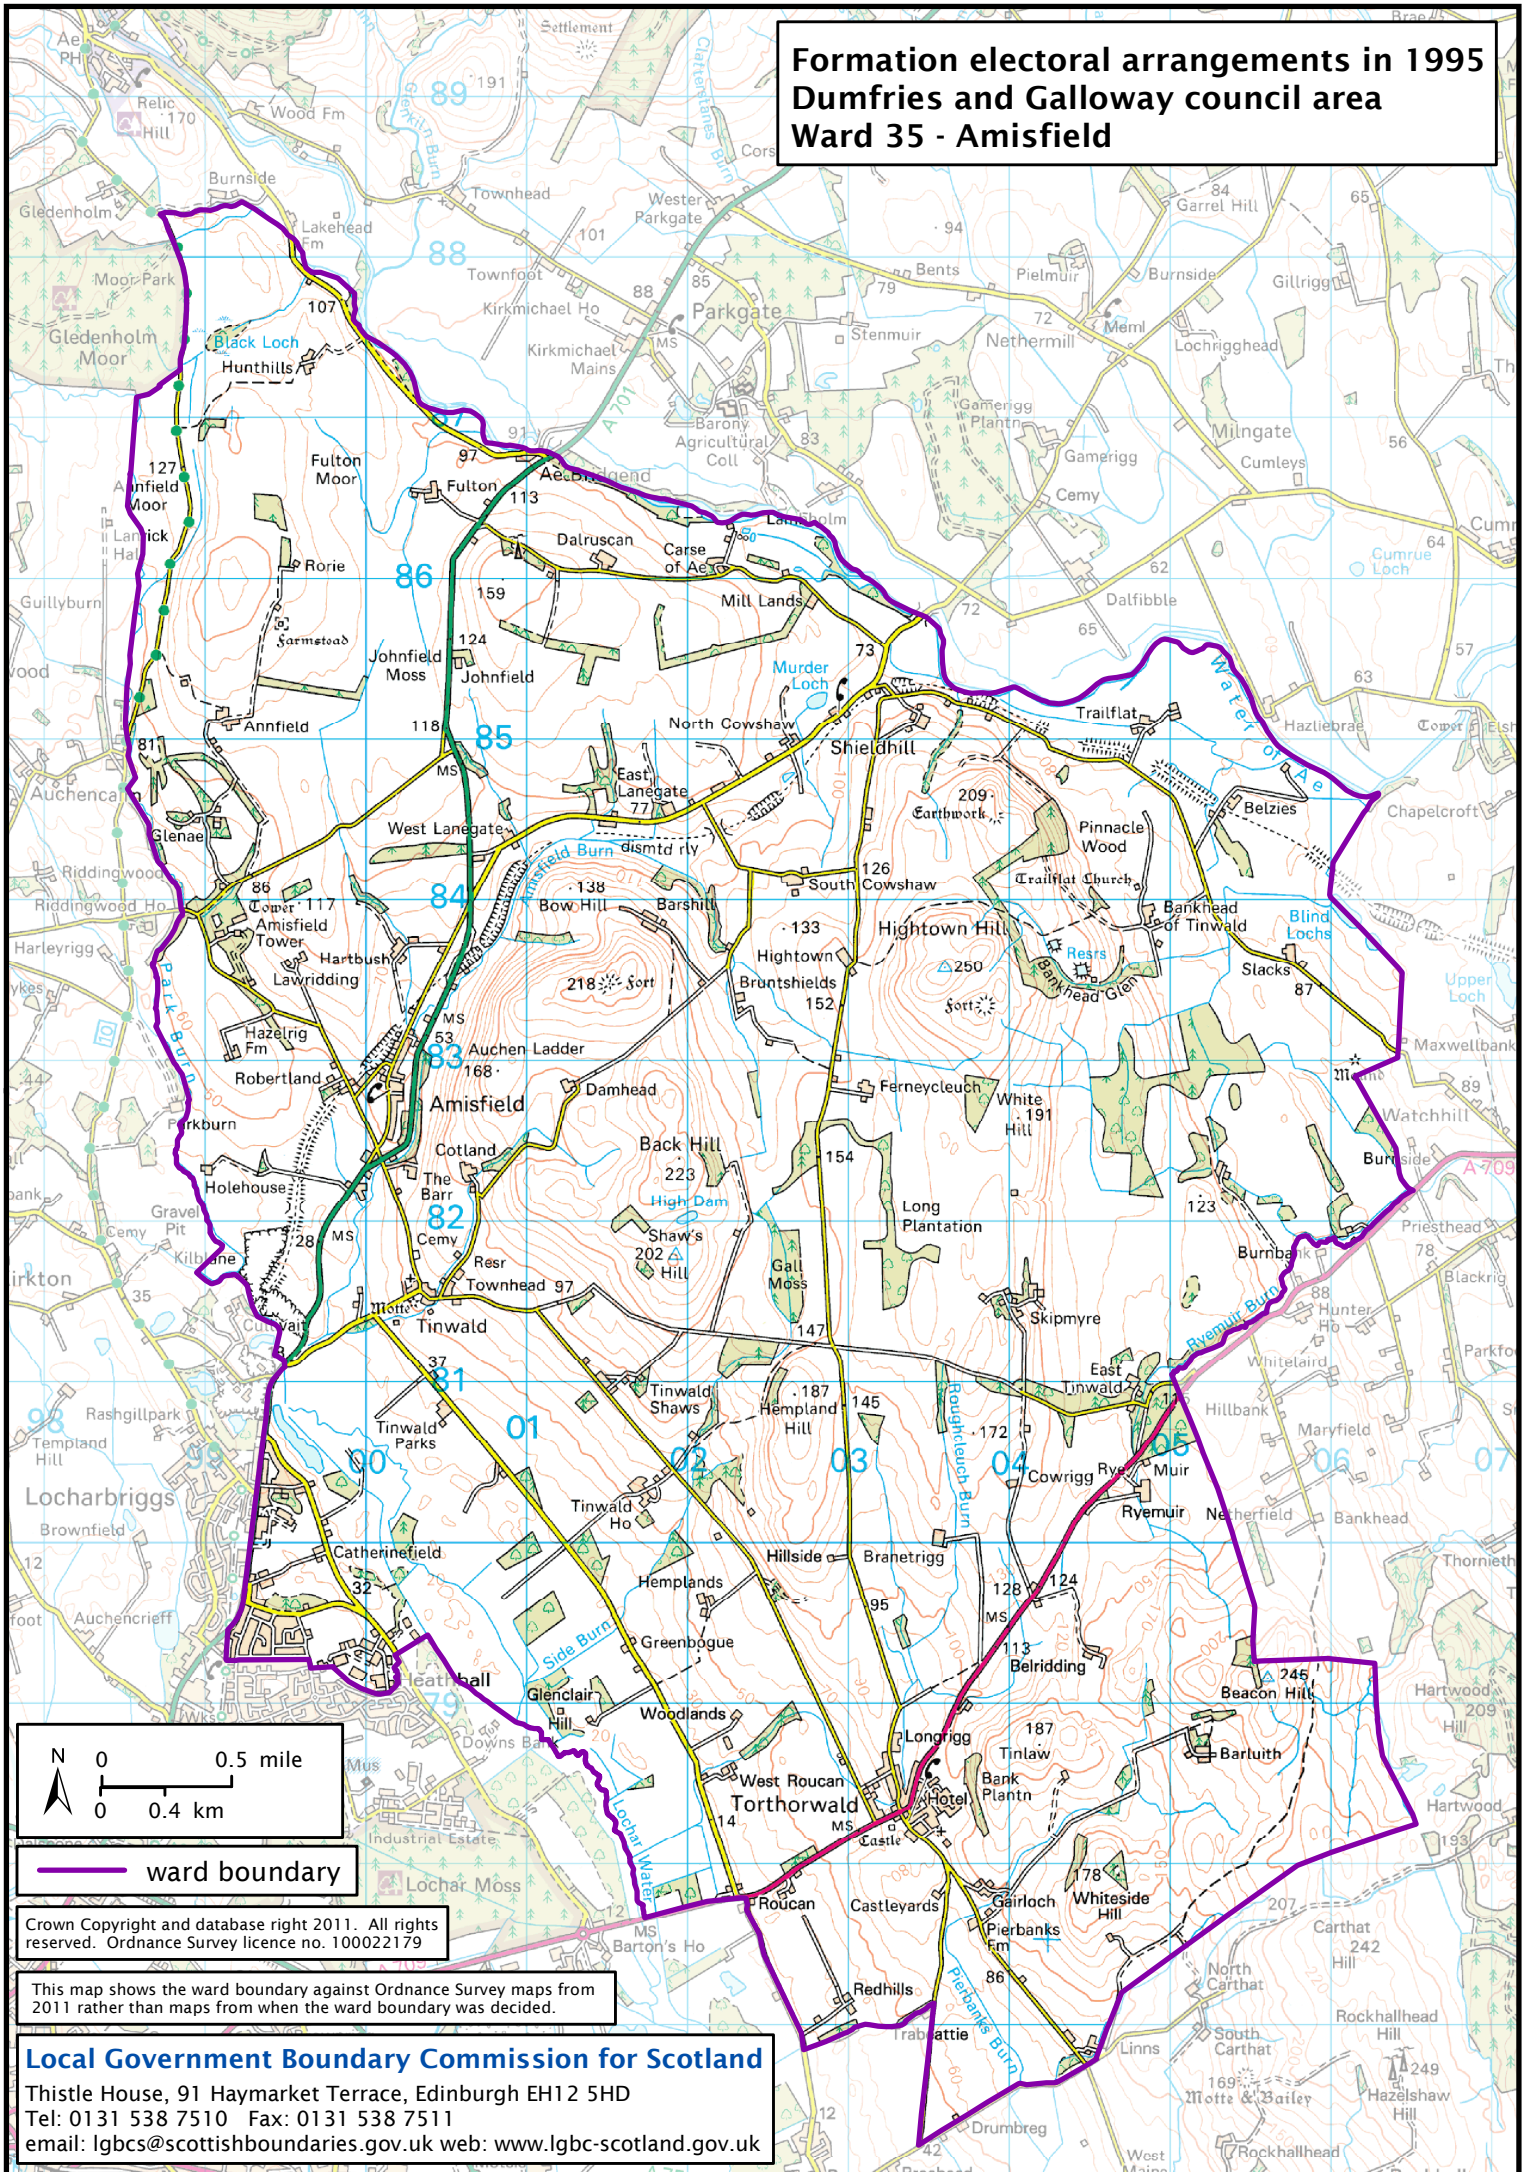

# Formation electoral arrangements in 1995 Dumfries and Galloway council area Ward 35 - Amisfield

— ward boundary

Crown Copyright and database right 2011. All rights reserved. Ordnance Survey licence no. 100022179

This map shows the ward boundary against Ordnance Survey maps from 2011 rather than maps from when the ward boundary was decided.