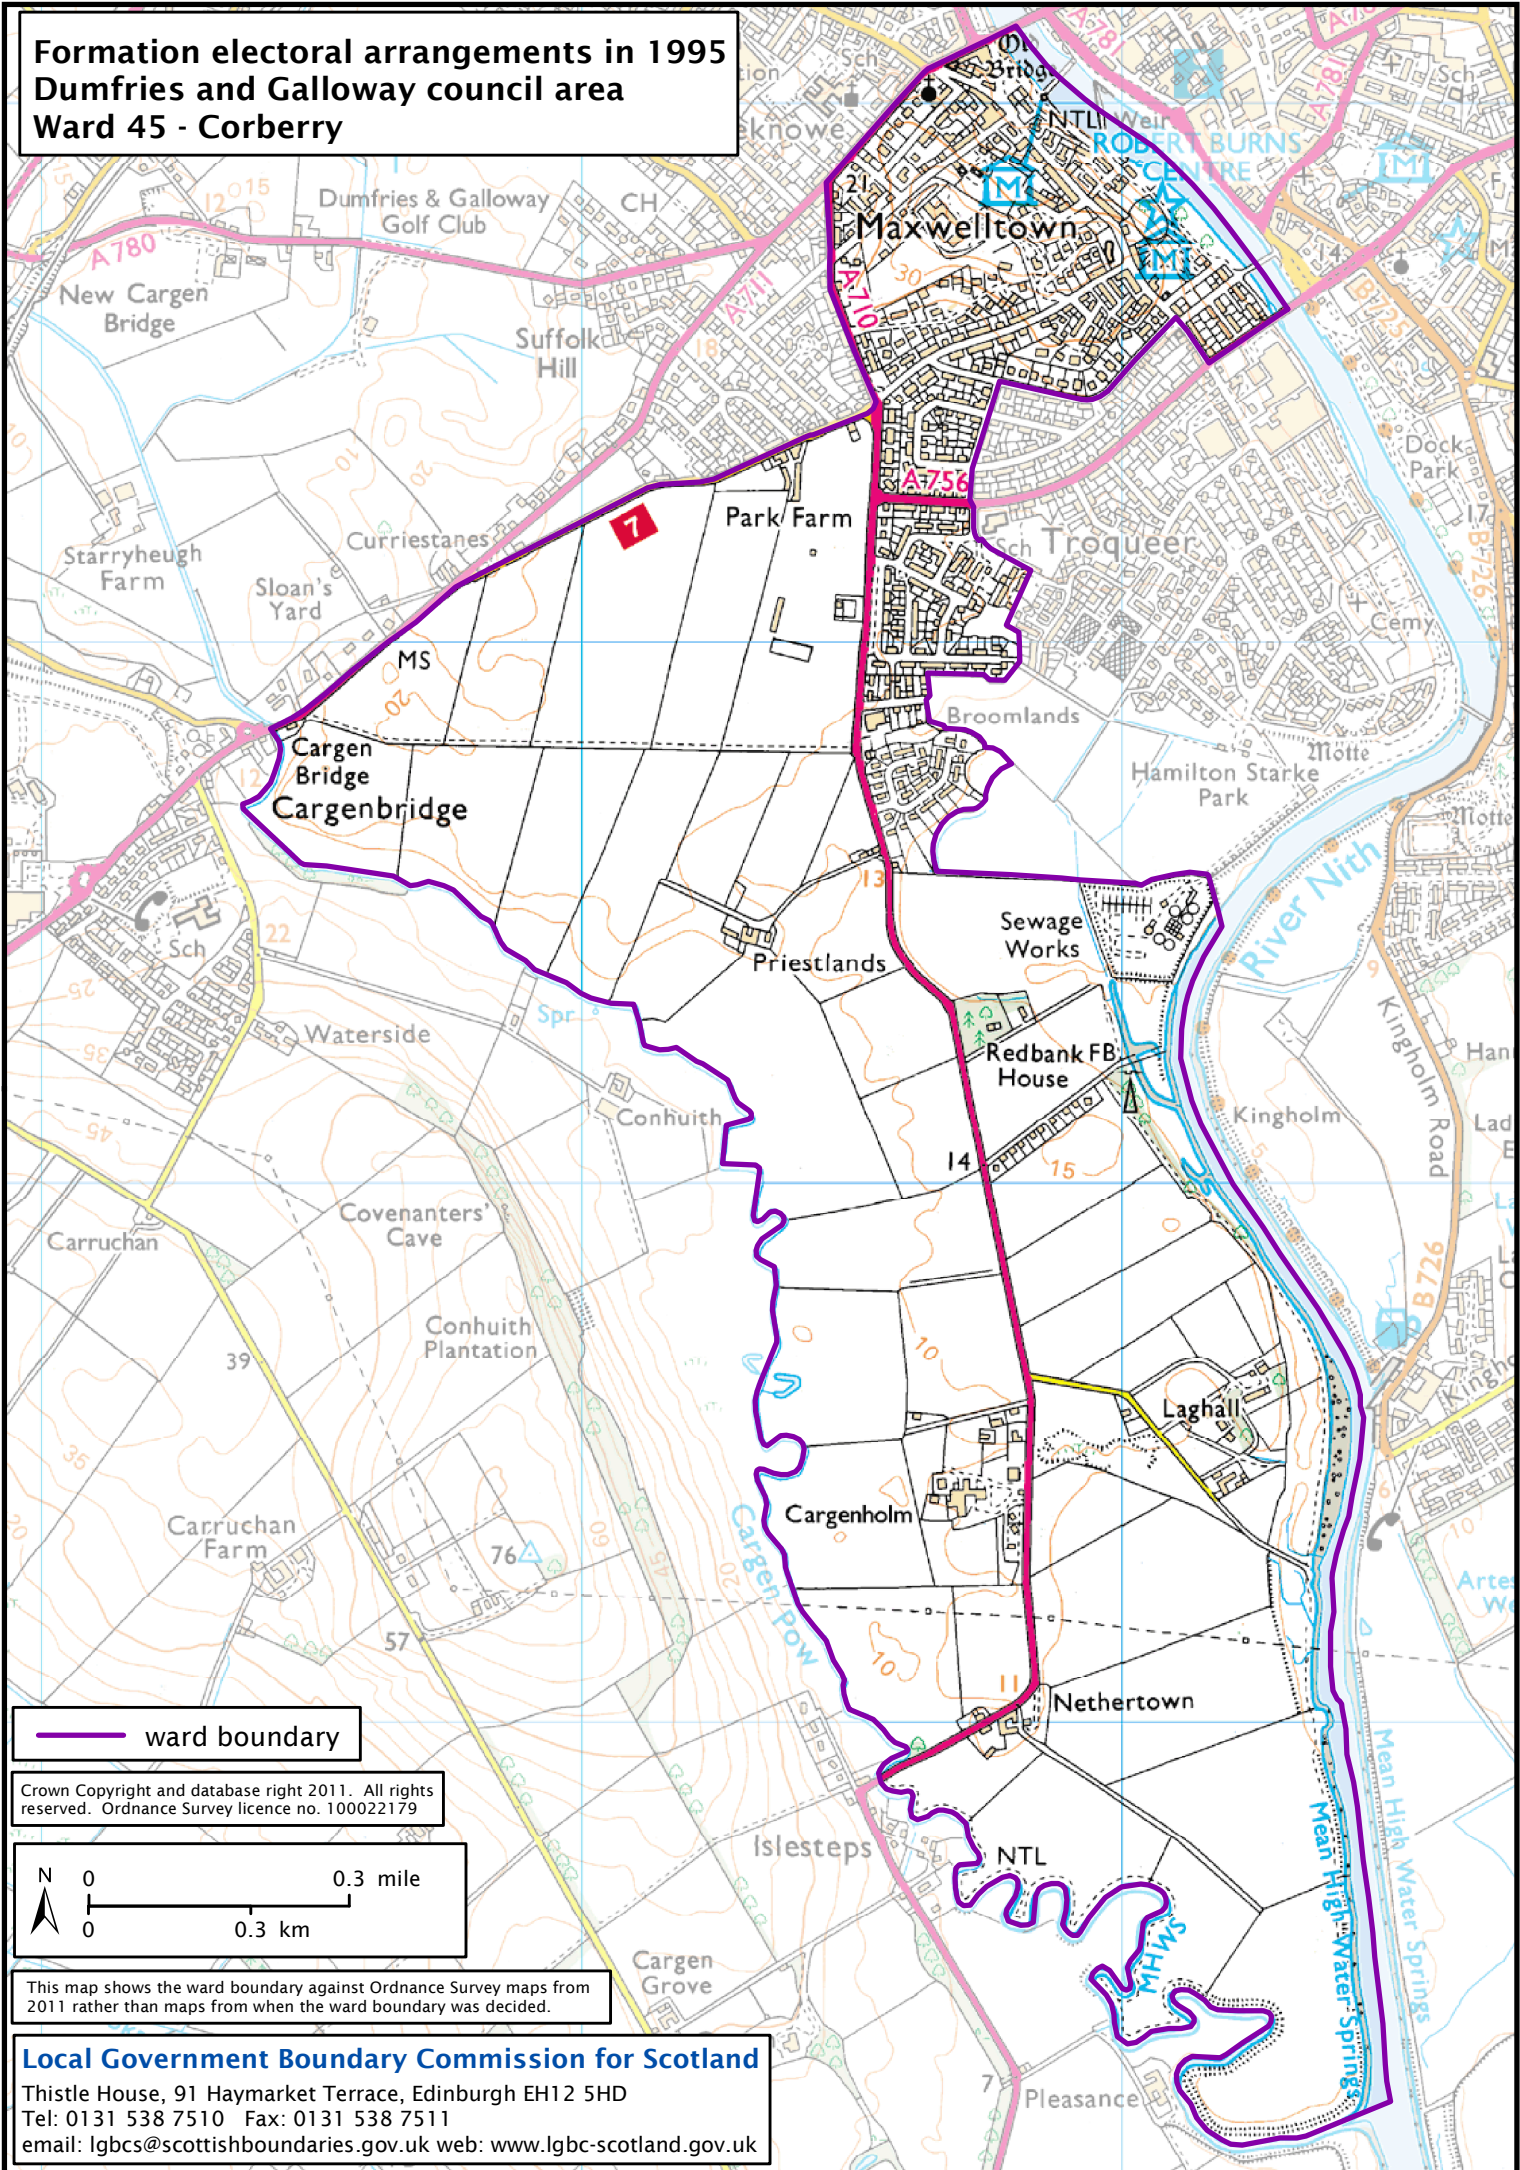

**Formation electoral arrangements in 1995
Dumfries and Galloway council area
Ward 45 - Corberry**

— ward boundary

Crown Copyright and database right 2011. All rights reserved. Ordnance Survey licence no. 100022179

This map shows the ward boundary against Ordnance Survey maps from 2011 rather than maps from when the ward boundary was decided.

Local Government Boundary Commission for Scotland
 Thistle House, 91 Haymarket Terrace, Edinburgh EH12 5HD
 Tel: 0131 538 7510 Fax: 0131 538 7511
 email: lgbc@scottishboundaries.gov.uk web: www.lgbc-scotland.gov.uk