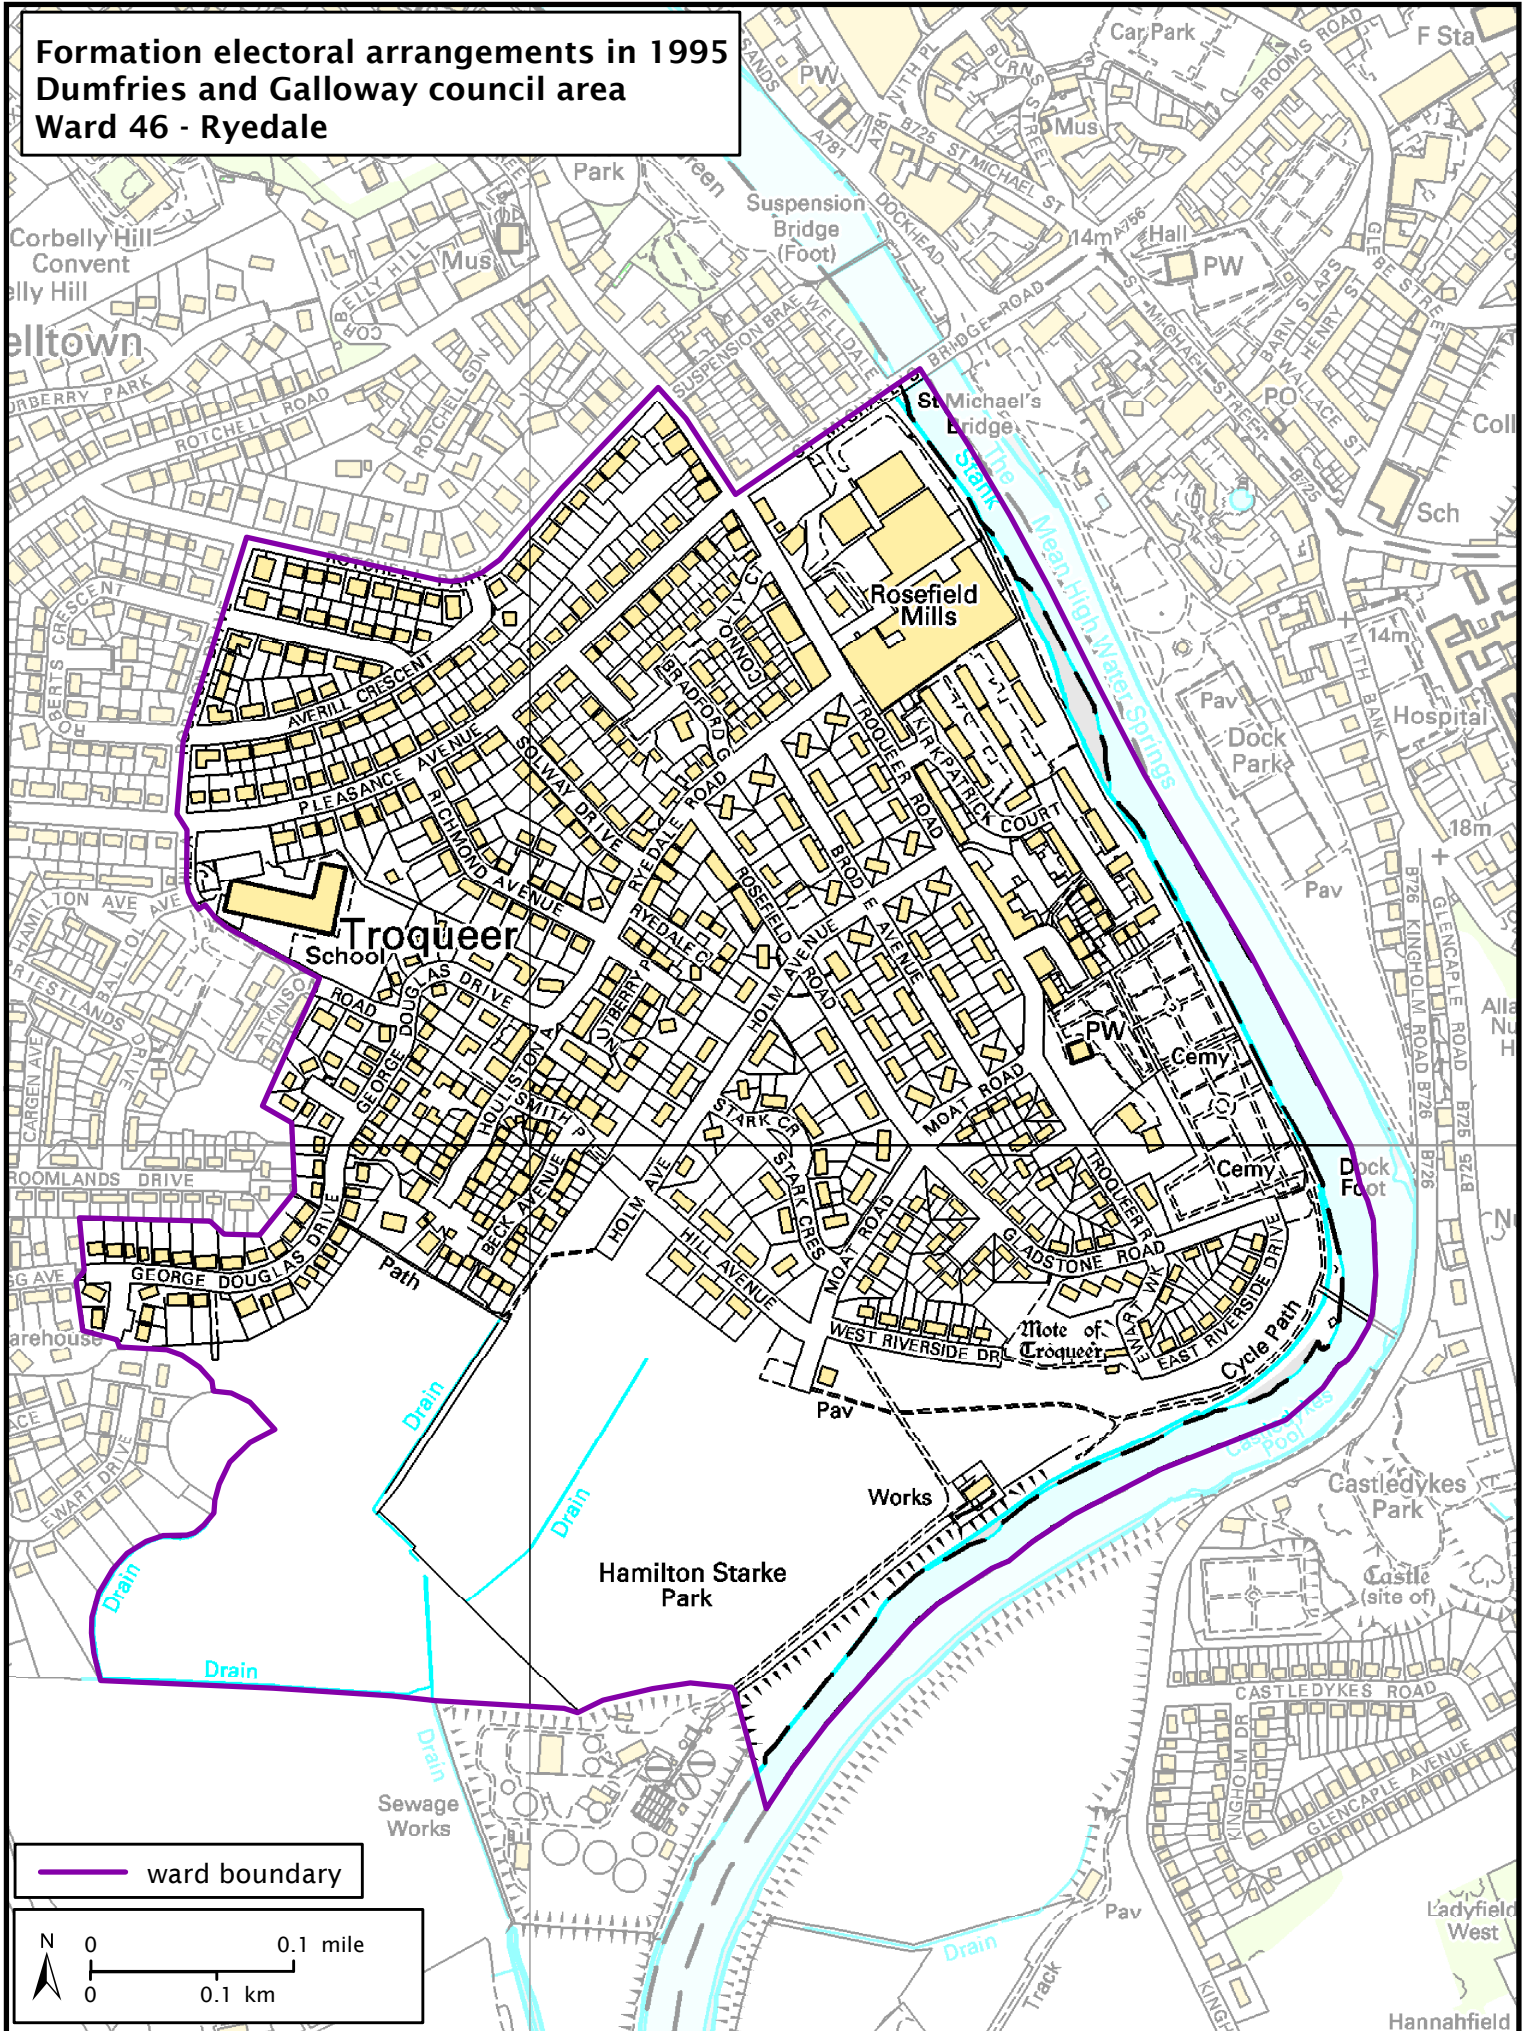

**Formation electoral arrangements in 1995
Dumfries and Galloway council area
Ward 46 - Ryedale**

Local Government Boundary Commission for Scotland

Thistle House, 91 Haymarket Terrace, Edinburgh EH12 5HD
Tel: 0131 538 7510 Fax: 0131 538 7511
email: lgbc@scottishboundaries.gov.uk web: www.lgbc-scotland.gov.uk

Crown Copyright and database right 2011. All rights reserved. Ordnance Survey licence no. 10002179

This map shows the ward boundary against Ordnance Survey maps from 2011 rather than maps from when the ward boundary was decided.