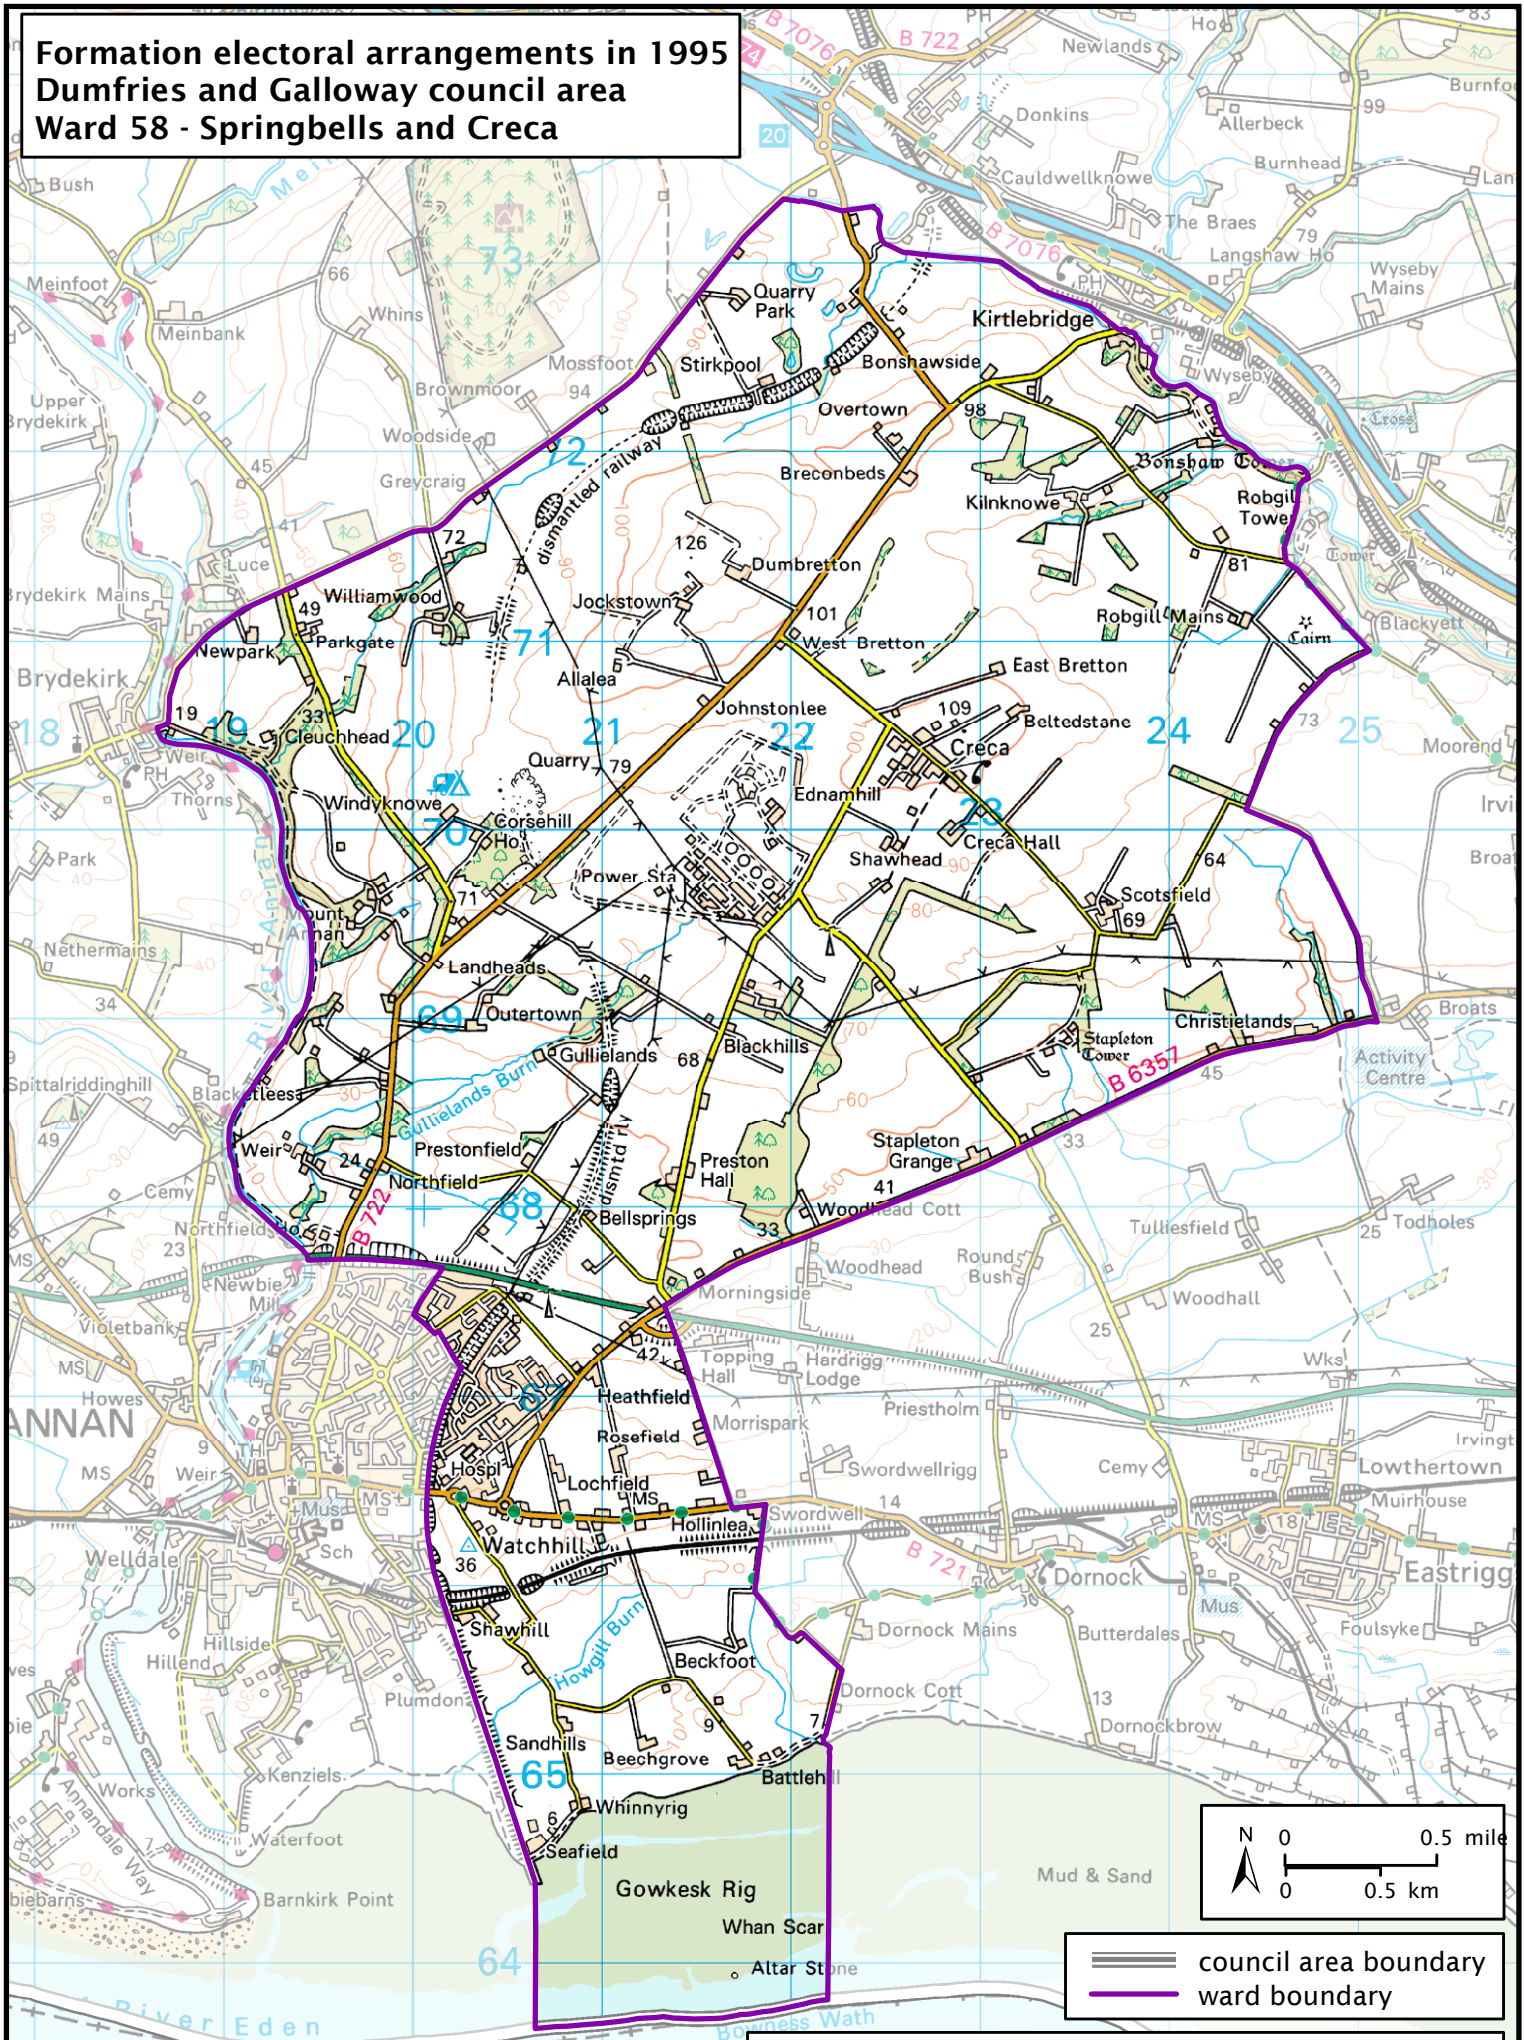

**Formation electoral arrangements in 1995
Dumfries and Galloway council area
Ward 58 - Springbells and Creca**

Crown Copyright and database right 2011. All rights reserved. Ordnance Survey licence no. 100022179

This map shows the ward boundary against Ordnance Survey maps from 2011 rather than maps from when the ward boundary was decided.

Local Government Boundary Commission for Scotland

Thistle House, 91 Haymarket Terrace, Edinburgh EH12 5HD