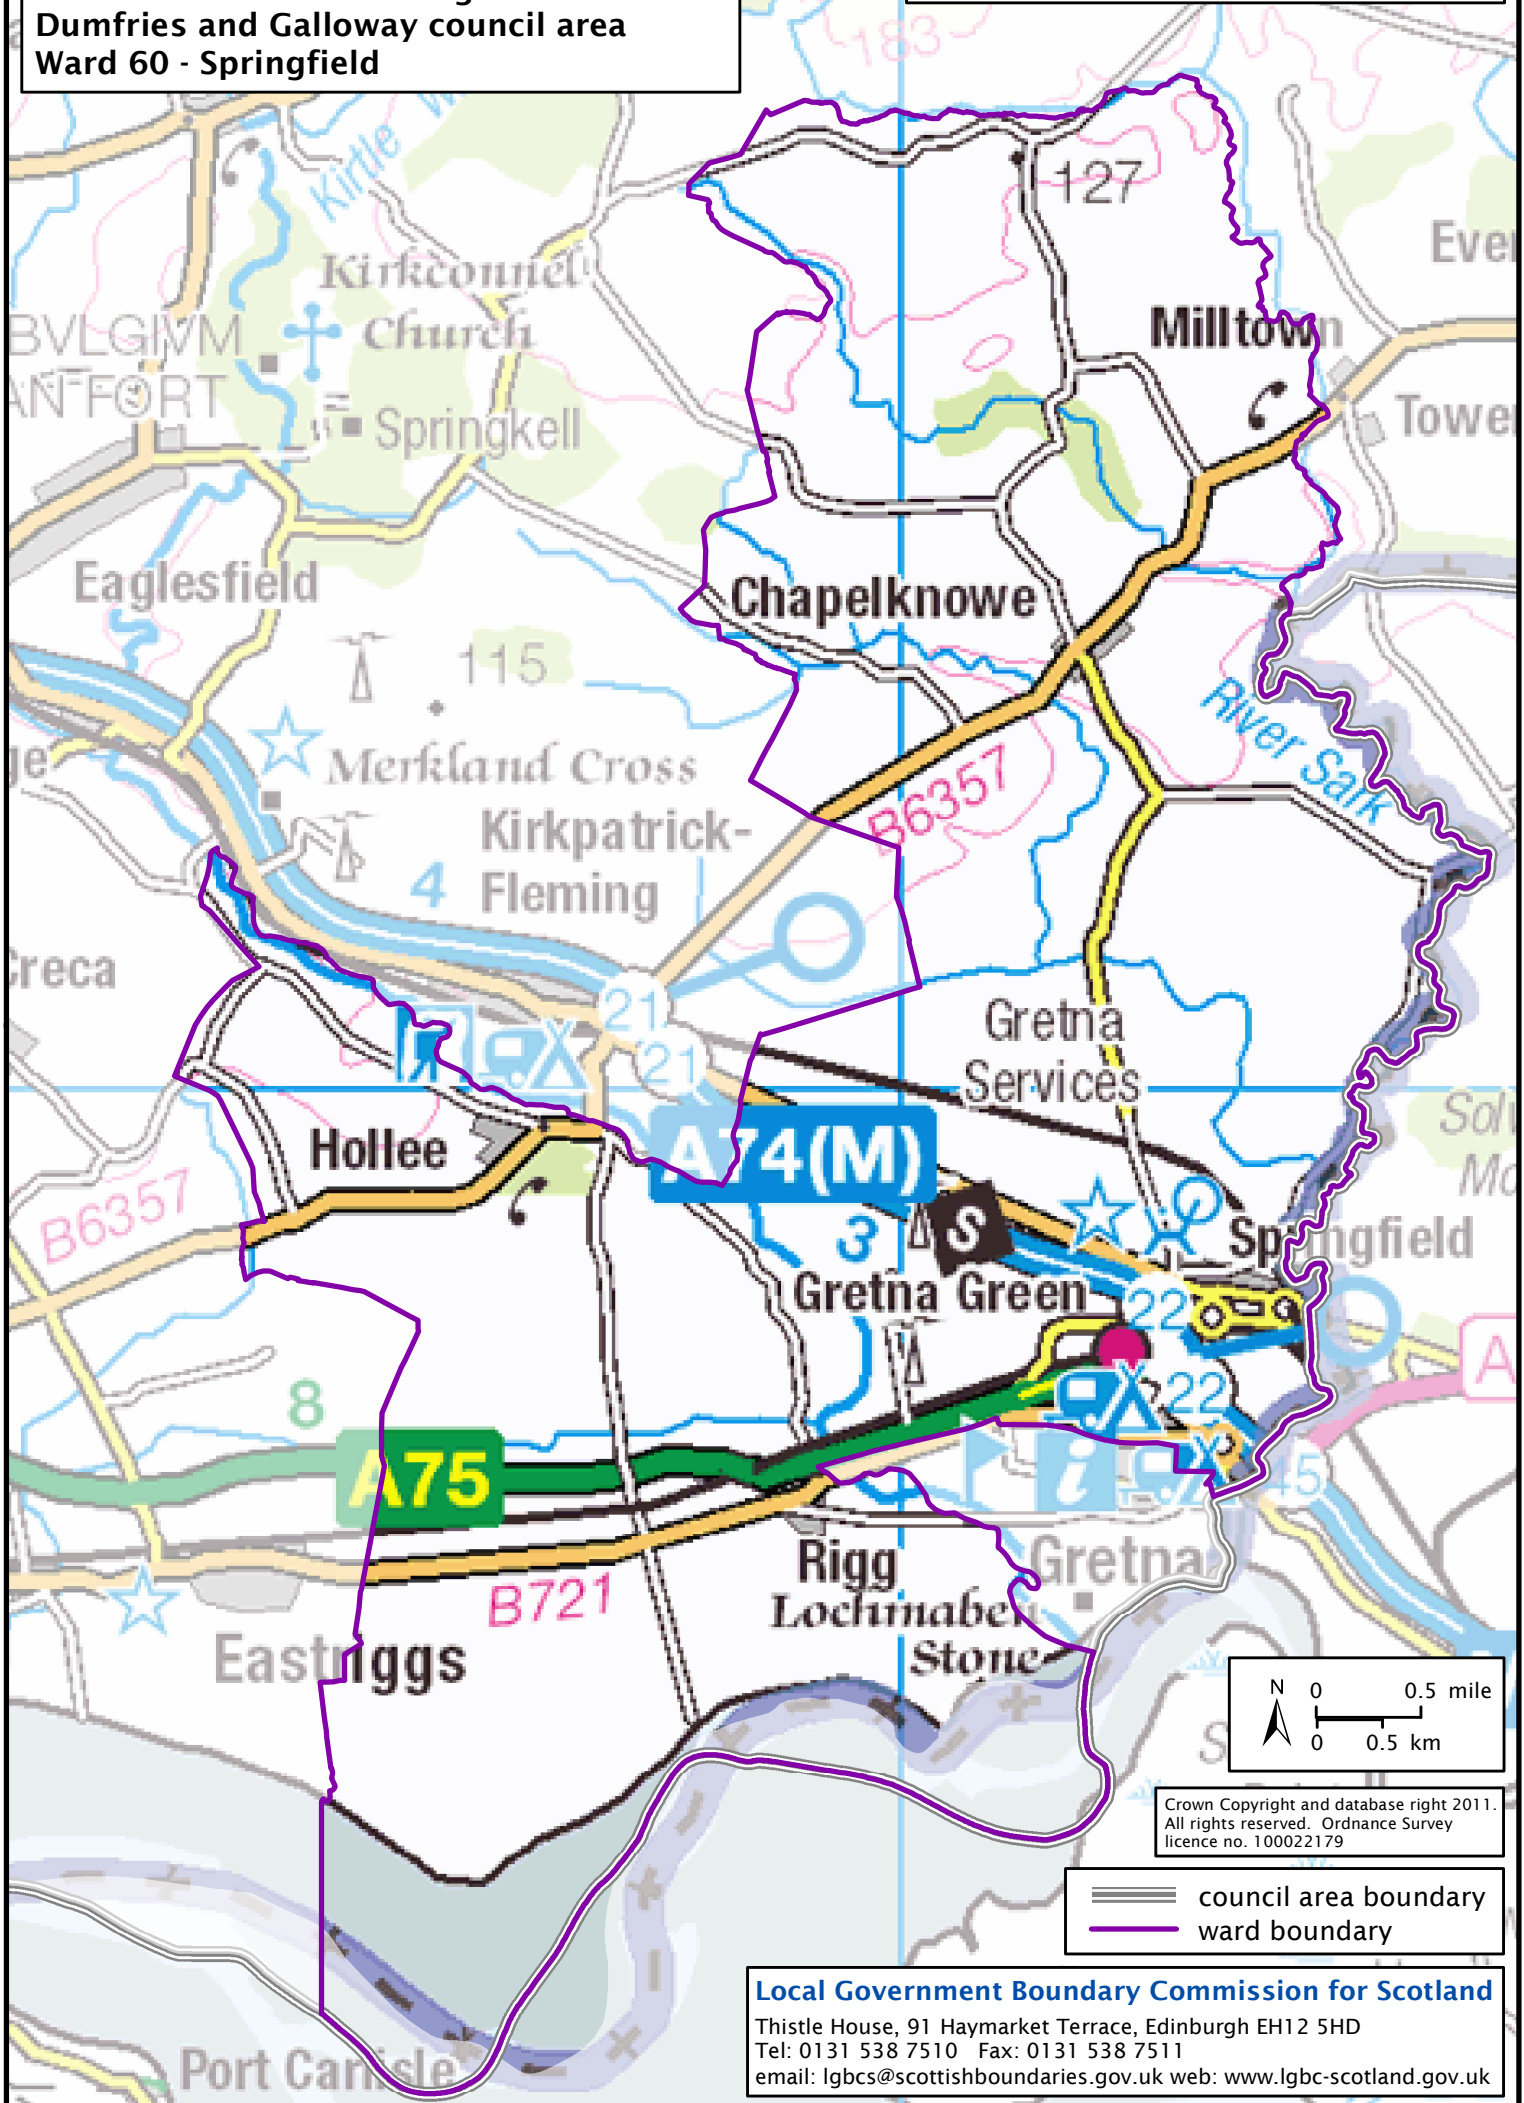

**Formation electoral arrangements in 1995  
Dumfries and Galloway council area  
Ward 60 - Springfield**

This map shows the ward boundary against Ordnance Survey maps from 2011 rather than maps from when the ward boundary was decided.

Crown Copyright and database right 2011.  
All rights reserved. Ordnance Survey  
licence no. 100022179

— council area boundary  
— ward boundary

**Local Government Boundary Commission for Scotland**

Thistle House, 91 Haymarket Terrace, Edinburgh EH12 5HD  
Tel: 0131 538 7510 Fax: 0131 538 7511  
email: lgbc@scottishboundaries.gov.uk web: www.lgbc-scotland.gov.uk