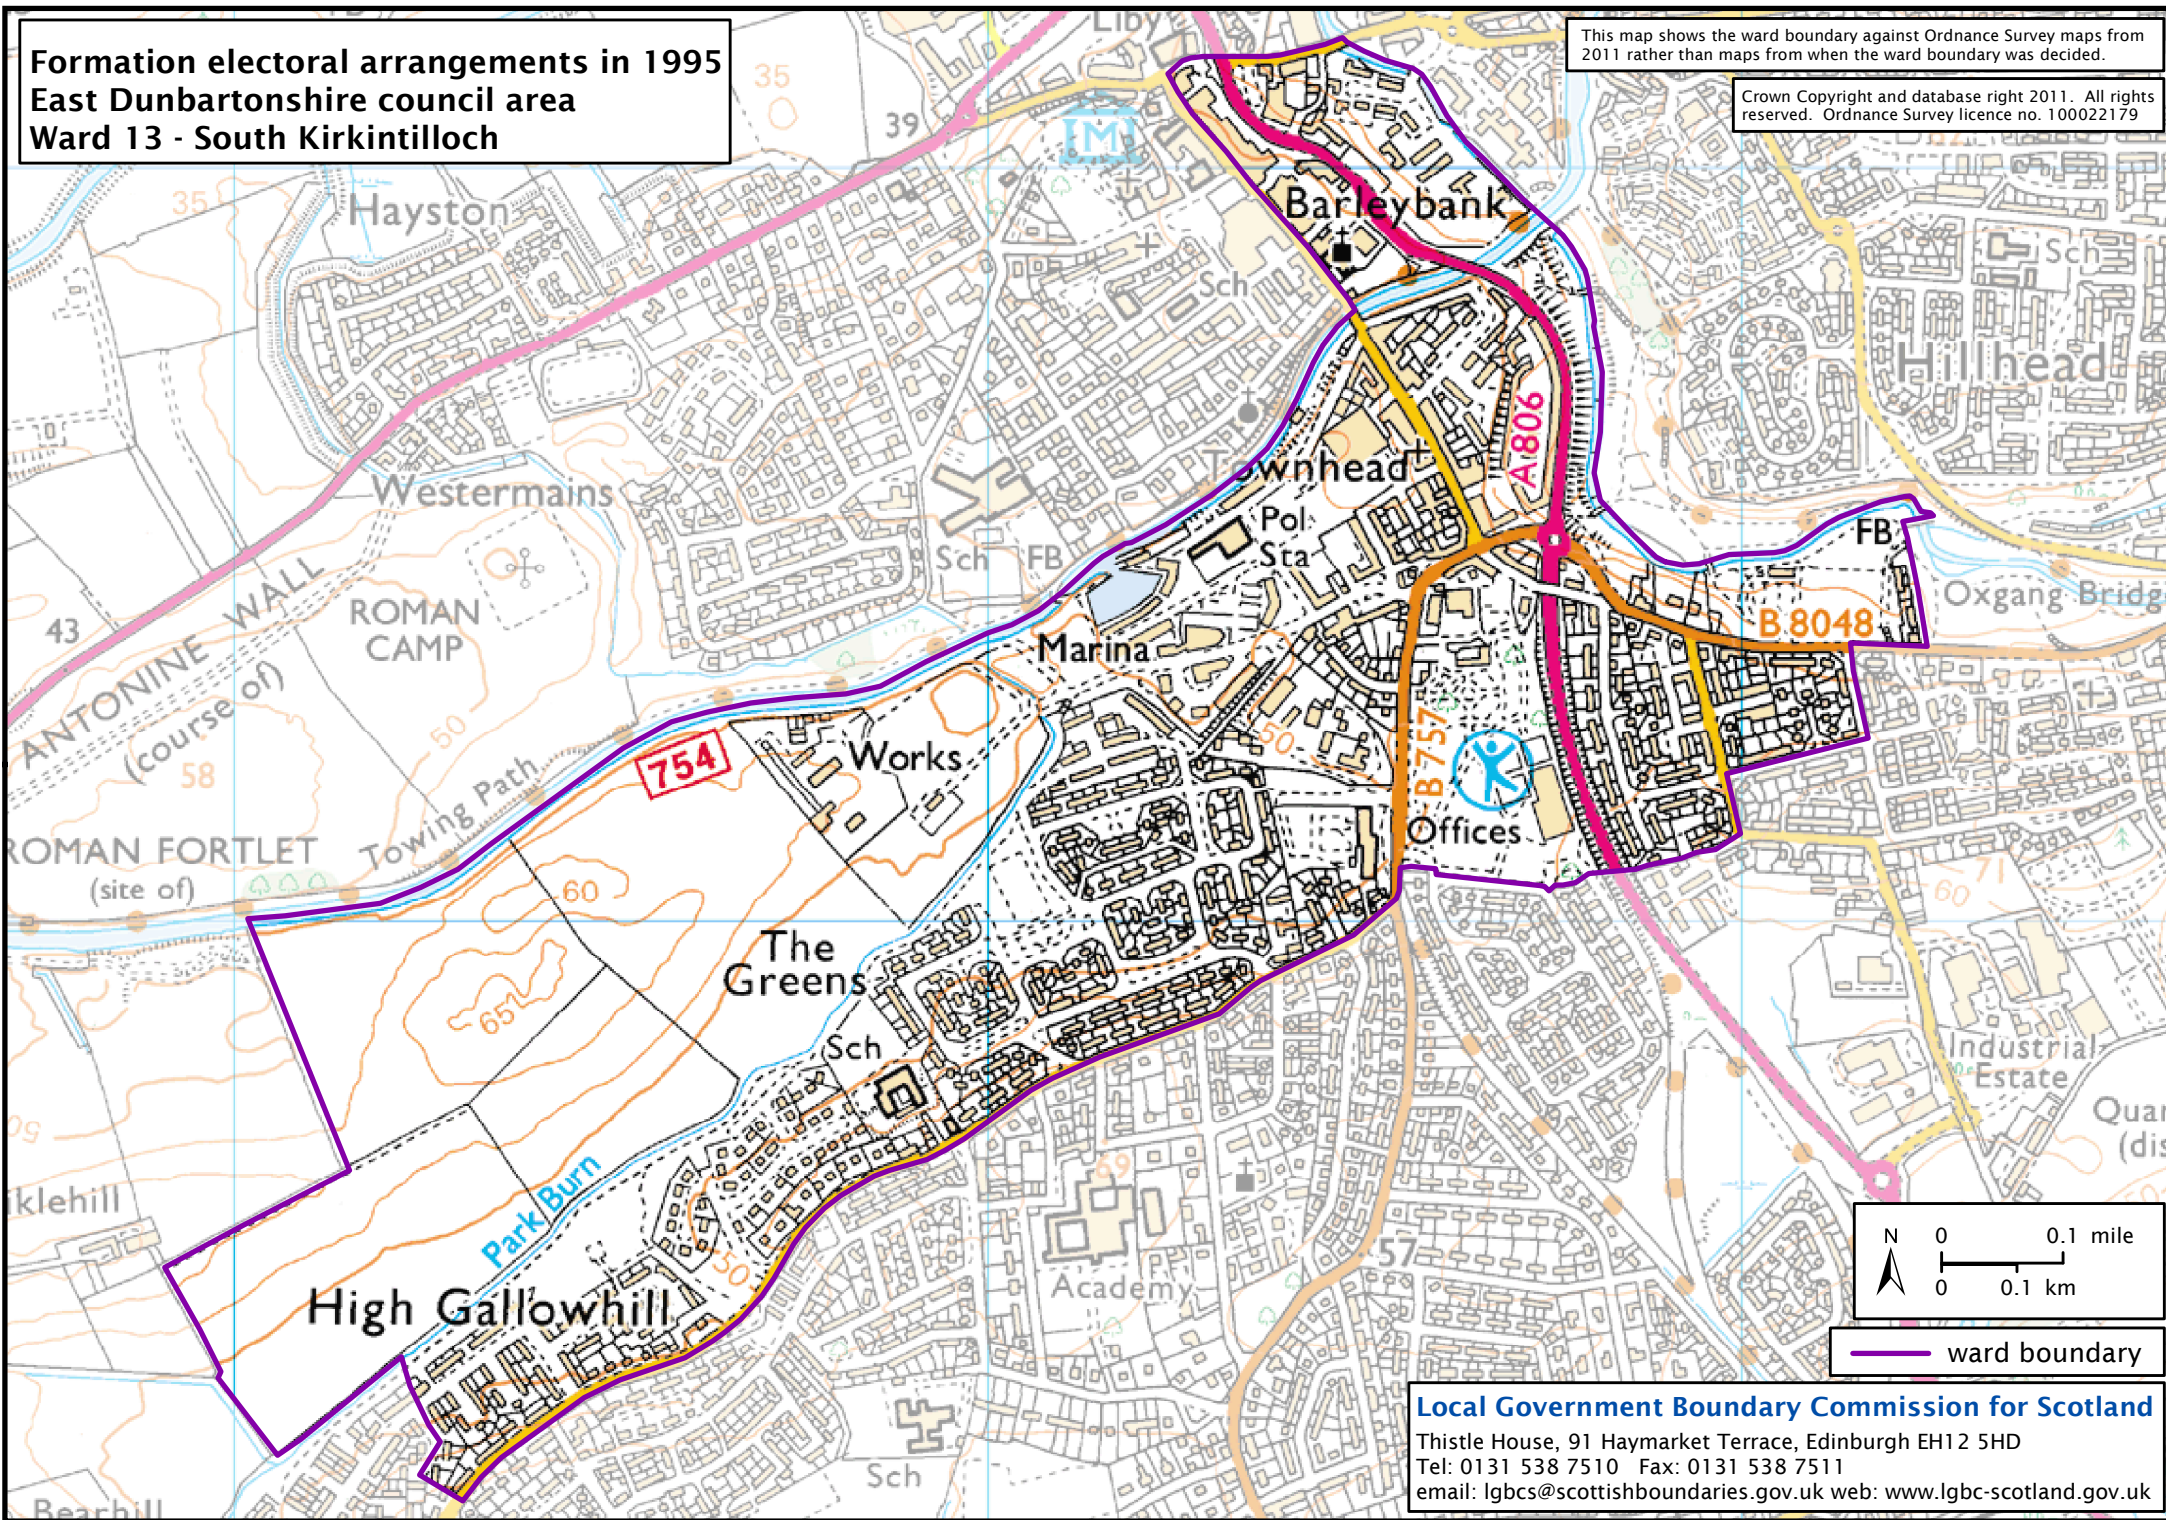

**Formation electoral arrangements in 1995
East Dunbartonshire council area
Ward 13 - South Kirkintilloch**

This map shows the ward boundary against Ordnance Survey maps from 2011 rather than maps from when the ward boundary was decided.

Crown Copyright and database right 2011. All rights reserved. Ordnance Survey licence no. 100022179

Local Government Boundary Commission for Scotland

Thistle House, 91 Haymarket Terrace, Edinburgh EH12 5HD
Tel: 0131 538 7510 Fax: 0131 538 7511
email: lgbcscottishboundaries.gov.uk web: www.lgbc-scotland.gov.uk