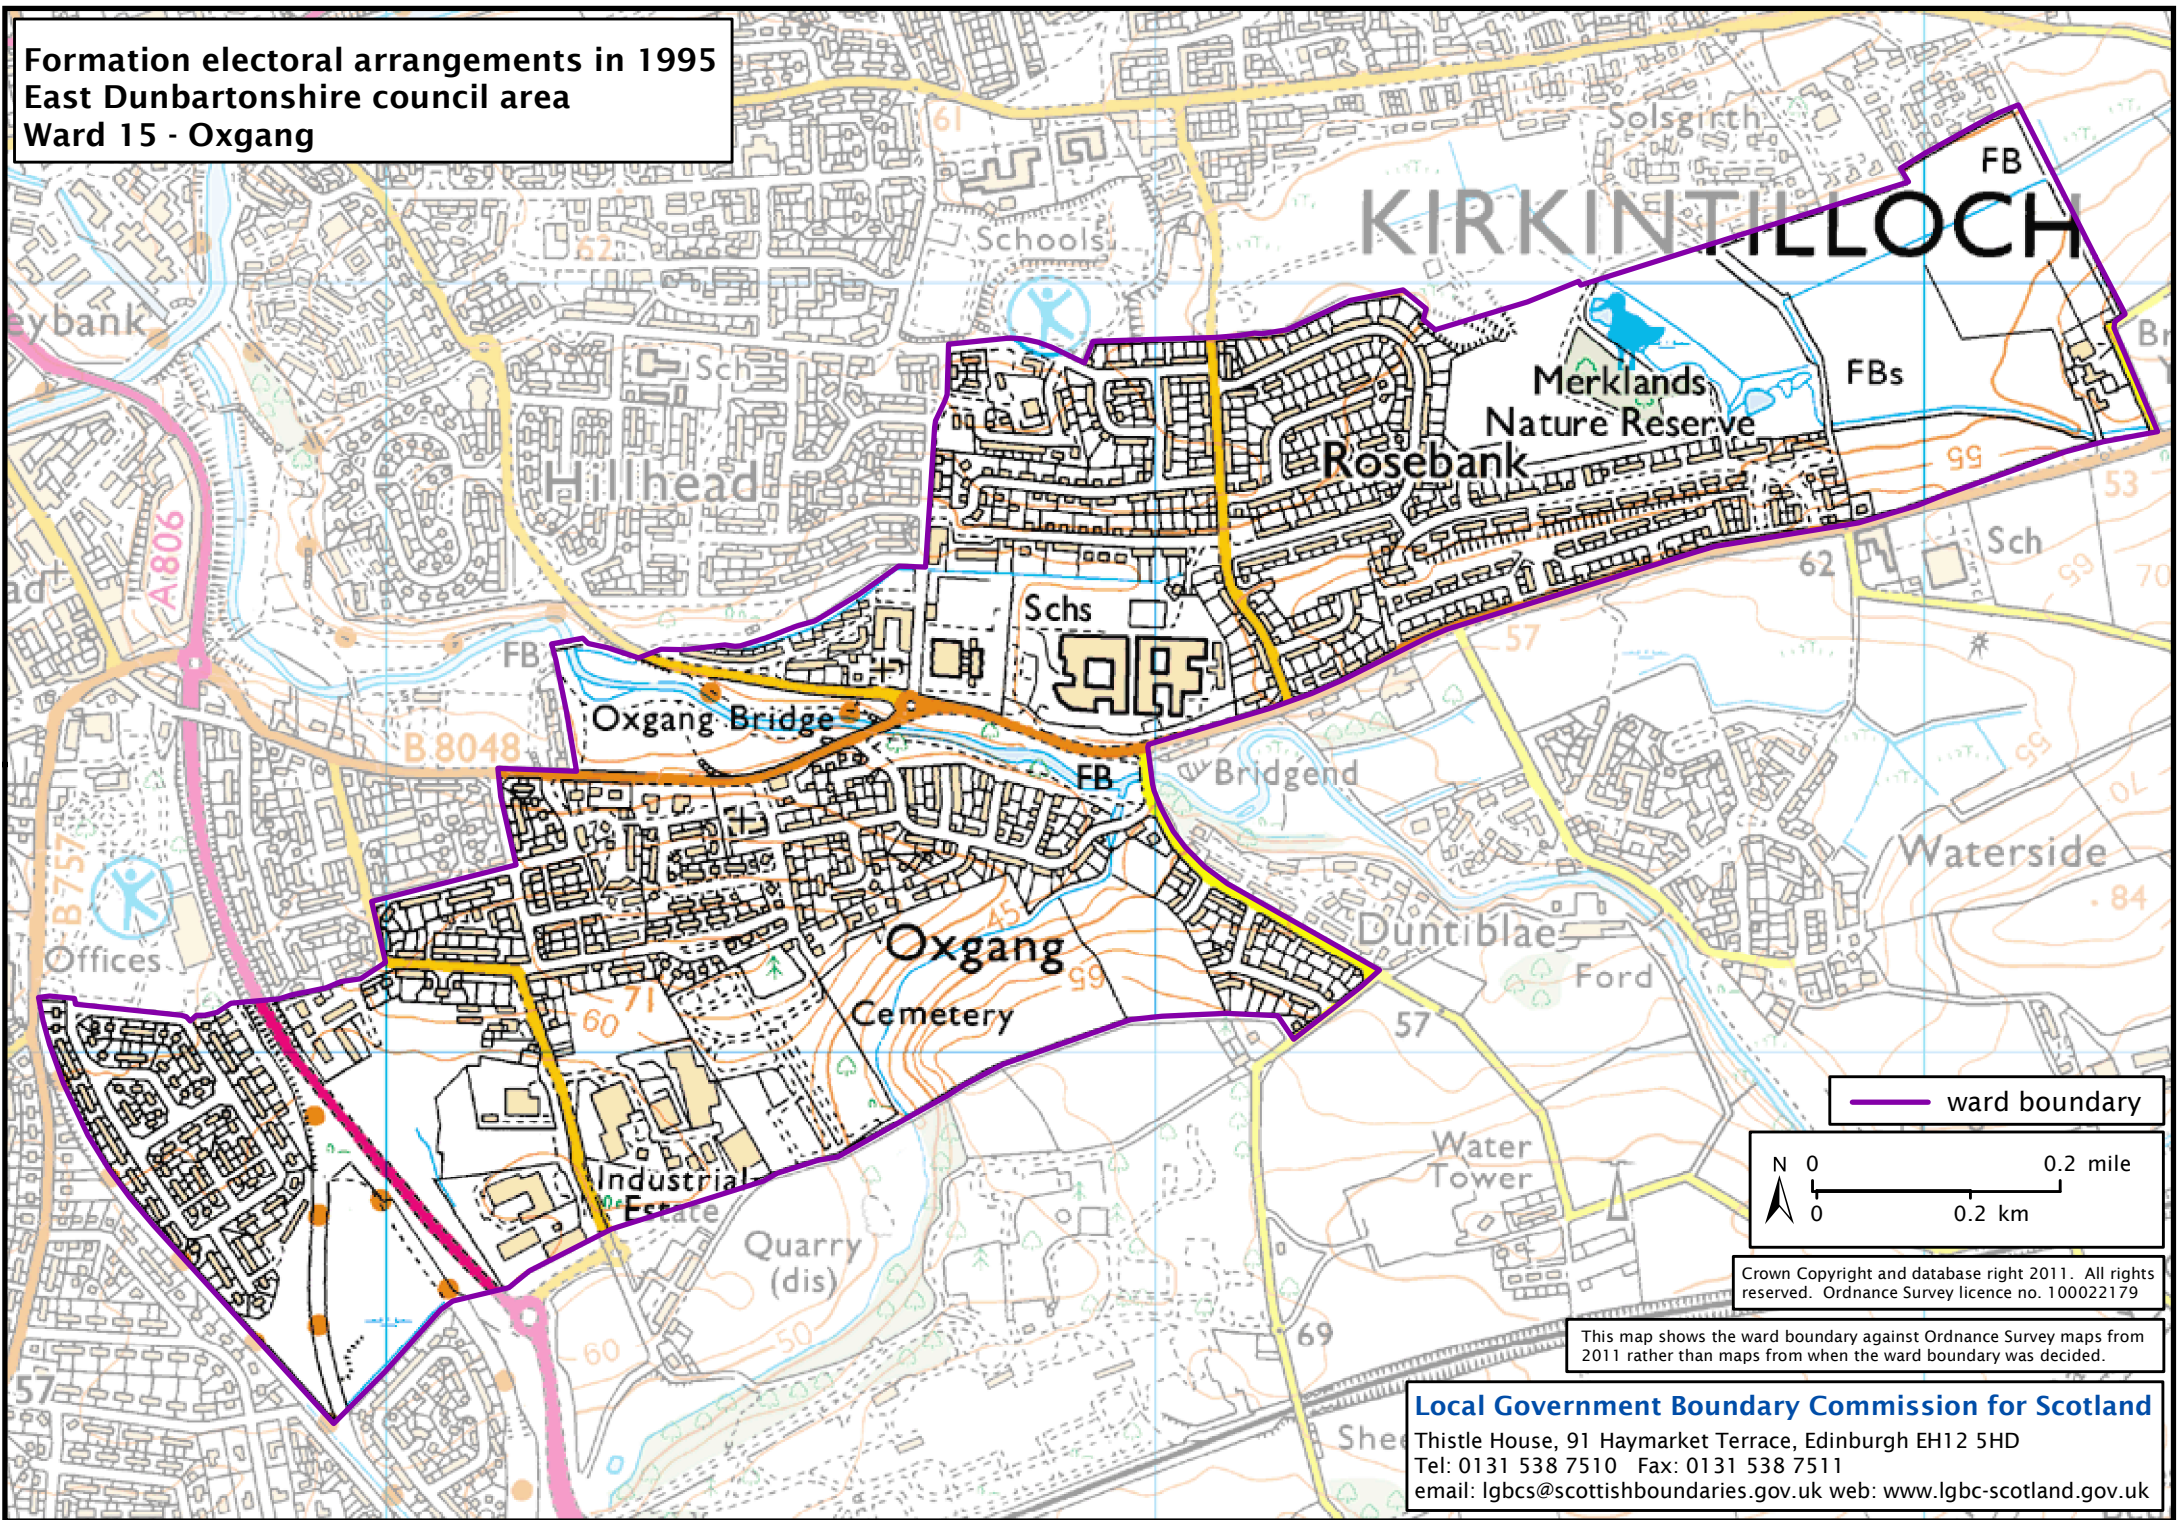

Formation electoral arrangements in 1995
East Dunbartonshire council area
Ward 15 - Oxgang

KIRKINTILLOCH

— ward boundary

Crown Copyright and database right 2011. All rights reserved. Ordnance Survey licence no. 100022179

This map shows the ward boundary against Ordnance Survey maps from 2011 rather than maps from when the ward boundary was decided.

Local Government Boundary Commission for Scotland

Thistle House, 91 Haymarket Terrace, Edinburgh EH12 5HD
Tel: 0131 538 7510 Fax: 0131 538 7511
email: lgbc@scottishboundaries.gov.uk web: www.lgbc-scotland.gov.uk