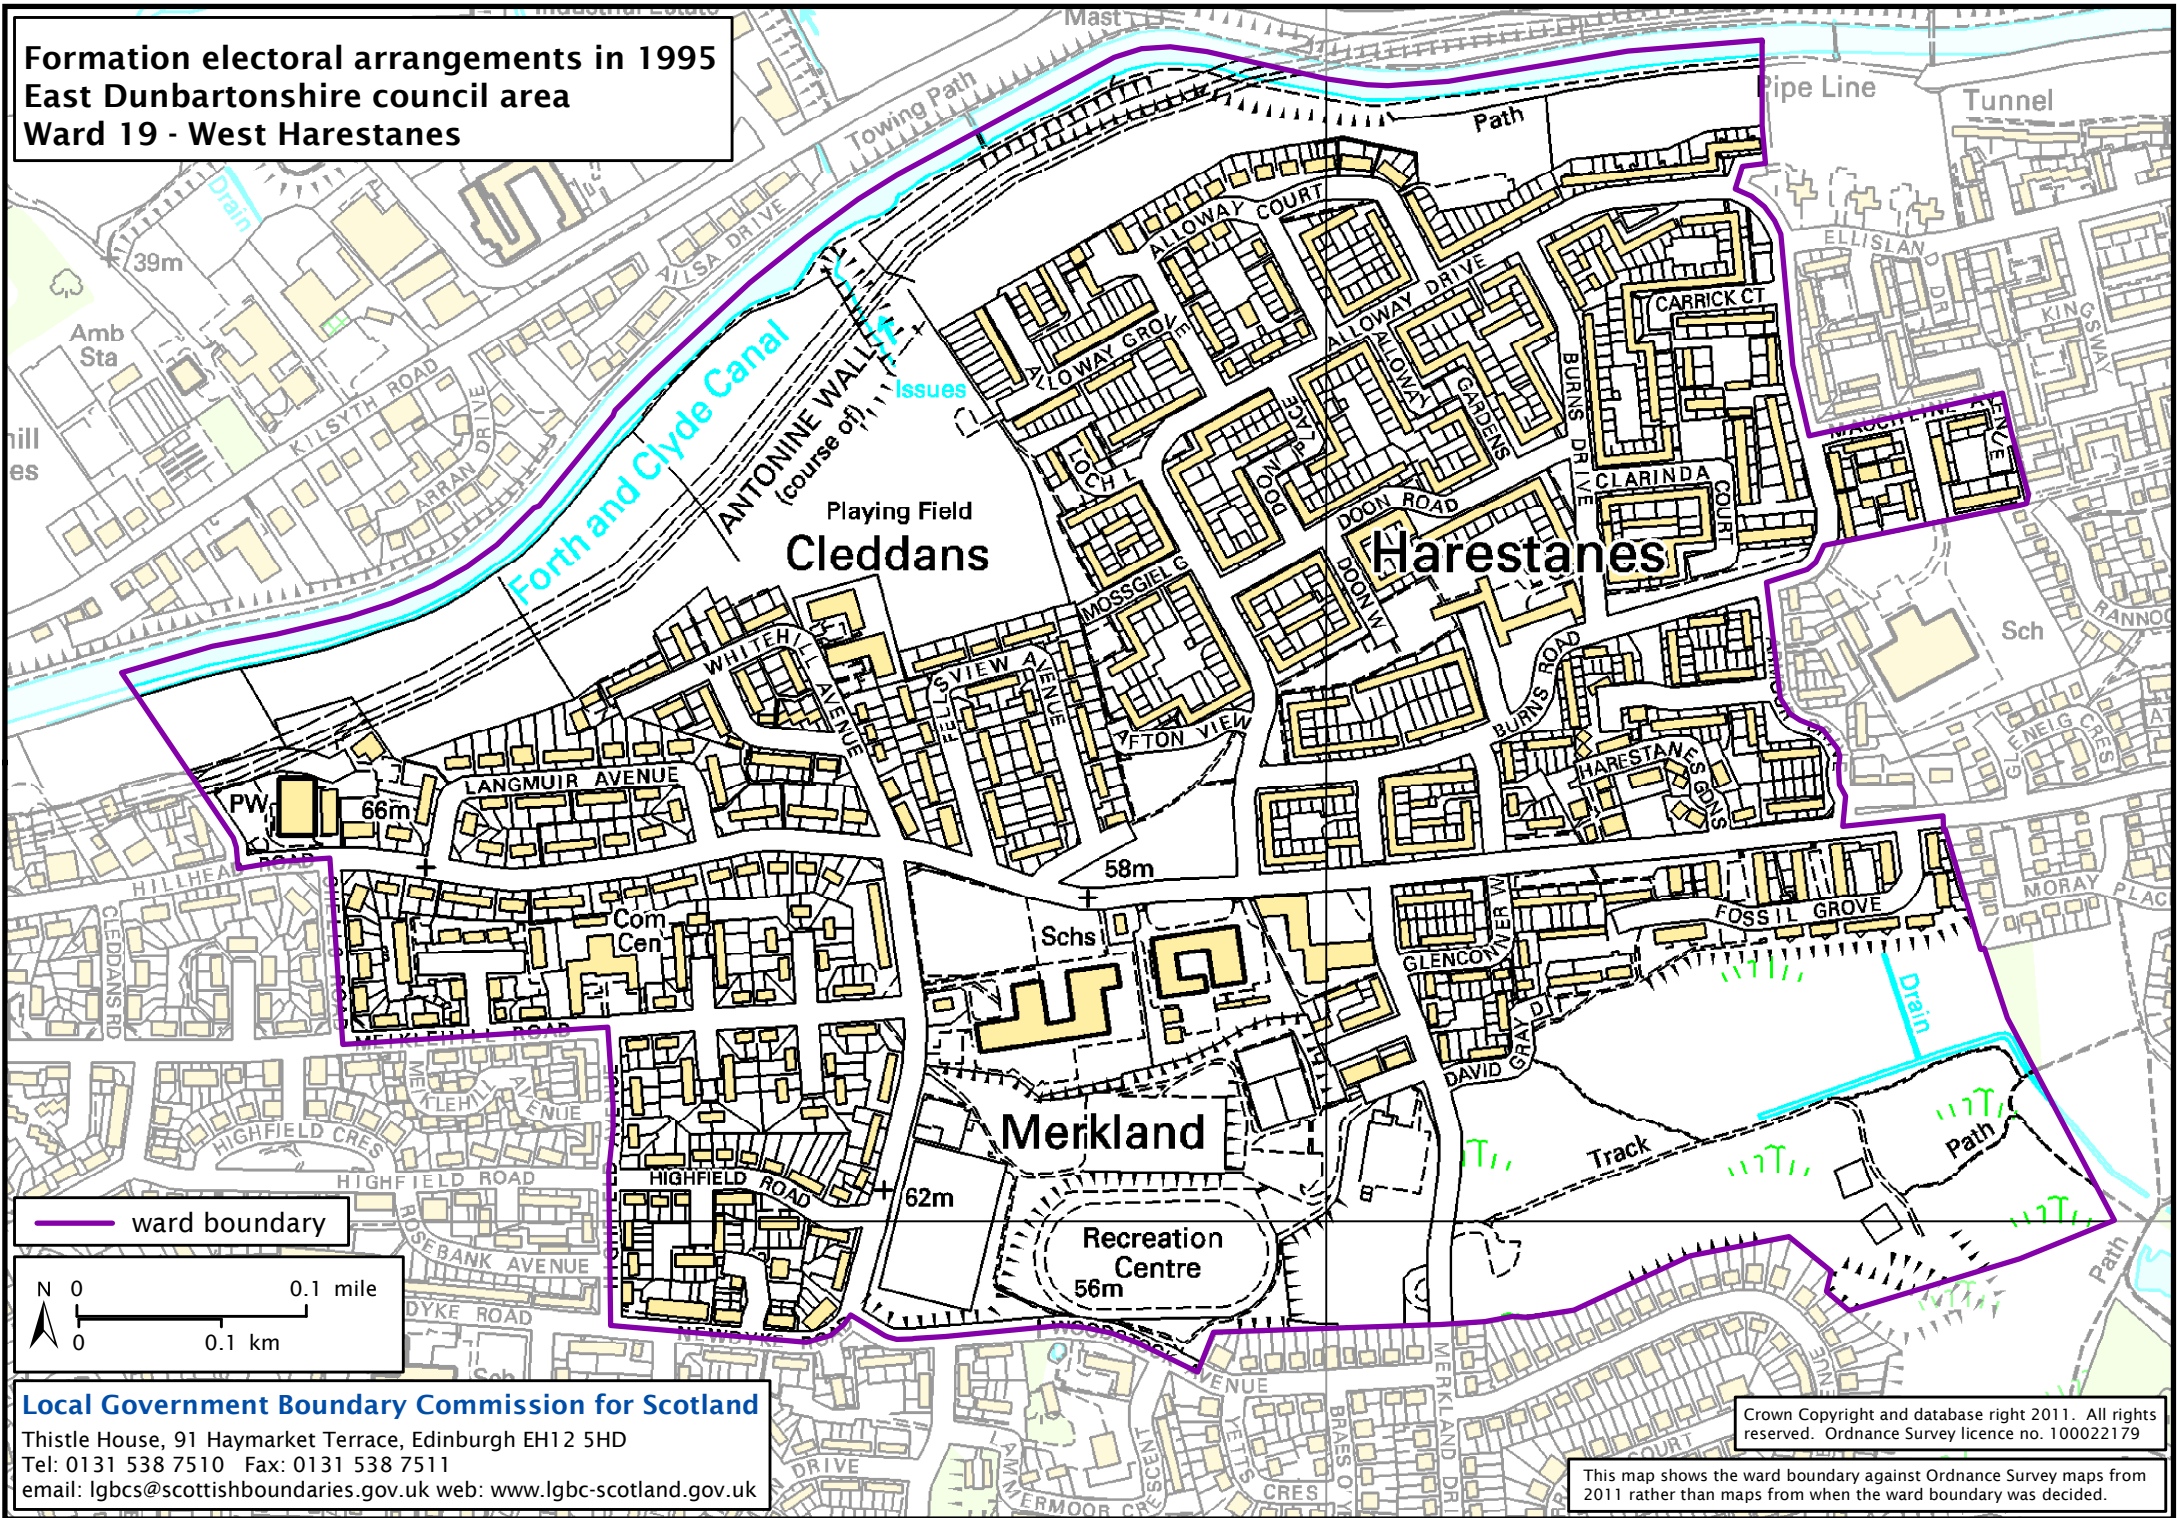

**Formation electoral arrangements in 1995
East Dunbartonshire council area
Ward 19 - West Harestanes**

Local Government Boundary Commission for Scotland

Thistle House, 91 Haymarket Terrace, Edinburgh EH12 5HD
 Tel: 0131 538 7510 Fax: 0131 538 7511
 email: lgbcscottishboundaries.gov.uk web: www.lgbc-scotland.gov.uk

Crown Copyright and database right 2011. All rights reserved. Ordnance Survey licence no. 100022179

This map shows the ward boundary against Ordnance Survey maps from 2011 rather than maps from when the ward boundary was decided.