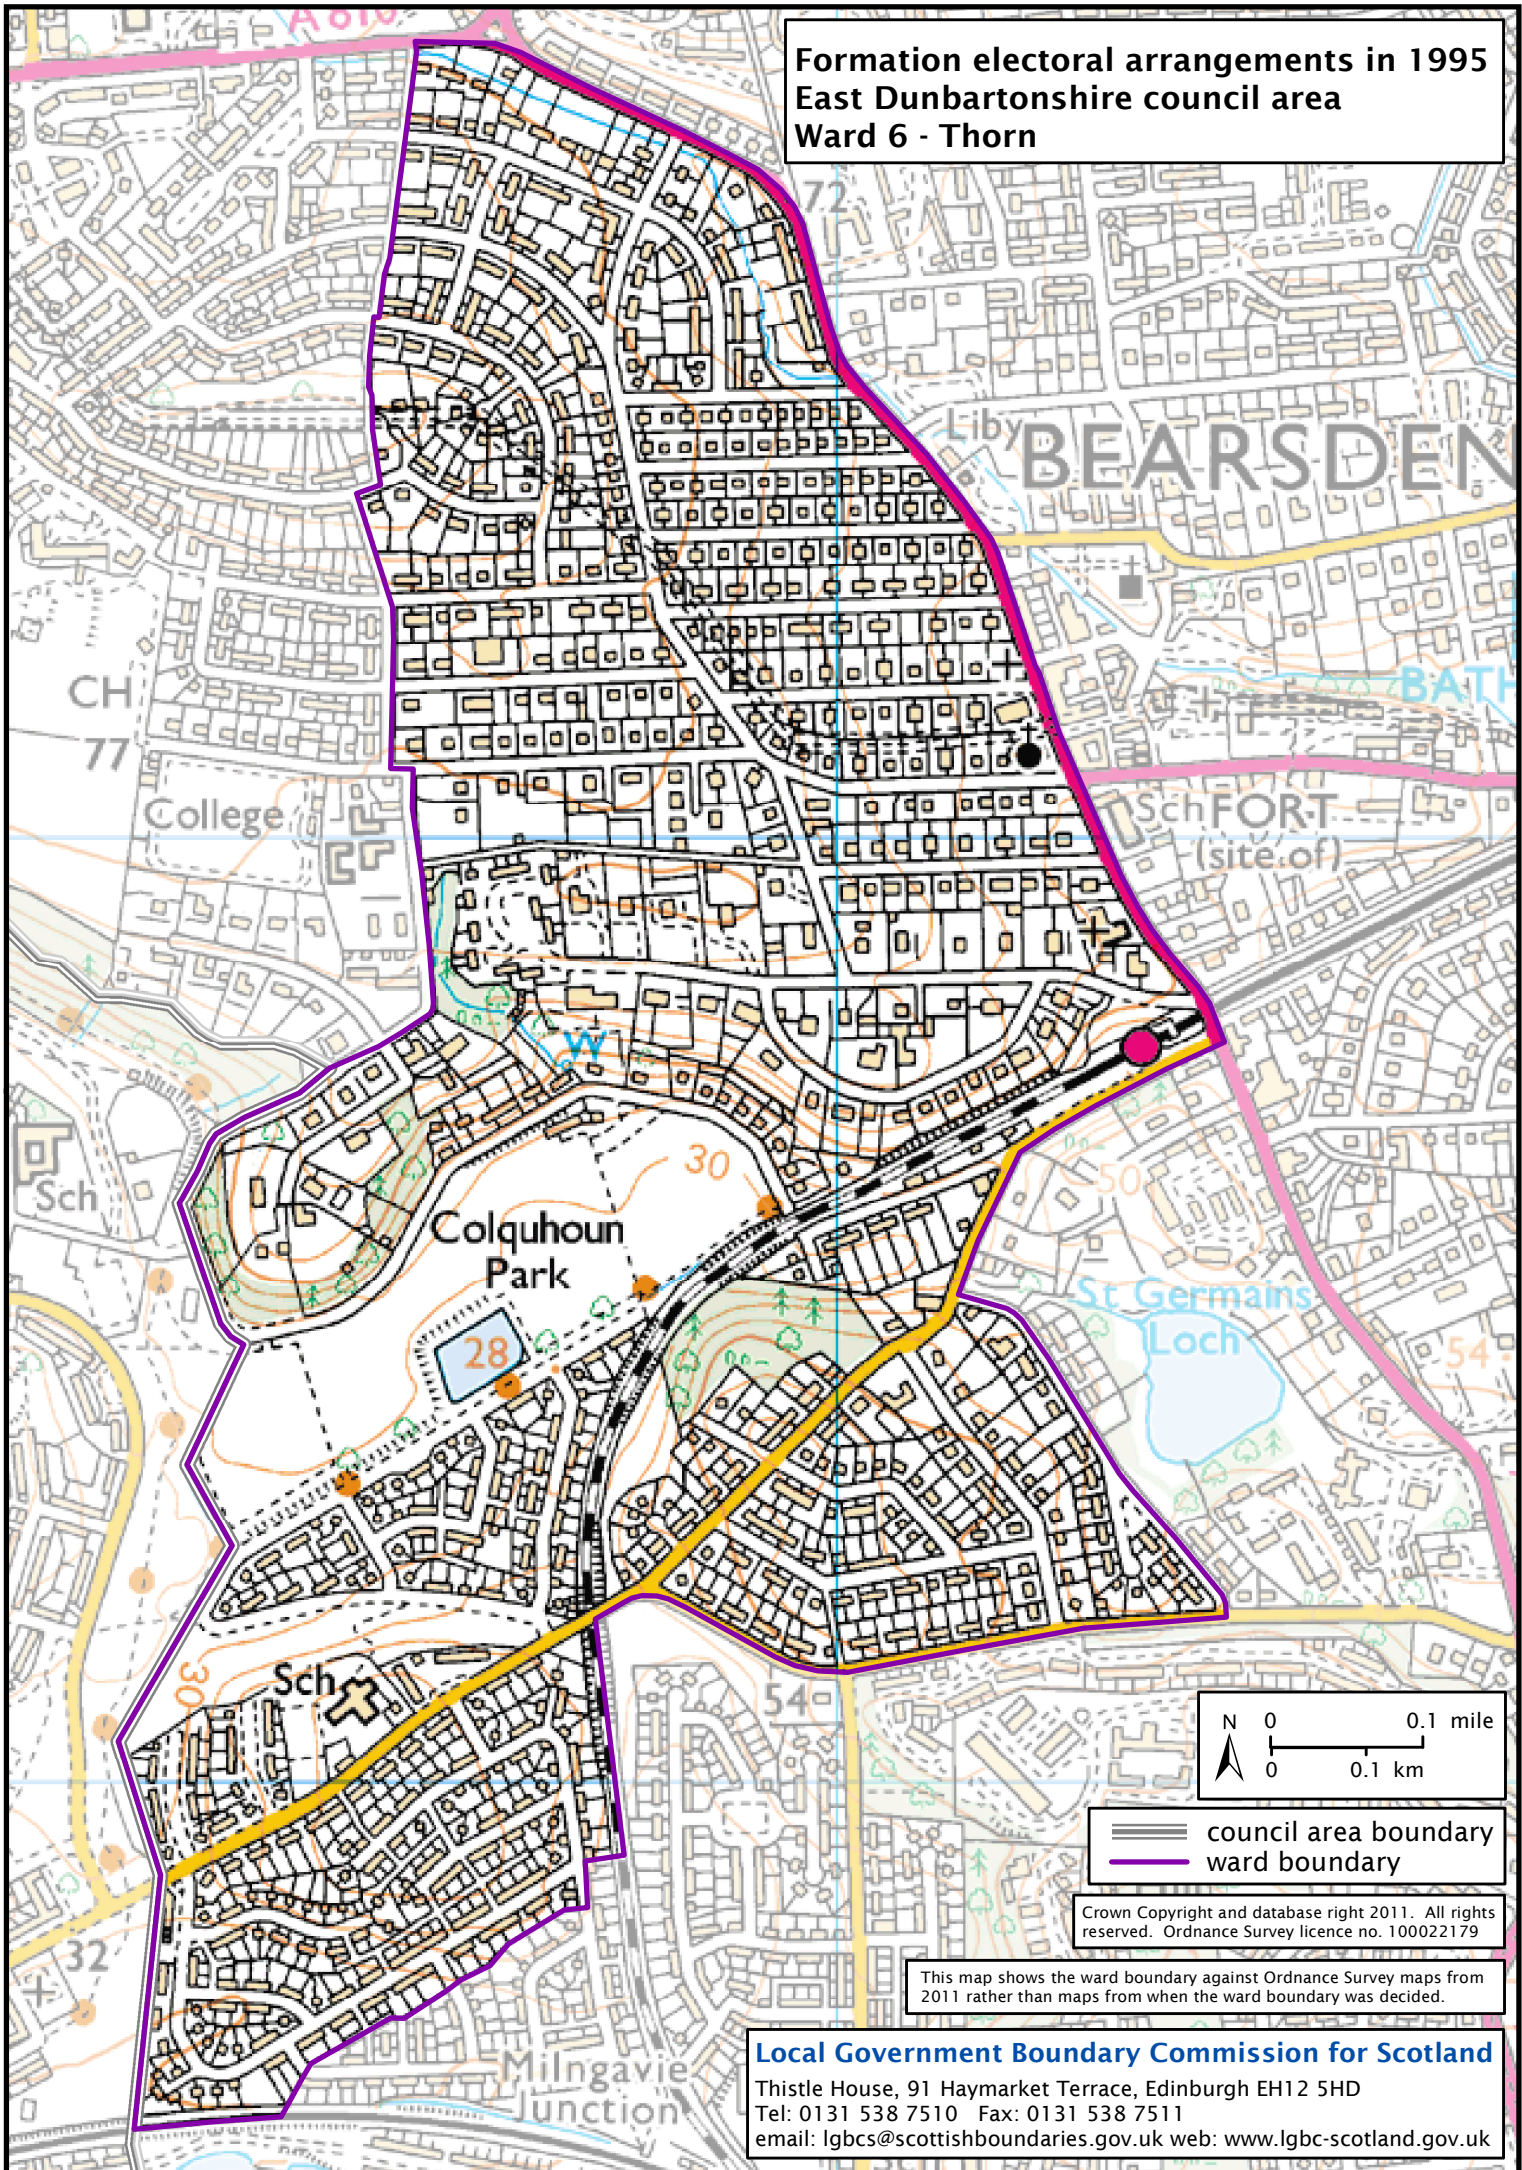

Formation electoral arrangements in 1995
East Dunbartonshire council area
Ward 6 - Thorn

Crown Copyright and database right 2011. All rights reserved. Ordnance Survey licence no. 100022179

This map shows the ward boundary against Ordnance Survey maps from 2011 rather than maps from when the ward boundary was decided.