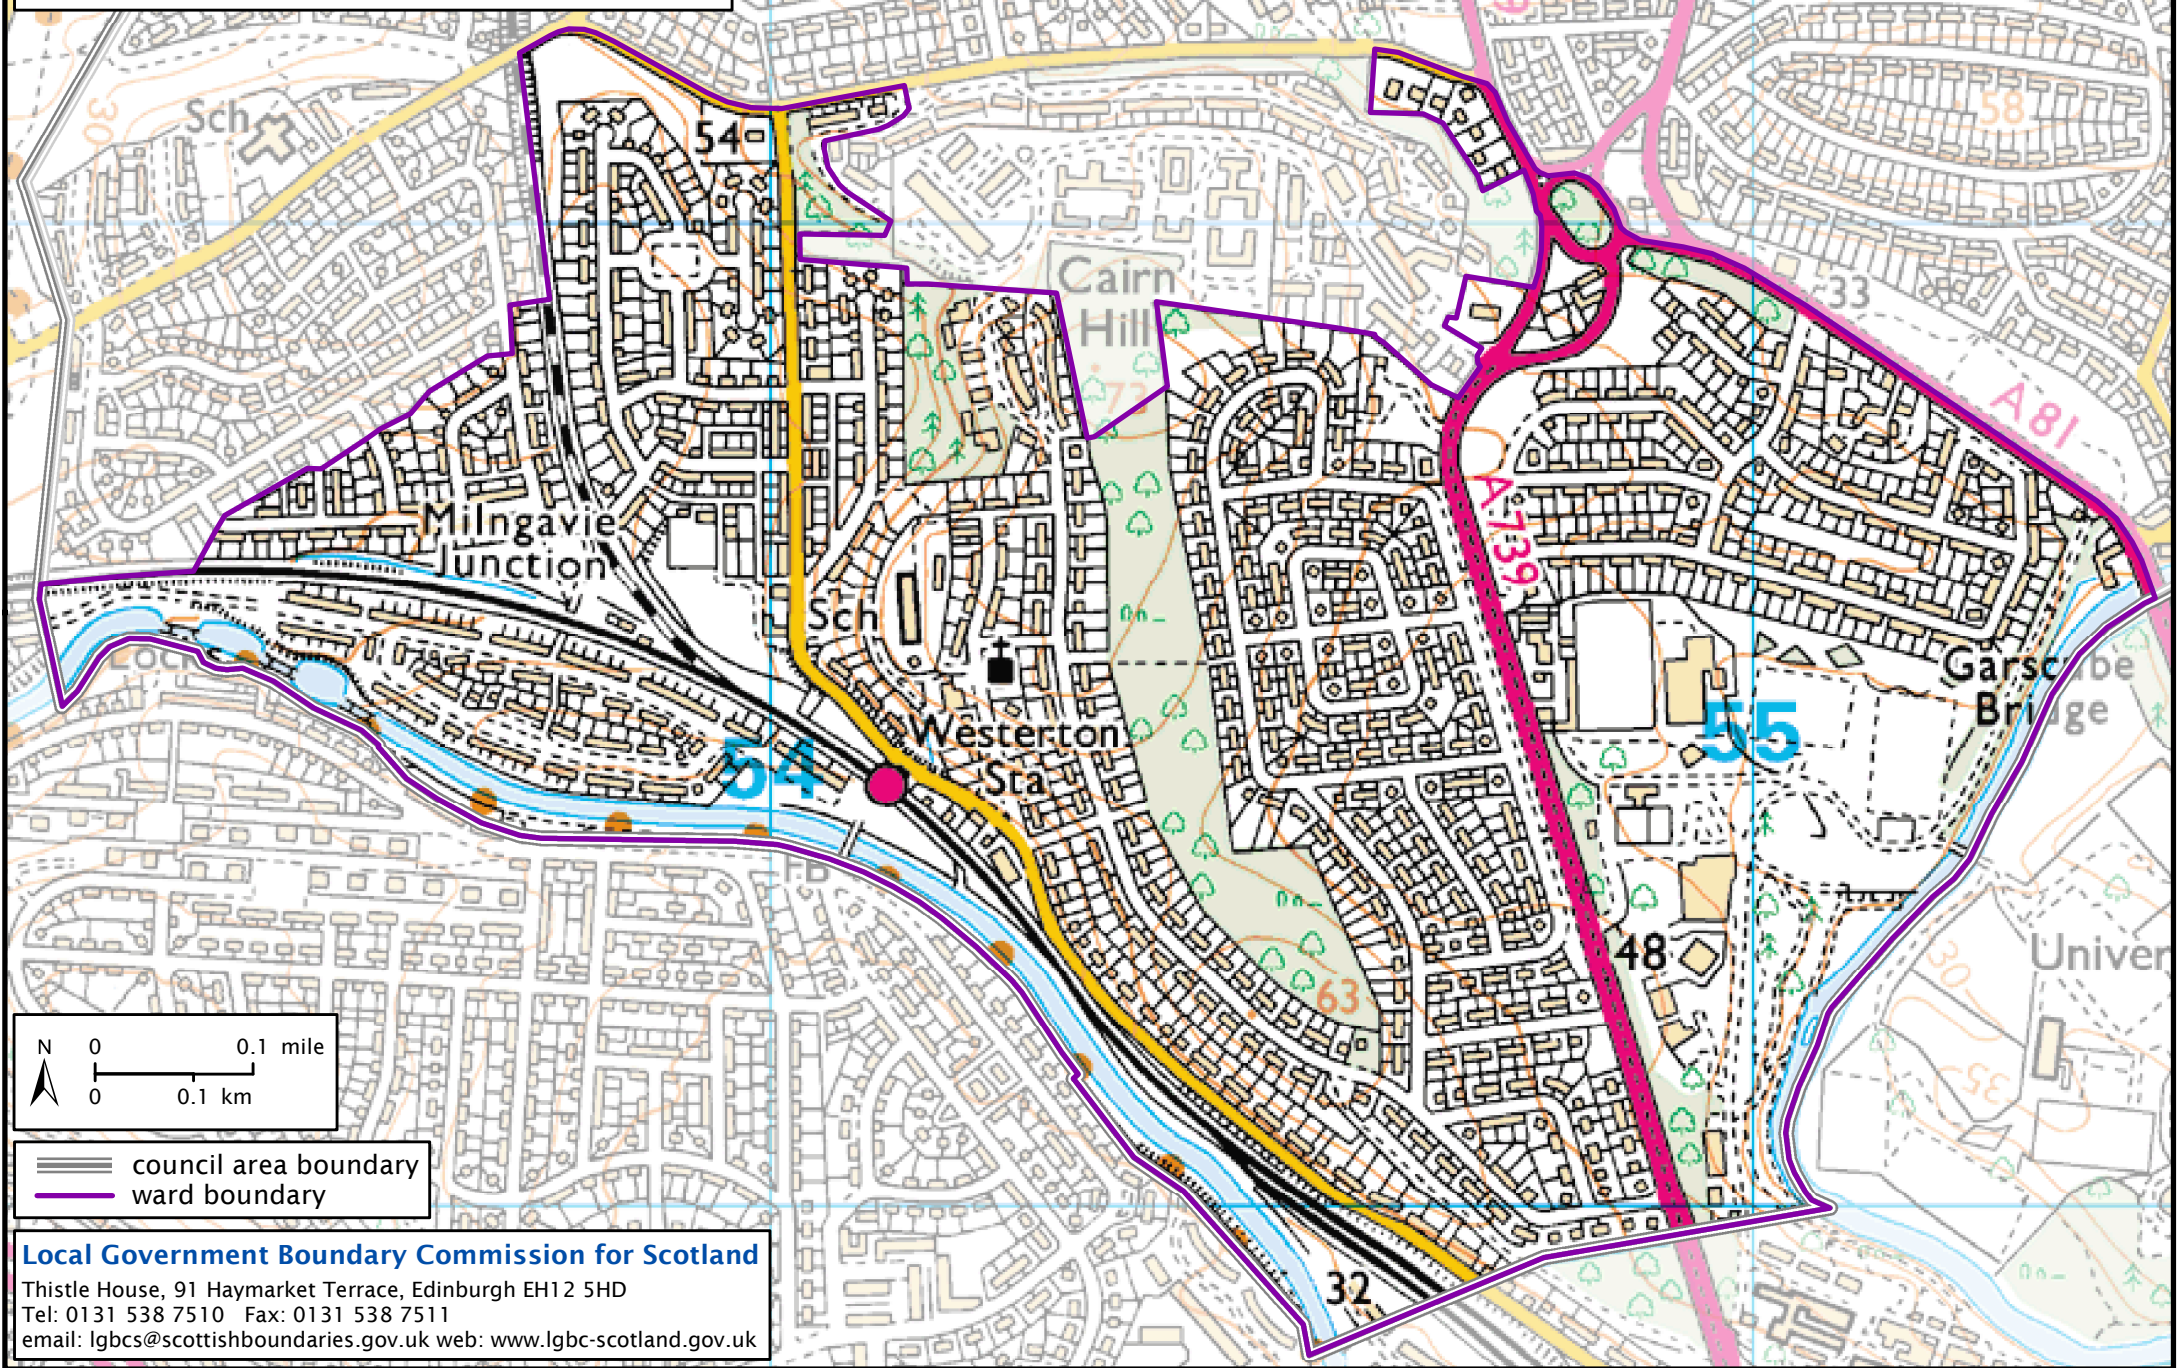

**Formation electoral arrangements in 1995  
East Dunbartonshire council area  
Ward 8 - Westerton**

This map shows the ward boundary against Ordnance Survey maps from 2011 rather than maps from when the ward boundary was decided.

Crown Copyright and database right 2011. All rights reserved. Ordnance Survey licence no. 100022179

— council area boundary  
— ward boundary

**Local Government Boundary Commission for Scotland**

Thistle House, 91 Haymarket Terrace, Edinburgh EH12 5HD  
Tel: 0131 538 7510 Fax: 0131 538 7511  
email: [lgbcscottishboundaries.gov.uk](mailto:lgbcscottishboundaries.gov.uk) web: [www.lgbc-scotland.gov.uk](http://www.lgbc-scotland.gov.uk)