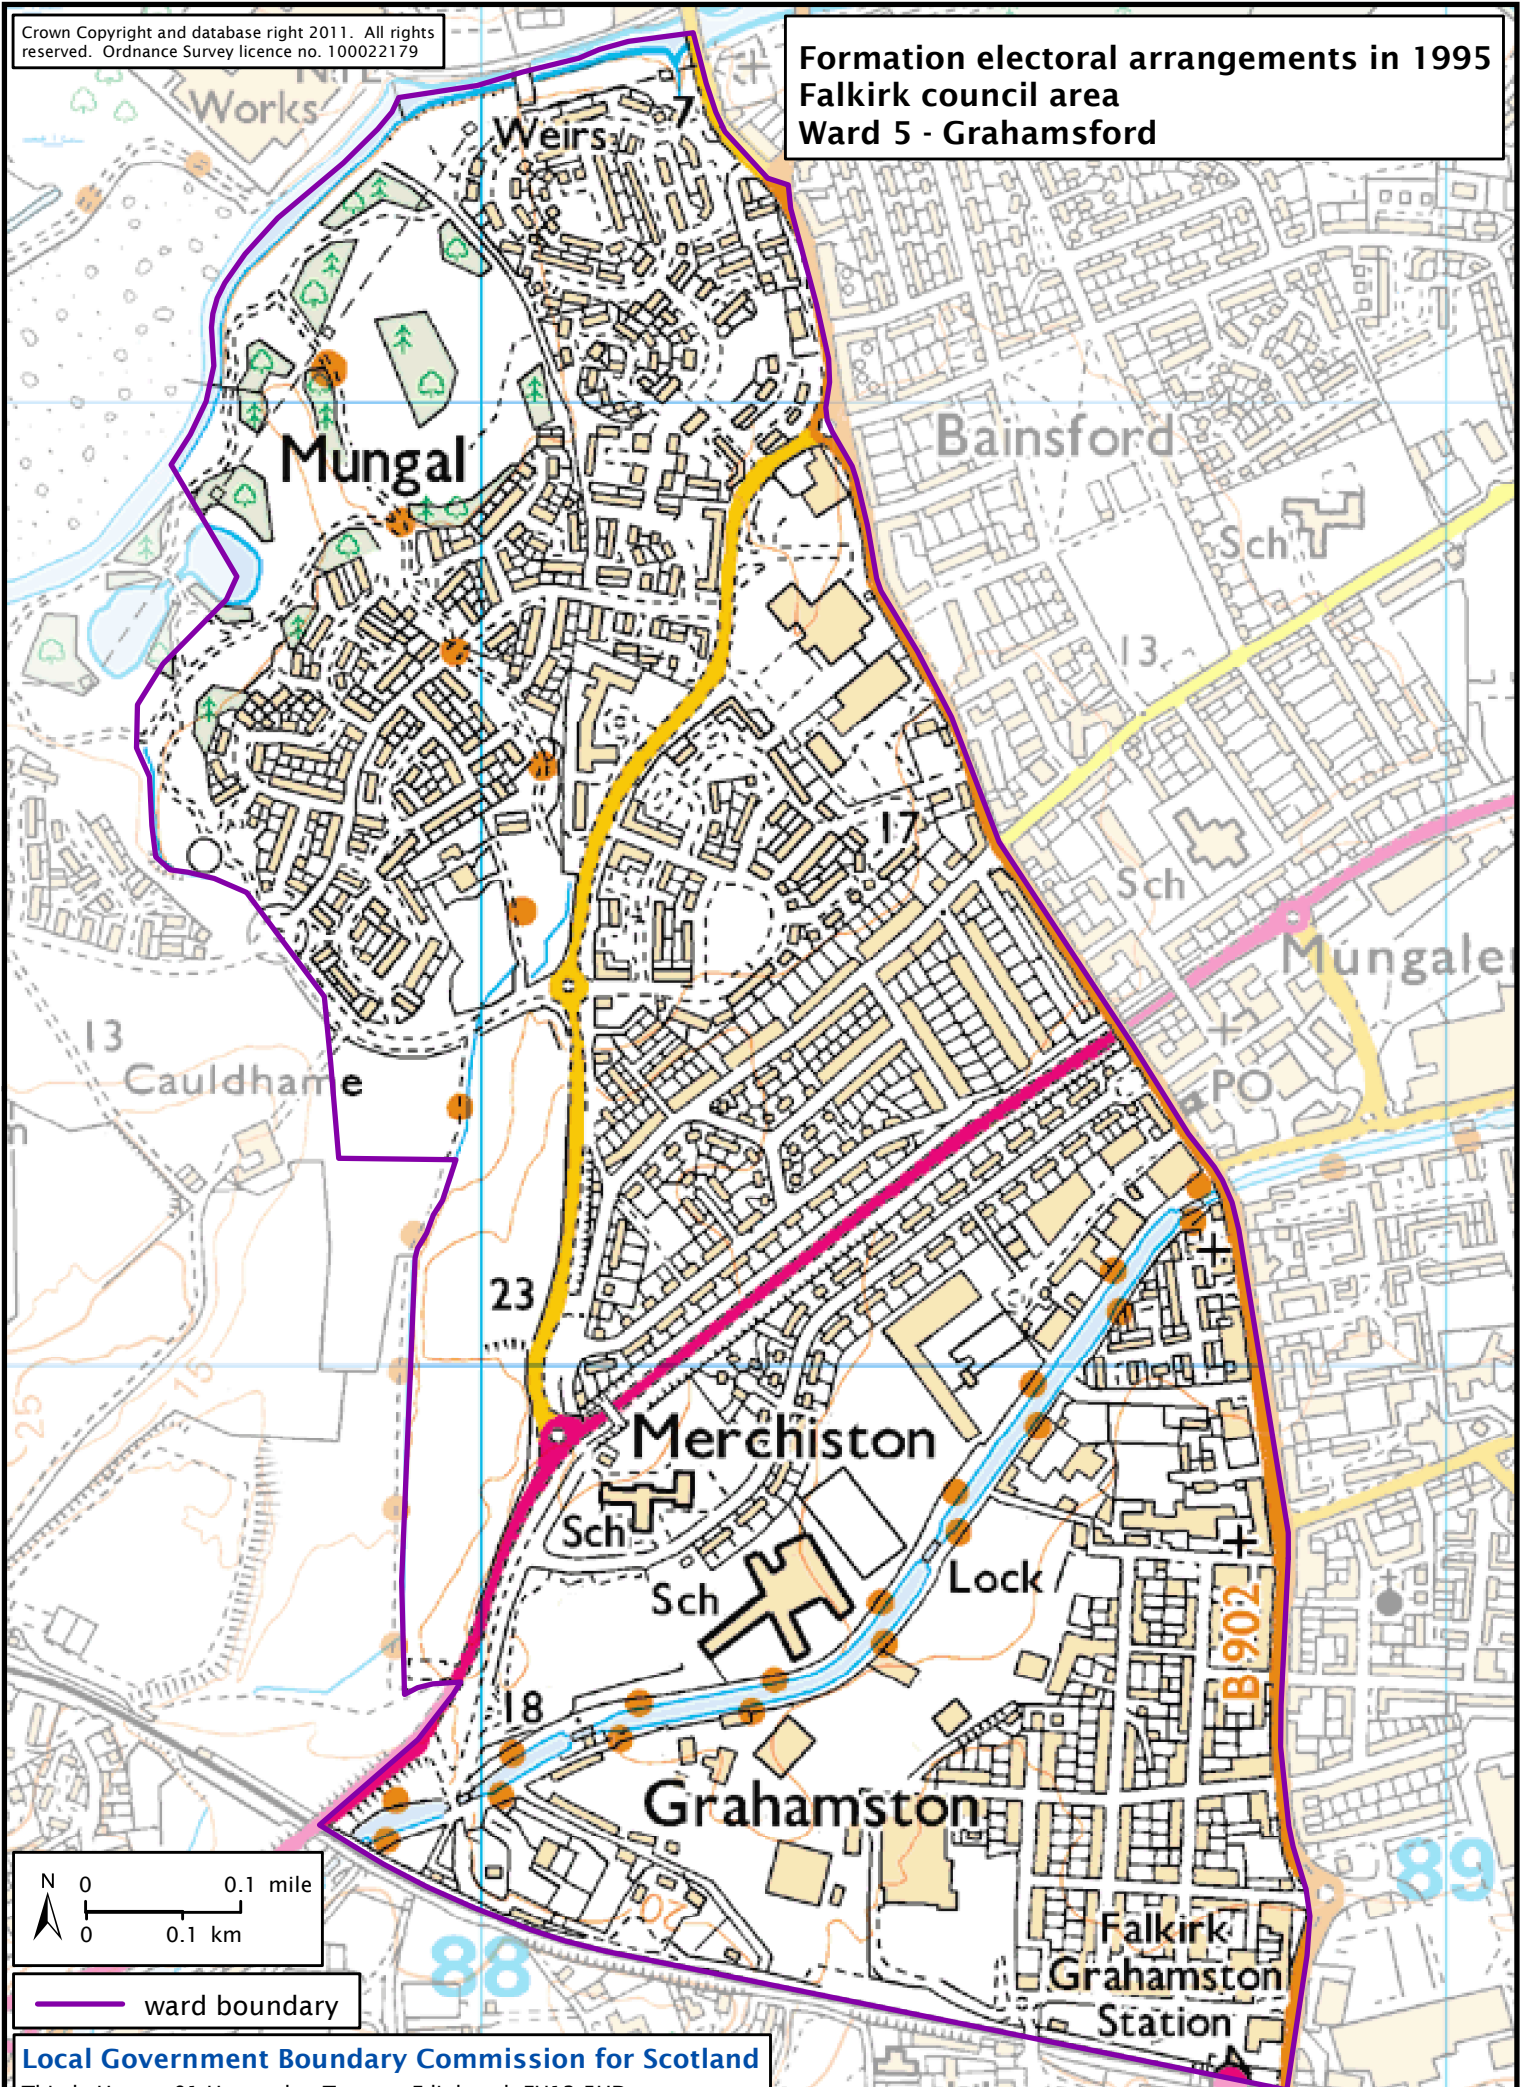

Formation electoral arrangements in 1995  
Falkirk council area  
Ward 5 - Grahamsford

ward boundary

**Local Government Boundary Commission for Scotland**  
Thistle House, 91 Haymarket Terrace, Edinburgh EH12 5HD  
Tel: 0131 538 7510 Fax: 0131 538 7511  
email: lgbc@scottishboundaries.gov.uk web: www.lgbc-scotland.gov.uk

This map shows the ward boundary against Ordnance Survey maps from 2011 rather than maps from when the ward boundary was decided.