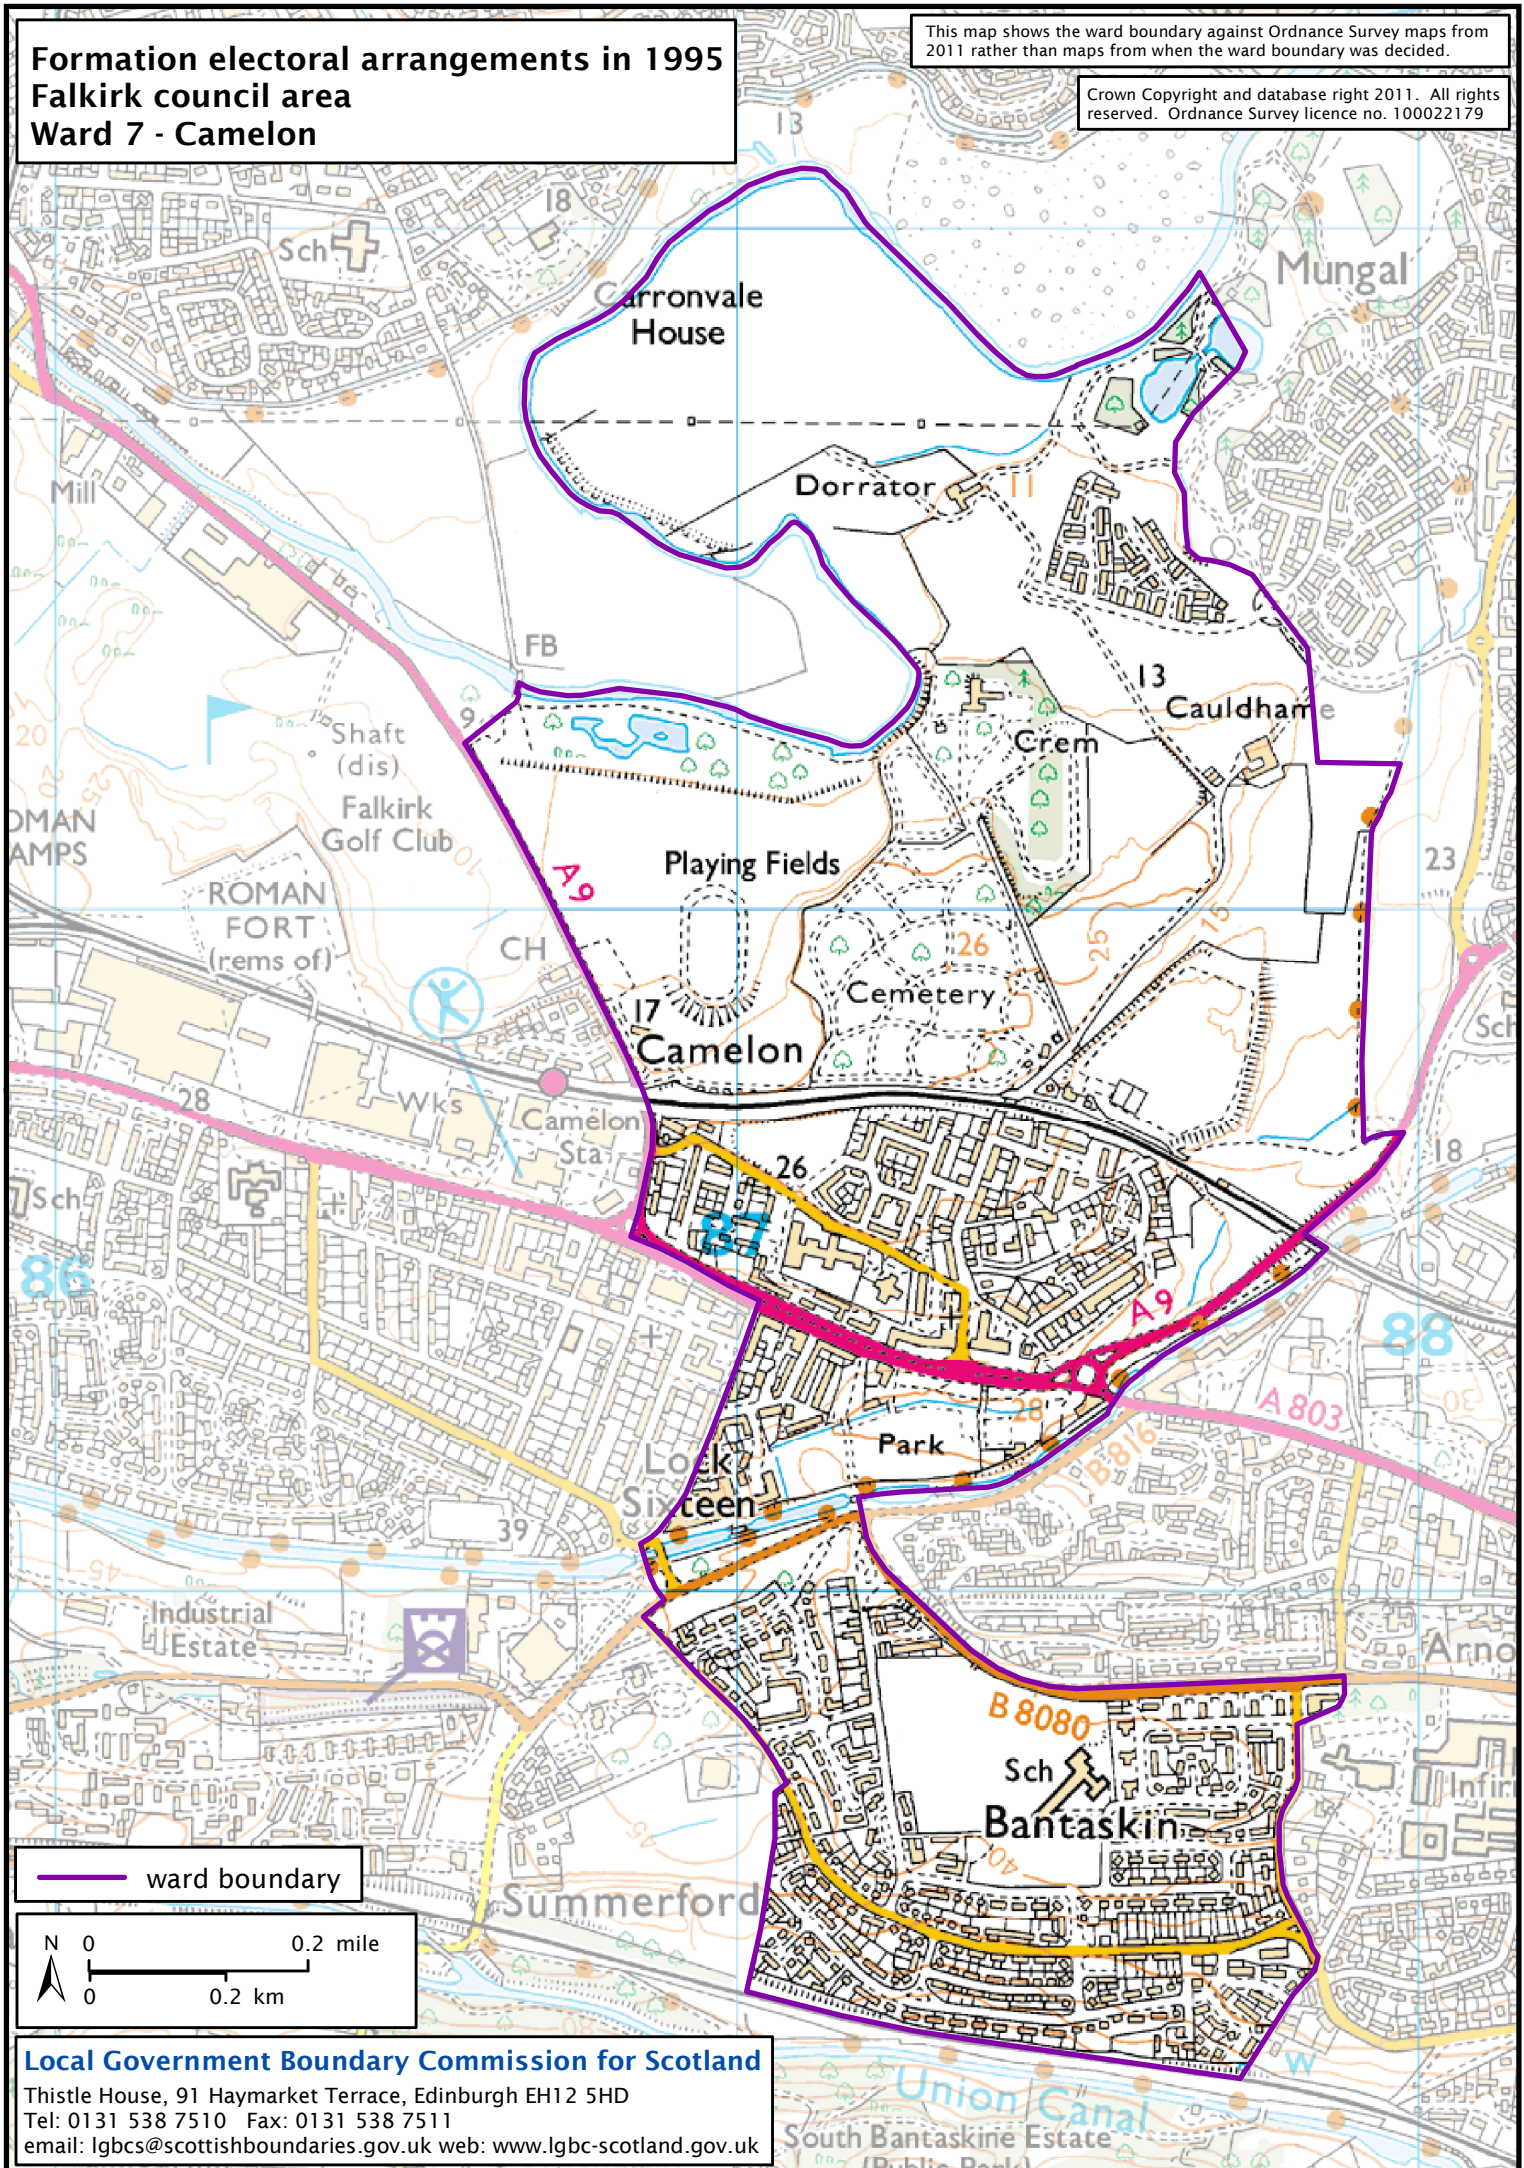

**Formation electoral arrangements in 1995
Falkirk council area
Ward 7 - Camelon**

This map shows the ward boundary against Ordnance Survey maps from 2011 rather than maps from when the ward boundary was decided.

Crown Copyright and database right 2011. All rights reserved. Ordnance Survey licence no. 100022179

— ward boundary

Local Government Boundary Commission for Scotland
Thistle House, 91 Haymarket Terrace, Edinburgh EH12 5HD
Tel: 0131 538 7510 Fax: 0131 538 7511
email: lgbc@scottishboundaries.gov.uk web: www.lgbc-scotland.gov.uk