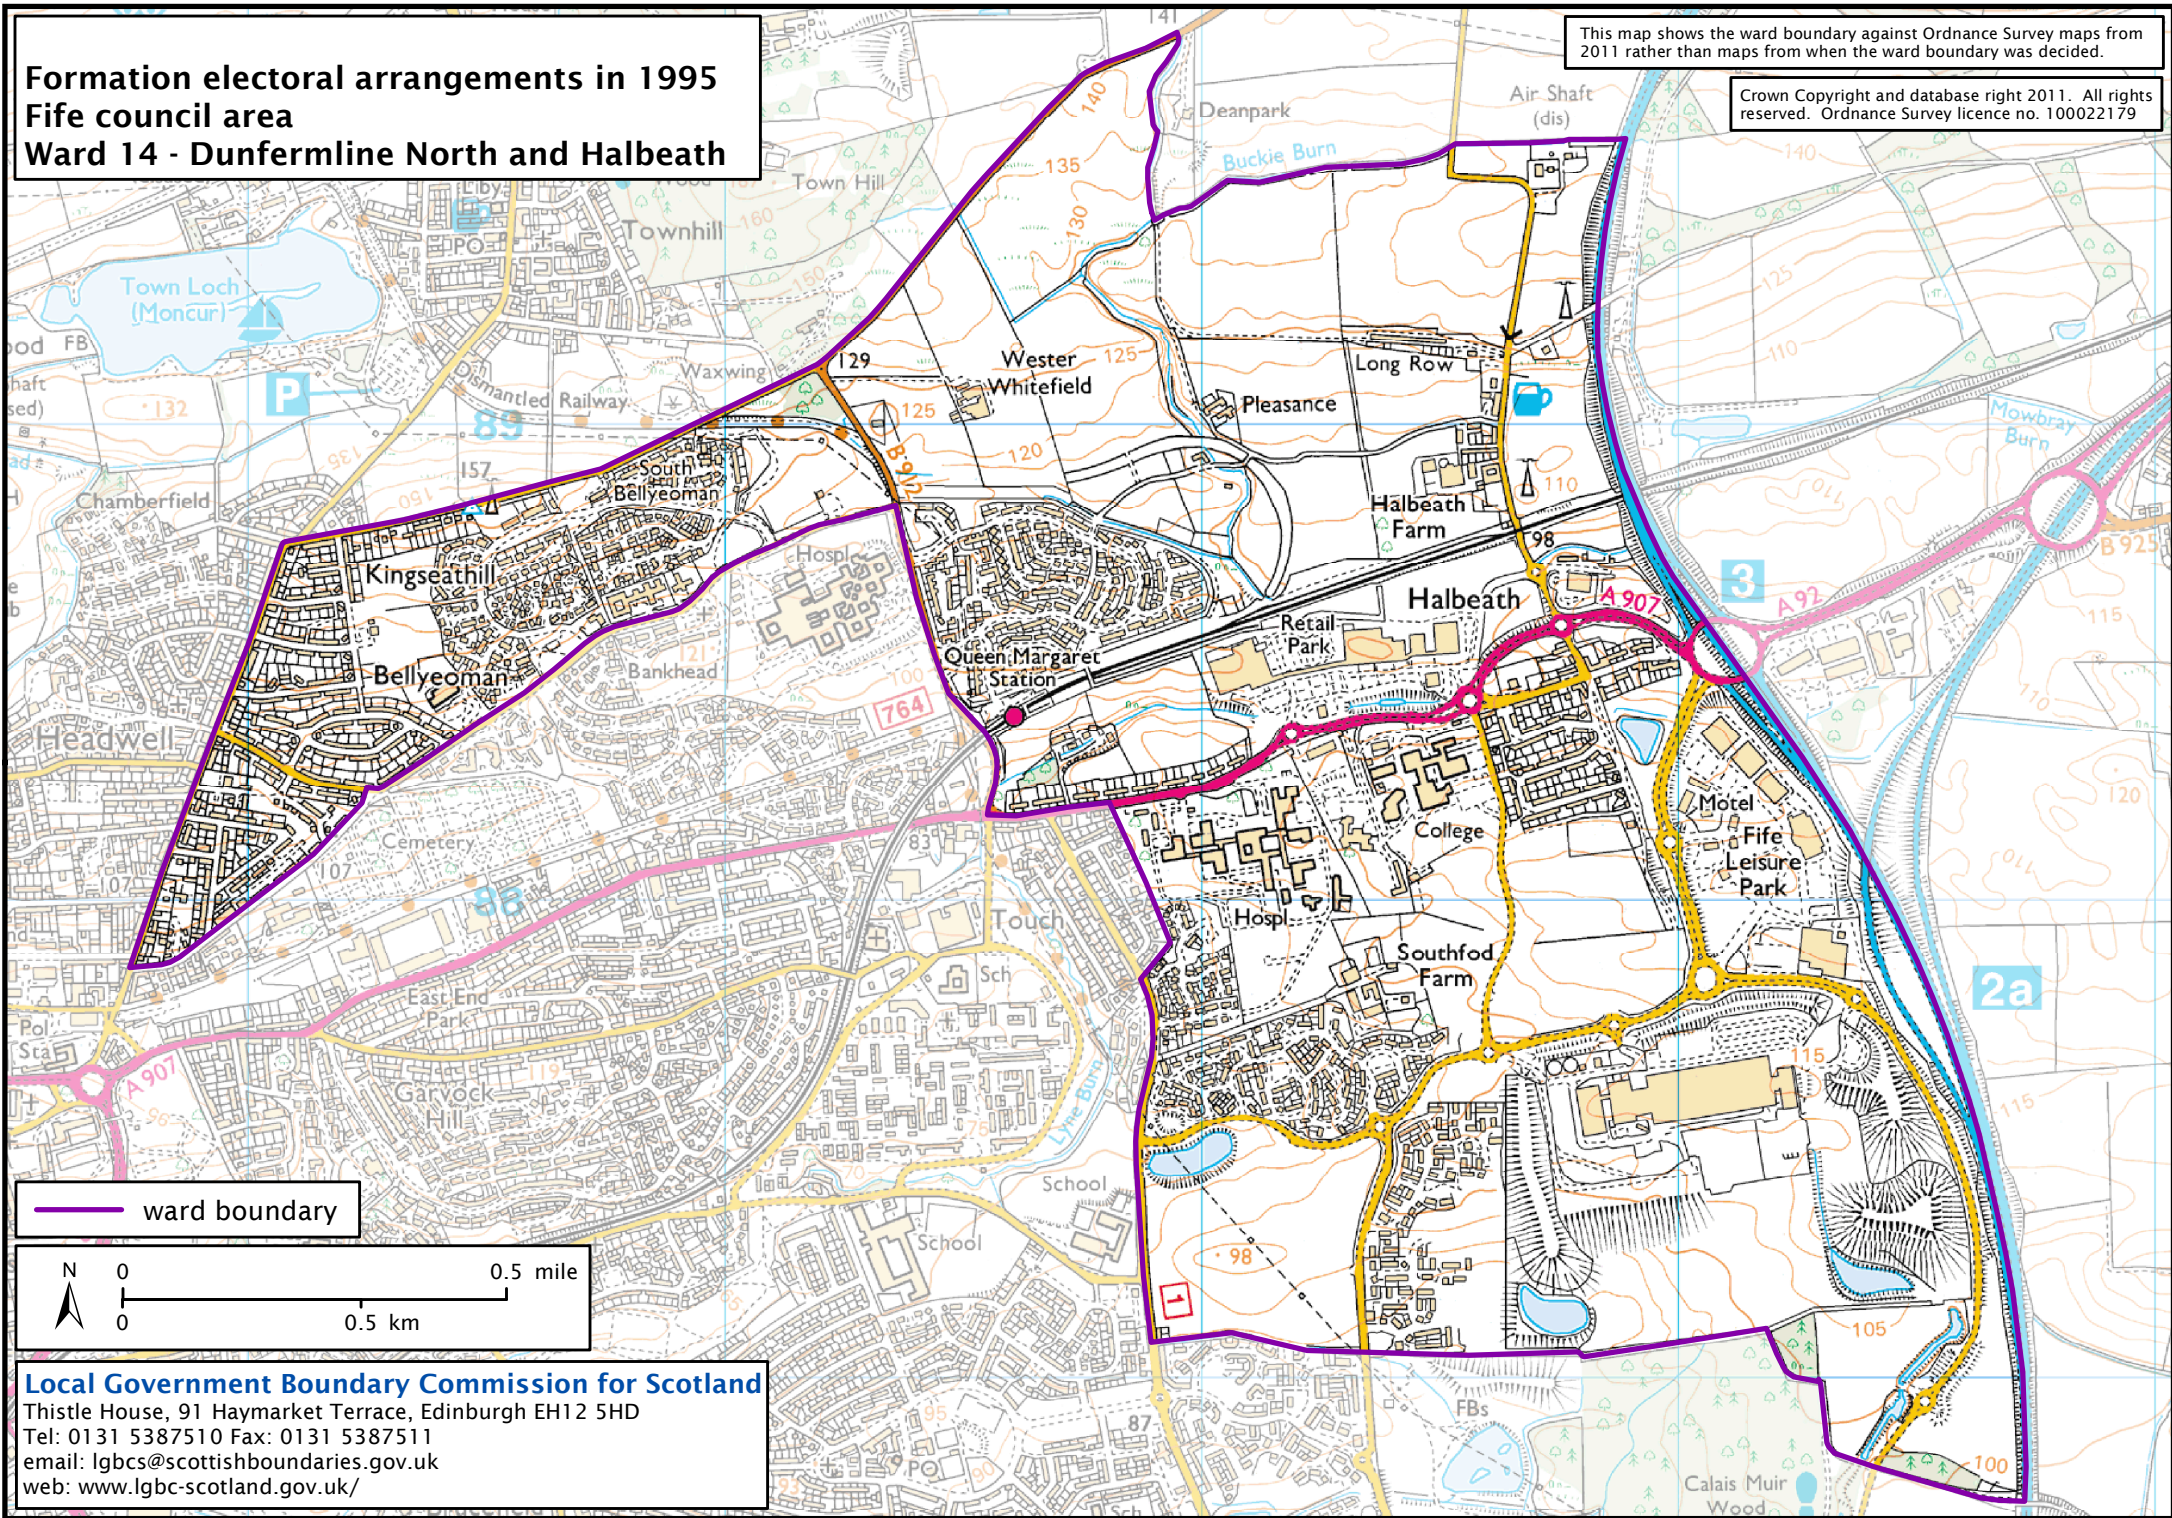

**Formation electoral arrangements in 1995
Fife council area
Ward 14 - Dunfermline North and Halbeath**

This map shows the ward boundary against Ordnance Survey maps from 2011 rather than maps from when the ward boundary was decided.

Crown Copyright and database right 2011. All rights reserved. Ordnance Survey licence no. 100022179

— ward boundary

Local Government Boundary Commission for Scotland
Thistle House, 91 Haymarket Terrace, Edinburgh EH12 5HD
Tel: 0131 5387510 Fax: 0131 5387511
email: lgbc@scottishboundaries.gov.uk
web: www.lgbc-scotland.gov.uk/