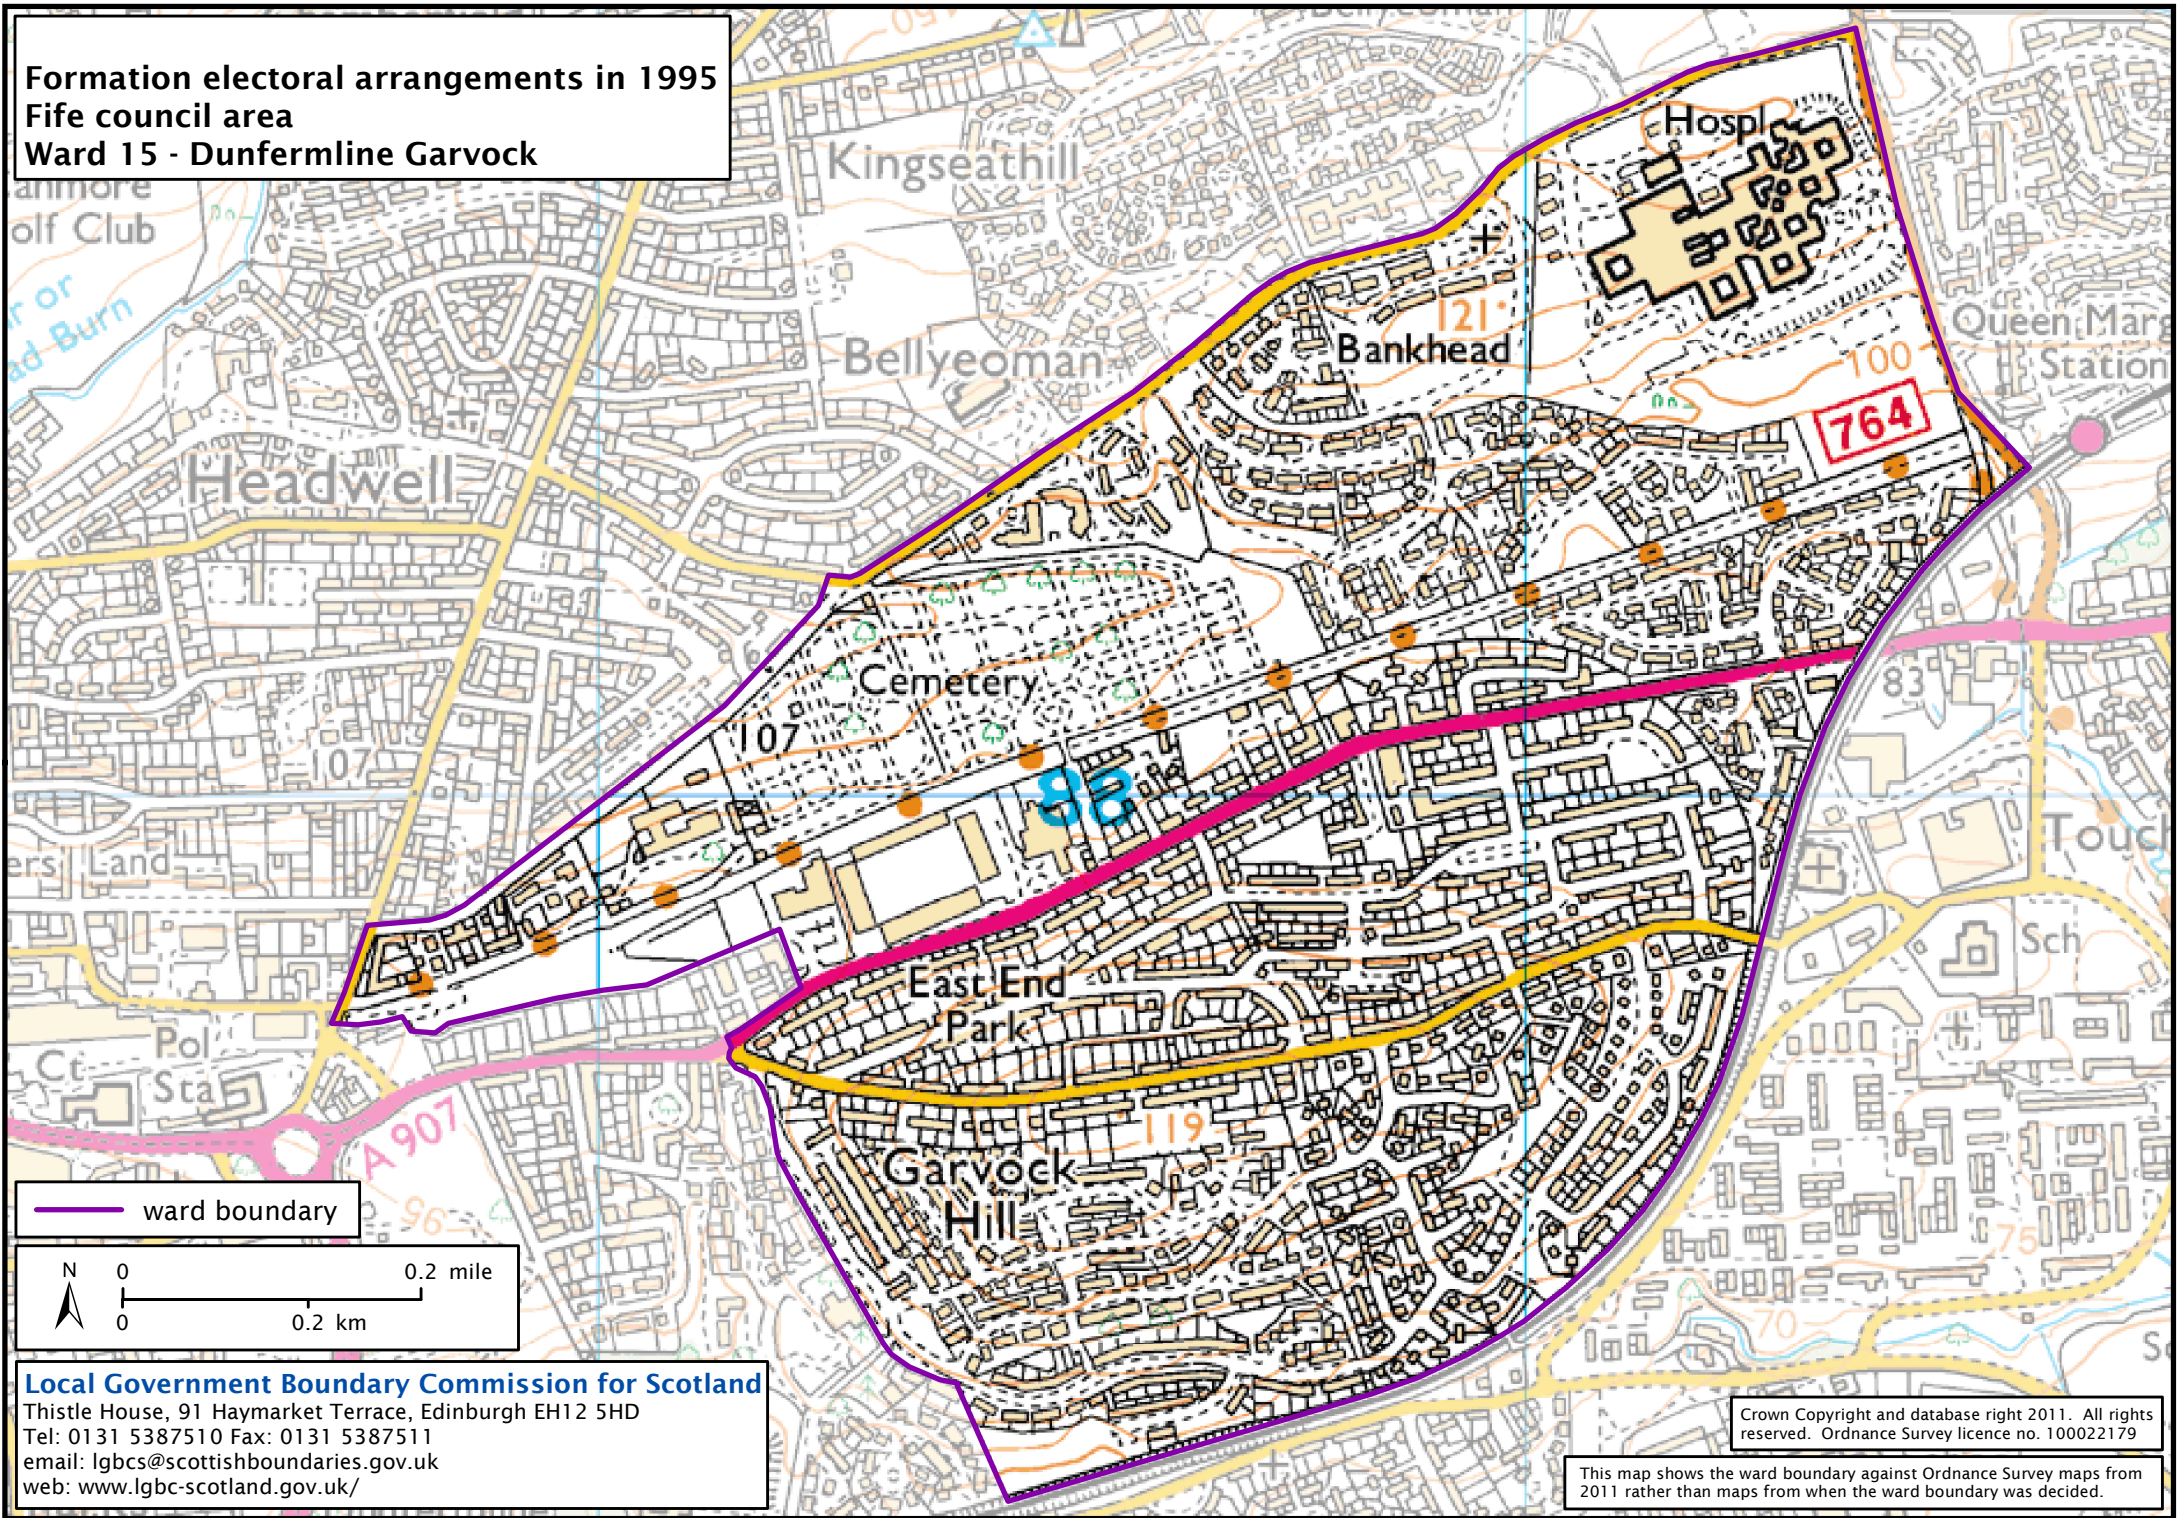

Formation electoral arrangements in 1995
Fife council area
Ward 15 - Dunfermline Garvock

ward boundary

Local Government Boundary Commission for Scotland
Thistle House, 91 Haymarket Terrace, Edinburgh EH12 5HD
Tel: 0131 5387510 Fax: 0131 5387511
email: lgbc@scottishboundaries.gov.uk
web: www.lgbc-scotland.gov.uk/

Crown Copyright and database right 2011. All rights reserved. Ordnance Survey licence no. 100022179

This map shows the ward boundary against Ordnance Survey maps from 2011 rather than maps from when the ward boundary was decided.