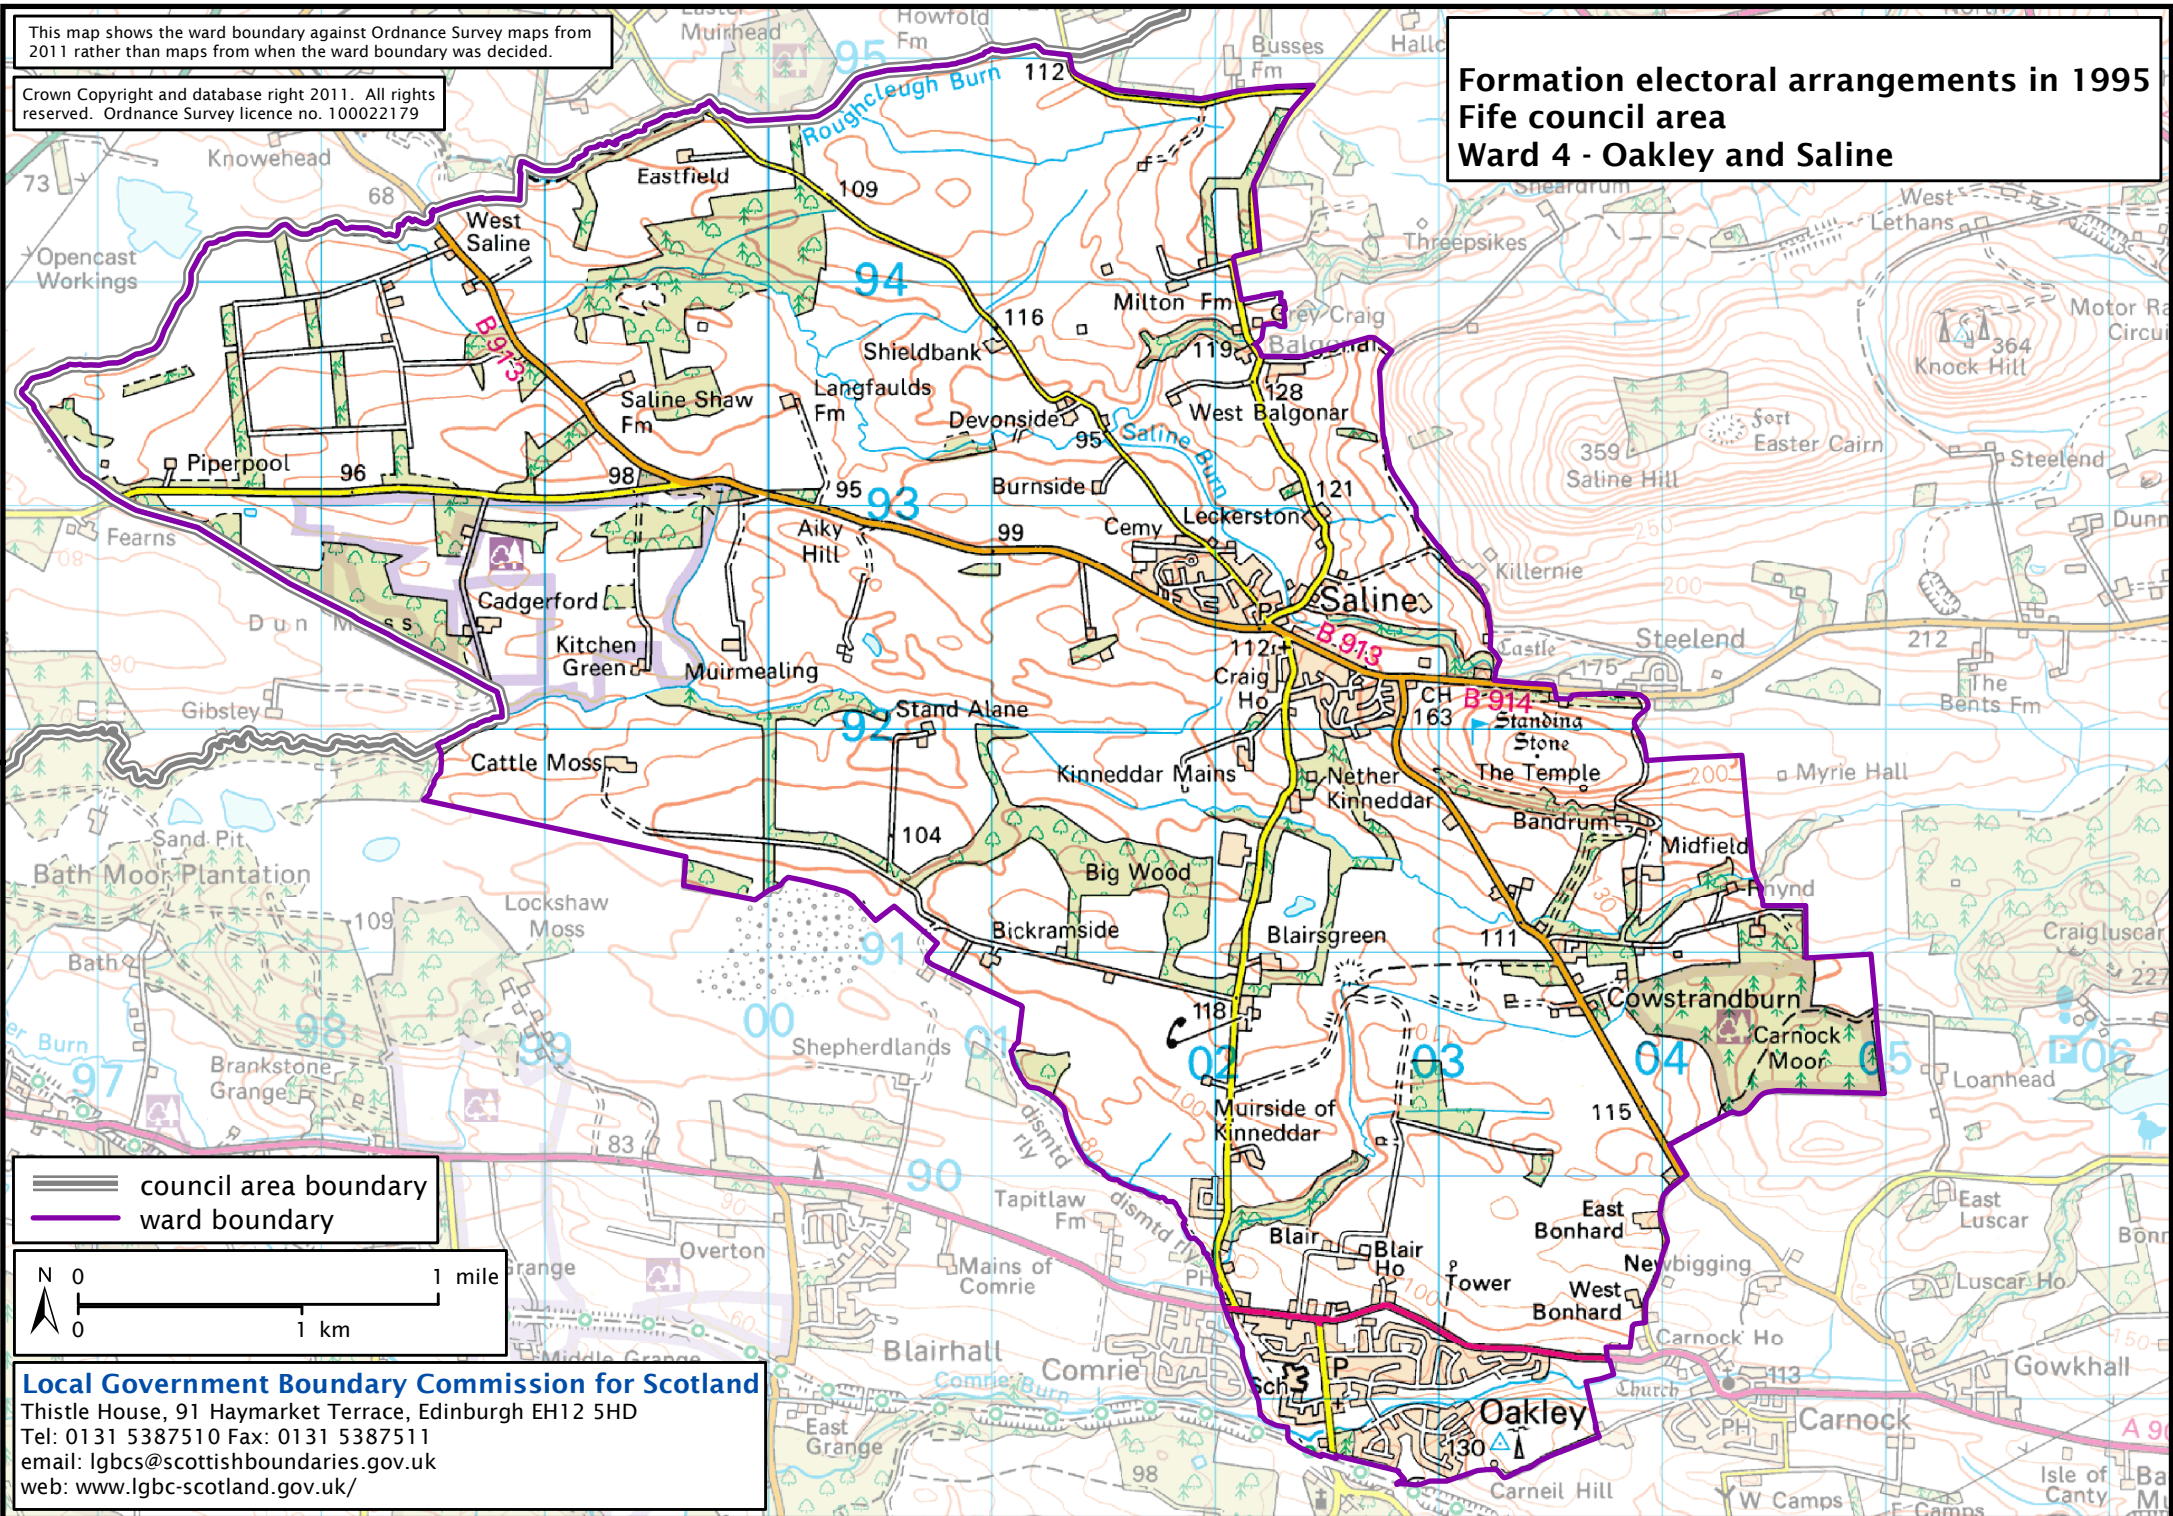

This map shows the ward boundary against Ordnance Survey maps from 2011 rather than maps from when the ward boundary was decided.

Crown Copyright and database right 2011. All rights reserved. Ordnance Survey licence no. 100022179

# Formation electoral arrangements in 1995 Fife council area Ward 4 - Oakley and Saline

==== council area boundary  
==== ward boundary

**Local Government Boundary Commission for Scotland**  
Thistle House, 91 Haymarket Terrace, Edinburgh EH12 5HD  
Tel: 0131 5387510 Fax: 0131 5387511  
email: lgbc@scottishboundaries.gov.uk  
web: www.lgbc-scotland.gov.uk/