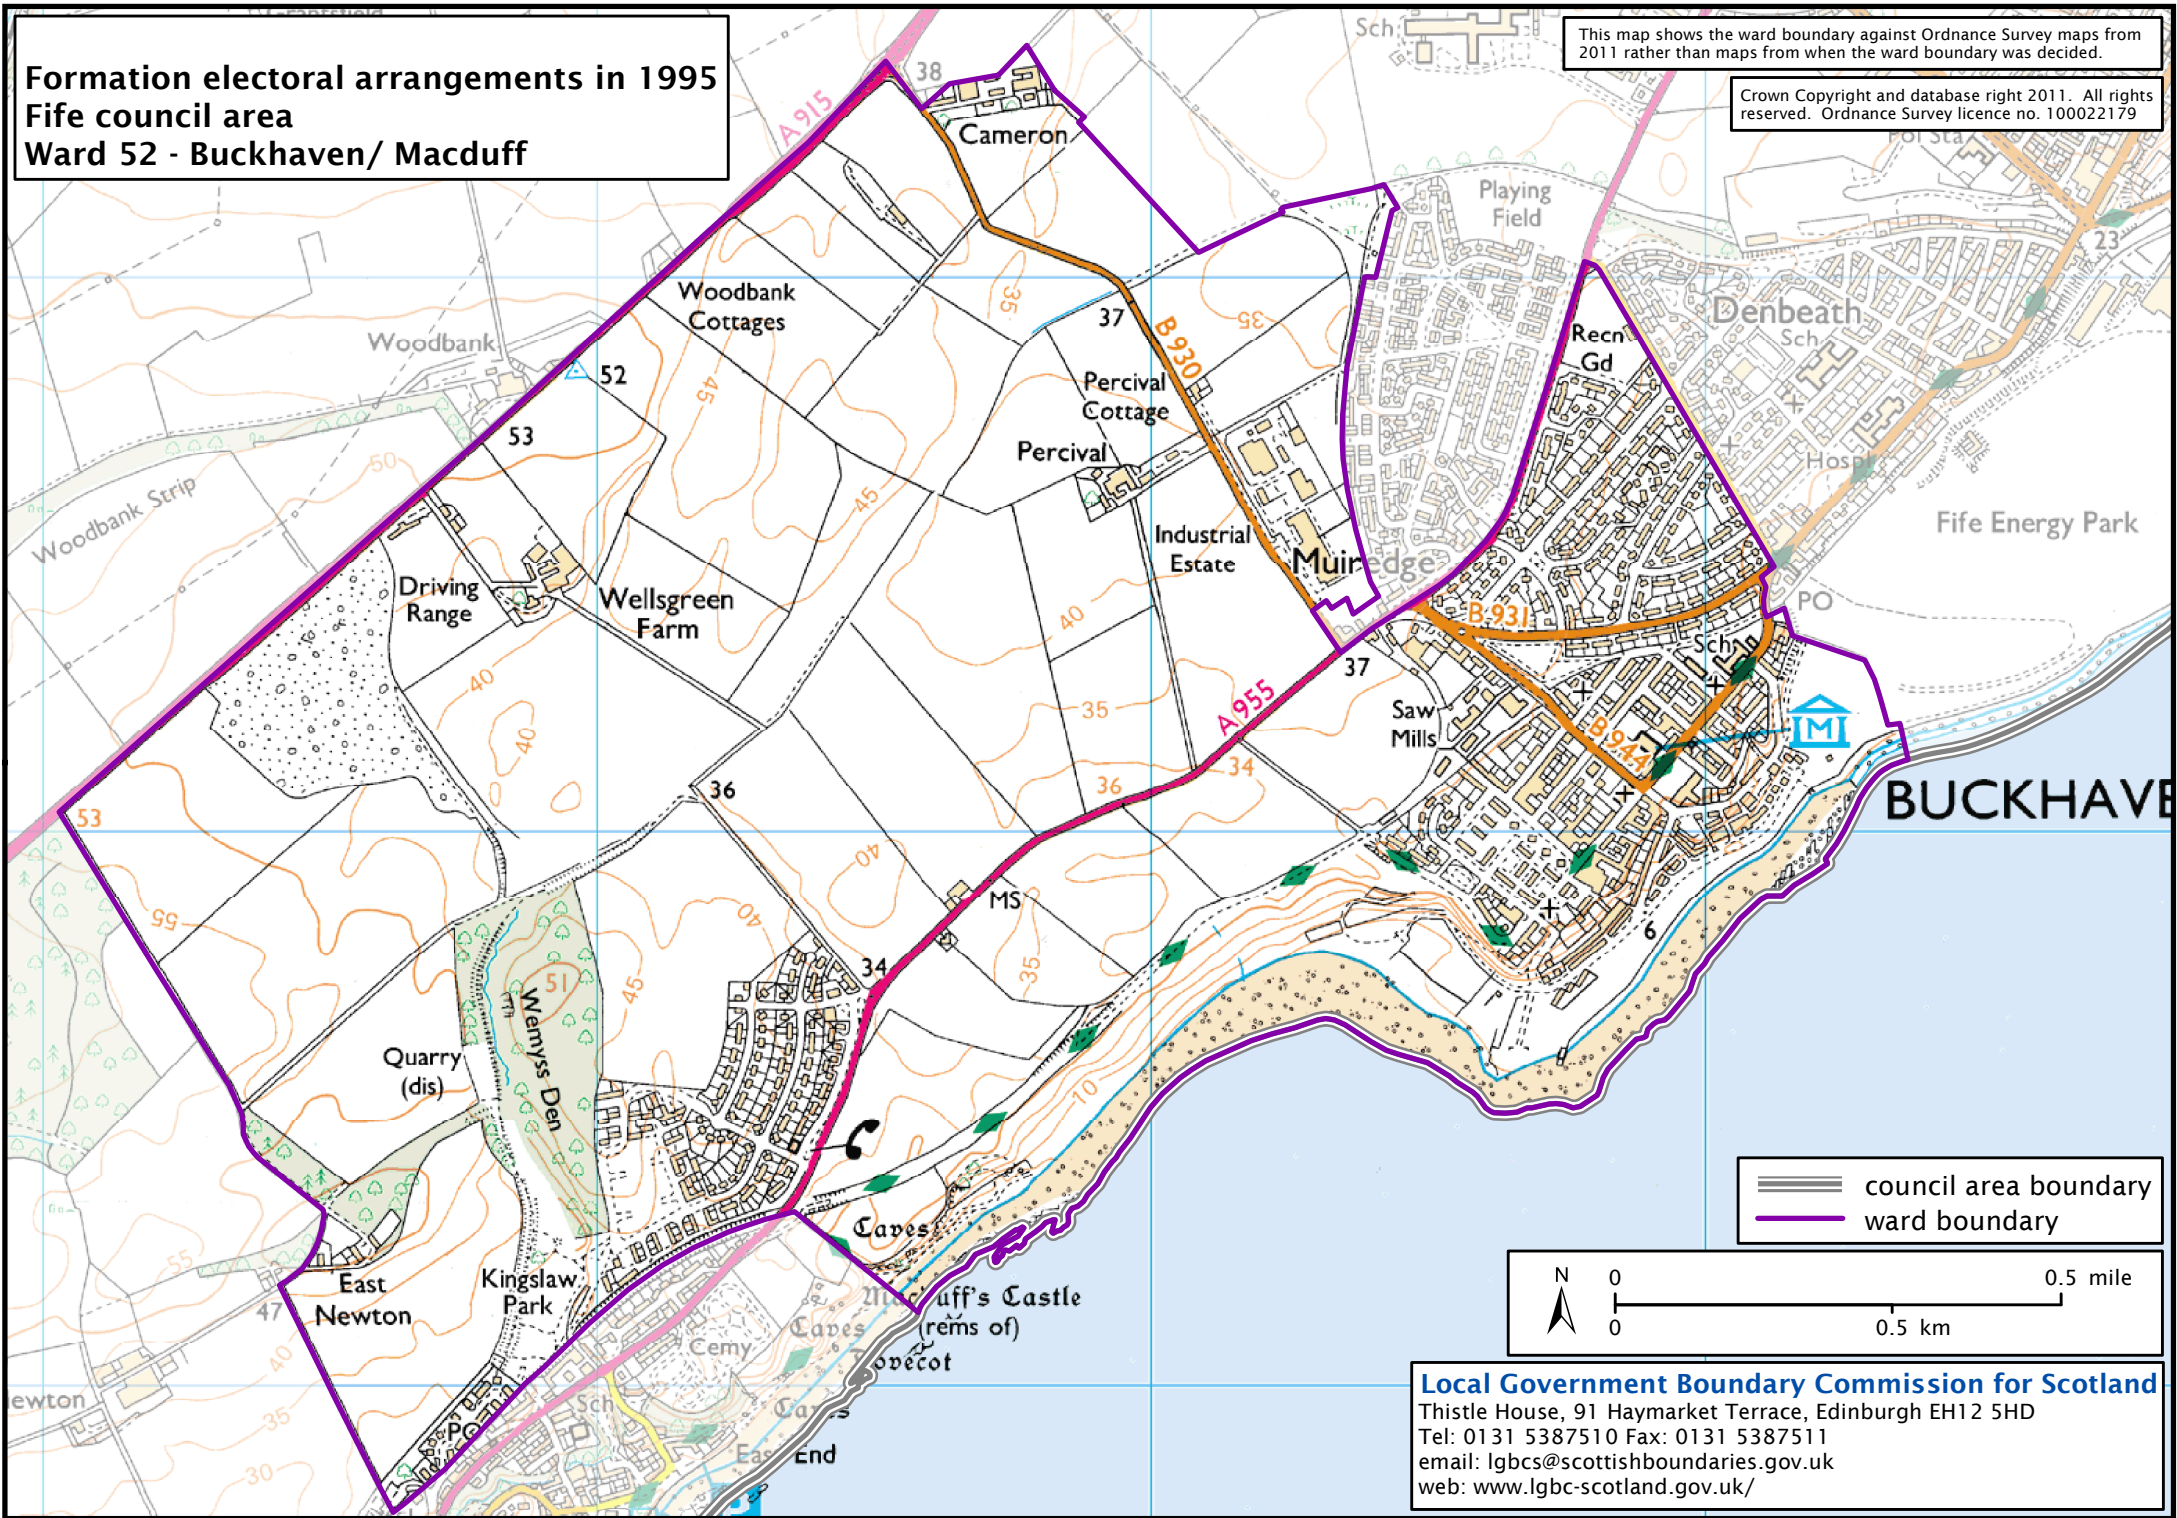

Formation electoral arrangements in 1995
Fife council area
Ward 52 - Buckhaven/ Macduff

This map shows the ward boundary against Ordnance Survey maps from 2011 rather than maps from when the ward boundary was decided.

Crown Copyright and database right 2011. All rights reserved. Ordnance Survey licence no. 100022179

 council area boundary
 ward boundary

Local Government Boundary Commission for Scotland
 Thistle House, 91 Haymarket Terrace, Edinburgh EH12 5HD
 Tel: 0131 5387510 Fax: 0131 5387511
 email: lgbc@scottishboundaries.gov.uk
 web: www.lgbc-scotland.gov.uk/