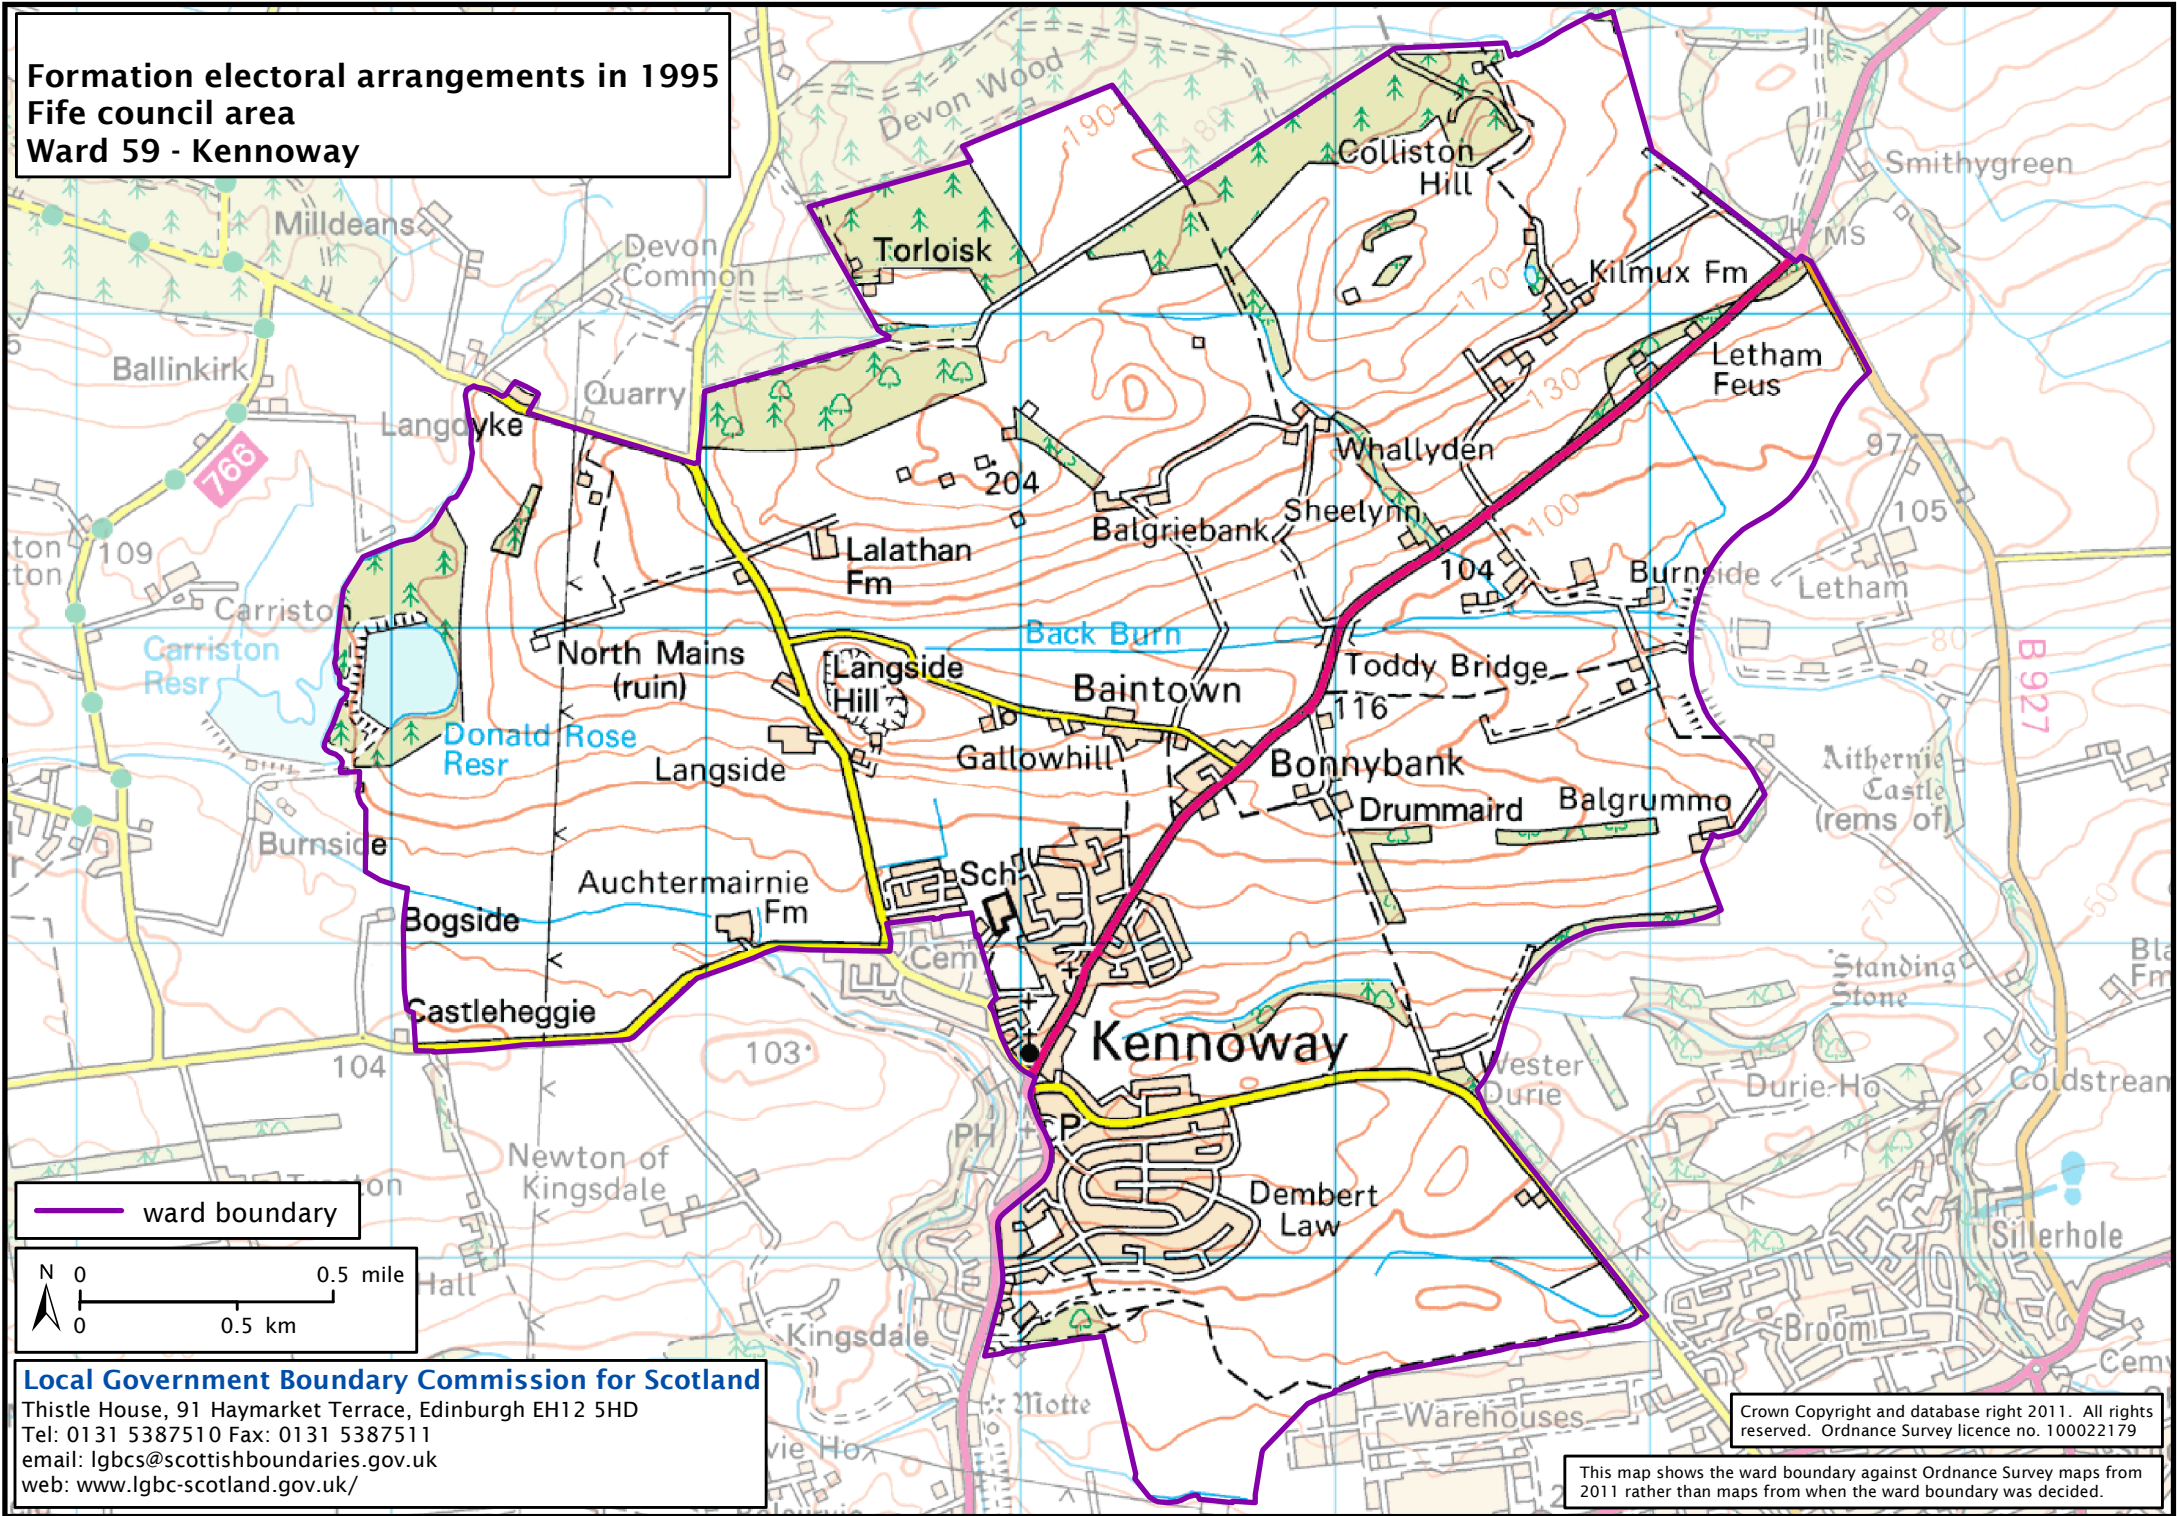

Formation electoral arrangements in 1995
Fife council area
Ward 59 - Kennoway

— ward boundary

Local Government Boundary Commission for Scotland
 Thistle House, 91 Haymarket Terrace, Edinburgh EH12 5HD
 Tel: 0131 5387510 Fax: 0131 5387511
 email: lgbc@scottishboundaries.gov.uk
 web: www.lgbc-scotland.gov.uk/

Crown Copyright and database right 2011. All rights reserved. Ordnance Survey licence no. 100022179

This map shows the ward boundary against Ordnance Survey maps from 2011 rather than maps from when the ward boundary was decided.