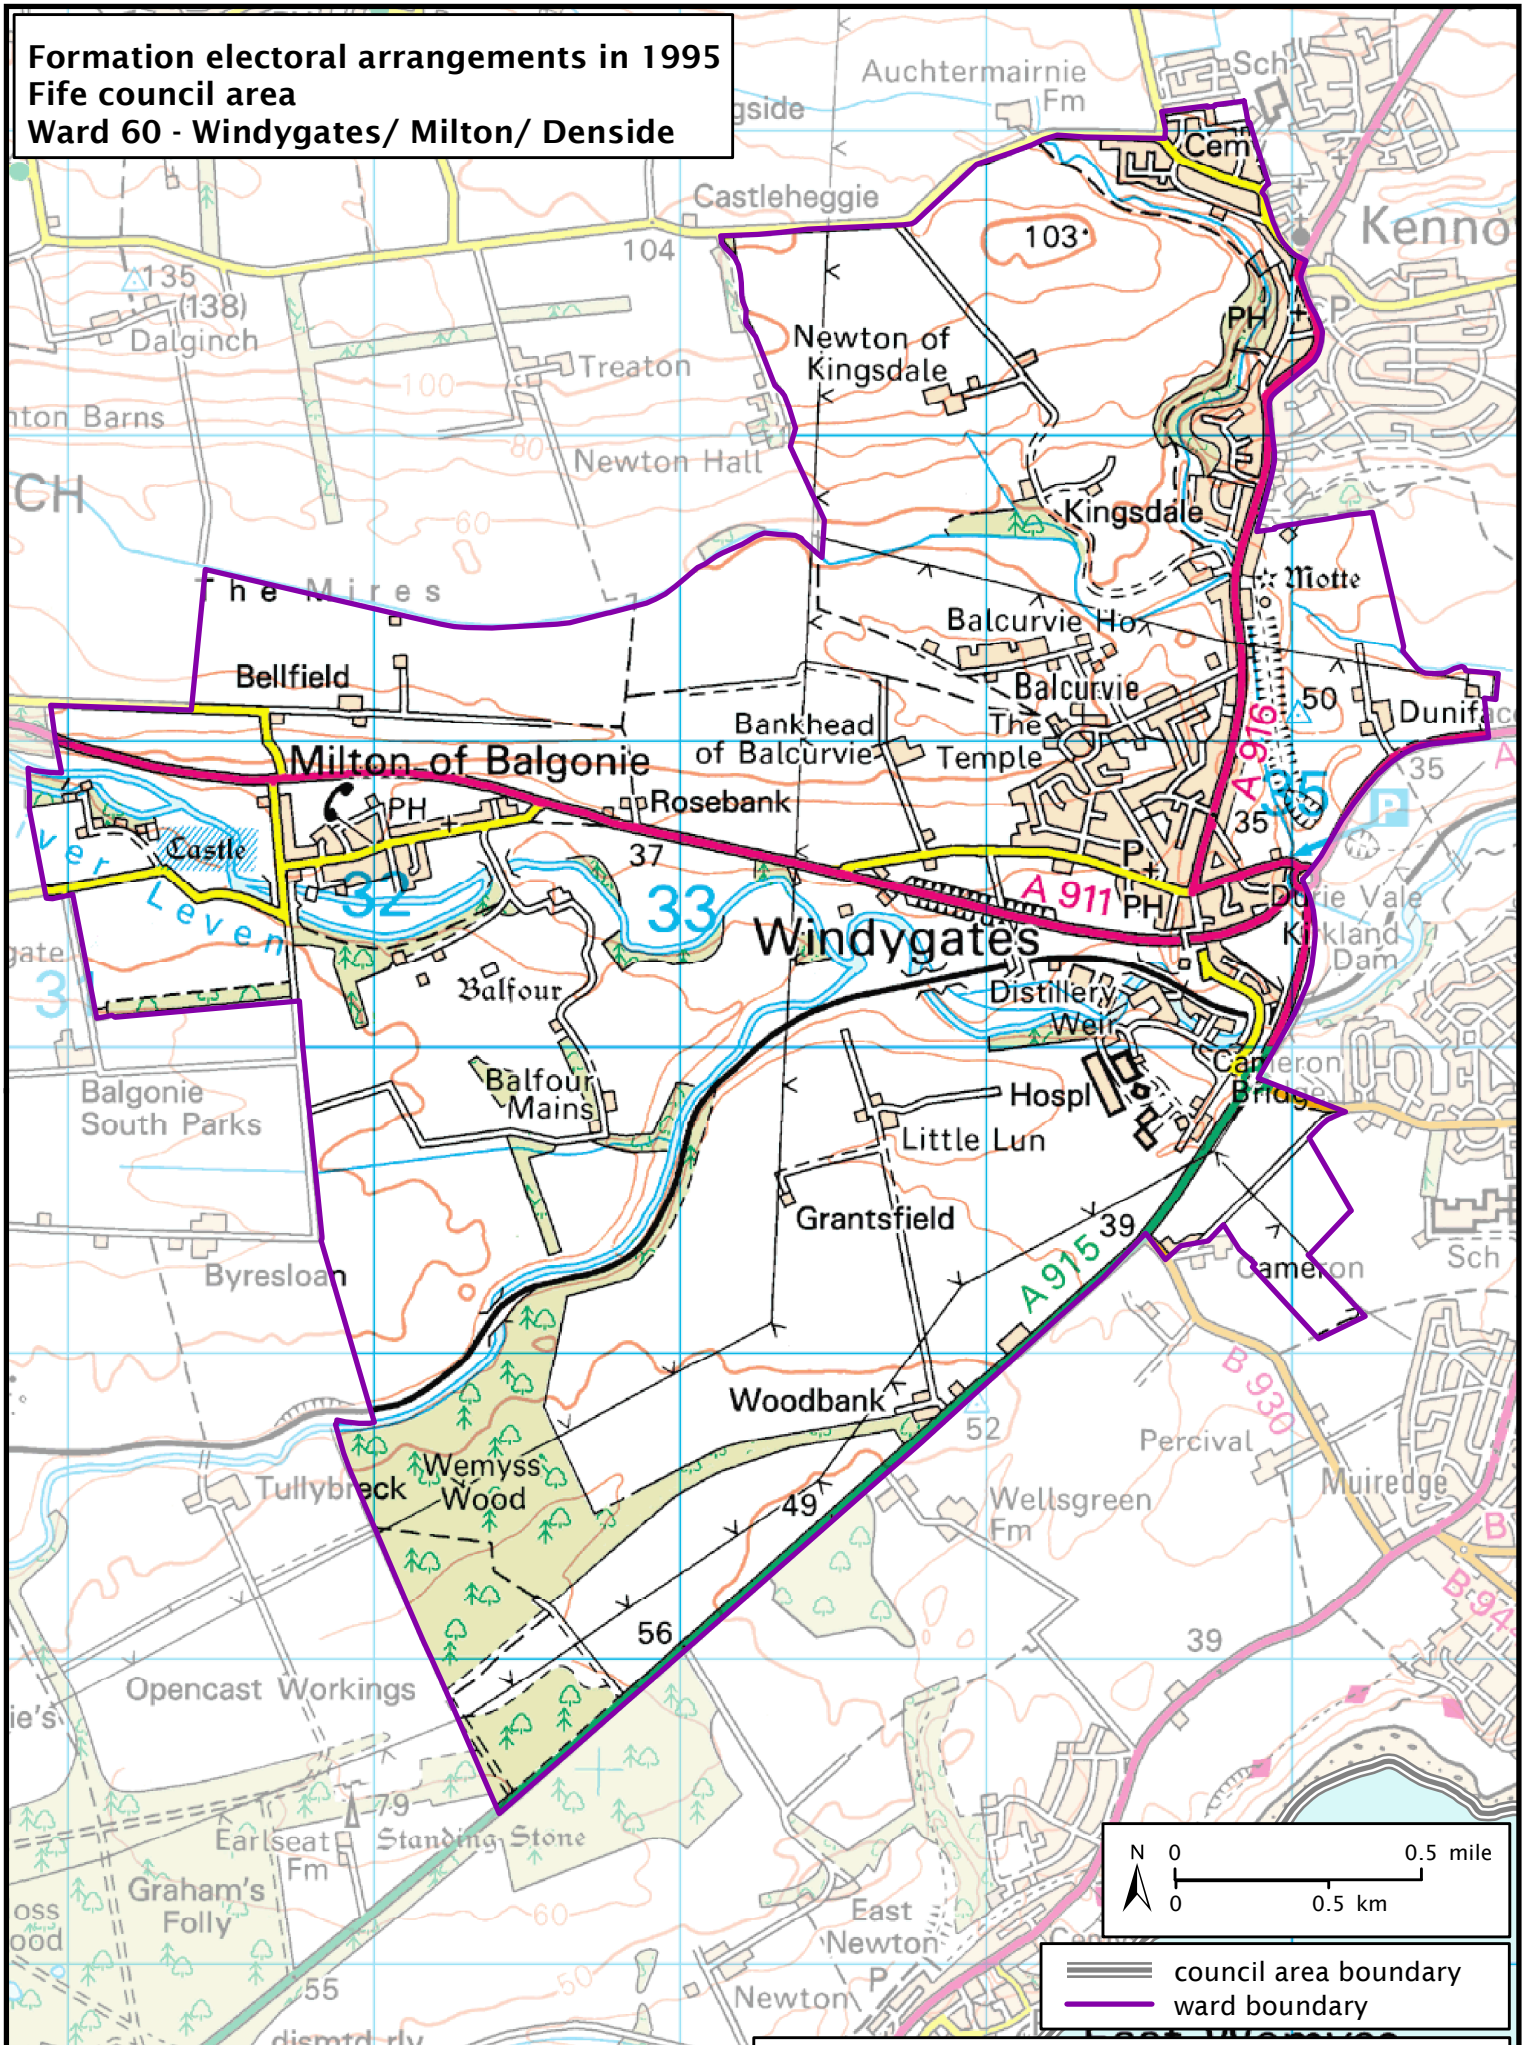

Formation electoral arrangements in 1995
Fife council area
Ward 60 - Windygates/ Milton/ Denside

Crown Copyright and database right 2011. All rights reserved. Ordnance Survey licence no. 100022179

This map shows the ward boundary against Ordnance Survey maps from 2011 rather than maps from when the ward boundary was decided.