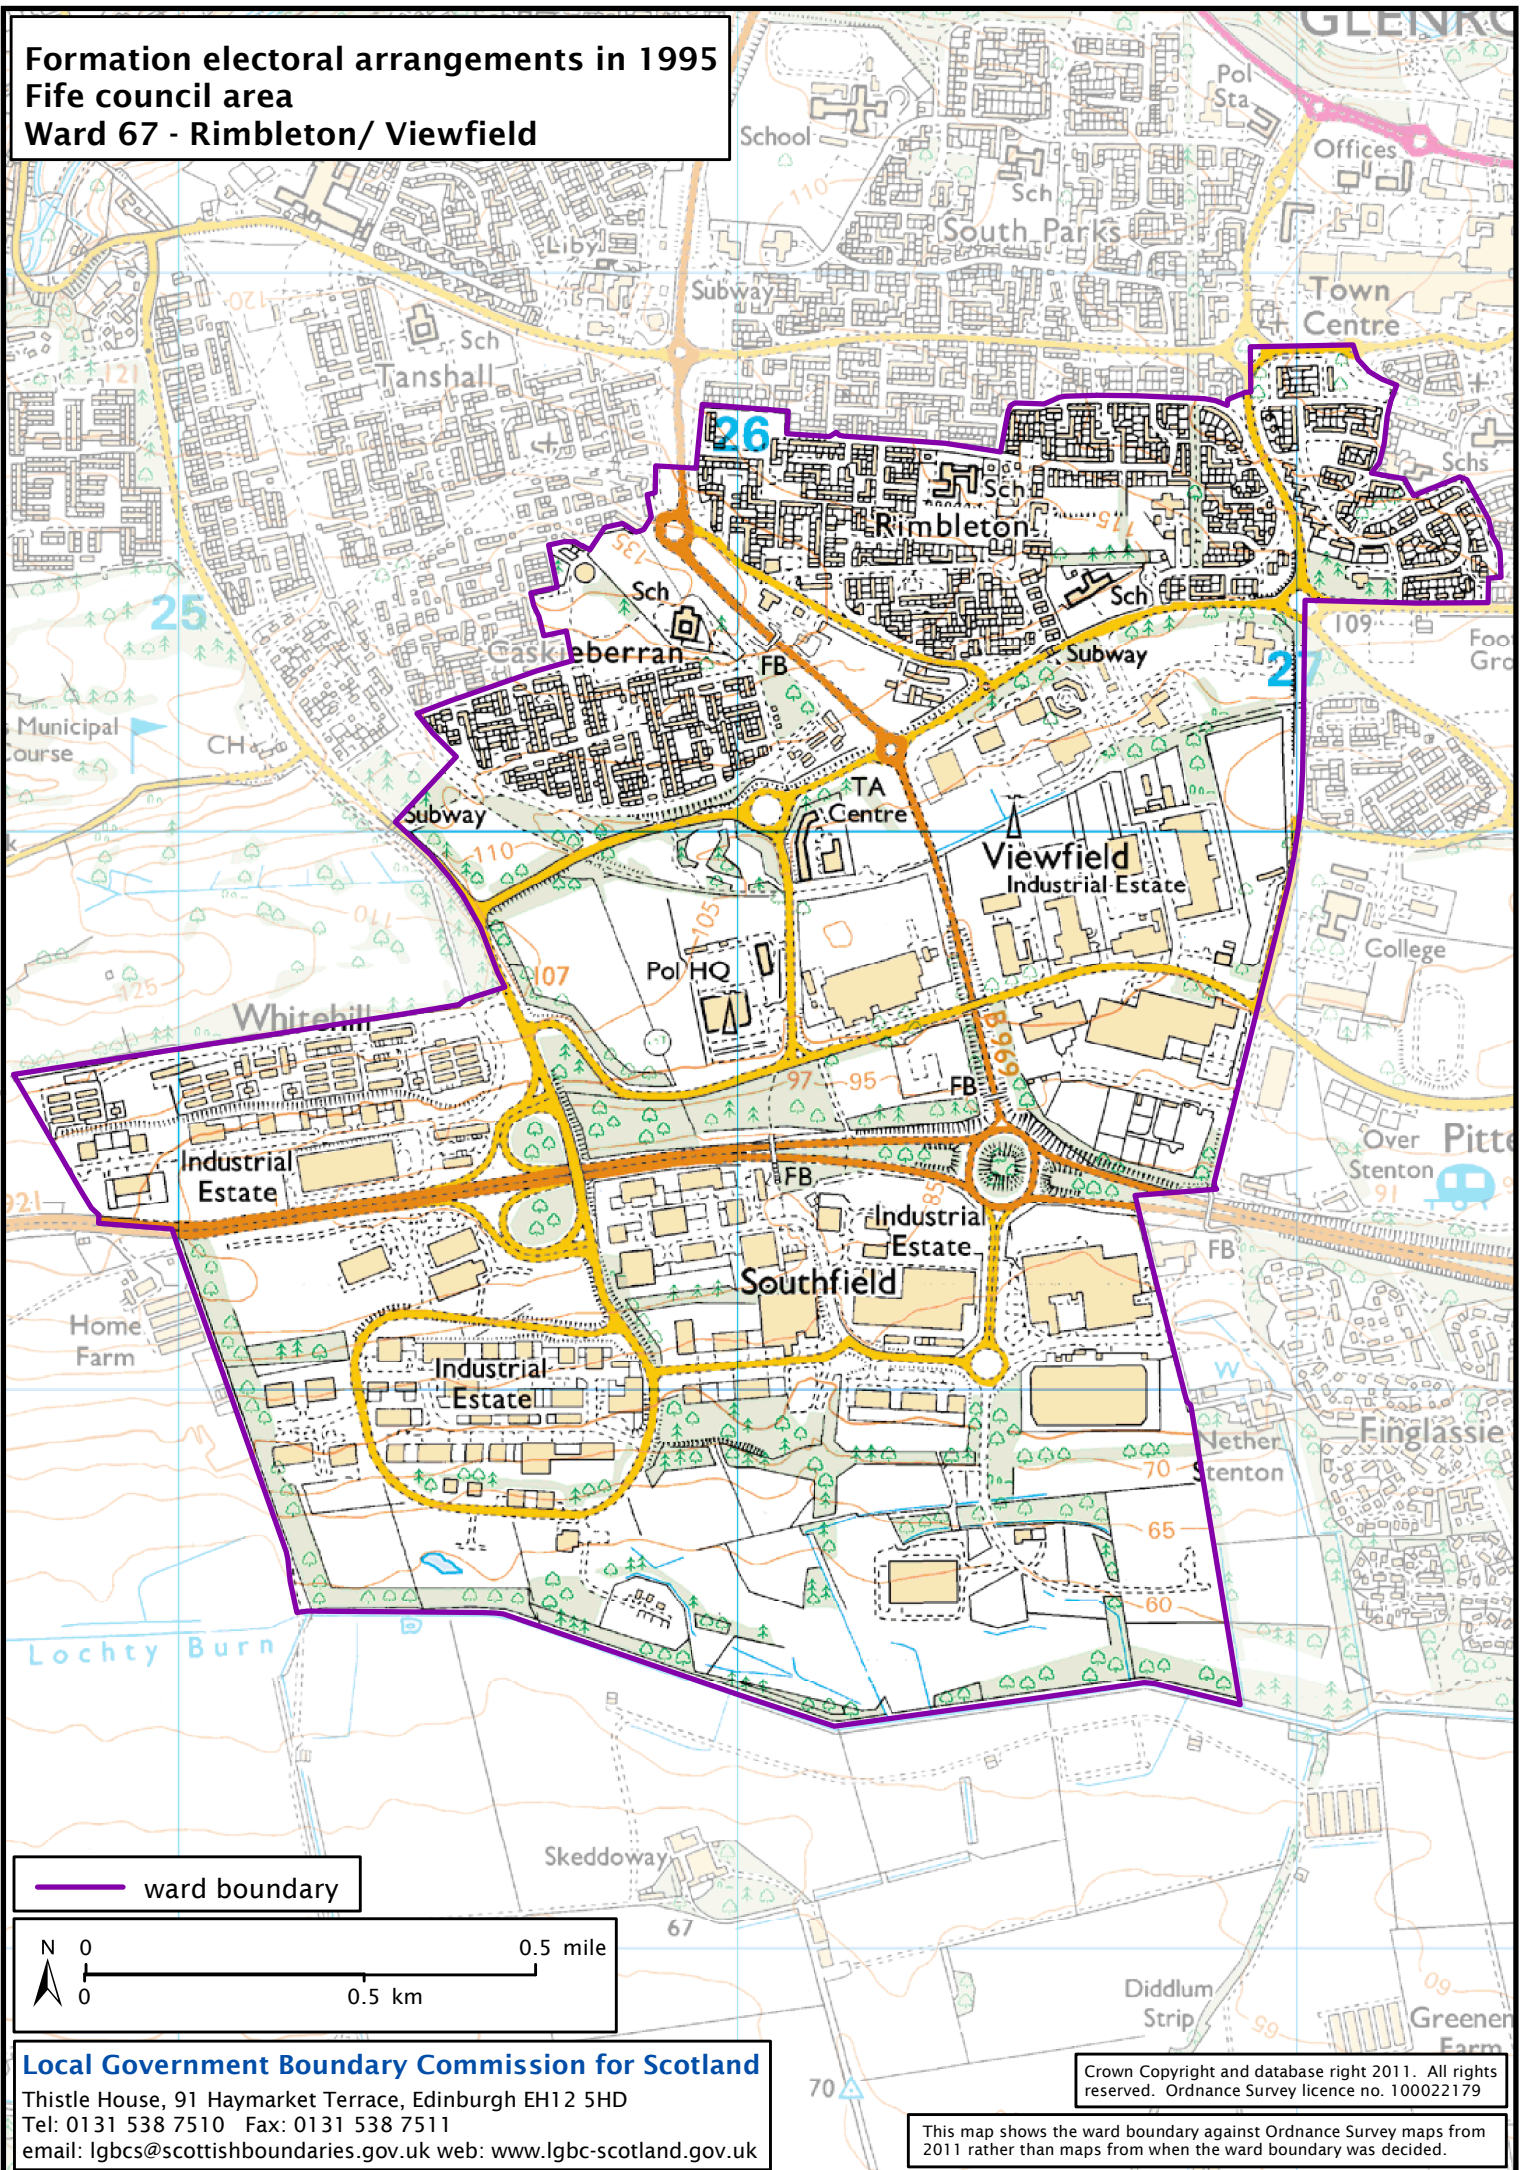

**Formation electoral arrangements in 1995
Fife council area
Ward 67 - Rimbleton/ Viewfield**

— ward boundary

Local Government Boundary Commission for Scotland
 Thistle House, 91 Haymarket Terrace, Edinburgh EH12 5HD
 Tel: 0131 538 7510 Fax: 0131 538 7511
 email: lgbc@scottishboundaries.gov.uk web: www.lgbc-scotland.gov.uk

Crown Copyright and database right 2011. All rights reserved. Ordnance Survey licence no. 100022179

This map shows the ward boundary against Ordnance Survey maps from 2011 rather than maps from when the ward boundary was decided.