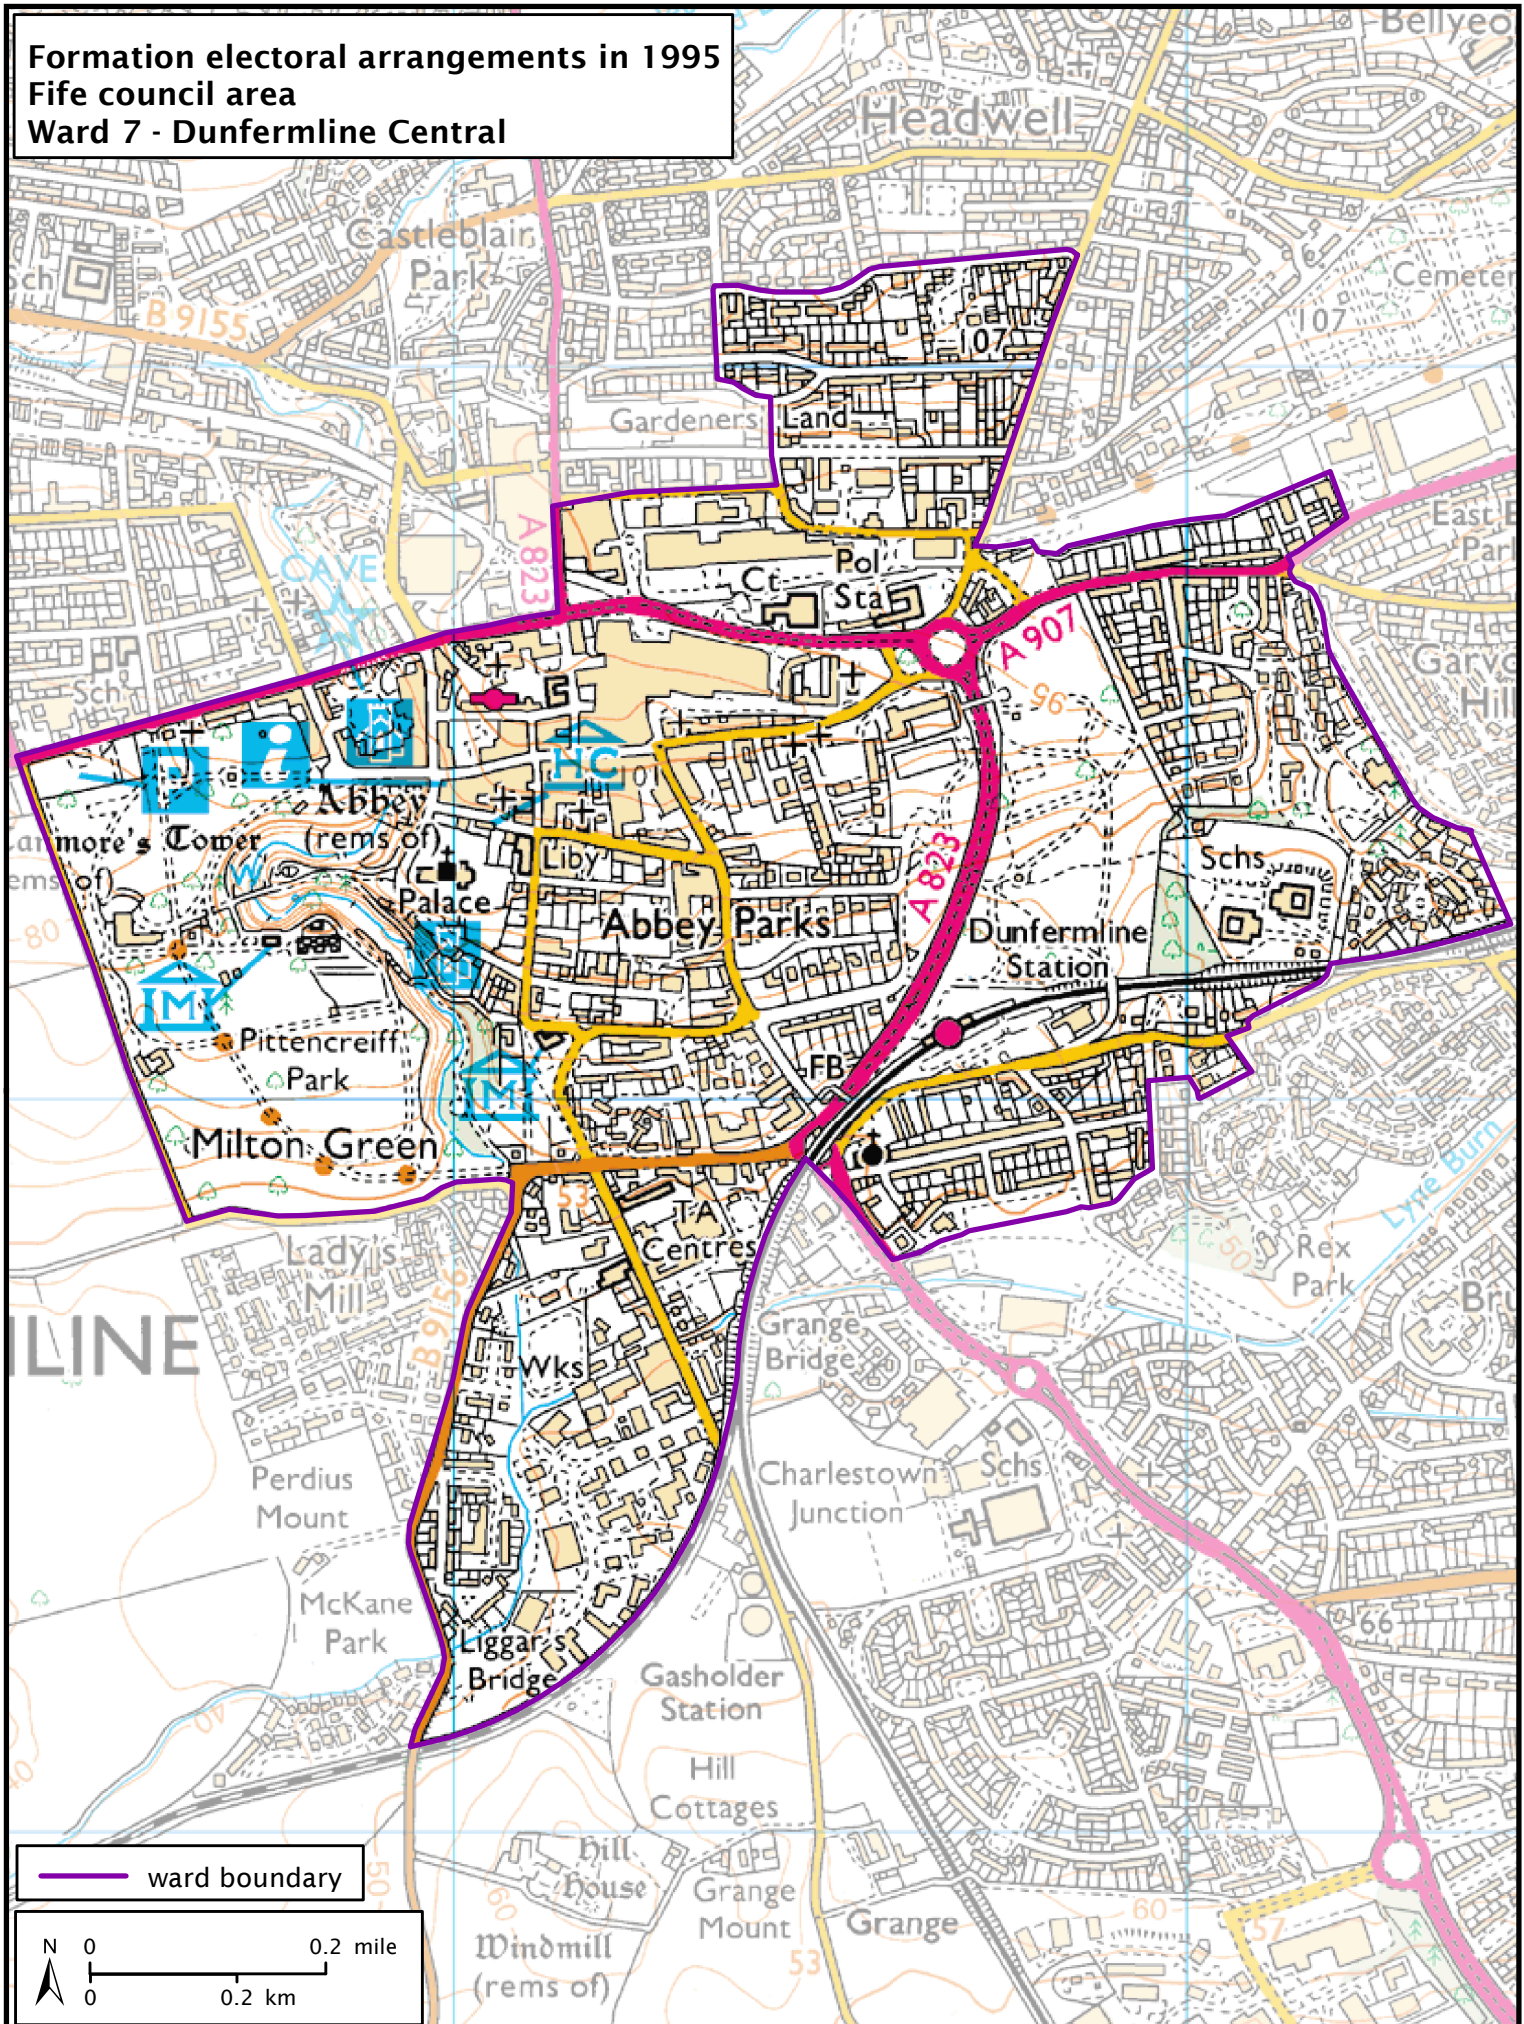

Formation electoral arrangements in 1995
Fife council area
Ward 7 - Dunfermline Central

Local Government Boundary Commission for Scotland

Thistle House, 91 Haymarket Terrace, Edinburgh EH12 5HD
Tel: 0131 538 7510 Fax: 0131 538 7511
email: lgbc@scottishboundaries.gov.uk web: www.lgbc-scotland.gov.uk

Crown Copyright and database right 2011. All rights reserved. Ordnance Survey licence no. 100022179

This map shows the ward boundary against Ordnance Survey maps from 2011 rather than maps from when the ward boundary was decided.