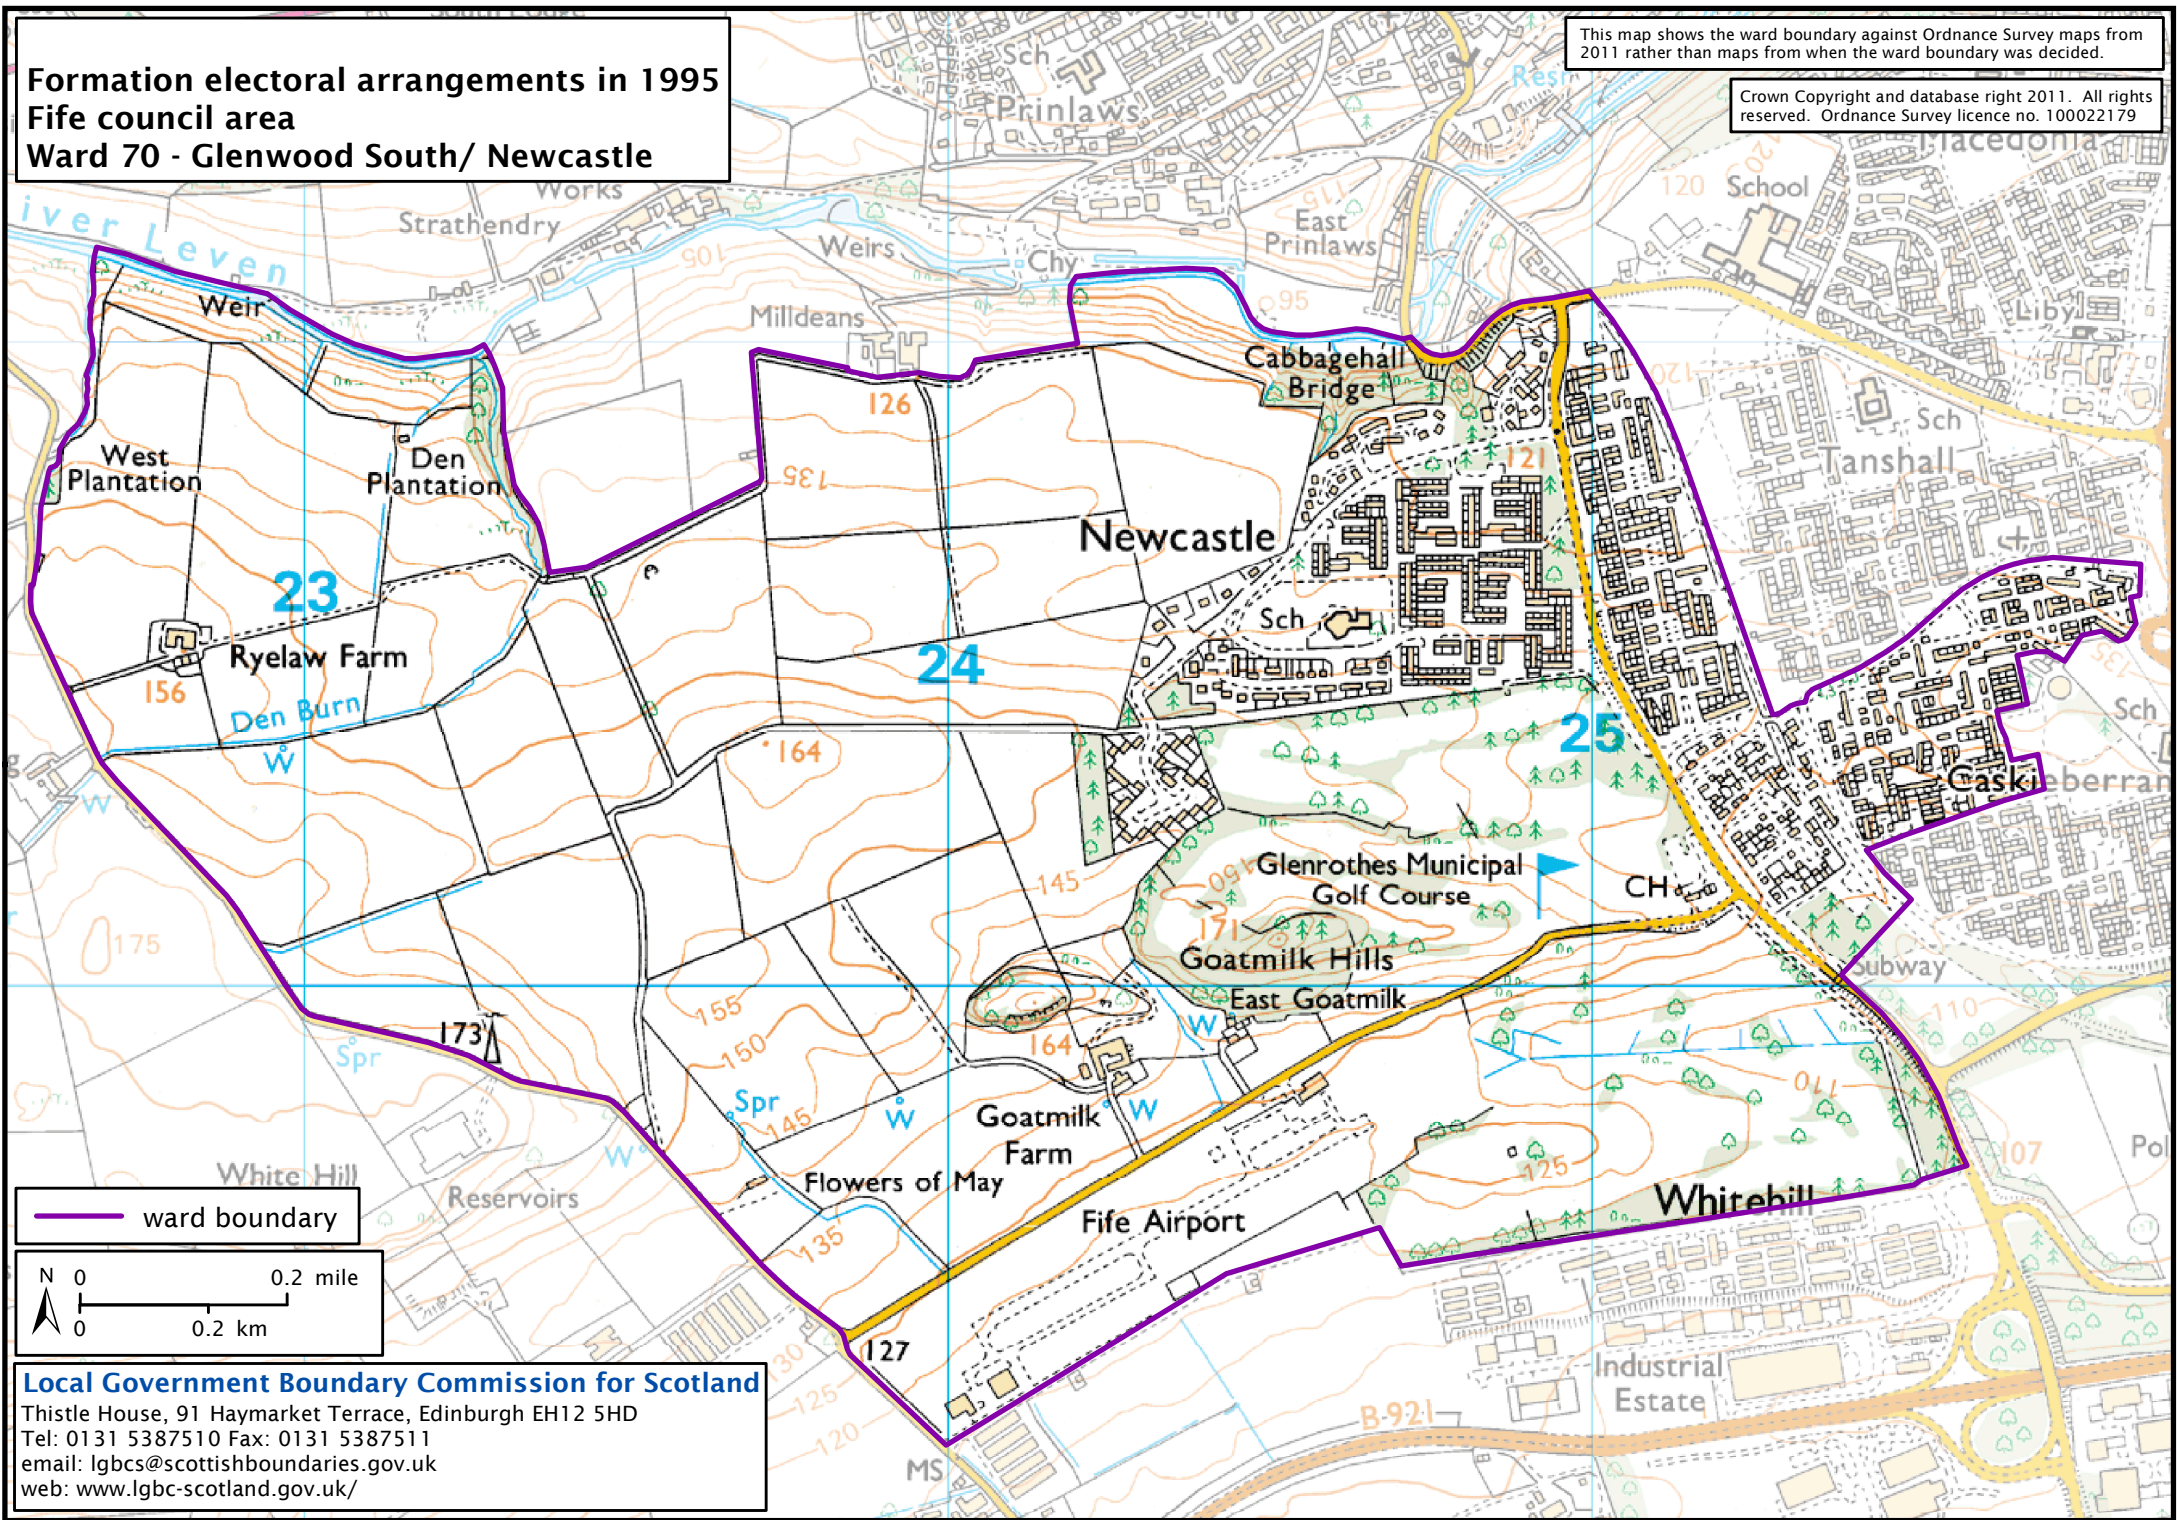

**Formation electoral arrangements in 1995
Fife council area
Ward 70 - Glenwood South/ Newcastle**

This map shows the ward boundary against Ordnance Survey maps from 2011 rather than maps from when the ward boundary was decided.

Crown Copyright and database right 2011. All rights reserved. Ordnance Survey licence no. 100022179

Local Government Boundary Commission for Scotland
Thistle House, 91 Haymarket Terrace, Edinburgh EH12 5HD
Tel: 0131 5387510 Fax: 0131 5387511
email: lgbc@scottishboundaries.gov.uk
web: www.lgbc-scotland.gov.uk/