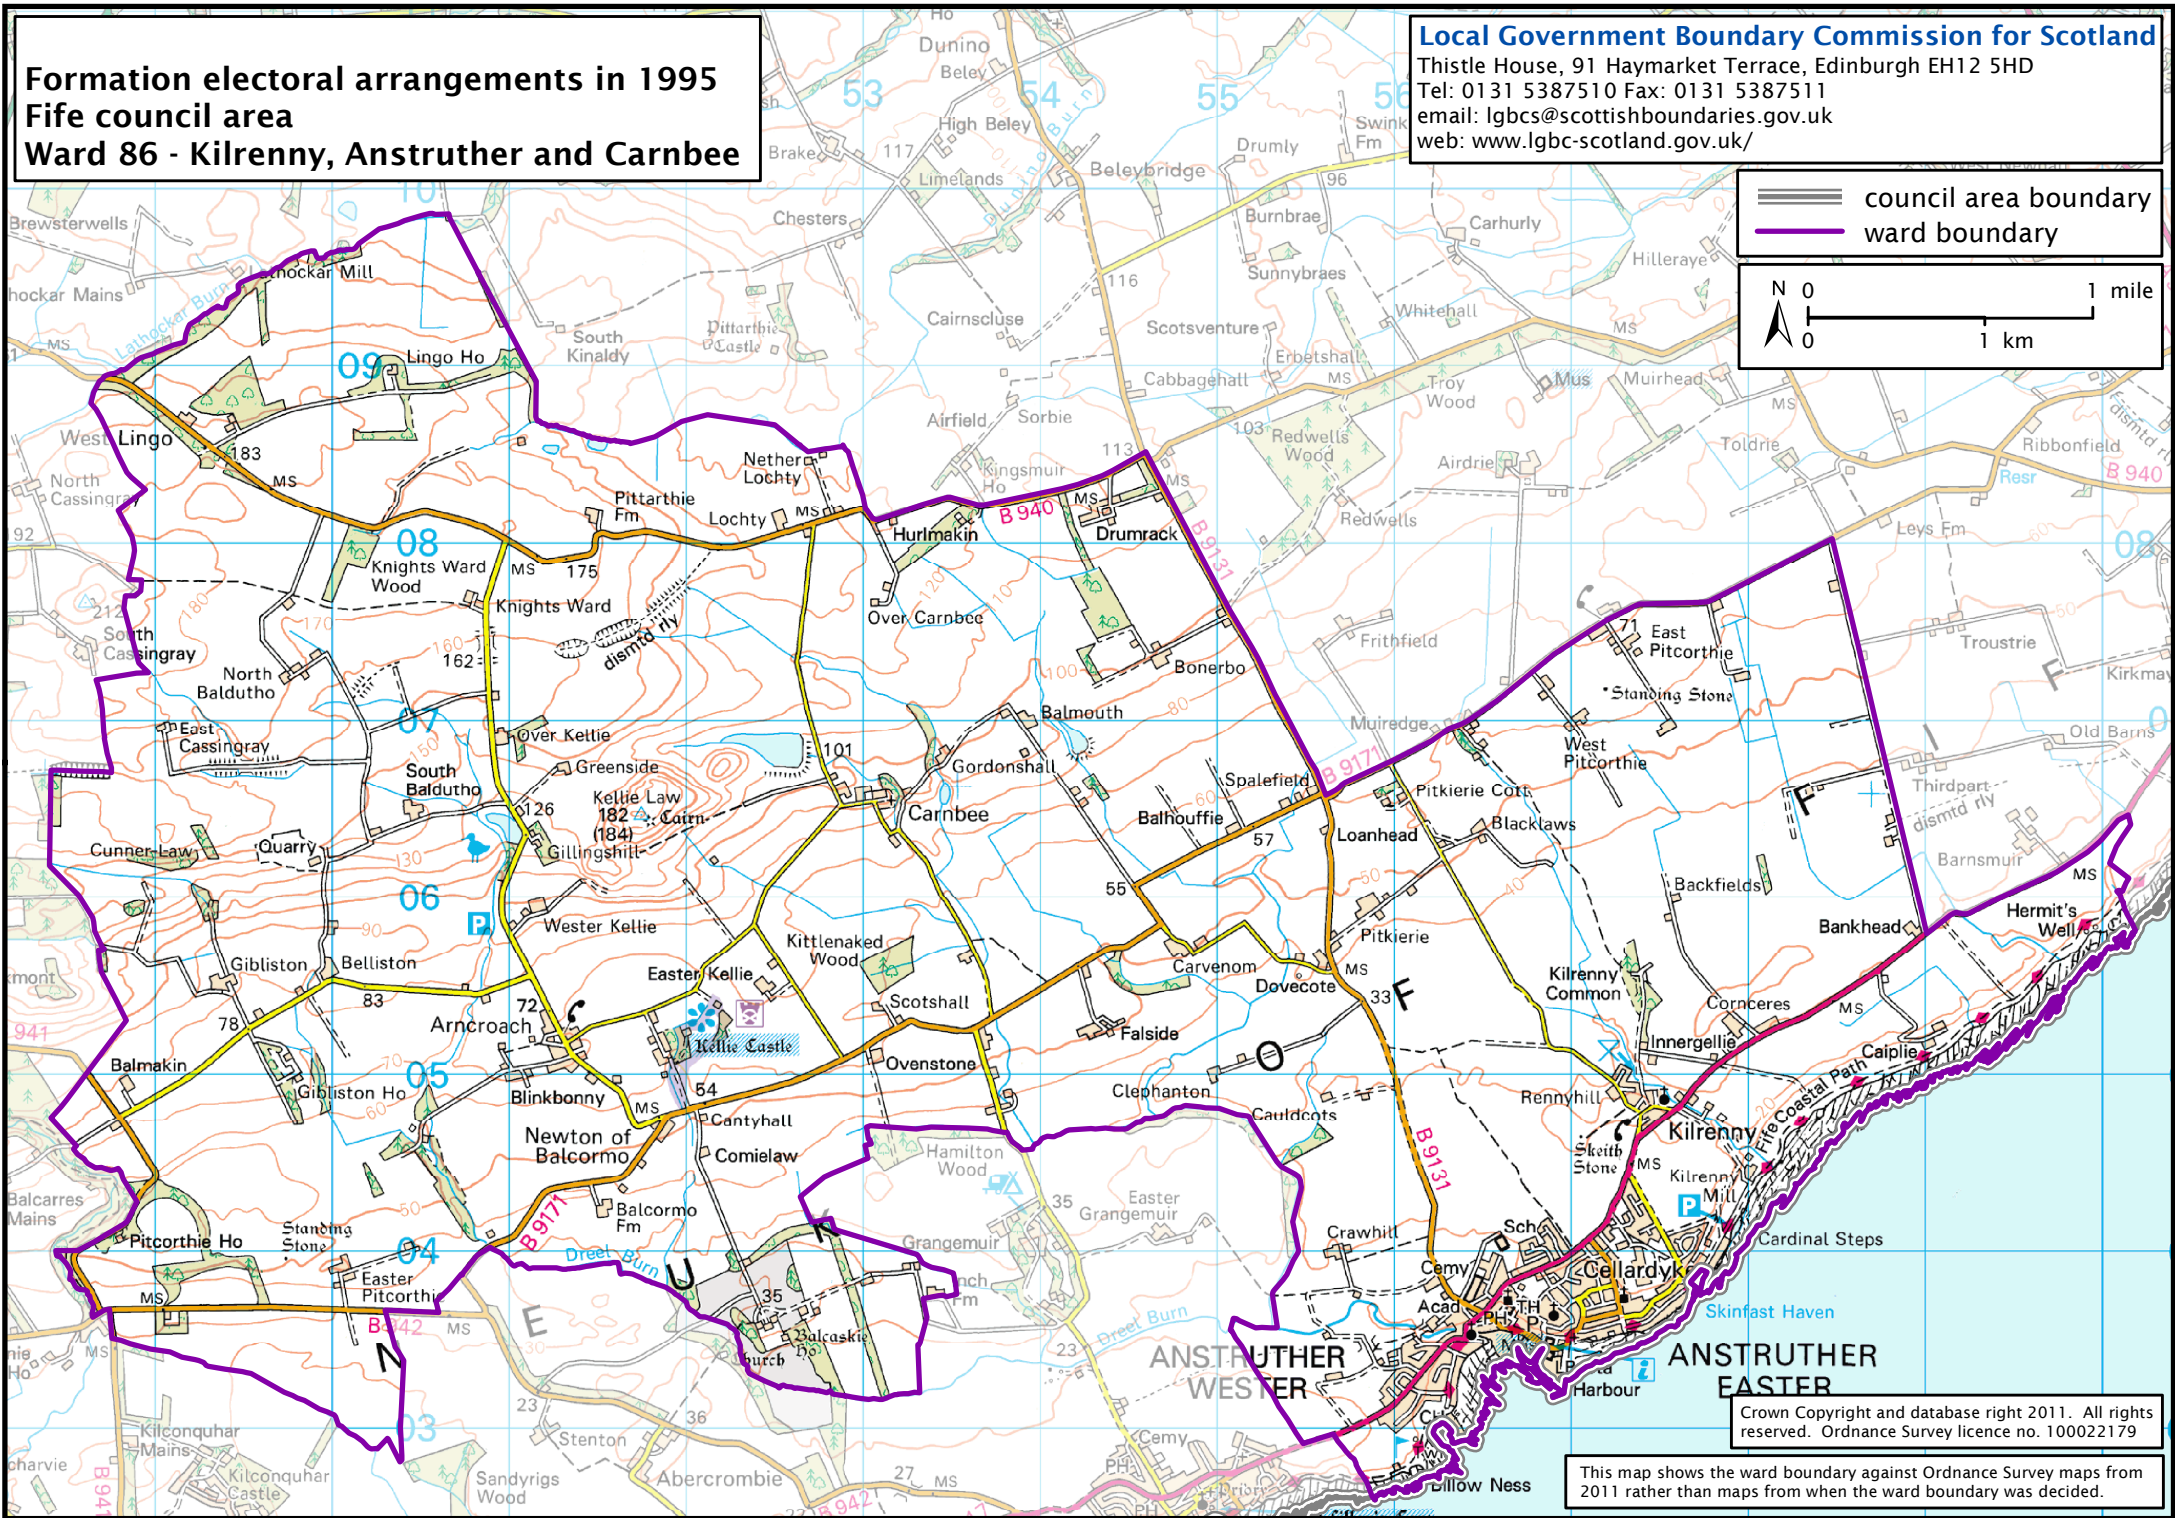

**Formation electoral arrangements in 1995
Fife council area
Ward 86 - Kilrenny, Anstruther and Carnbee**

Local Government Boundary Commission for Scotland

Thistle House, 91 Haymarket Terrace, Edinburgh EH12 5HD
Tel: 0131 5387510 Fax: 0131 5387511
email: lgbc@scottishboundaries.gov.uk
web: www.lgbc-scotland.gov.uk/

 council area boundary
 ward boundary

 N 0 1 mile
 0 1 km

Crown Copyright and database right 2011. All rights reserved. Ordnance Survey licence no. 100022179

This map shows the ward boundary against Ordnance Survey maps from 2011 rather than maps from when the ward boundary was decided.