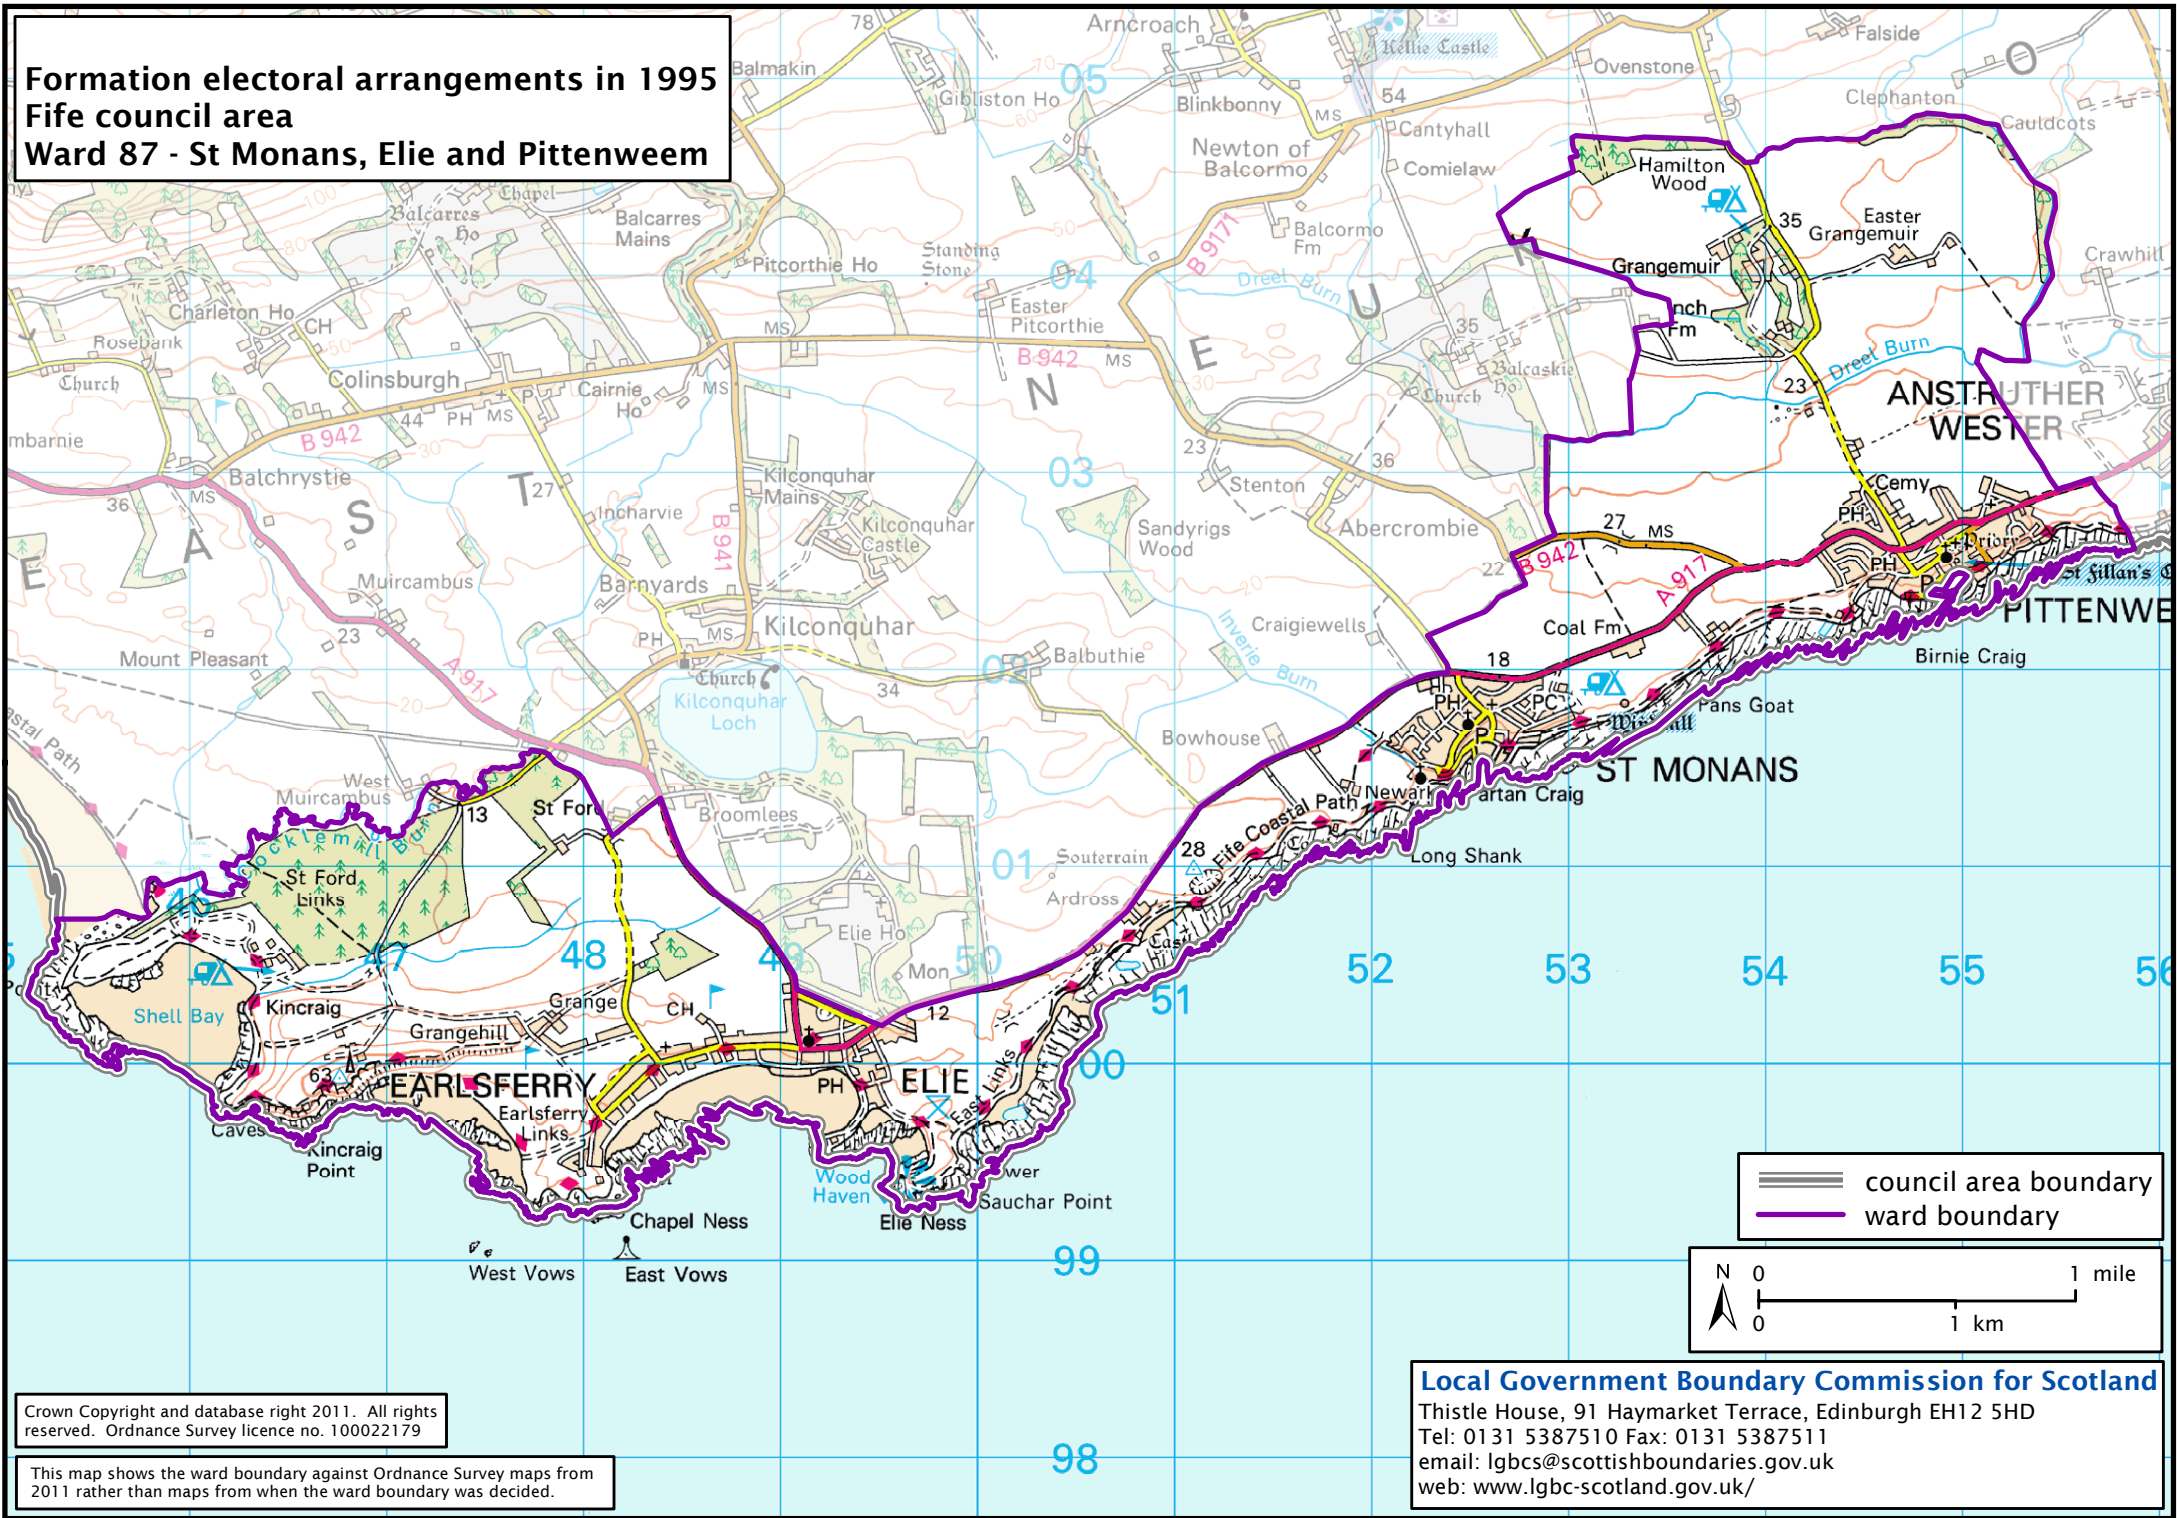

**Formation electoral arrangements in 1995
Fife council area
Ward 87 - St Monans, Elie and Pittenweem**

Crown Copyright and database right 2011. All rights reserved. Ordnance Survey licence no. 100022179

This map shows the ward boundary against Ordnance Survey maps from 2011 rather than maps from when the ward boundary was decided.

 council area boundary
 ward boundary

Local Government Boundary Commission for Scotland
 Thistle House, 91 Haymarket Terrace, Edinburgh EH12 5HD
 Tel: 0131 5387510 Fax: 0131 5387511
 email: lgbc@scottishboundaries.gov.uk
 web: www.lgbc-scotland.gov.uk/