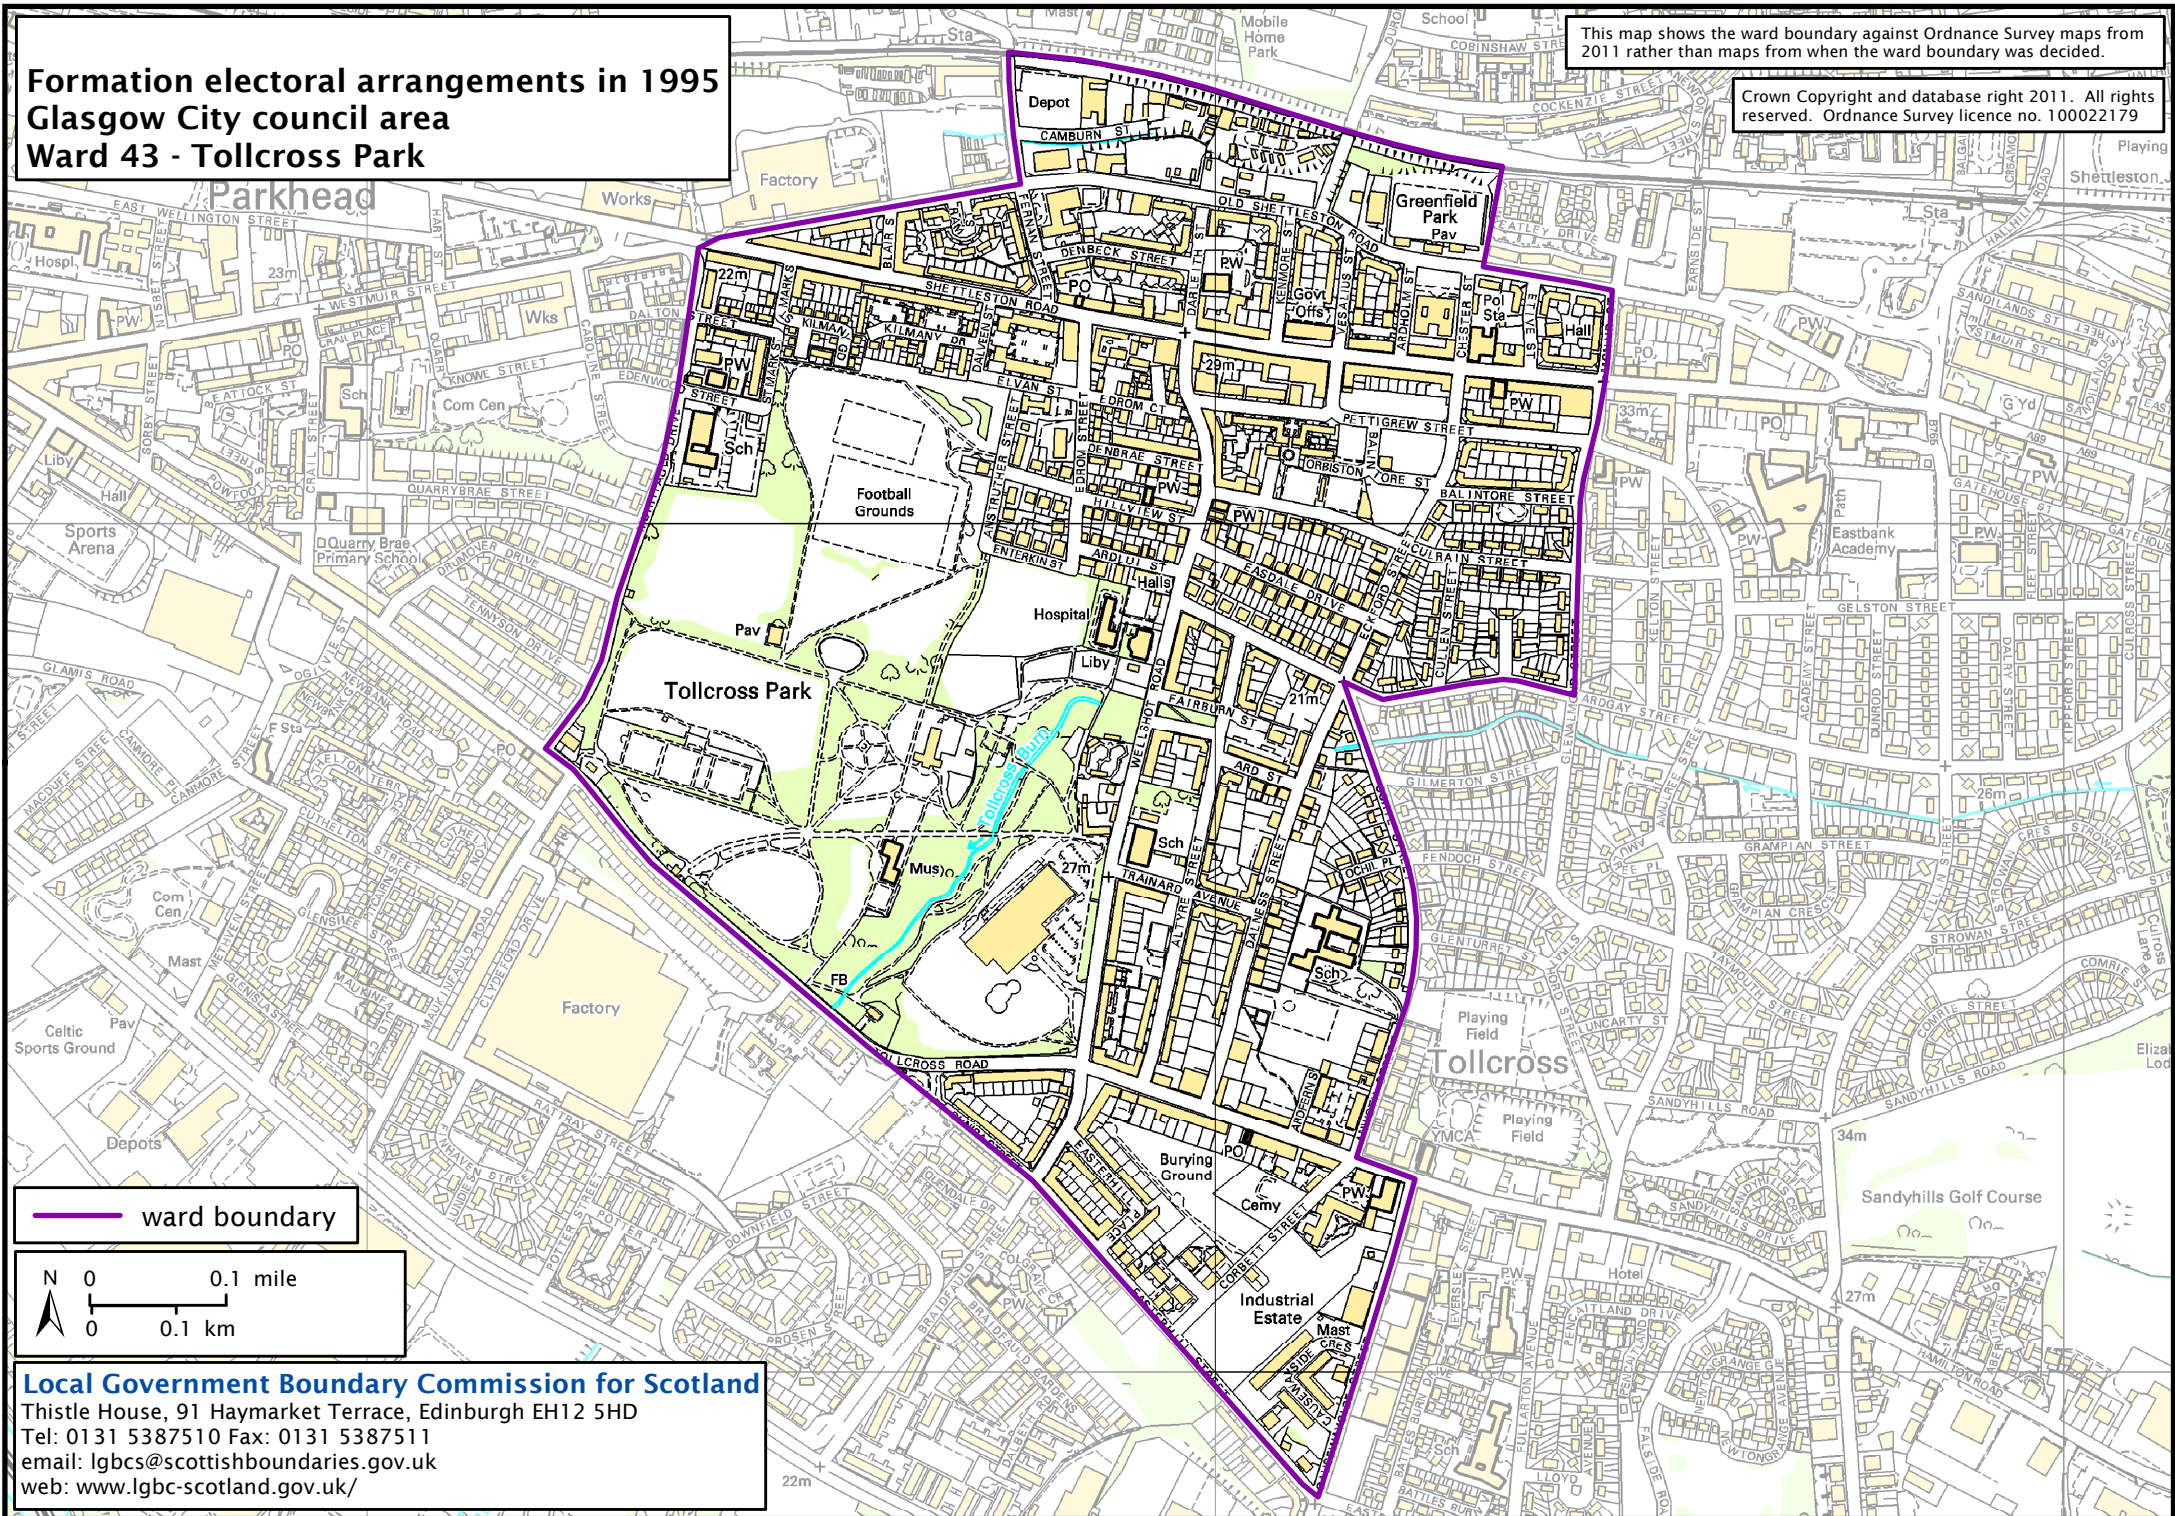

**Formation electoral arrangements in 1995
Glasgow City council area
Ward 43 - Tollcross Park**

This map shows the ward boundary against Ordnance Survey maps from 2011 rather than maps from when the ward boundary was decided.

Crown Copyright and database right 2011. All rights reserved. Ordnance Survey licence no. 100022179

ward boundary

N 0 0.1 mile
0 0.1 km

Local Government Boundary Commission for Scotland
Thistle House, 91 Haymarket Terrace, Edinburgh EH12 5HD
Tel: 0131 5387510 Fax: 0131 5387511
email: lgbc@scottishboundaries.gov.uk
web: www.lgbc-scotland.gov.uk/