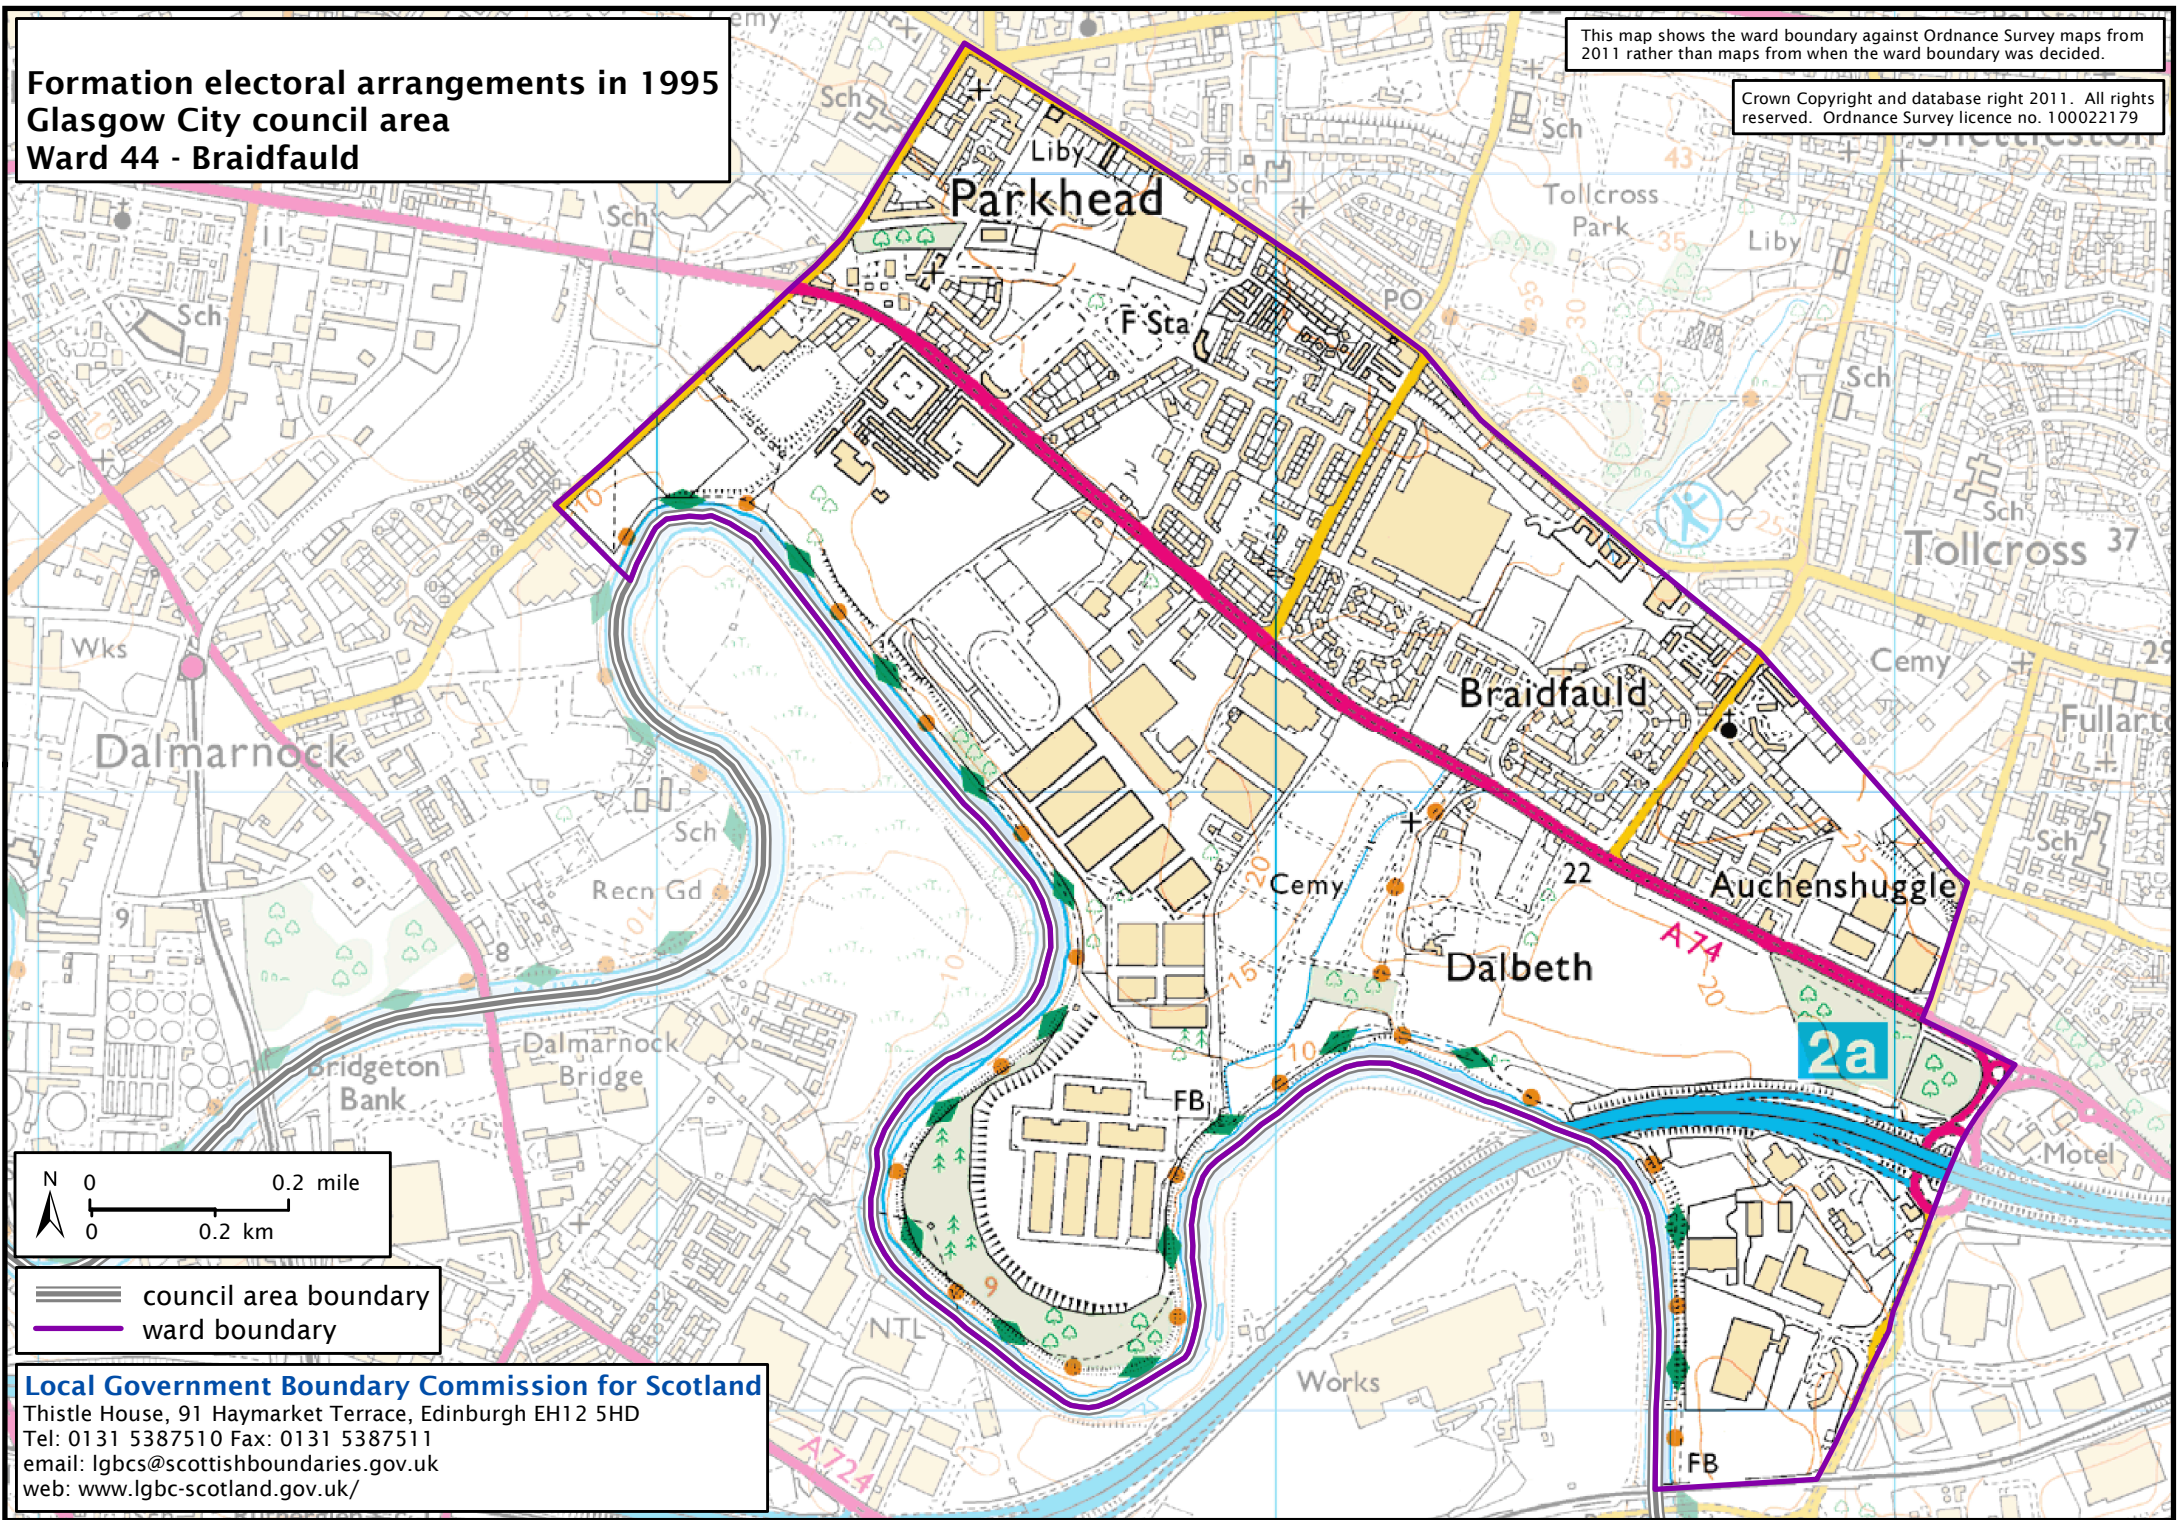

**Formation electoral arrangements in 1995
Glasgow City council area
Ward 44 - Braidfauld**

This map shows the ward boundary against Ordnance Survey maps from 2011 rather than maps from when the ward boundary was decided.

Crown Copyright and database right 2011. All rights reserved. Ordnance Survey licence no. 100022179

- council area boundary
- ward boundary

Local Government Boundary Commission for Scotland
Thistle House, 91 Haymarket Terrace, Edinburgh EH12 5HD
Tel: 0131 5387510 Fax: 0131 5387511
email: lgbc@scottishboundaries.gov.uk
web: www.lgbc-scotland.gov.uk/