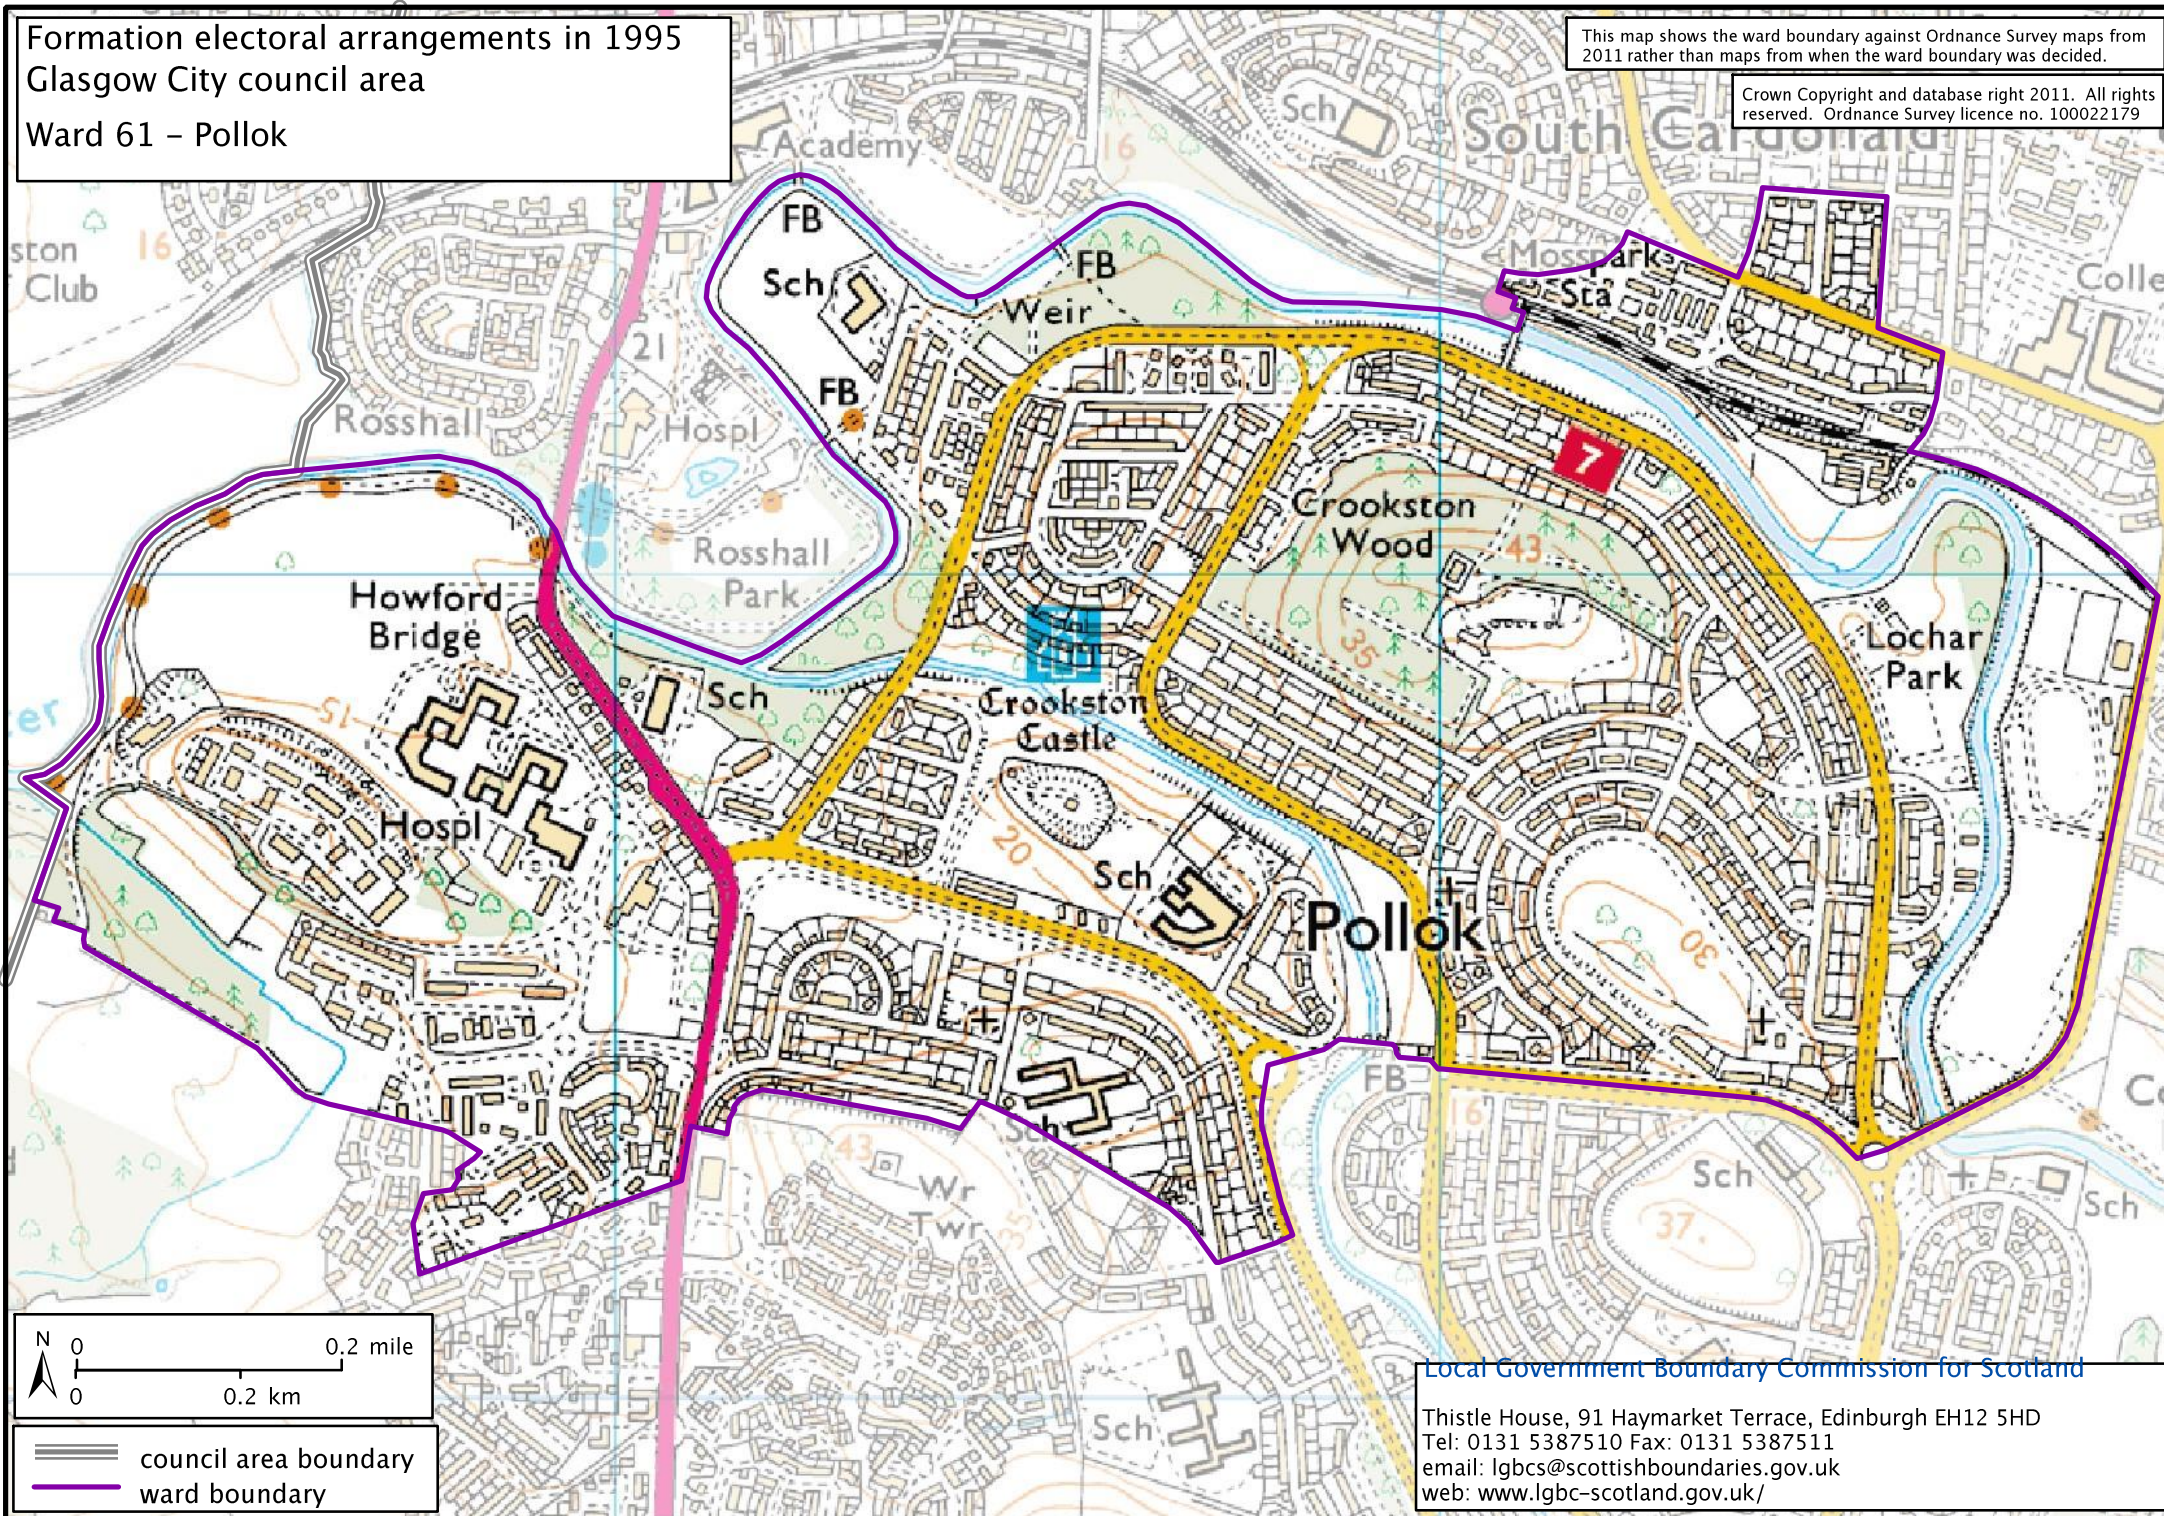

Formation electoral arrangements in 1995
Glasgow City council area

Ward 61 – Pollok

This map shows the ward boundary against Ordnance Survey maps from 2011 rather than maps from when the ward boundary was decided.

Crown Copyright and database right 2011. All rights reserved. Ordnance Survey licence no. 100022179

Local Government Boundary Commission for Scotland

Thistle House, 91 Haymarket Terrace, Edinburgh EH12 5HD
Tel: 0131 5387510 Fax: 0131 5387511
email: lgbc@scottishboundaries.gov.uk
web: www.lgbc-scotland.gov.uk/