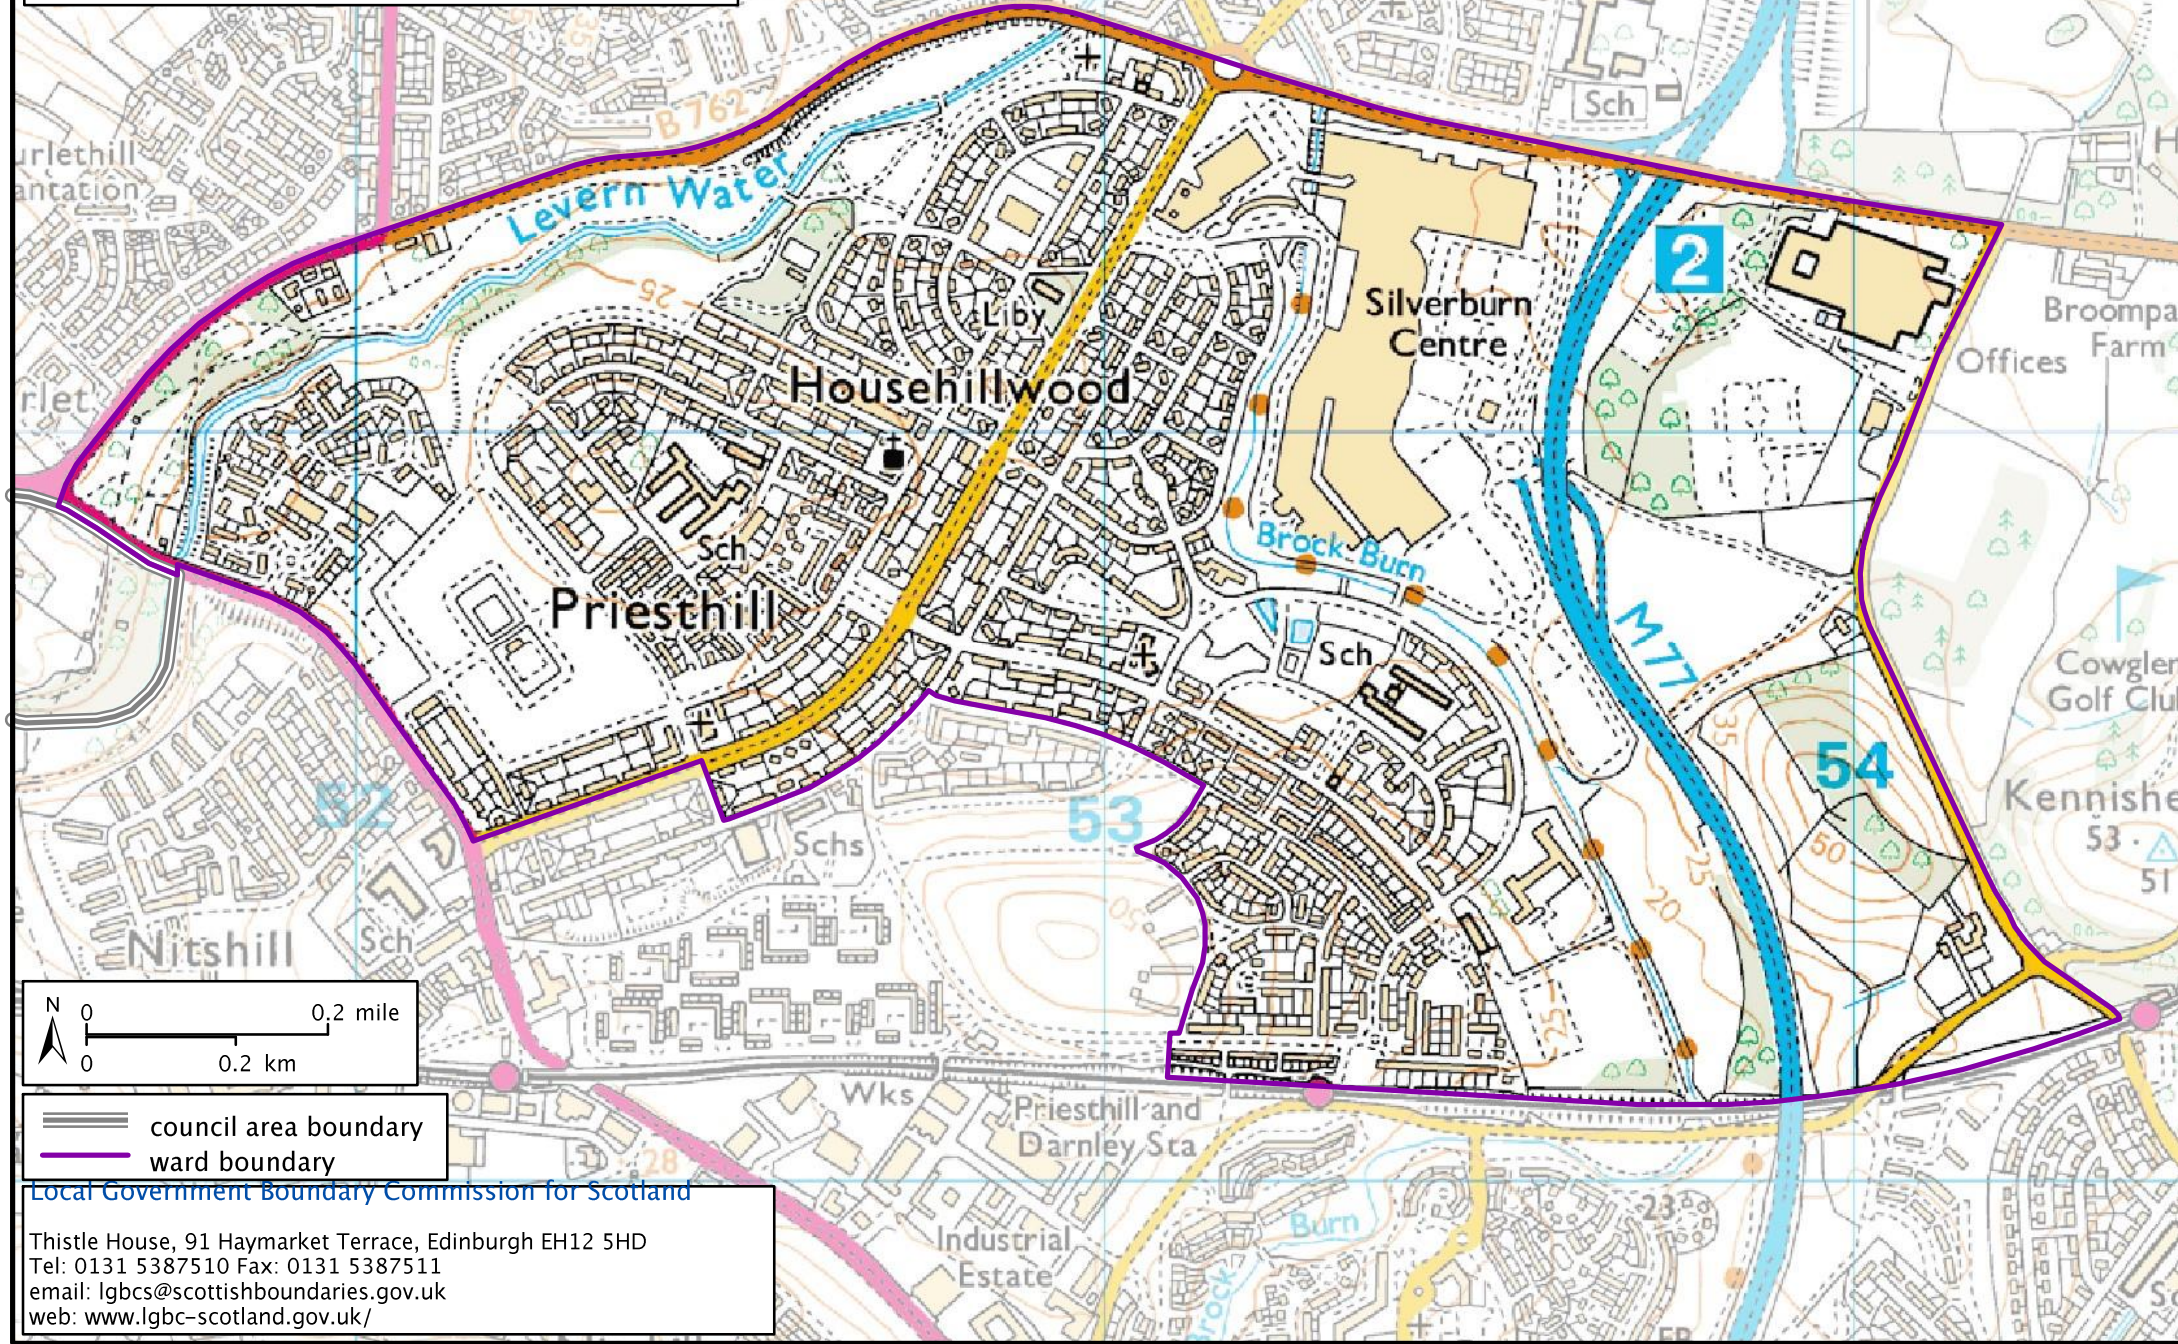

Formation electoral arrangements in 1995
Glasgow City council area
Ward 64 – South Pollok

This map shows the ward boundary against Ordnance Survey maps from 2011 rather than maps from when the ward boundary was decided.

Crown Copyright and database right 2011. All rights reserved. Ordnance Survey licence no. 100022179

— council area boundary
— ward boundary

Local Government Boundary Commission for Scotland
Thistle House, 91 Haymarket Terrace, Edinburgh EH12 5HD
Tel: 0131 5387510 Fax: 0131 5387511
email: lgbc@scottishboundaries.gov.uk
web: www.lgbc-scotland.gov.uk/