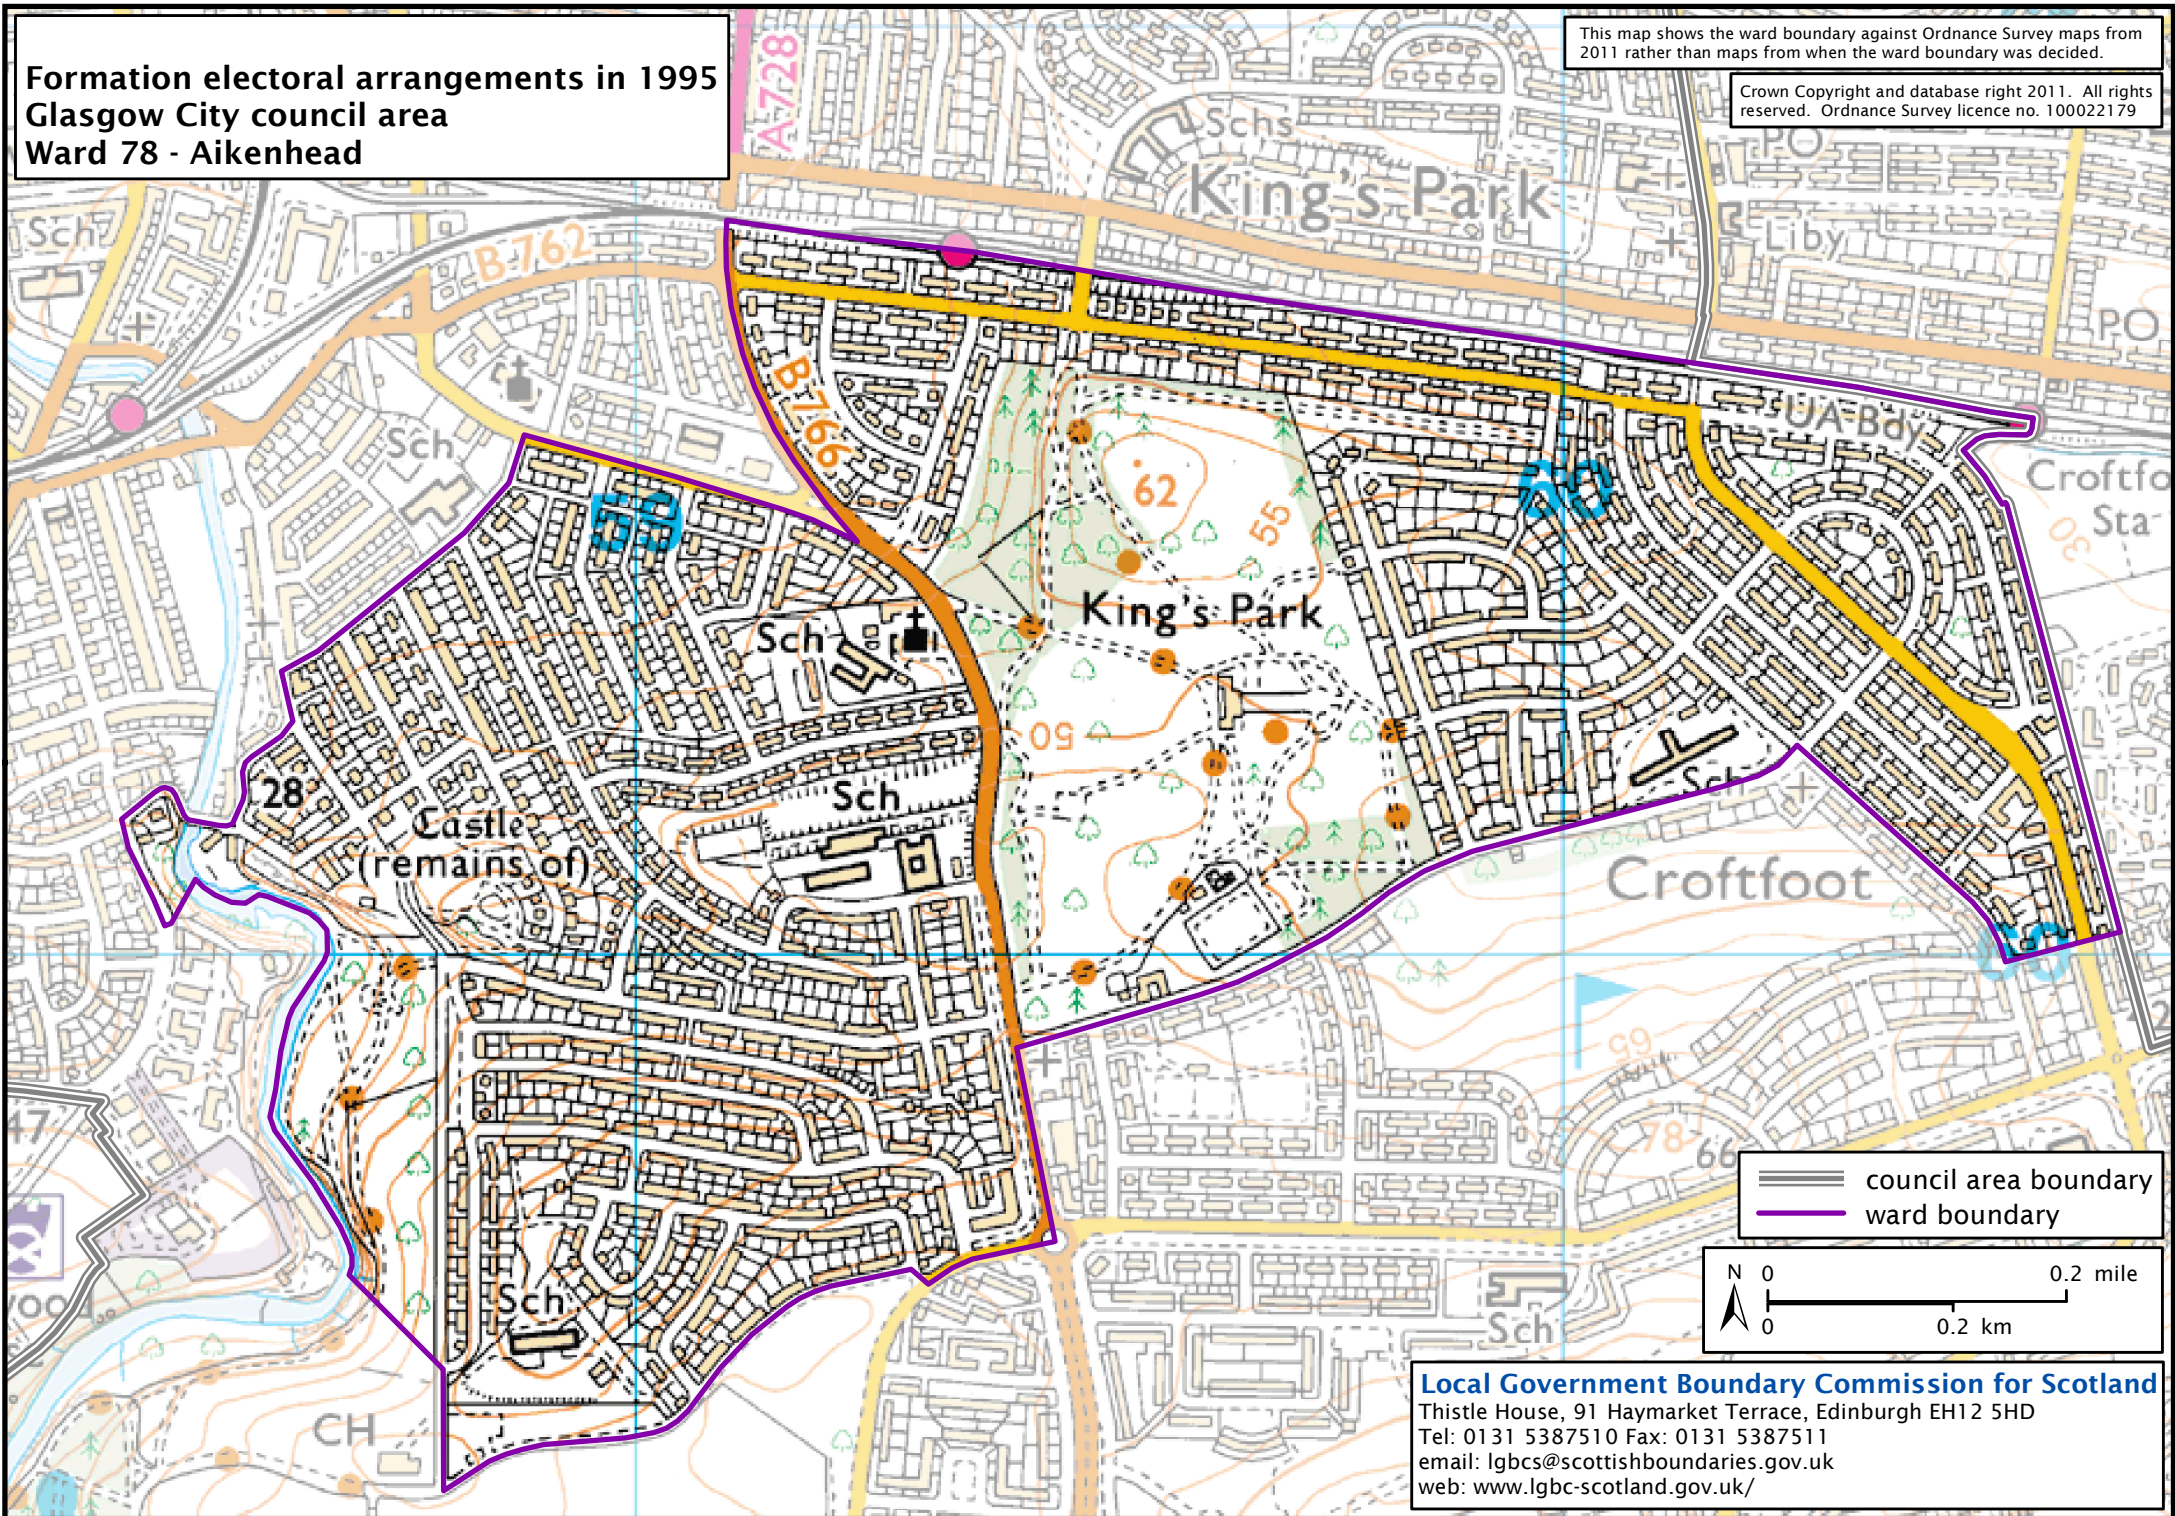

**Formation electoral arrangements in 1995
Glasgow City council area
Ward 78 - Aikenhead**

This map shows the ward boundary against Ordnance Survey maps from 2011 rather than maps from when the ward boundary was decided.

Crown Copyright and database right 2011. All rights reserved. Ordnance Survey licence no. 100022179

— council area boundary
— ward boundary

Local Government Boundary Commission for Scotland
Thistle House, 91 Haymarket Terrace, Edinburgh EH12 5HD
Tel: 0131 5387510 Fax: 0131 5387511
email: lgbc@scottishboundaries.gov.uk
web: www.lgbc-scotland.gov.uk/