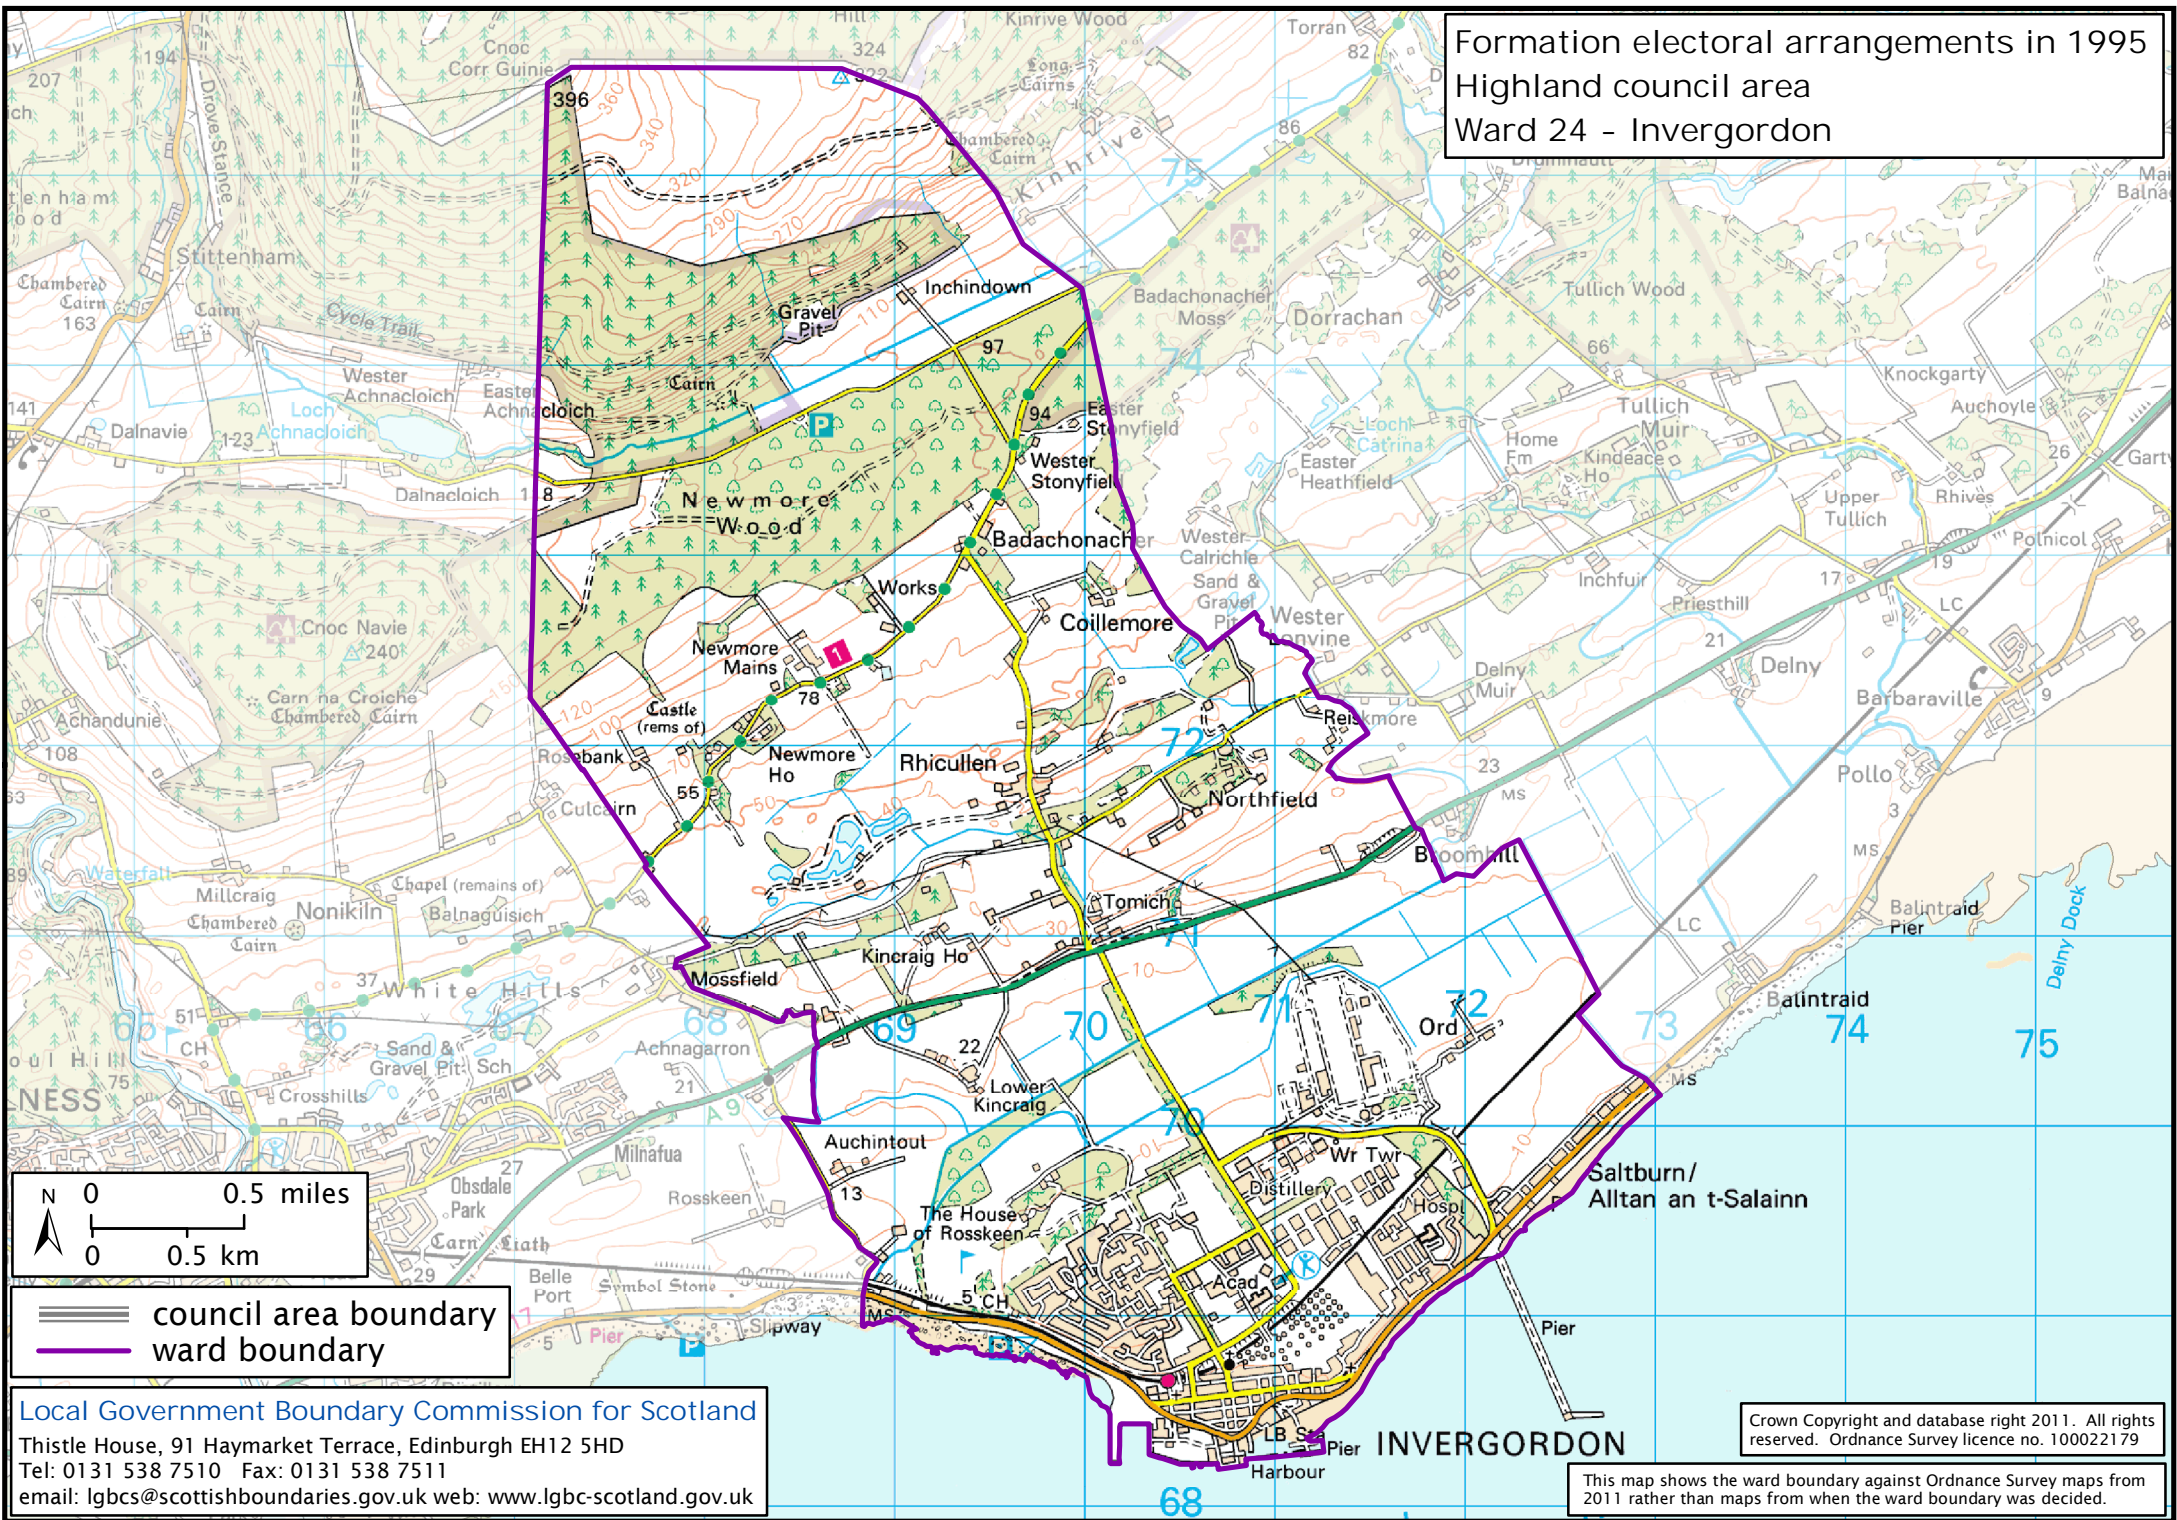

Formation electoral arrangements in 1995
 Highland council area
 Ward 24 - Invergordon

 council area boundary
 ward boundary

Local Government Boundary Commission for Scotland
 Thistle House, 91 Haymarket Terrace, Edinburgh EH12 5HD
 Tel: 0131 538 7510 Fax: 0131 538 7511
 email: lgbc@scottishboundaries.gov.uk web: www.lgbc-scotland.gov.uk

Crown Copyright and database right 2011. All rights reserved. Ordnance Survey licence no. 100022179

This map shows the ward boundary against Ordnance Survey maps from 2011 rather than maps from when the ward boundary was decided.