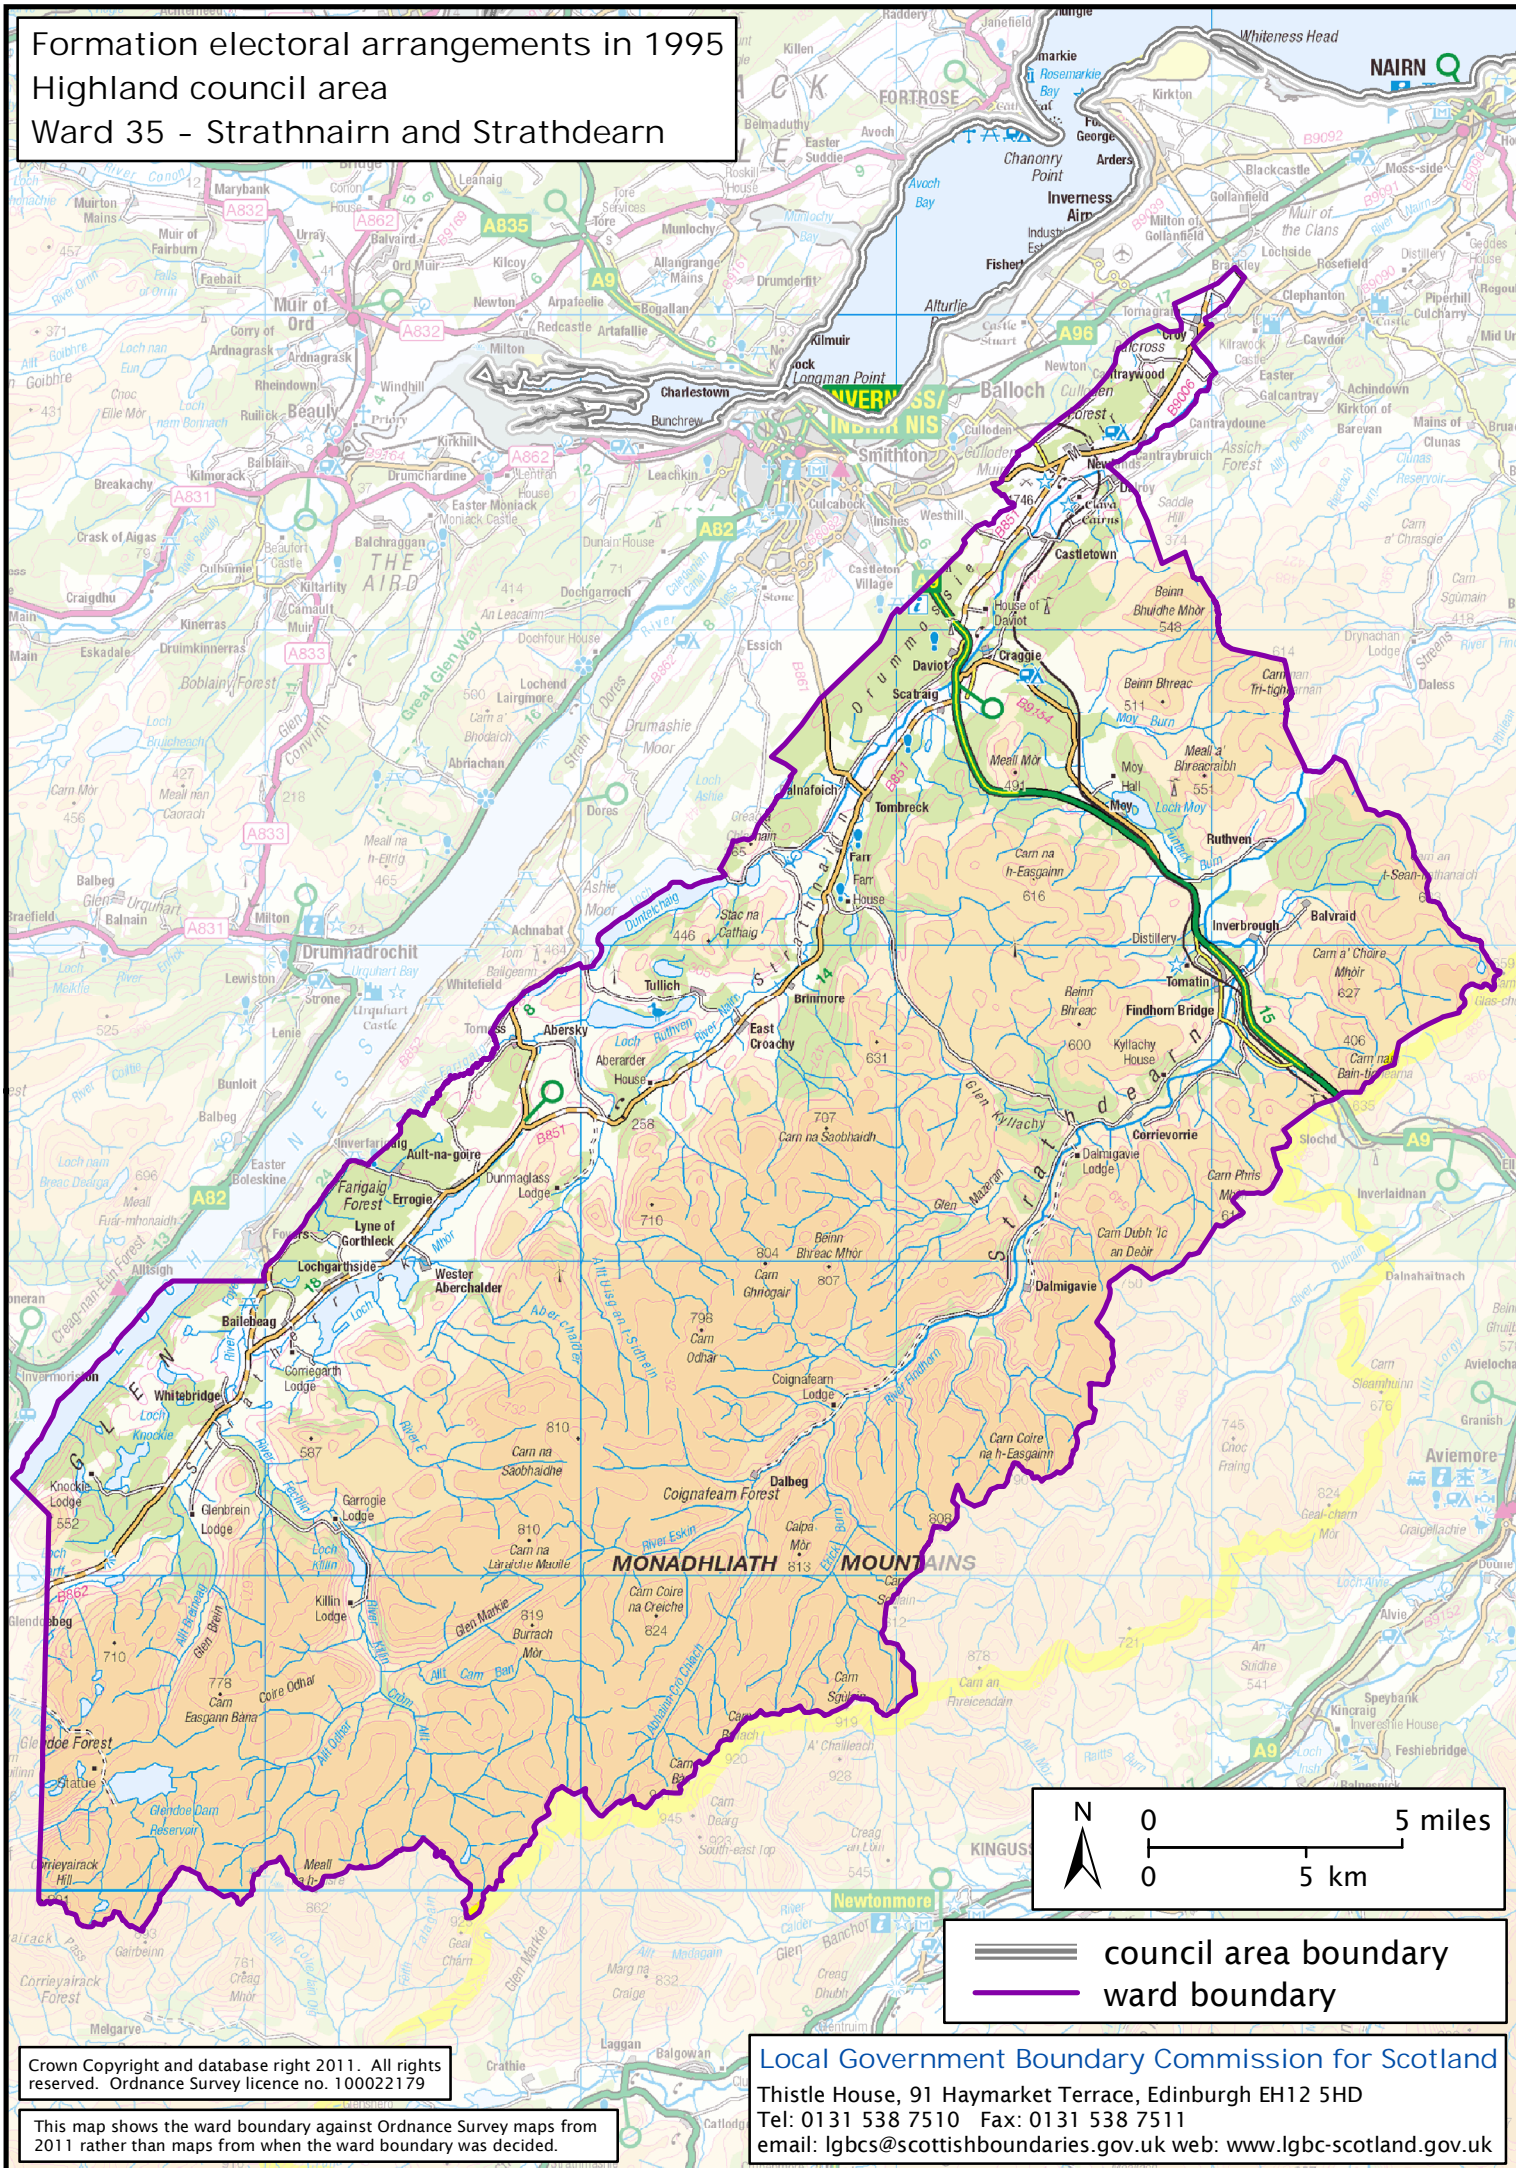

Formation electoral arrangements in 1995
 Highland council area
 Ward 35 - Strathnairn and Strathdearn

Crown Copyright and database right 2011. All rights reserved. Ordnance Survey licence no. 100022179

This map shows the ward boundary against Ordnance Survey maps from 2011 rather than maps from when the ward boundary was decided.

==== council area boundary
 ——— ward boundary

Local Government Boundary Commission for Scotland
 1st Floor, 91 Haymarket Terrace, Edinburgh EH1 2 SHD
 Tel: 0131 538 7510 Fax: 0131 538 7511
 email: lgbc@scottishboundaries.gov.uk web: www.lgbc-scotland.gov.uk