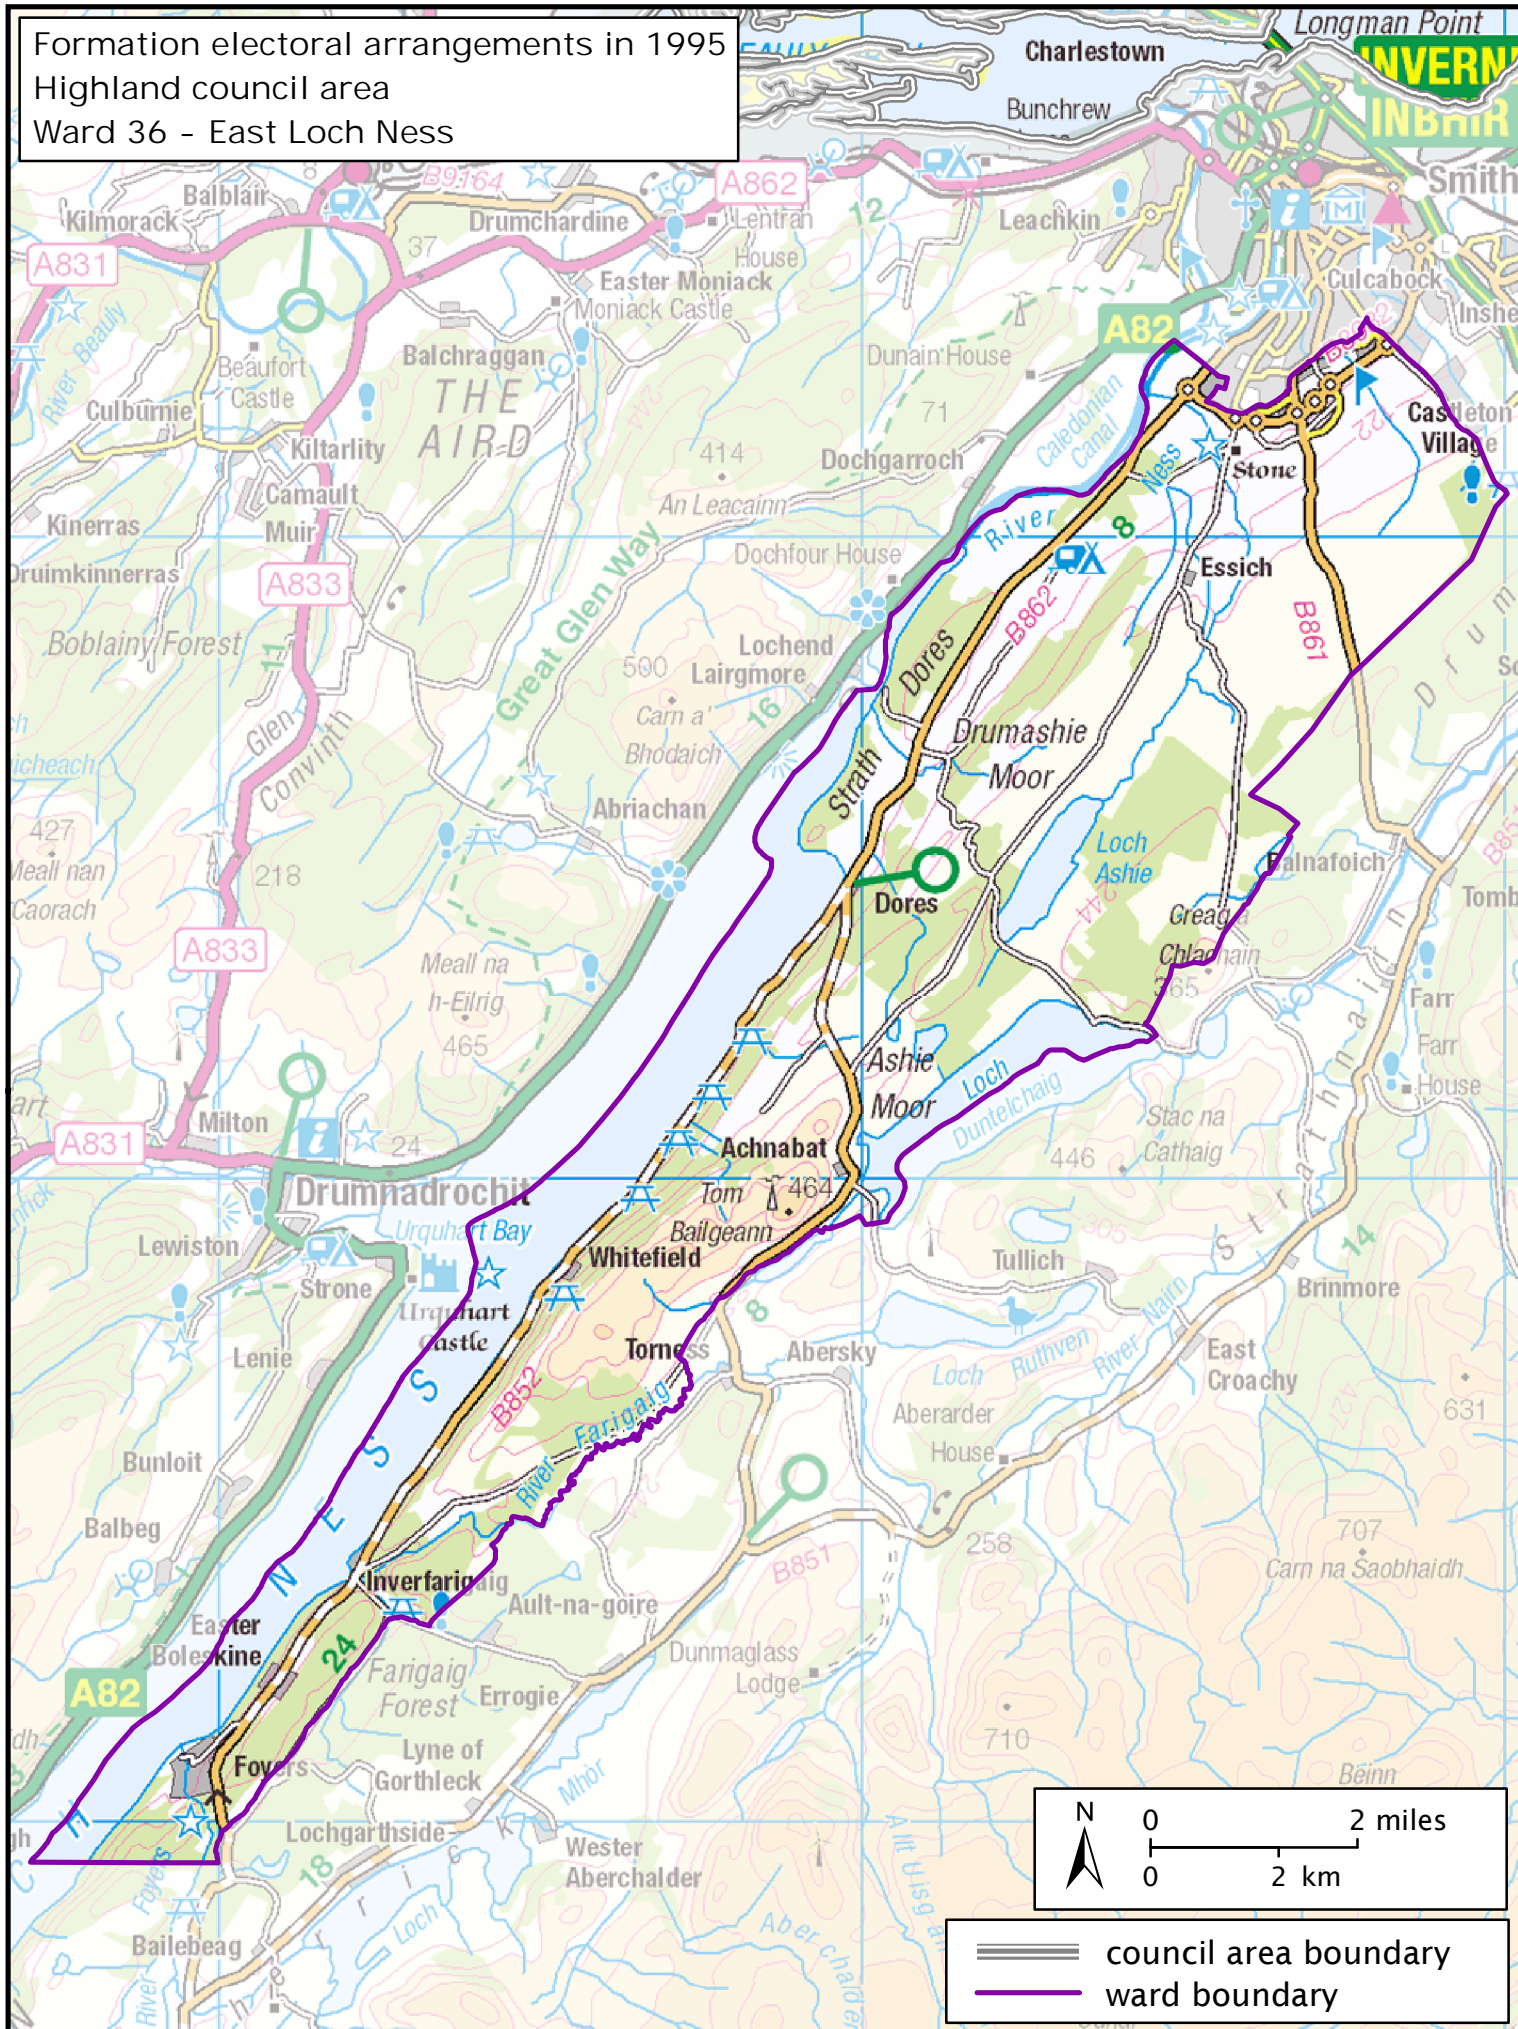

Formation electoral arrangements in 1995  
 Highland council area  
 Ward 36 - East Loch Ness

Crown Copyright and database right 2011. All rights reserved. Ordnance Survey licence no. 100022179

This map shows the ward boundary against Ordnance Survey maps from 2011 rather than maps from when the ward boundary was decided.