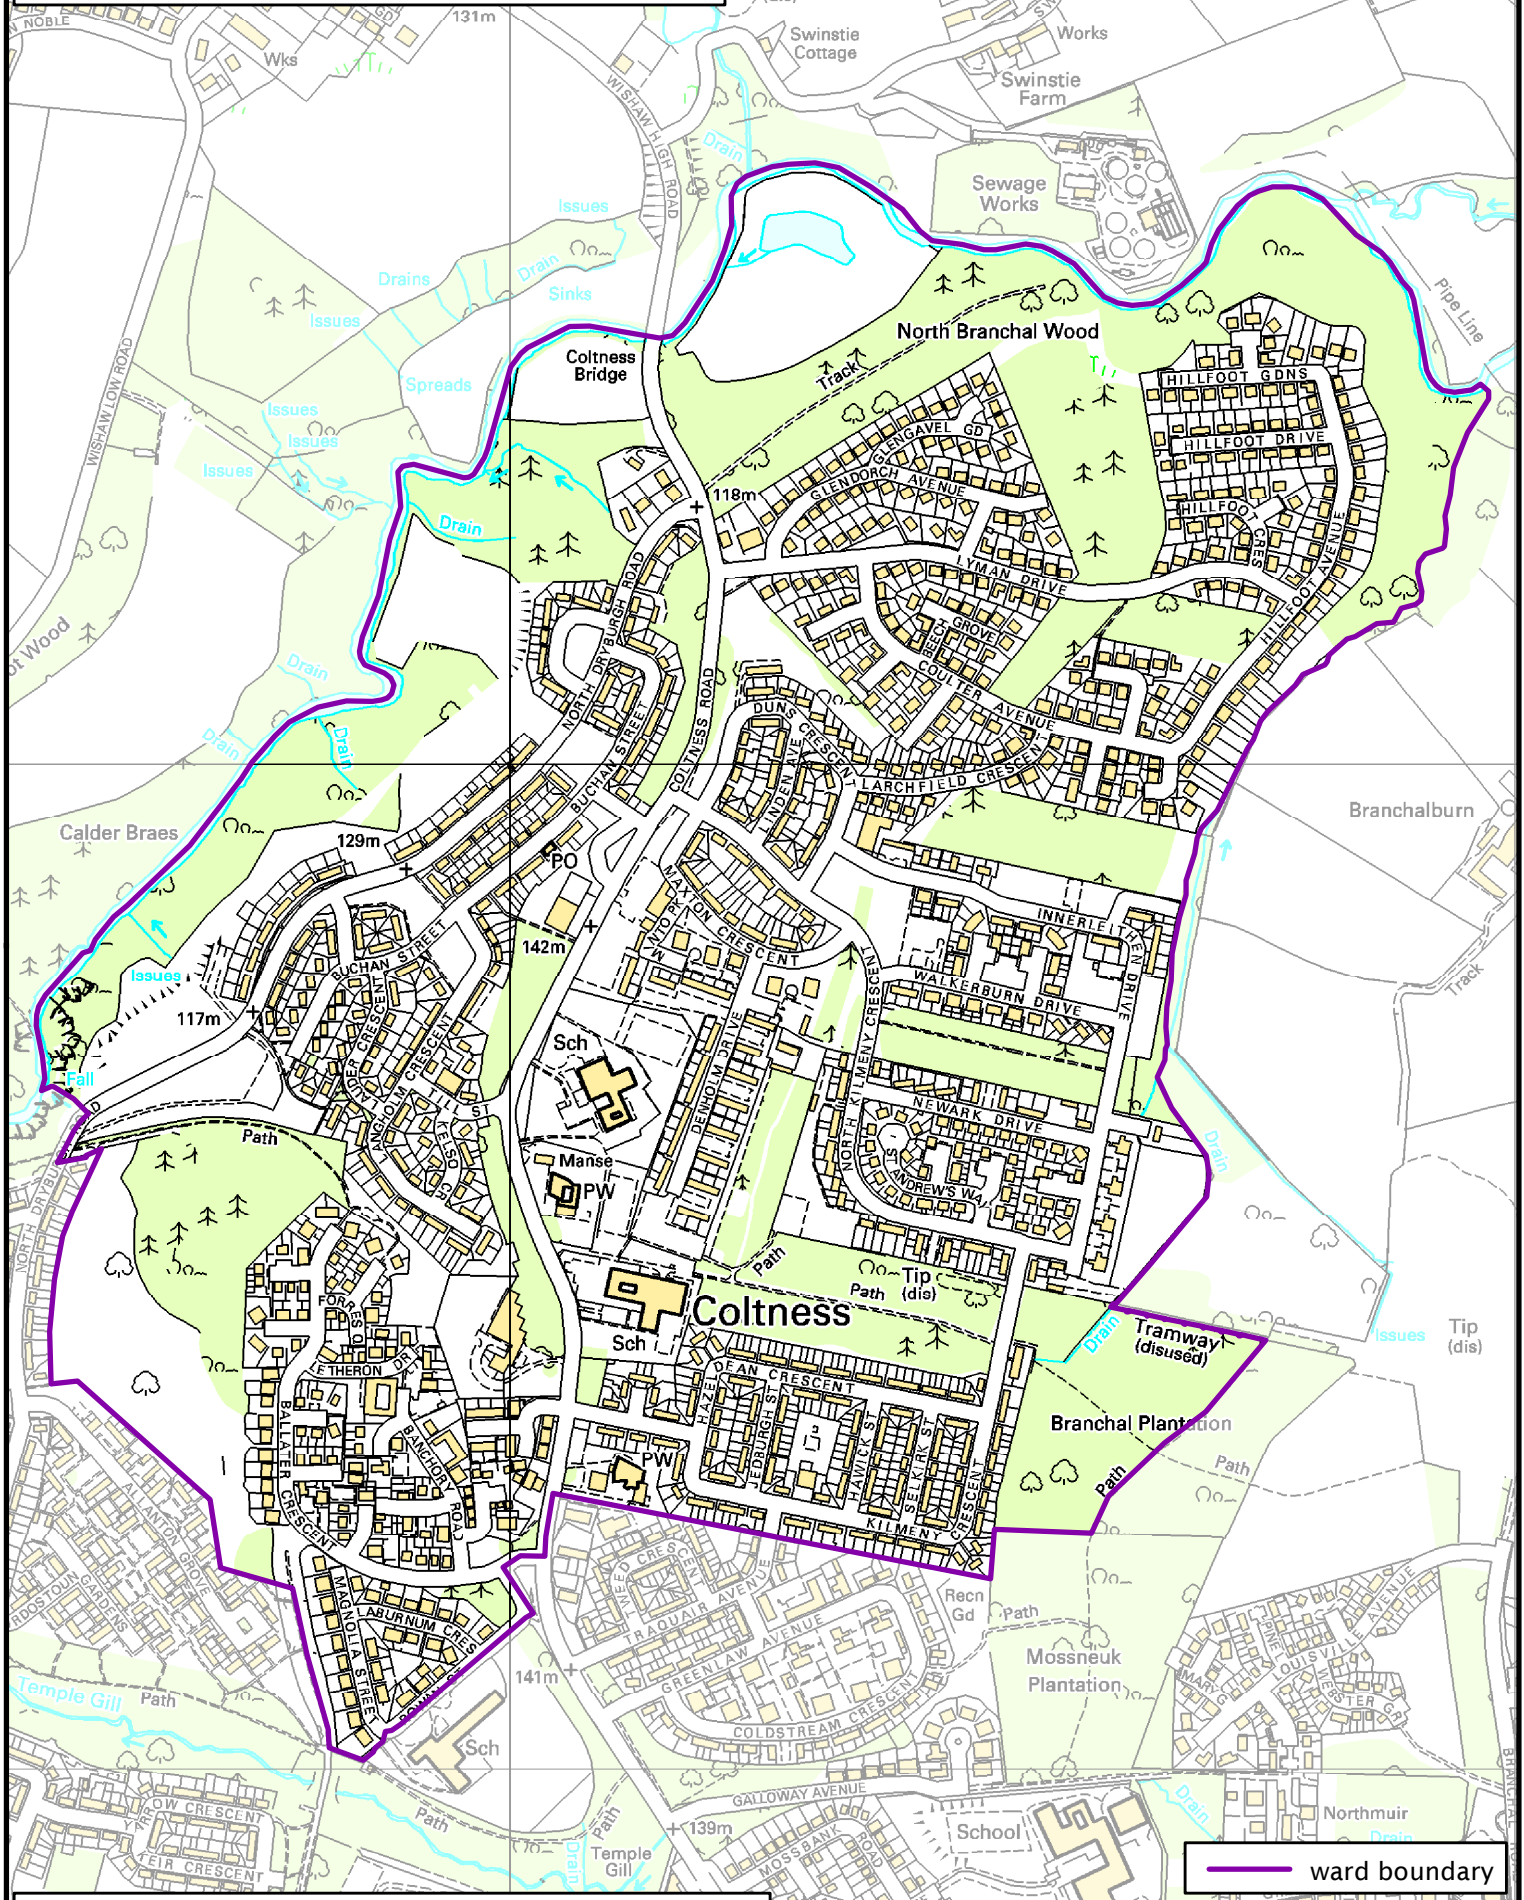

**Formation electoral arrangements in 1995
North Lanarkshire council area
Ward 10 - Coltness**

This map shows the ward boundary against Ordnance Survey maps from 2011 rather than maps from when the ward boundary was decided.

Crown Copyright and database right 2011. All rights reserved. Ordnance Survey licence no. 100022179

Local Government Boundary Commission for Scotland

Thistle House, 91 Haymarket Terrace, Edinburgh EH12 5HD
Tel: 0131 538 7510 Fax: 0131 538 7511
email: lgbc@scottishboundaries.gov.uk web: www.lgbc-scotland.gov.uk