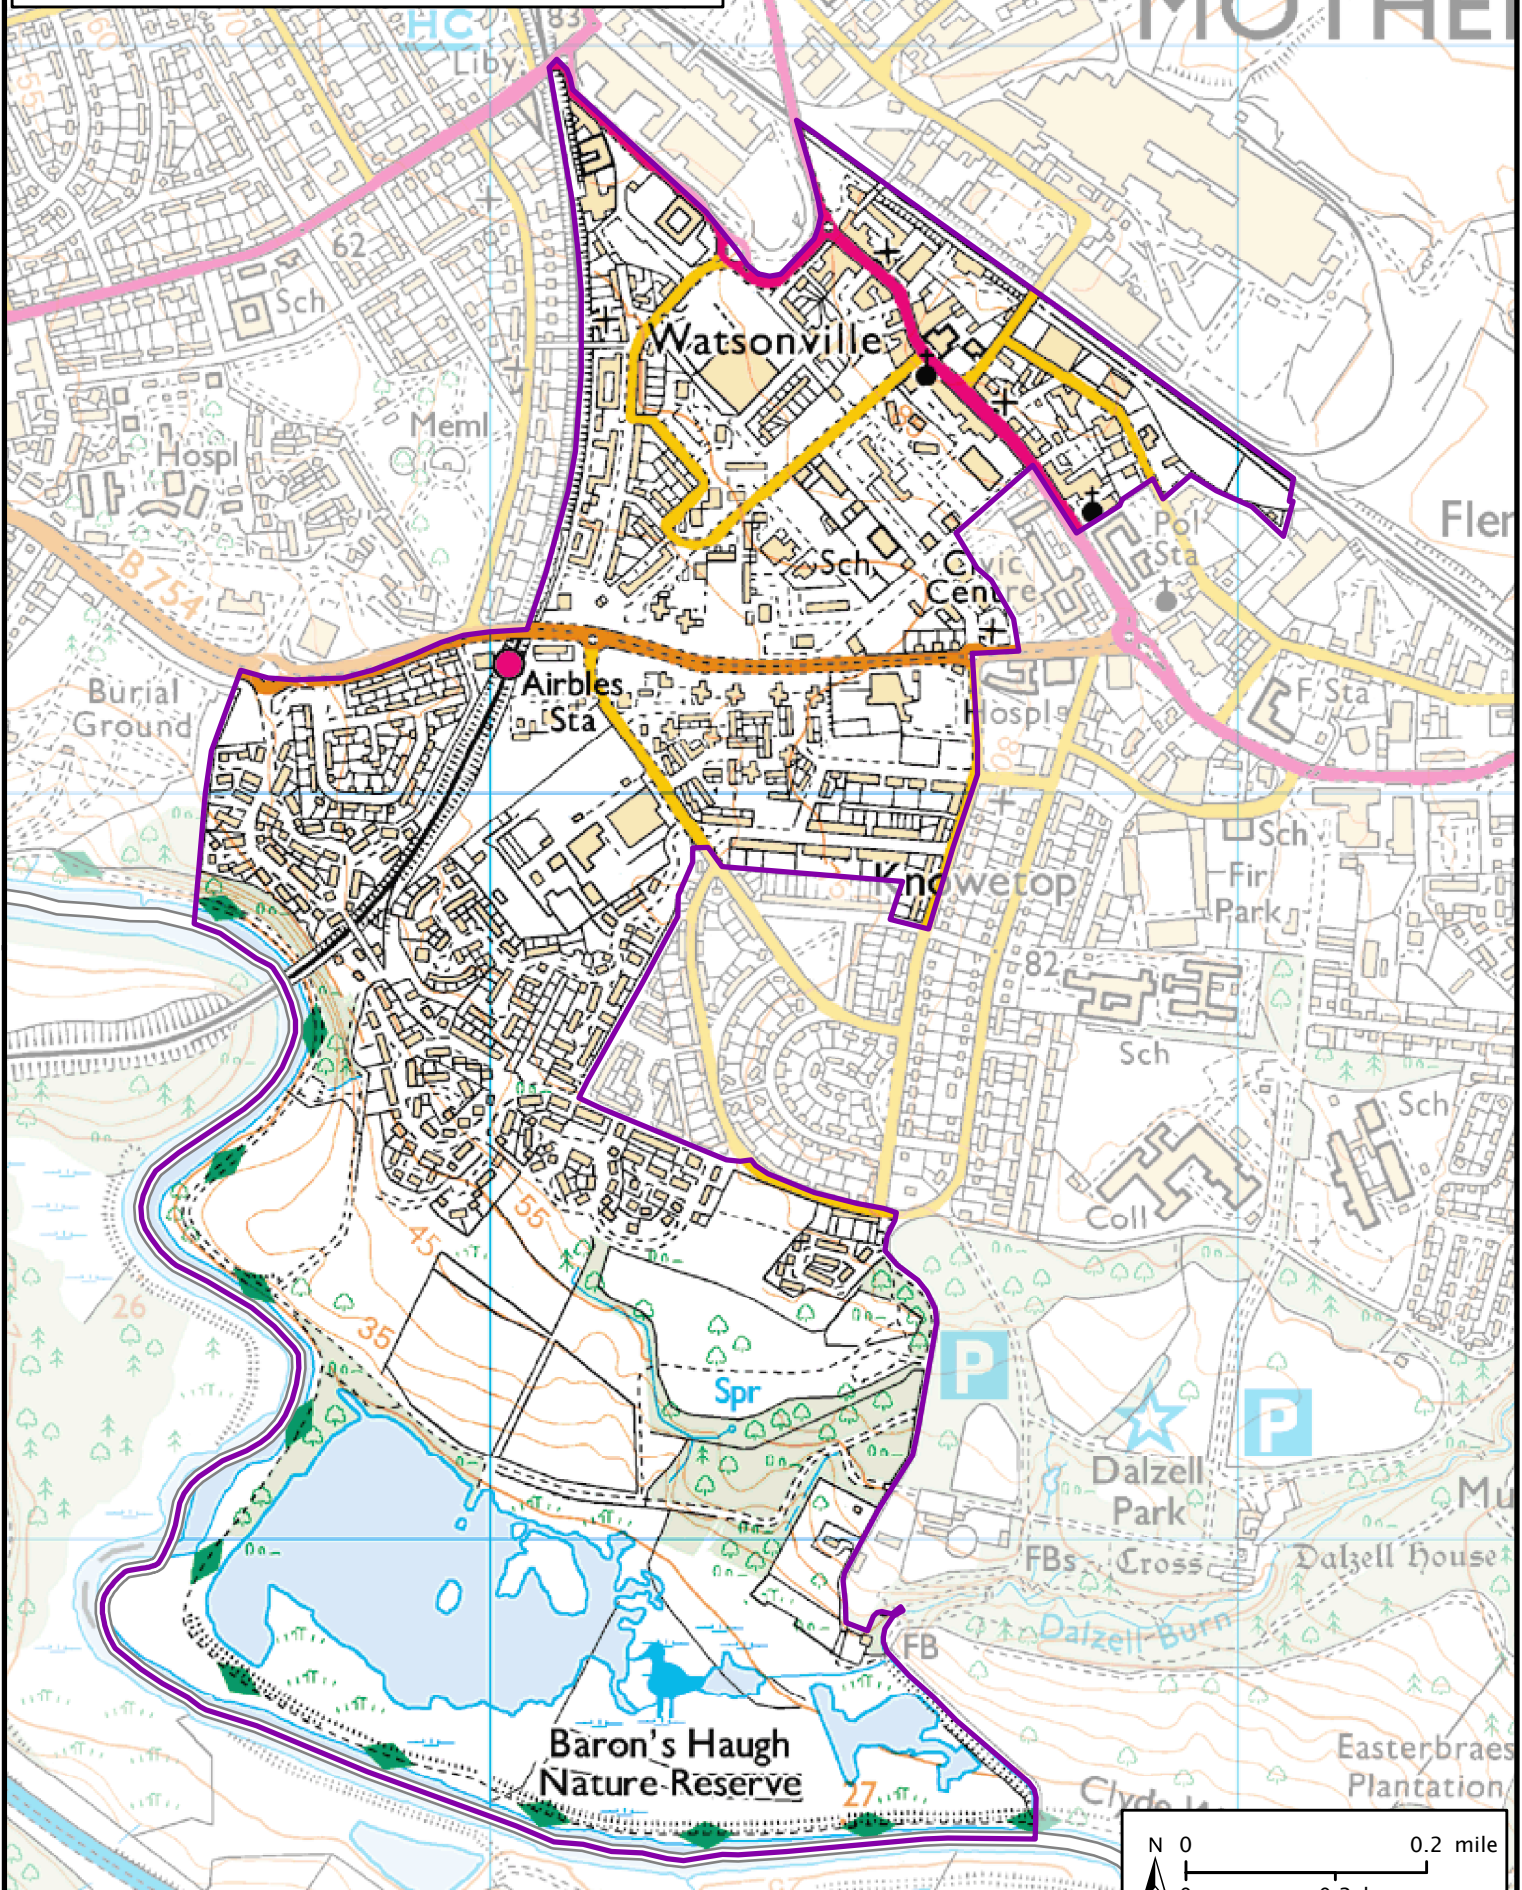

**Formation electoral arrangements in 1995
North Lanarkshire council area
Ward 11 - Watsonville**

This map shows the ward boundary against Ordnance Survey maps from 2011 rather than maps from when the ward boundary was decided.

Crown Copyright and database right 2011. All rights reserved. Ordnance Survey licence no. 100022179

Local Government Boundary Commission for Scotland

Thistle House, 91 Haymarket Terrace, Edinburgh EH12 5HD
Tel: 0131 538 7510 Fax: 0131 538 7511
email: lgbc@scottishboundaries.gov.uk web: www.lgbc-scotland.gov.uk

— council area boundary
— ward boundary