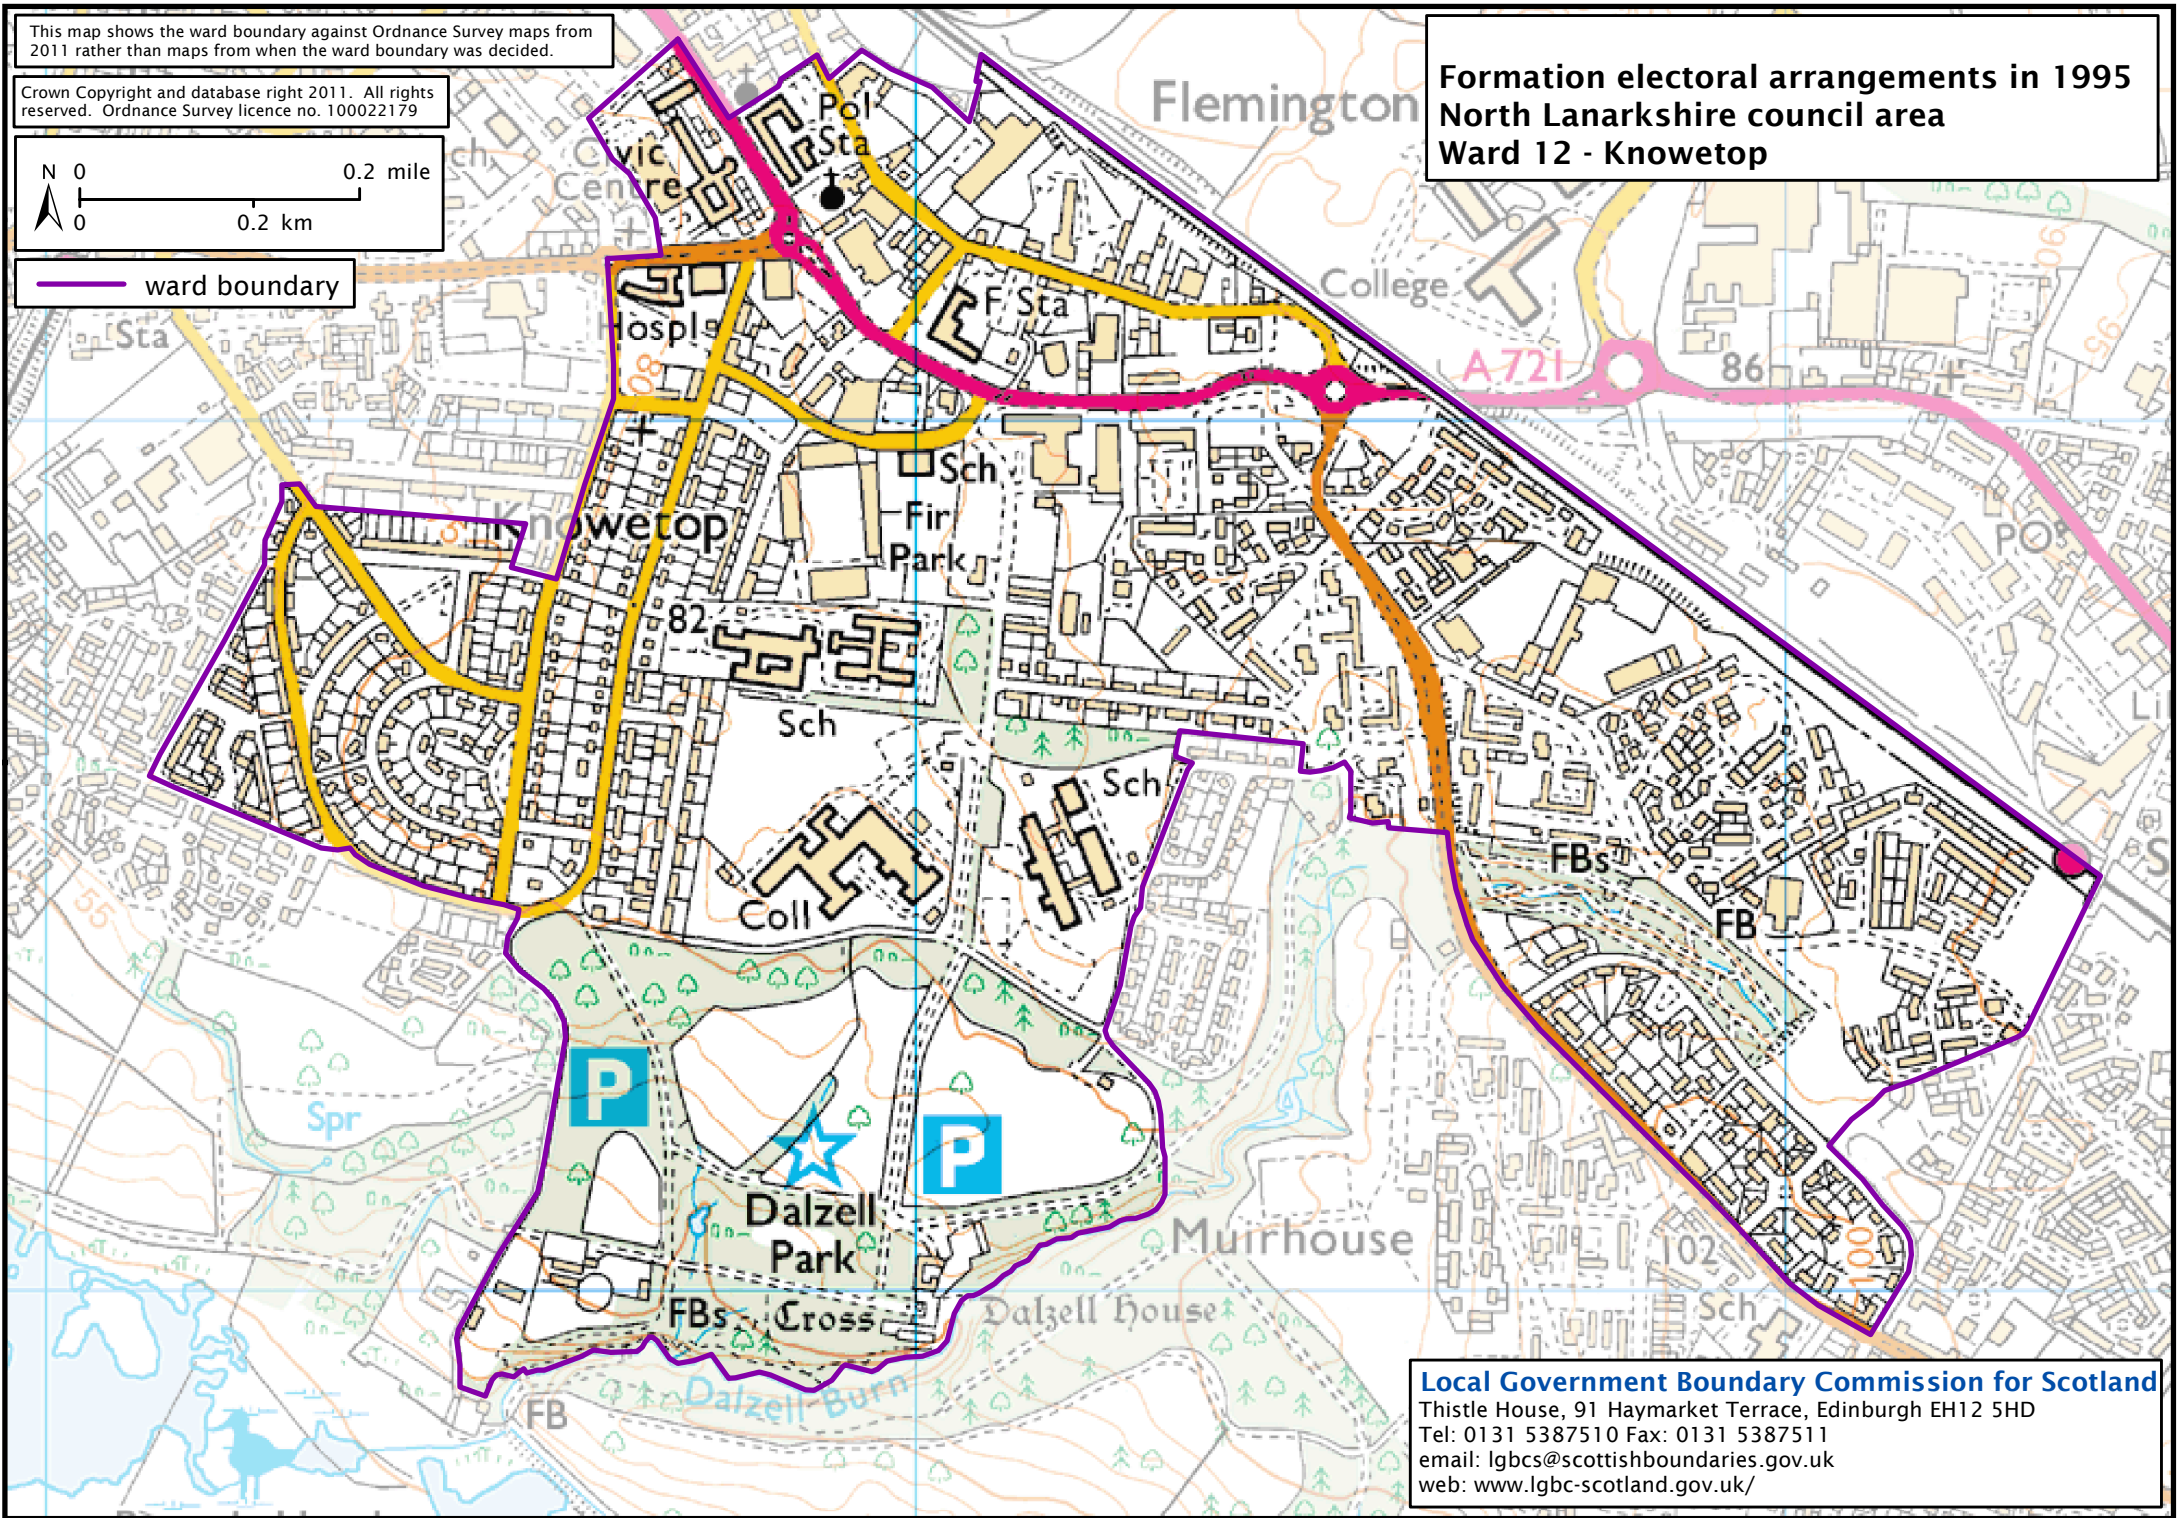

This map shows the ward boundary against Ordnance Survey maps from 2011 rather than maps from when the ward boundary was decided.

Crown Copyright and database right 2011. All rights reserved. Ordnance Survey licence no. 100022179

— ward boundary

Formation electoral arrangements in 1995 North Lanarkshire council area Ward 12 - Knowetop

Local Government Boundary Commission for Scotland
Thistle House, 91 Haymarket Terrace, Edinburgh EH12 5HD
Tel: 0131 5387510 Fax: 0131 5387511
email: lgbcs@scottishboundaries.gov.uk
web: www.lgbc-scotland.gov.uk/