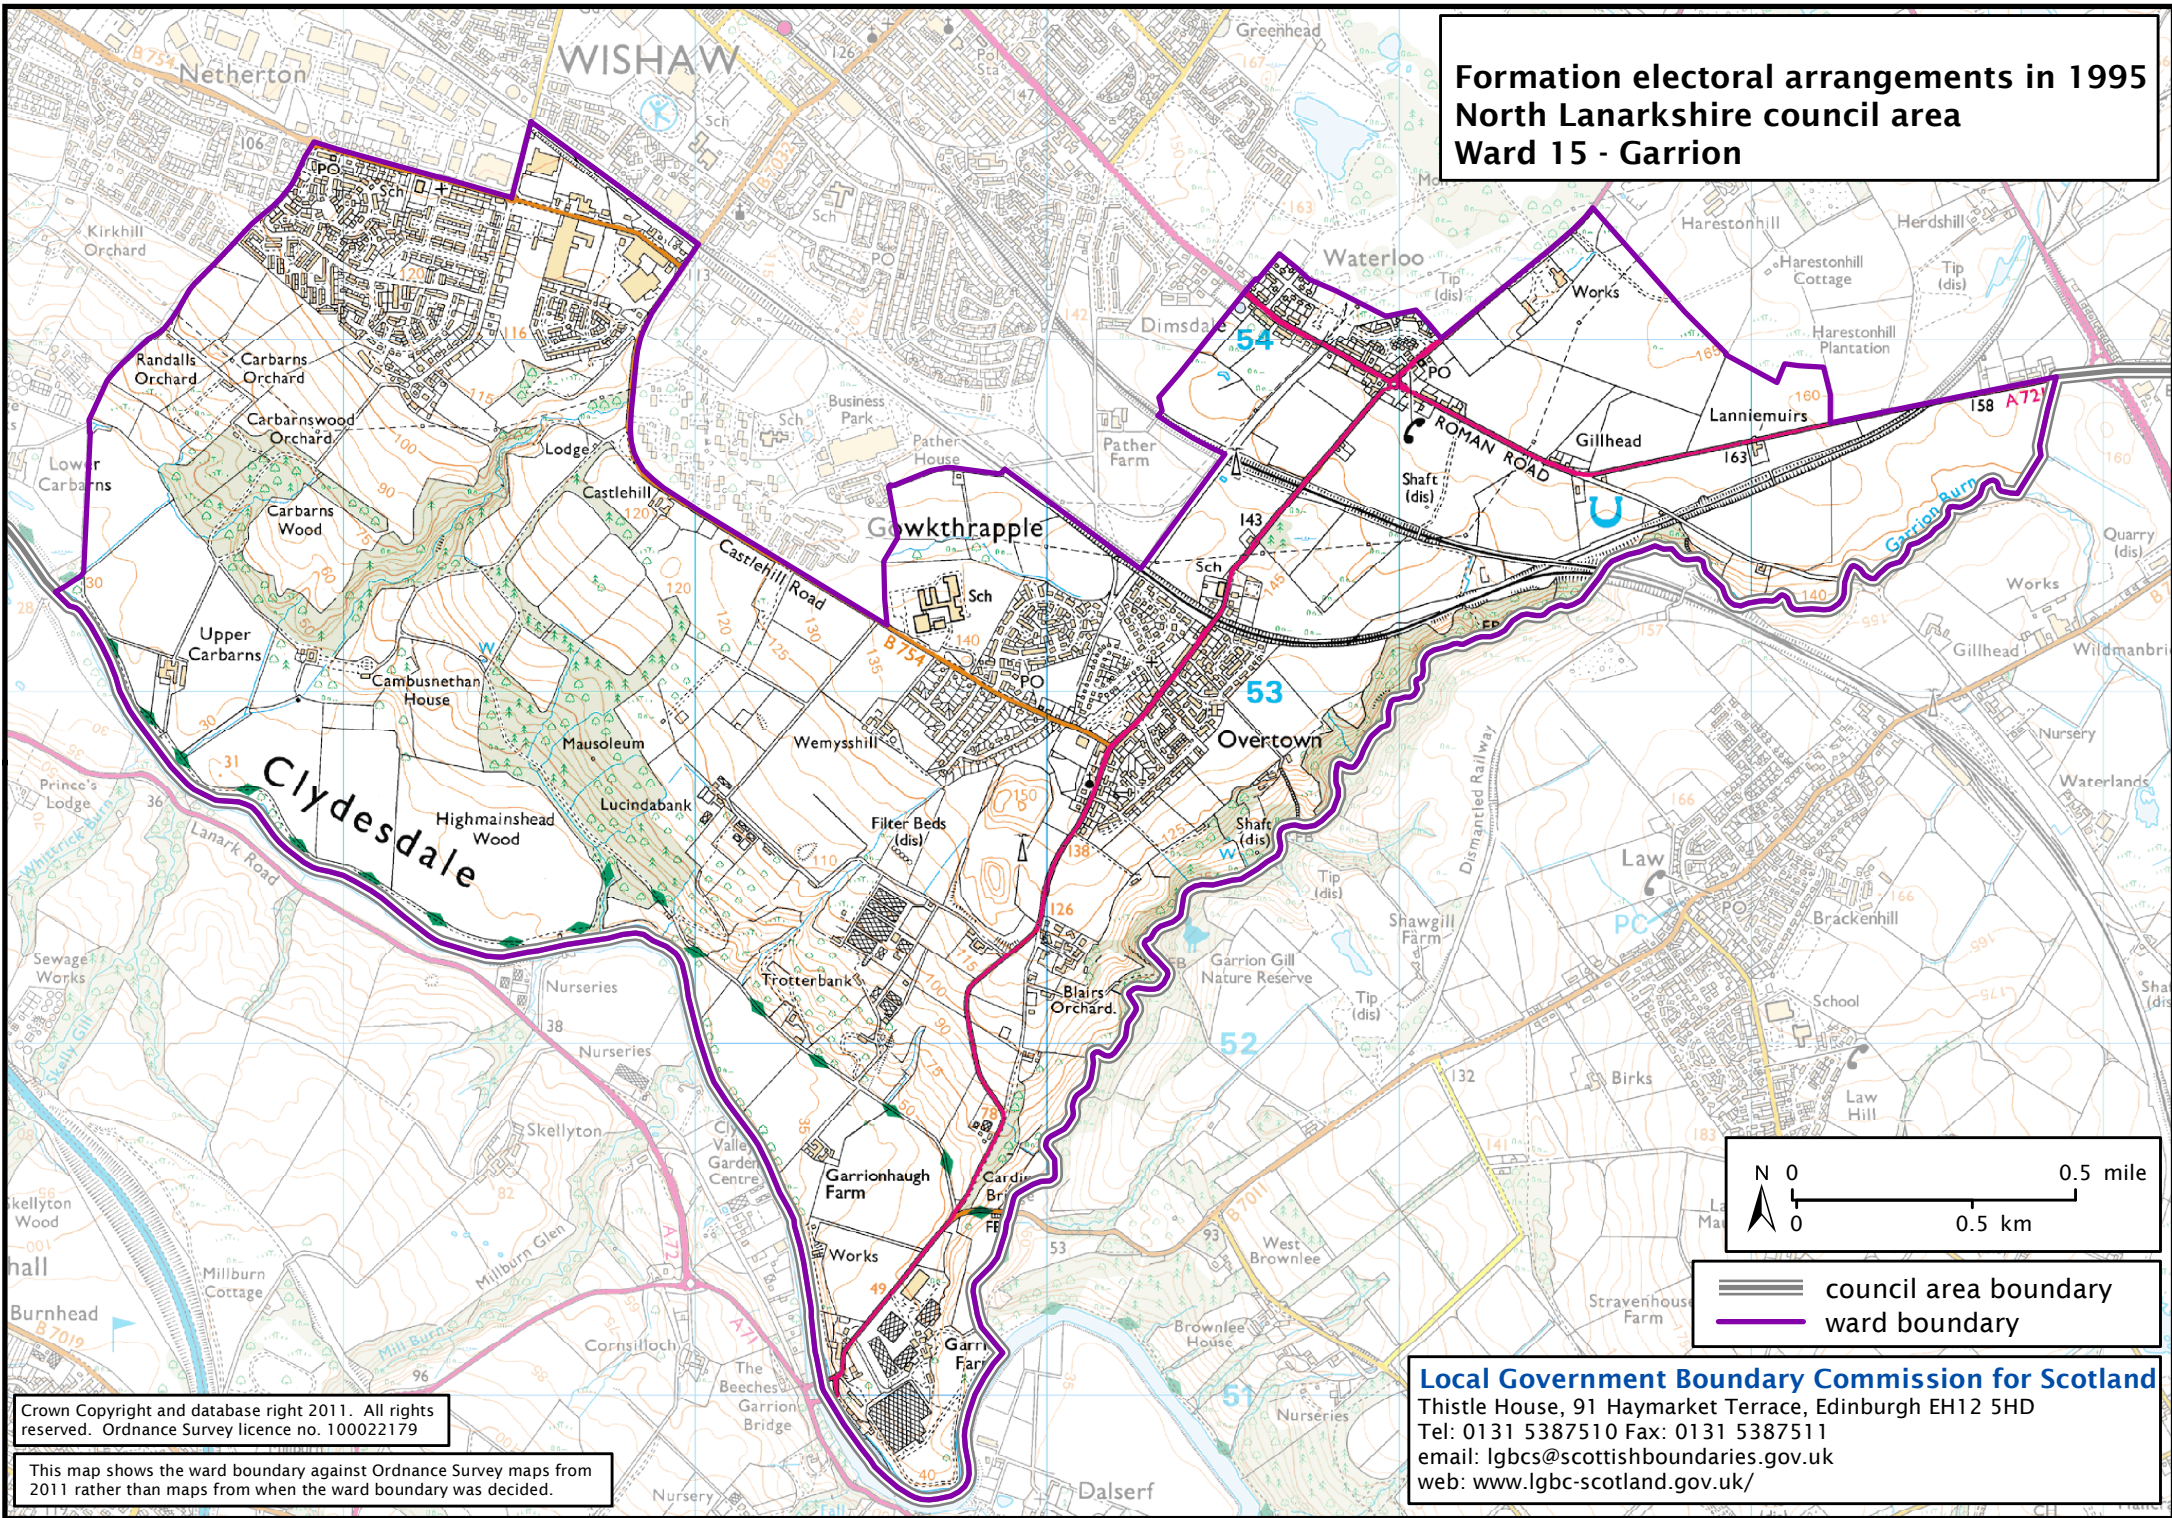

**Formation electoral arrangements in 1995
North Lanarkshire council area
Ward 15 - Garrion**

 council area boundary
 ward boundary

Crown Copyright and database right 2011. All rights reserved. Ordnance Survey licence no. 100022179

This map shows the ward boundary against Ordnance Survey maps from 2011 rather than maps from when the ward boundary was decided.

Local Government Boundary Commission for Scotland
 Thistle House, 91 Haymarket Terrace, Edinburgh EH12 5HD
 Tel: 0131 5387510 Fax: 0131 5387511
 email: lgbc@scottishboundaries.gov.uk
 web: www.lgbc-scotland.gov.uk/