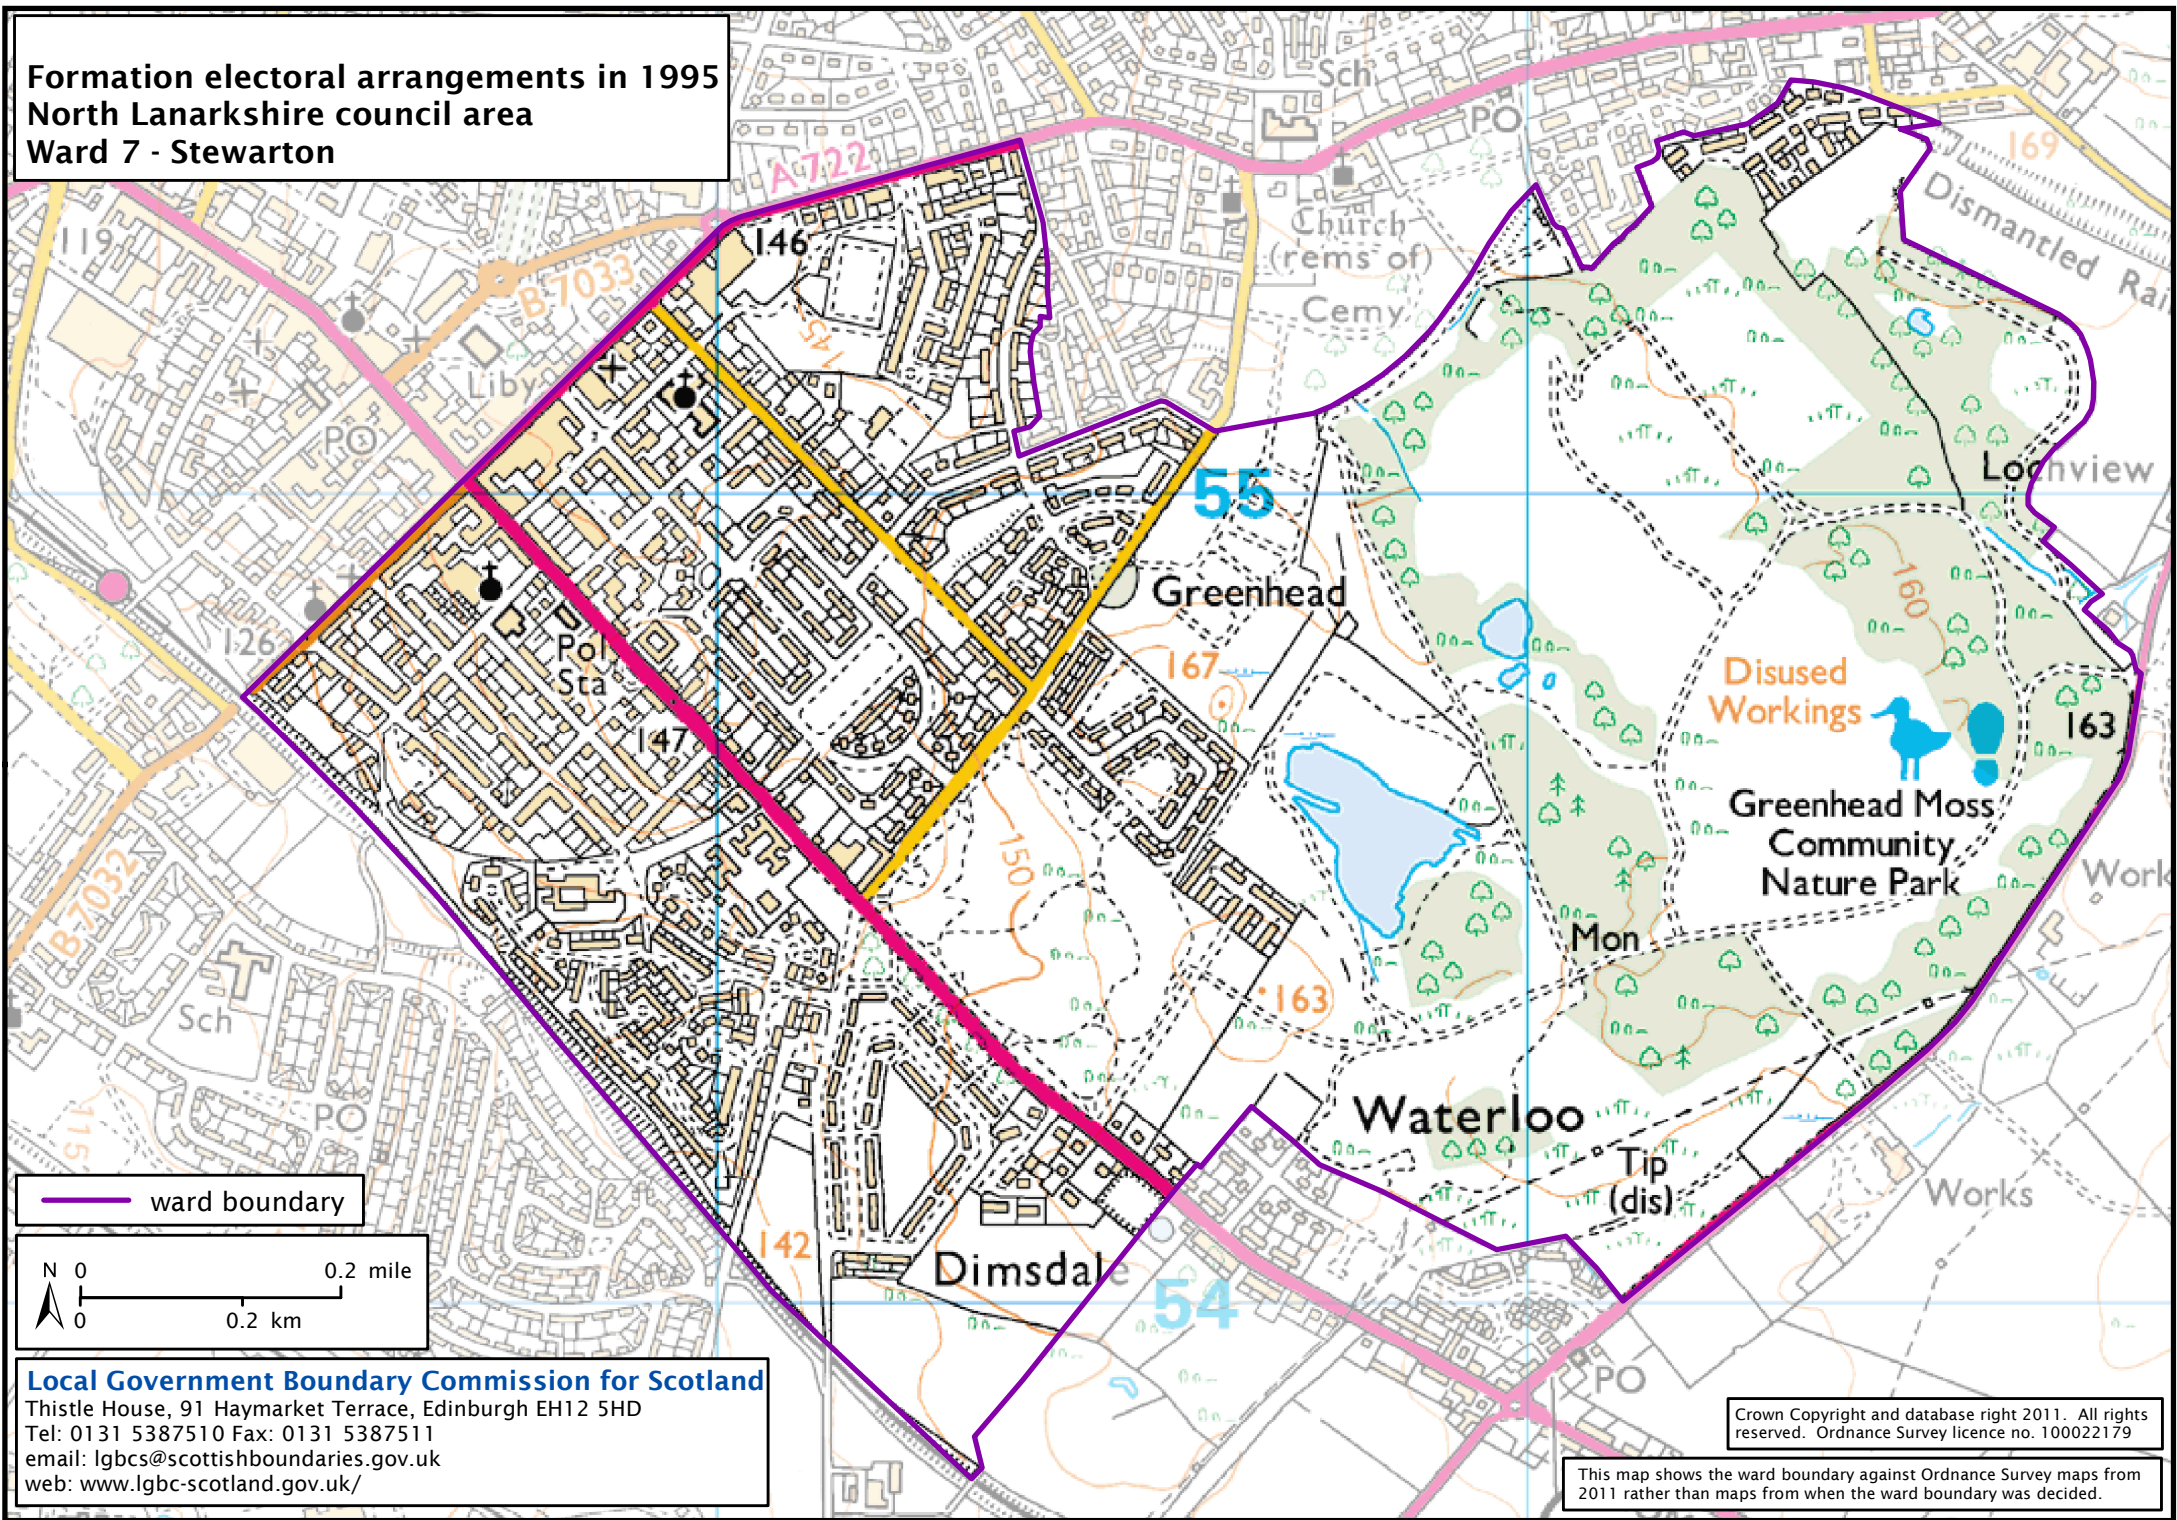

**Formation electoral arrangements in 1995
North Lanarkshire council area
Ward 7 - Stewarton**

ward boundary

Local Government Boundary Commission for Scotland
Thistle House, 91 Haymarket Terrace, Edinburgh EH12 5HD
Tel: 0131 5387510 Fax: 0131 5387511
email: lgbc@scottishboundaries.gov.uk
web: www.lgbc-scotland.gov.uk/

Crown Copyright and database right 2011. All rights reserved. Ordnance Survey licence no. 100022179

This map shows the ward boundary against Ordnance Survey maps from 2011 rather than maps from when the ward boundary was decided.