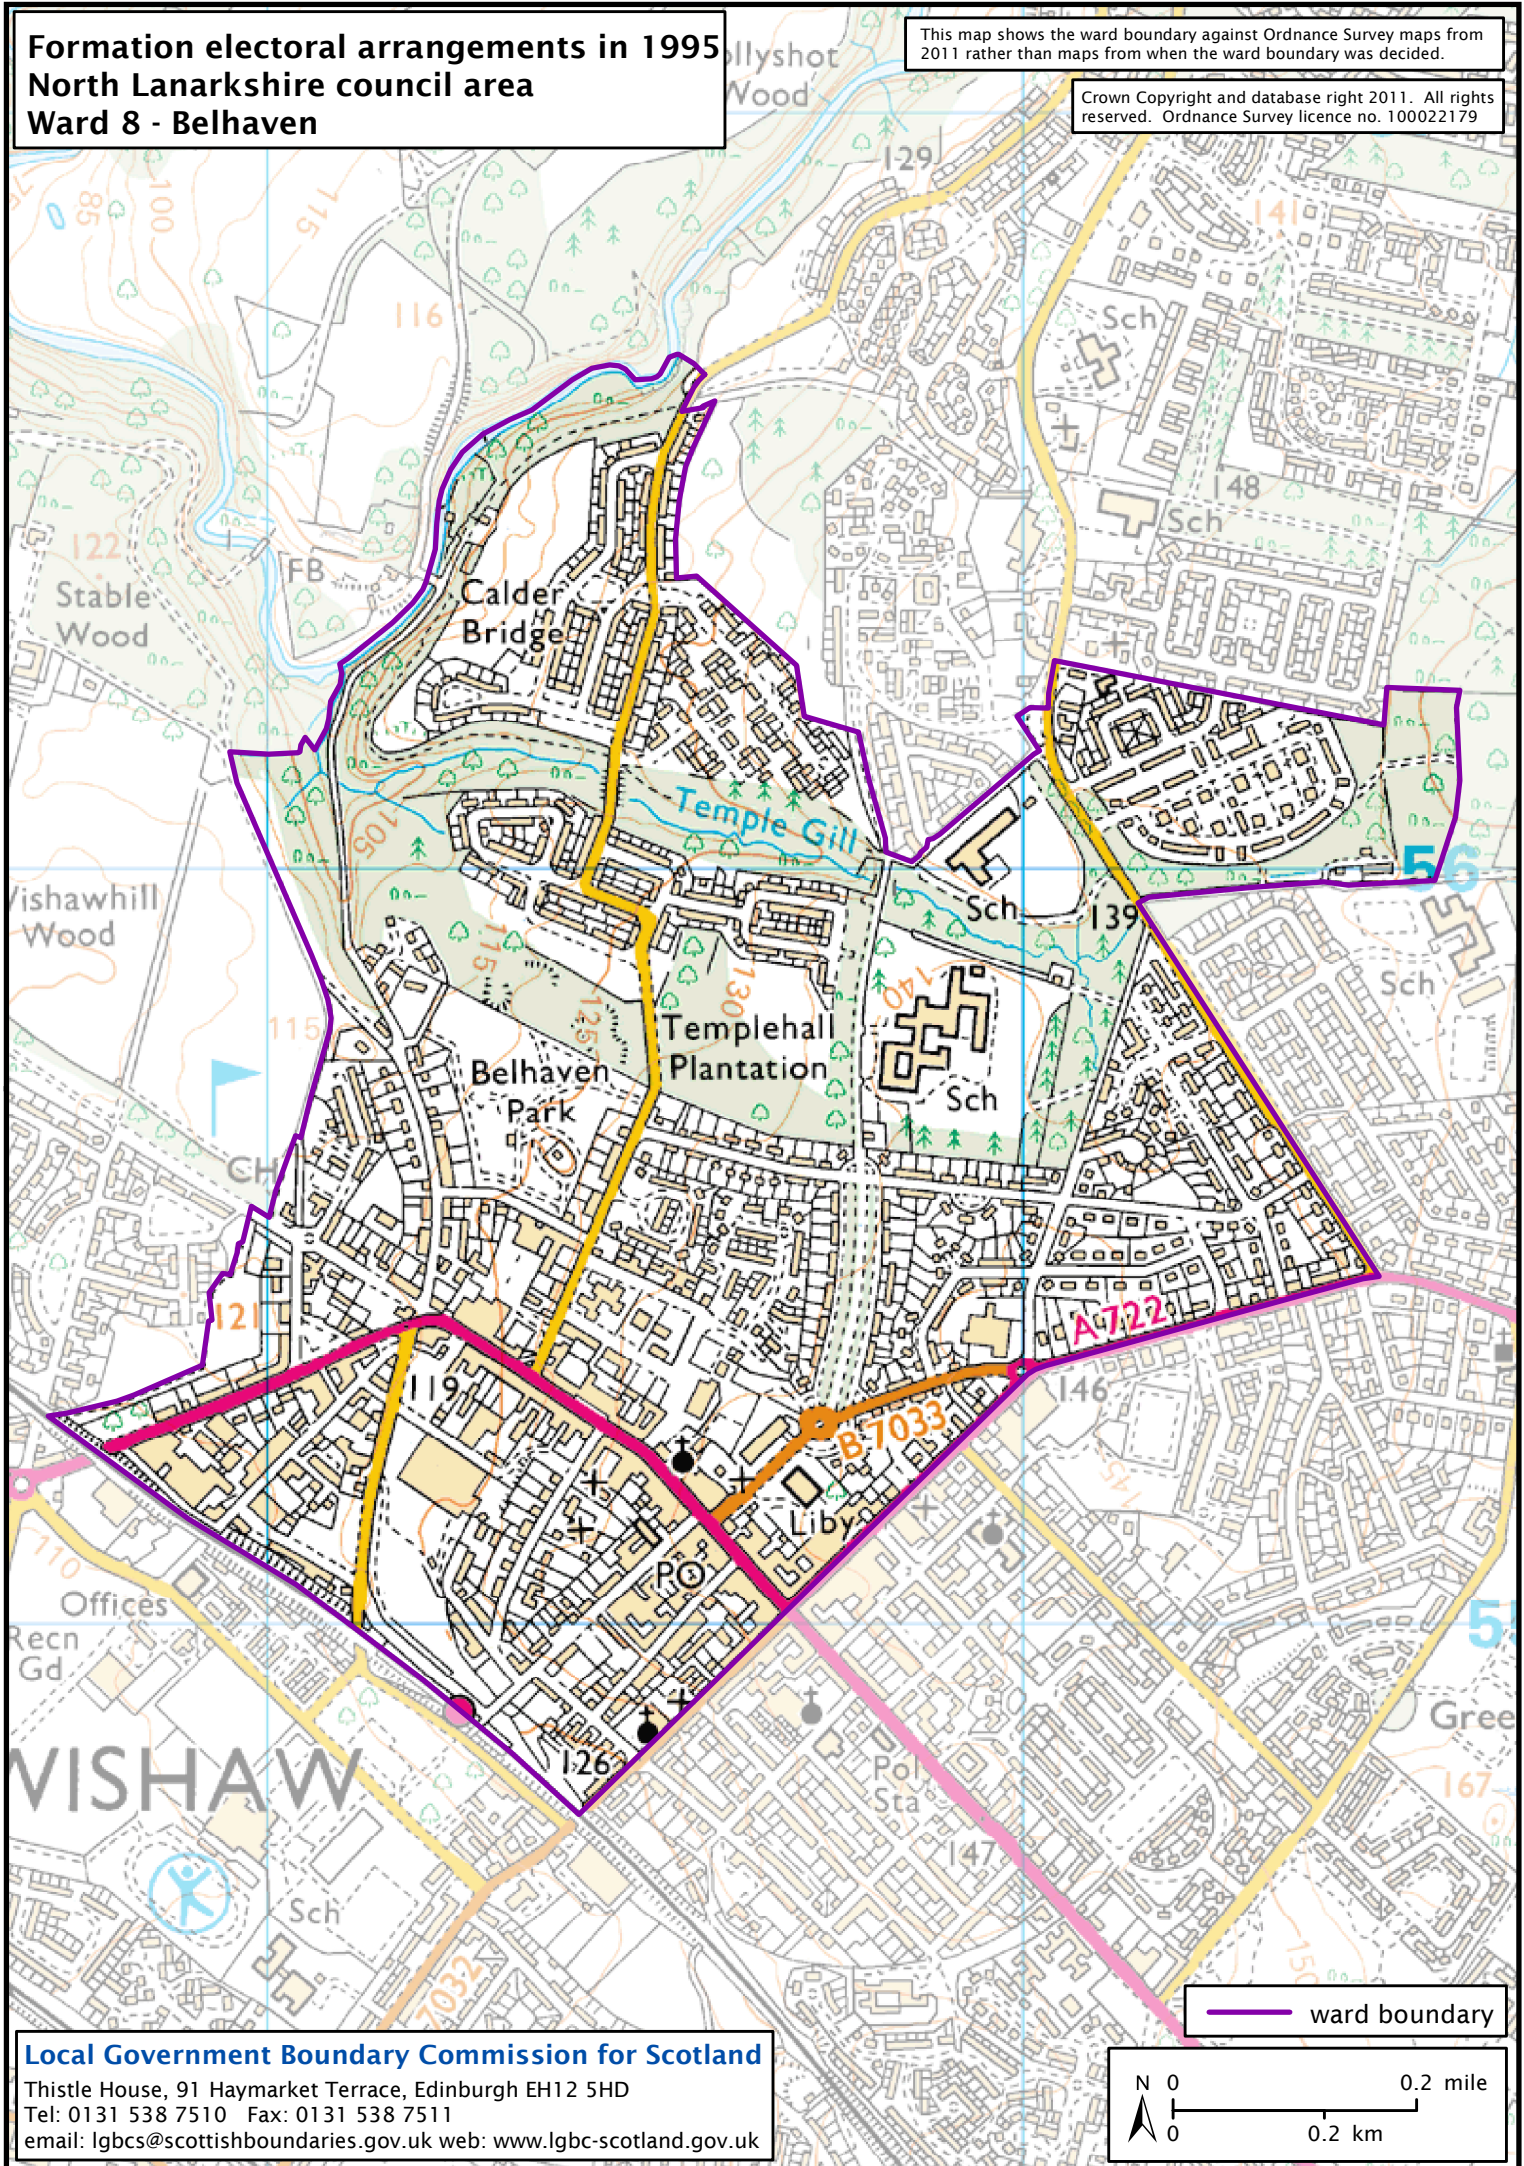

**Formation electoral arrangements in 1995
North Lanarkshire council area
Ward 8 - Belhaven**

This map shows the ward boundary against Ordnance Survey maps from 2011 rather than maps from when the ward boundary was decided.

Crown Copyright and database right 2011. All rights reserved. Ordnance Survey licence no. 100022179

— ward boundary

Local Government Boundary Commission for Scotland

Thistle House, 91 Haymarket Terrace, Edinburgh EH12 5HD
Tel: 0131 538 7510 Fax: 0131 538 7511
email: lgbcscottishboundaries.gov.uk web: www.lgbc-scotland.gov.uk