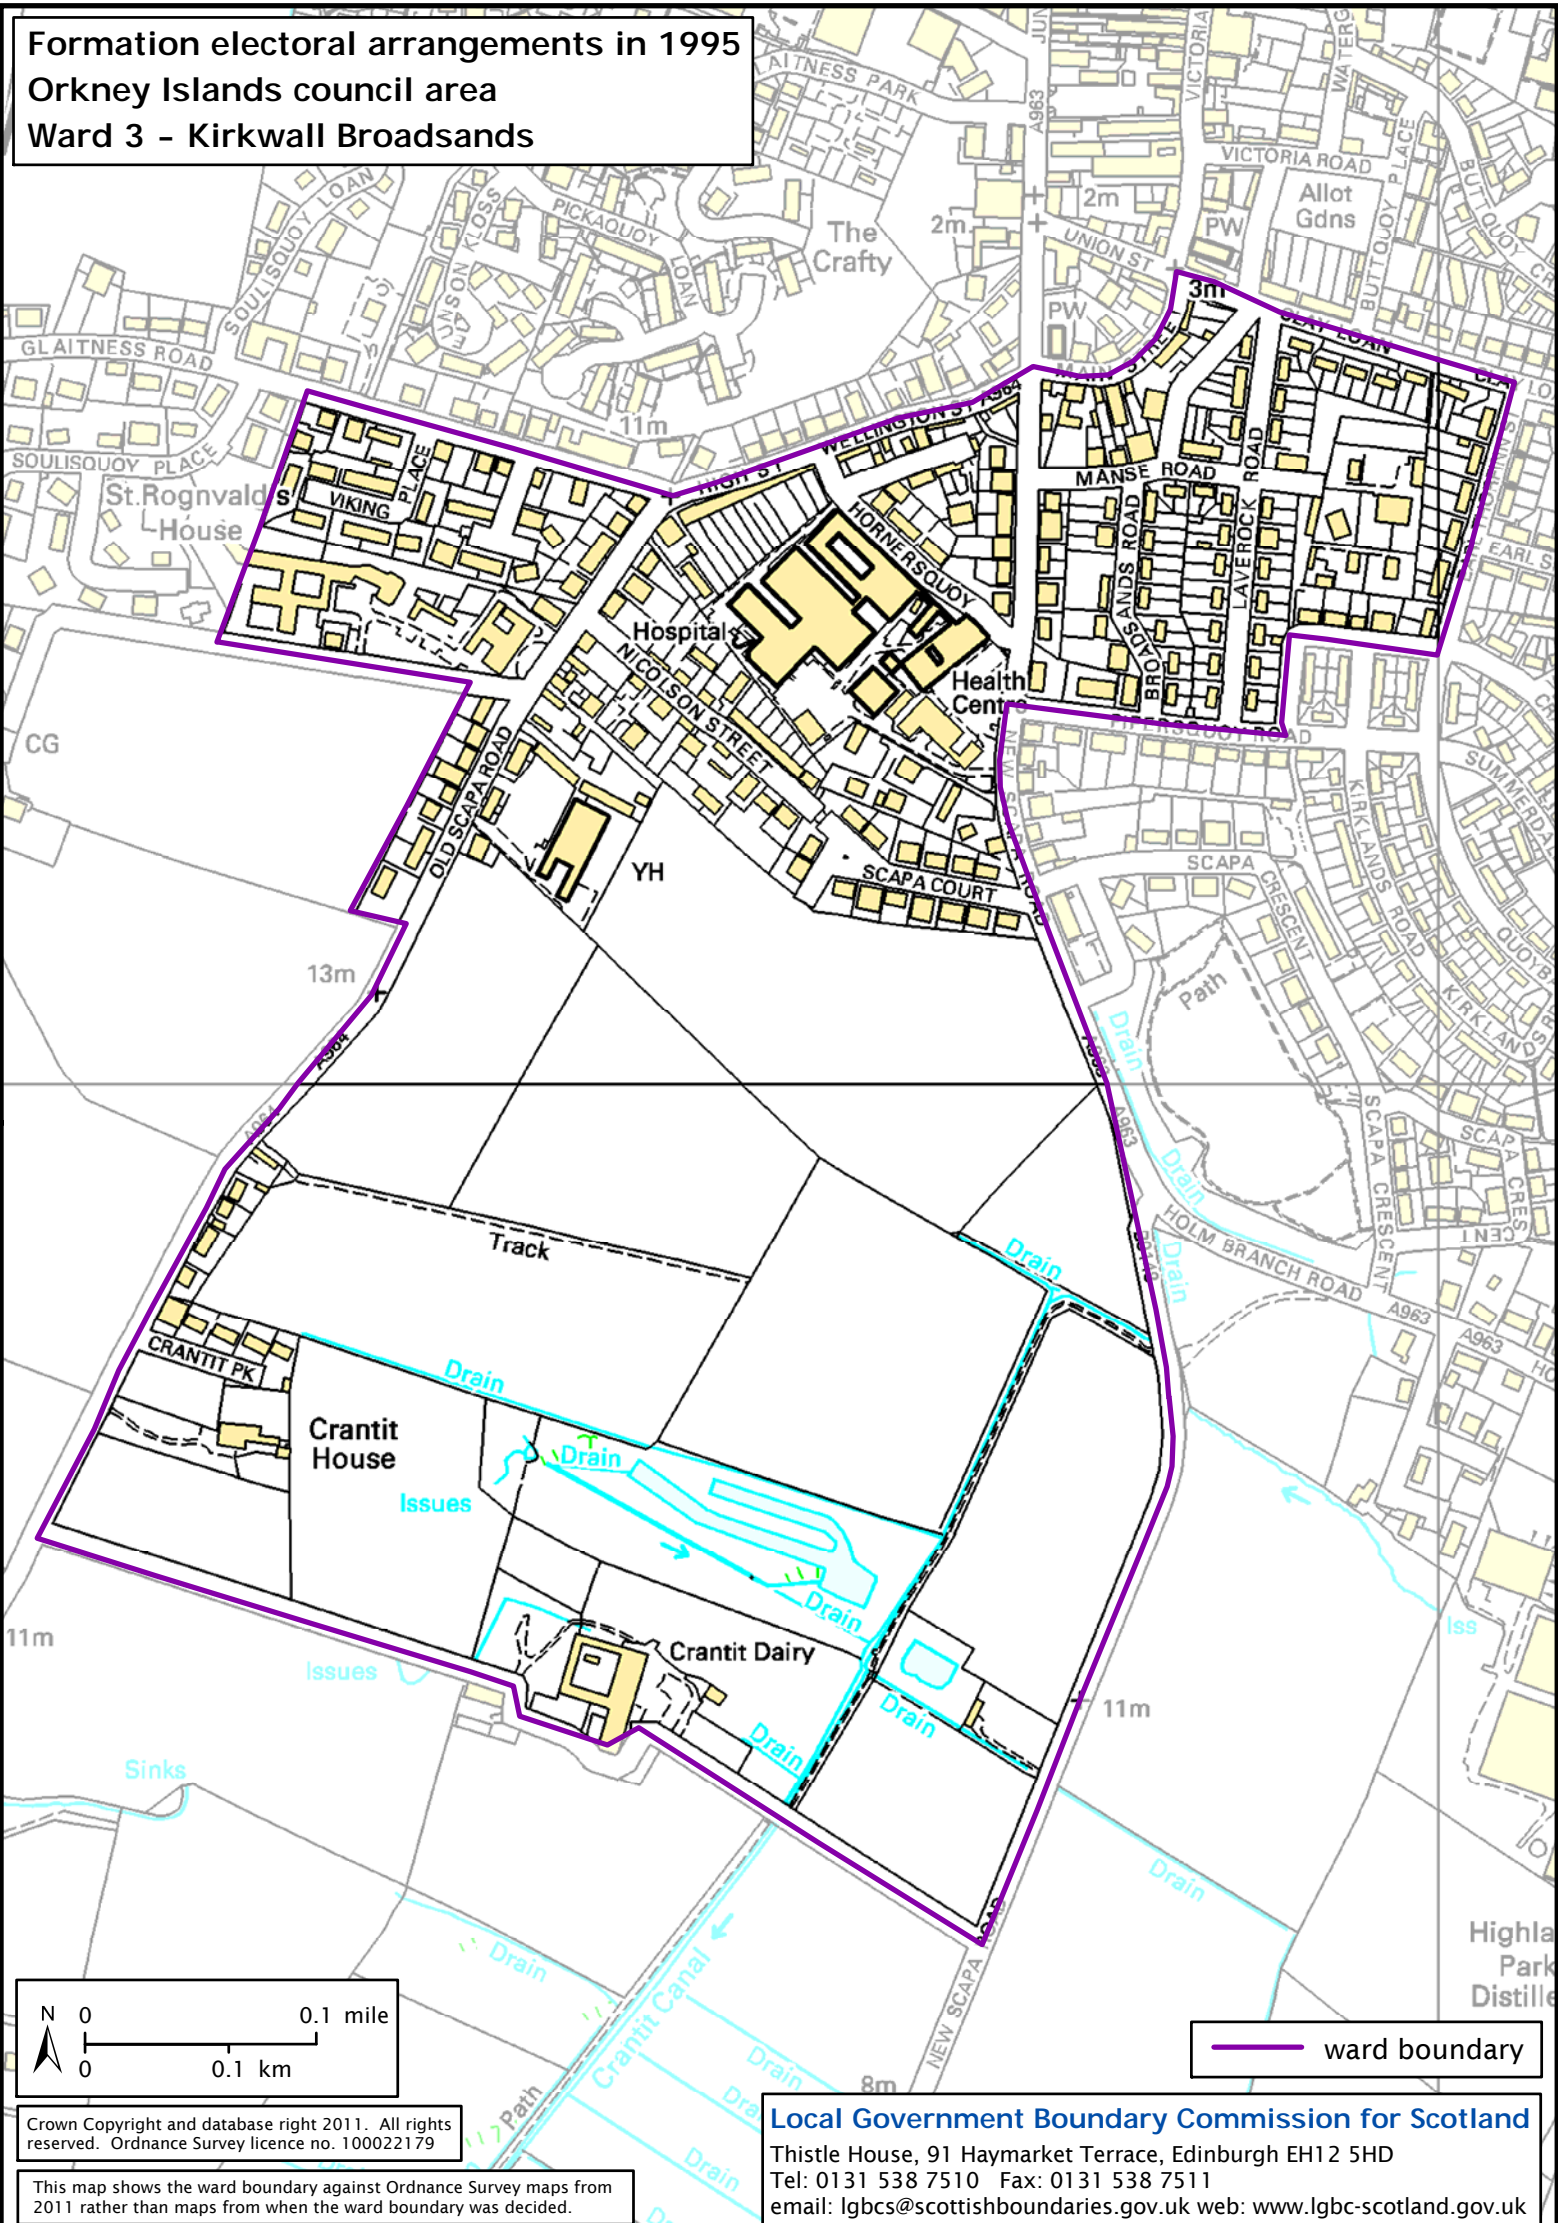

**Formation electoral arrangements in 1995
Orkney Islands council area
Ward 3 - Kirkwall Broadsands**

— ward boundary

Crown Copyright and database right 2011. All rights reserved. Ordnance Survey licence no. 100022179

This map shows the ward boundary against Ordnance Survey maps from 2011 rather than maps from when the ward boundary was decided.

Local Government Boundary Commission for Scotland
 Thistle House, 91 Haymarket Terrace, Edinburgh EH12 5HD
 Tel: 0131 538 7510 Fax: 0131 538 7511
 email: lgbcs@scottishboundaries.gov.uk web: www.lgbc-scotland.gov.uk