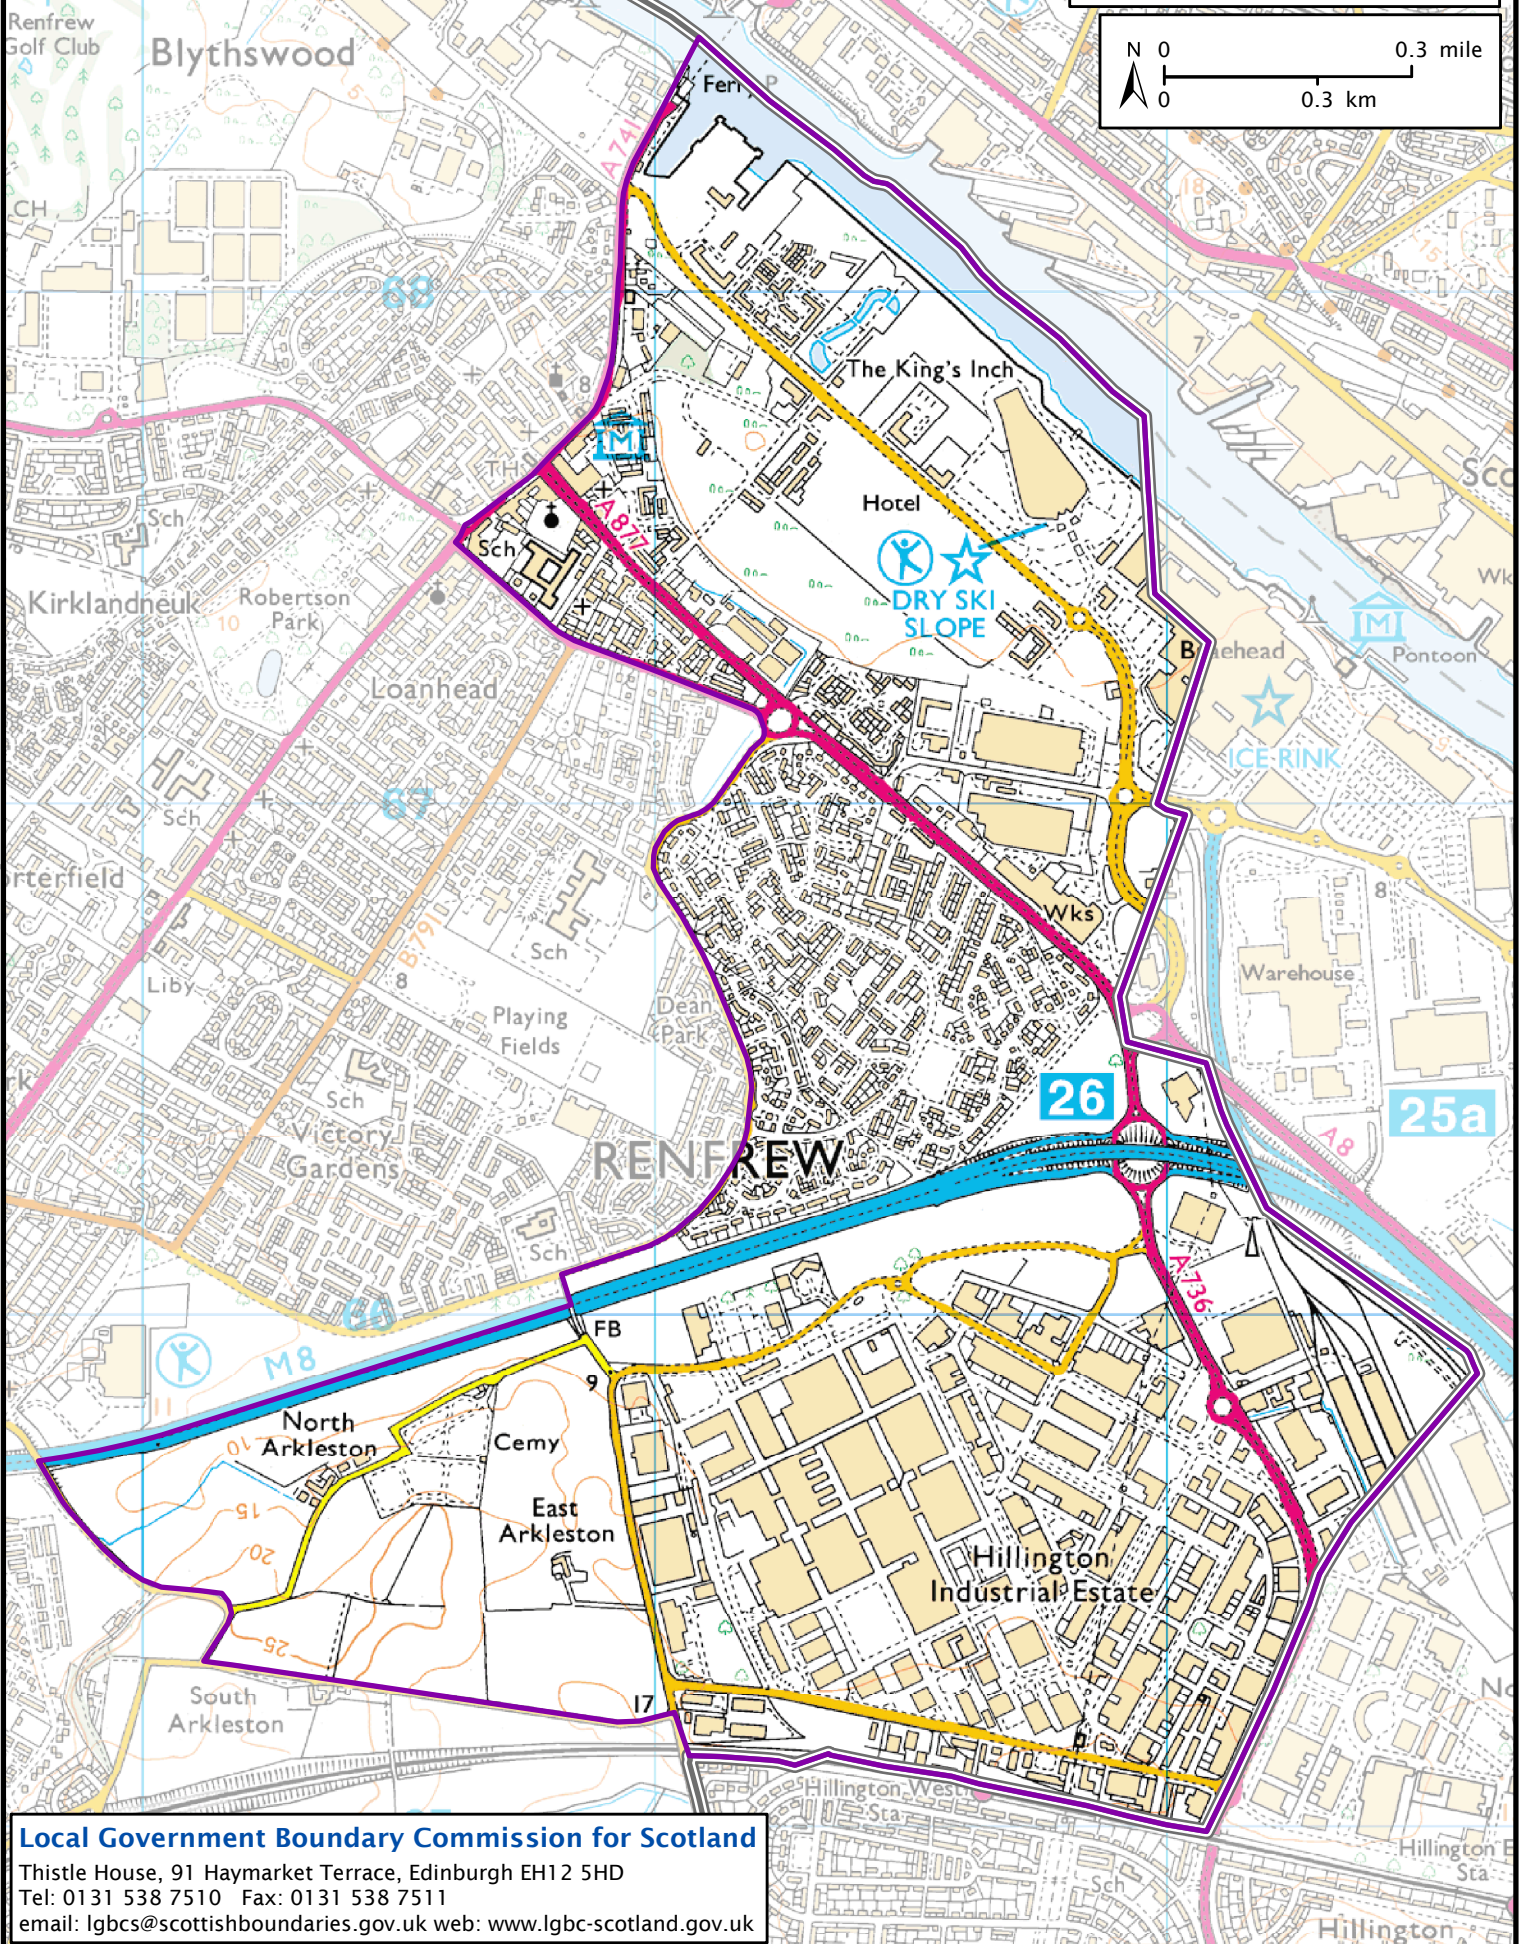

Formation electoral arrangements in 1995 Renfrewshire council area Ward 27

(Renfrewshire wards were never named and only referred to by number)

This map shows the ward boundary against Ordnance Survey maps from 2011 rather than maps from when the ward boundary was decided.

Crown Copyright and database right 2011. All rights reserved. Ordnance Survey licence no. 100022179

==== council area boundary
—— ward boundary

N 0 0.3 mile
0 0.3 km

Local Government Boundary Commission for Scotland