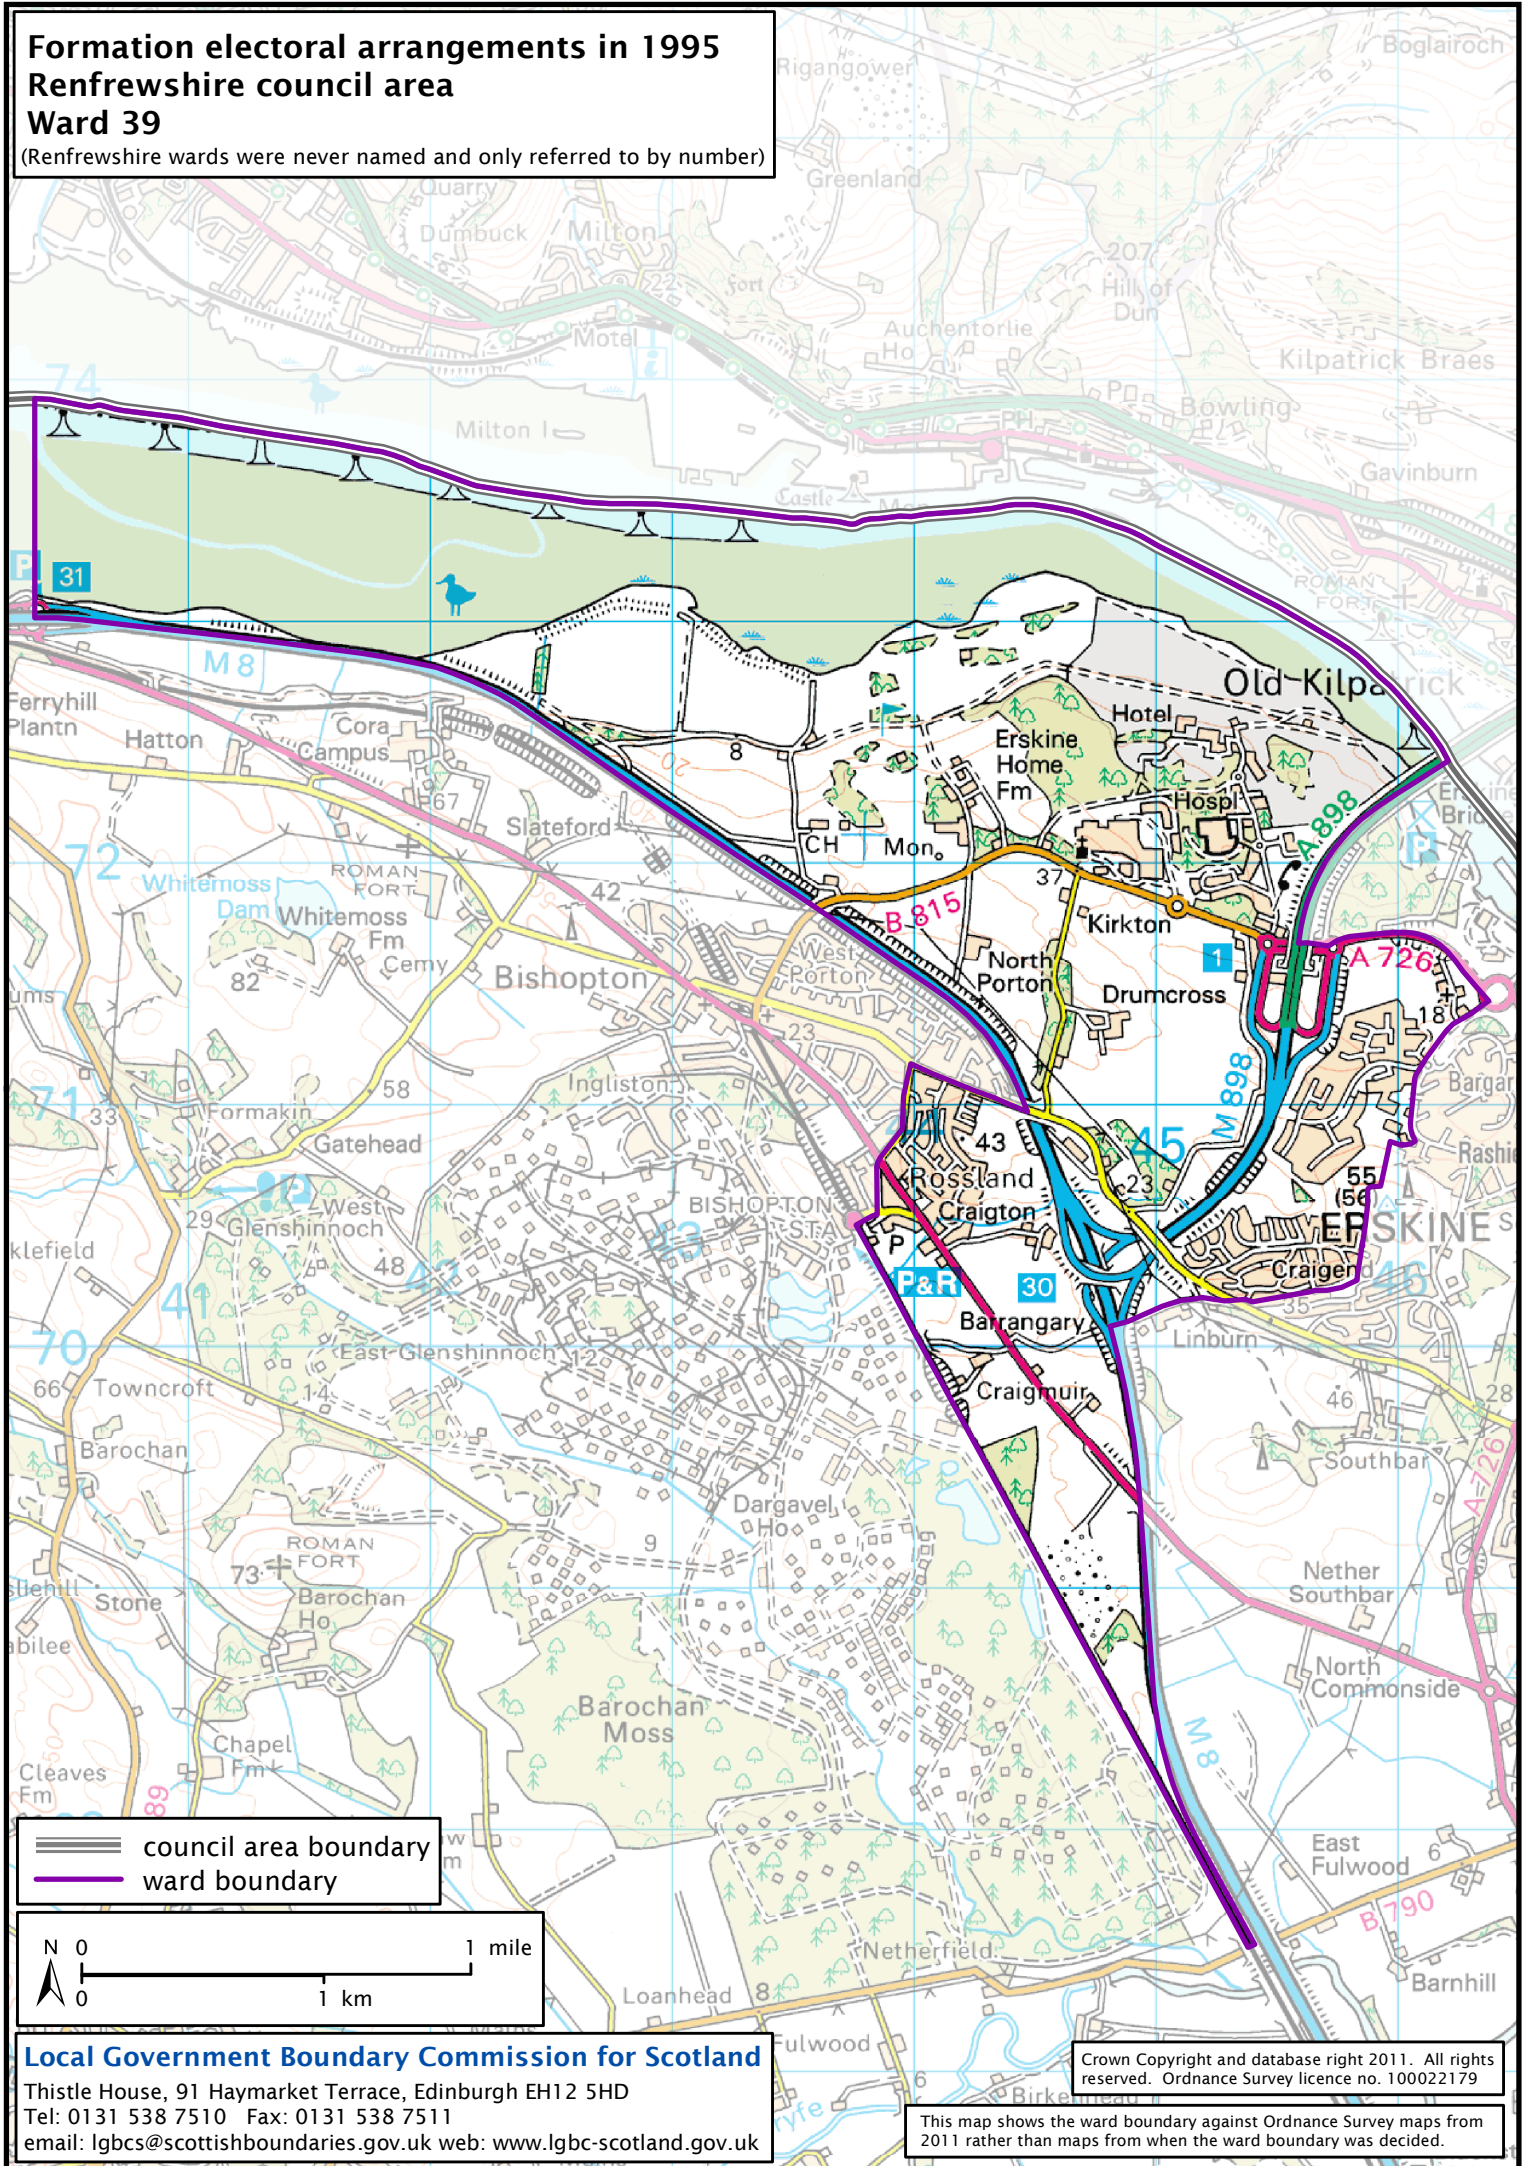

Formation electoral arrangements in 1995 Renfrewshire council area Ward 39

(Renfrewshire wards were never named and only referred to by number)

council area boundary
 ward boundary

N 0 1 mile
 0 1 km

Local Government Boundary Commission for Scotland

Thistle House, 91 Haymarket Terrace, Edinburgh EH12 5HD
 Tel: 0131 538 7510 Fax: 0131 538 7511
 email: lgbc@scottishboundaries.gov.uk web: www.lgbc-scotland.gov.uk

Crown Copyright and database right 2011. All rights reserved. Ordnance Survey licence no. 100022179

This map shows the ward boundary against Ordnance Survey maps from 2011 rather than maps from when the ward boundary was decided.